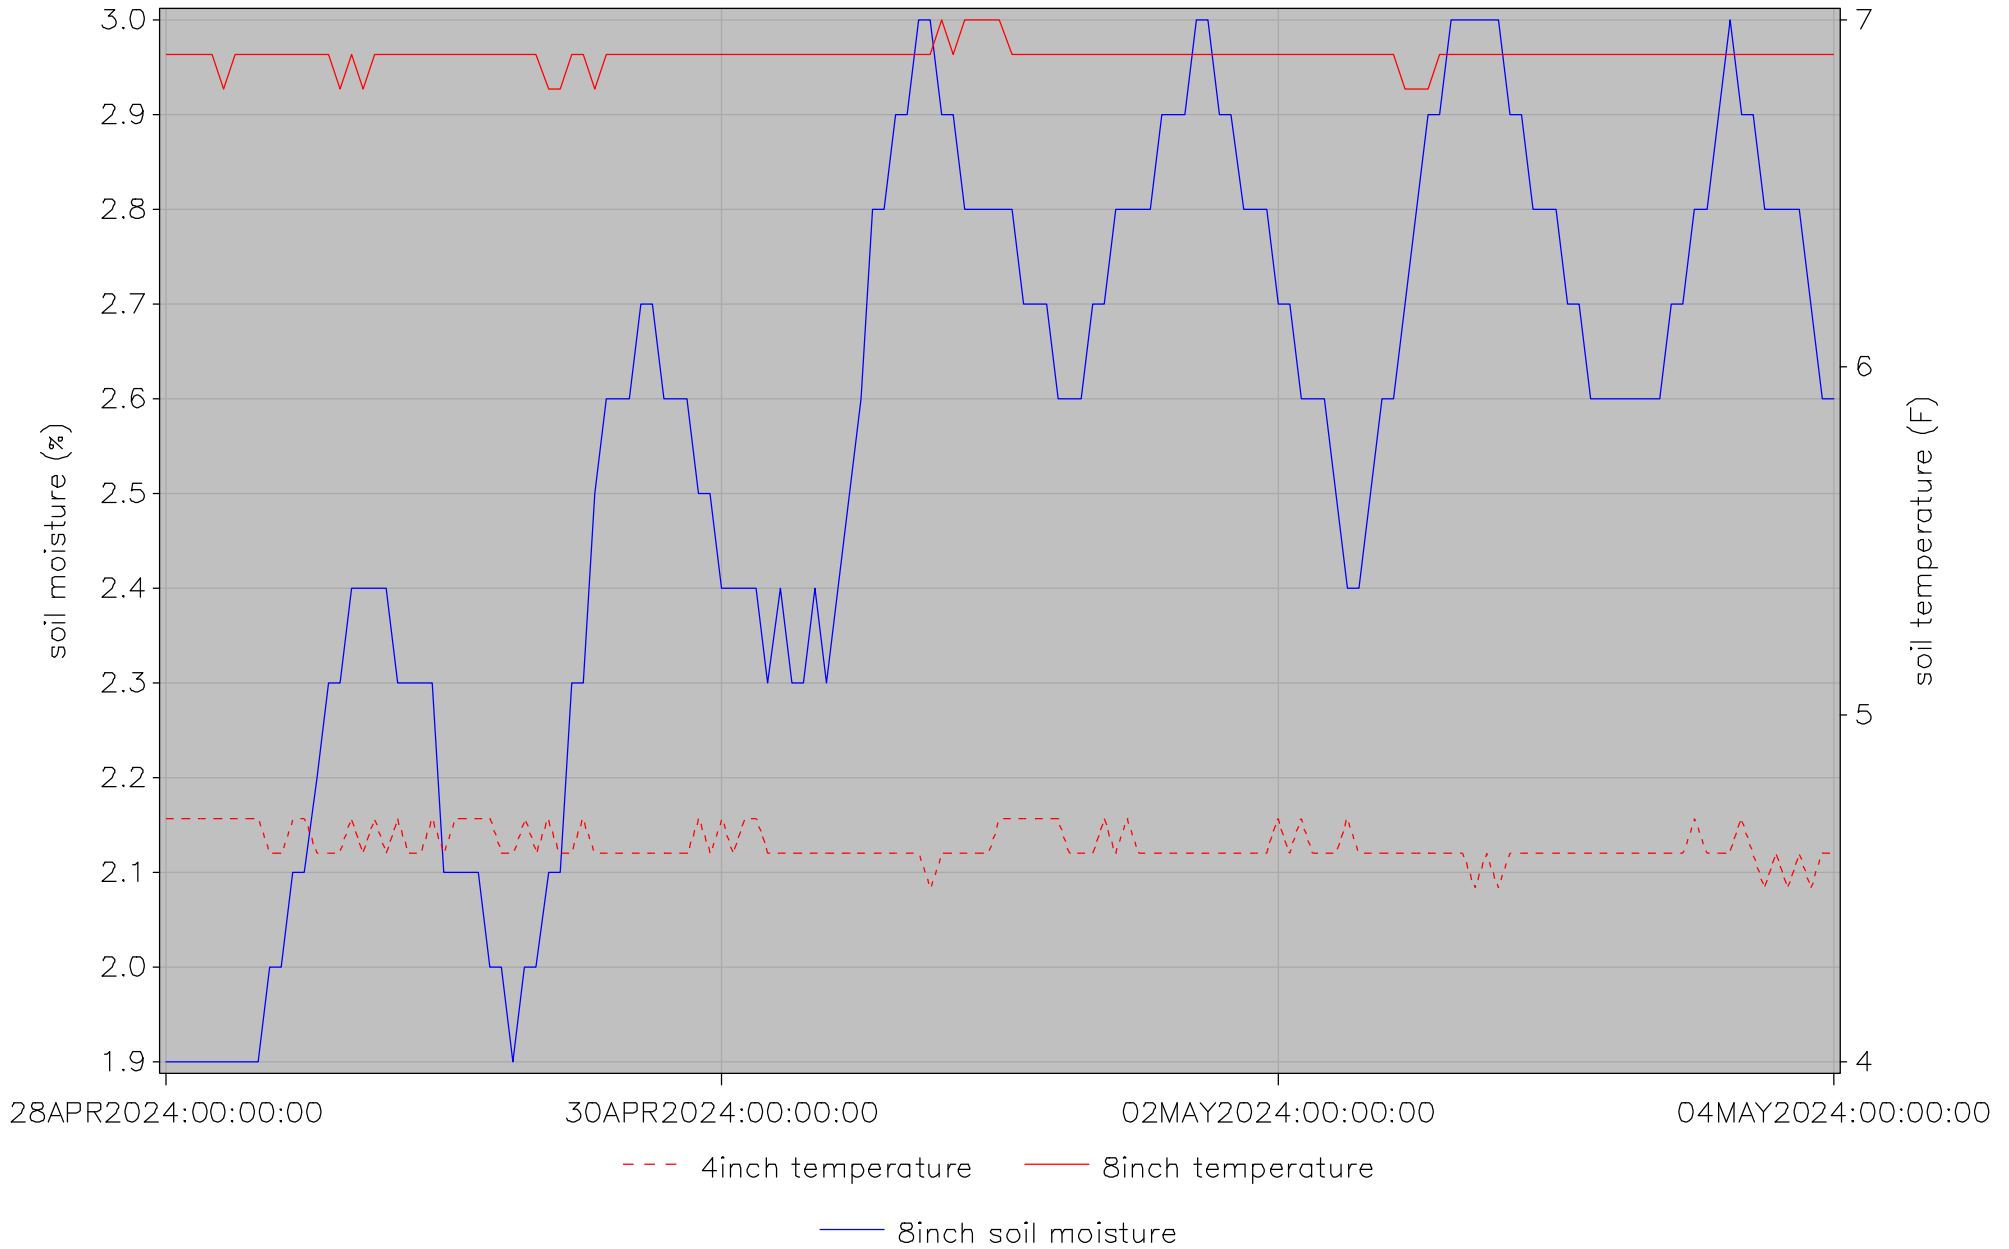

castlev soil status

Hourly Average Soil Moisture and Temperature for the Week

last updated on 04MAY2024 at 00:02