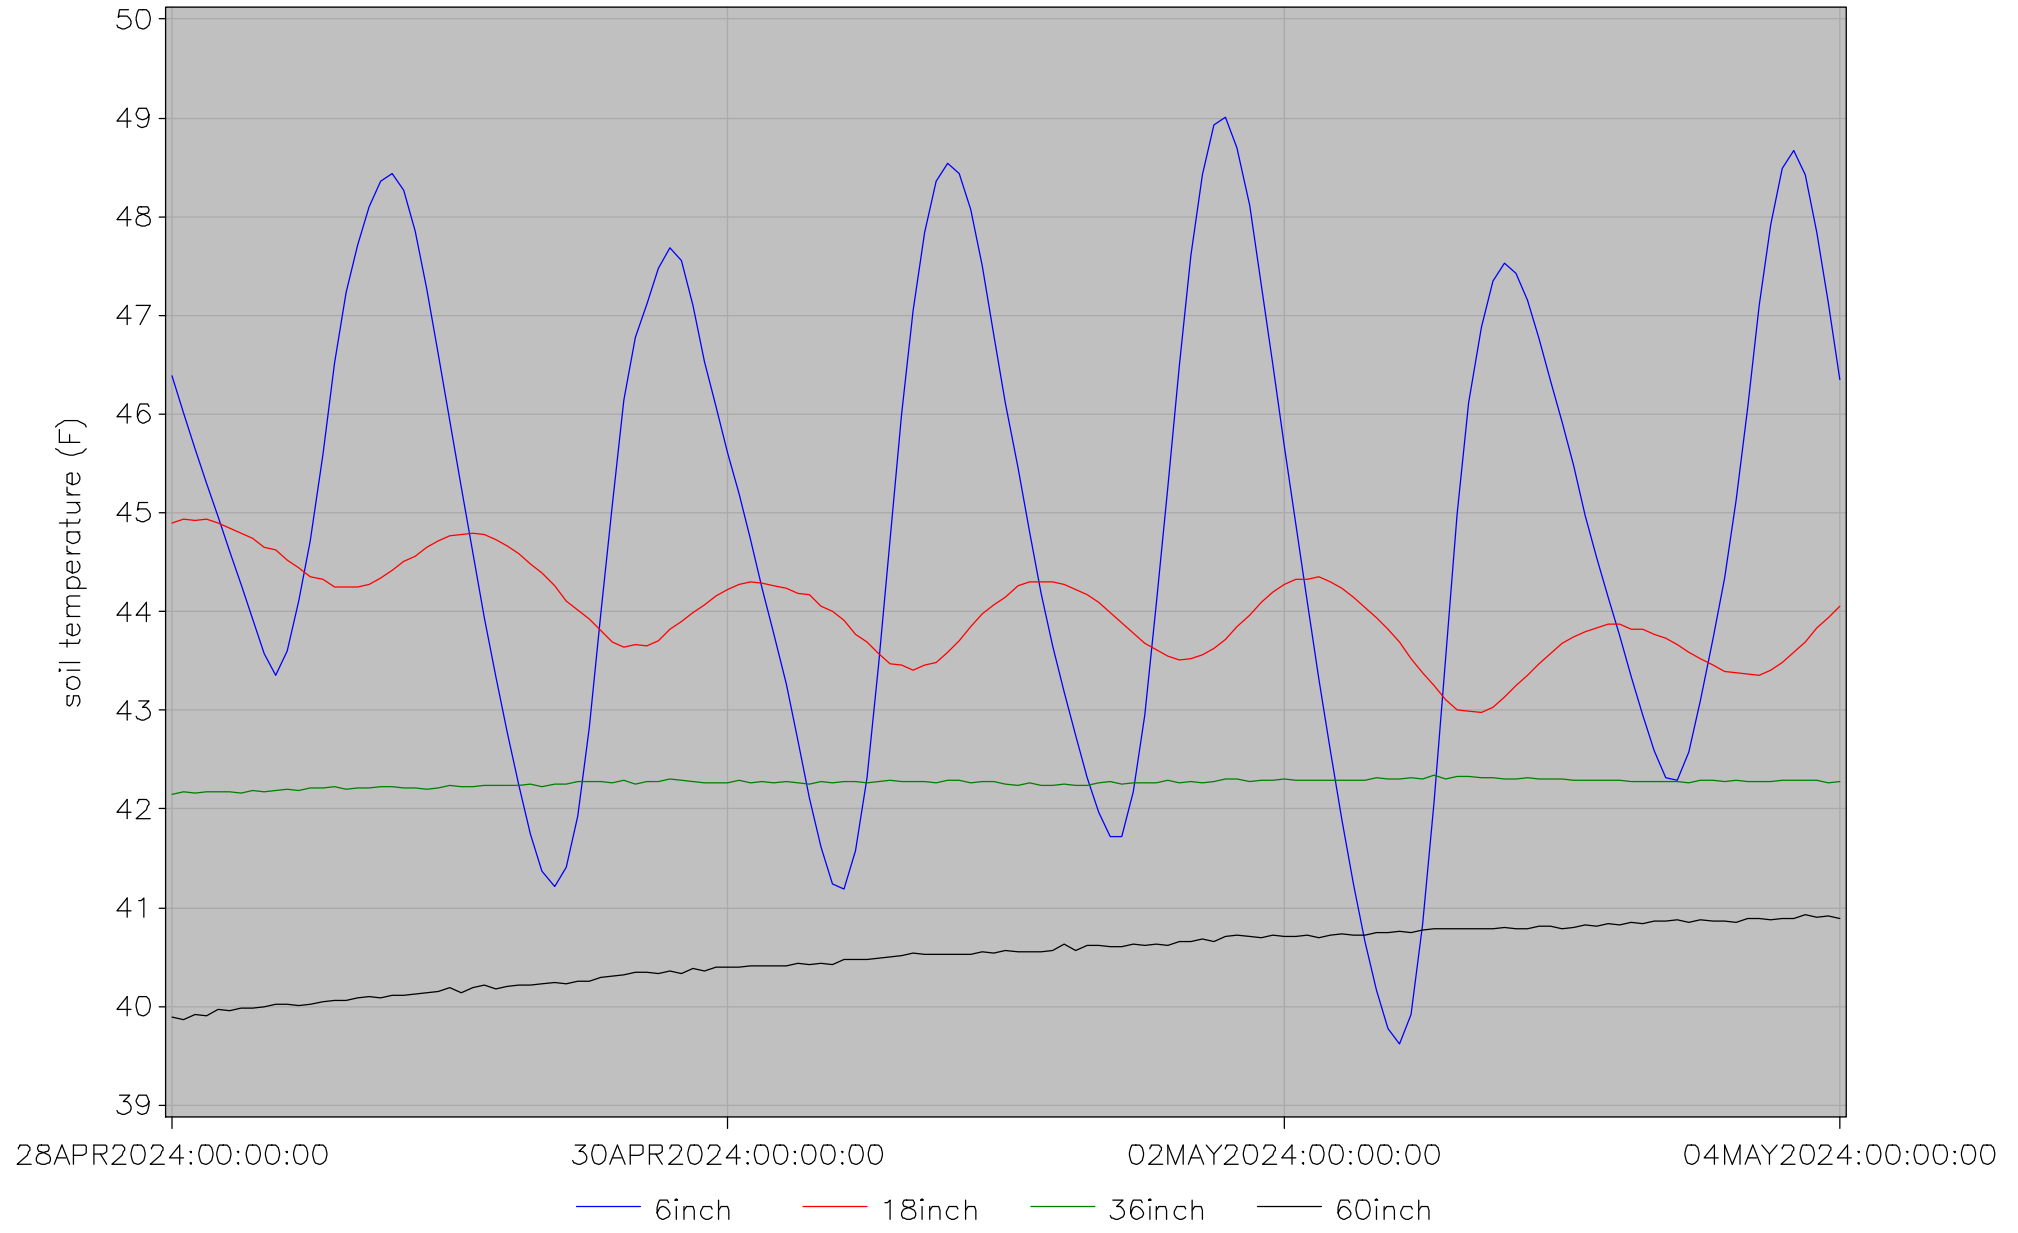

### Hourly Average Soil Moistures for the Week

location=north100

last updated on 04MAY2024 at 00:02

evanston soil status

### Hourly Average Soil Moistures for the Week

location=south300

last updated on 04MAY2024 at 00:02

evanston soil status

# Hourly Average Soil Temperatures for the Week

location=east100

last updated on 04MAY2024 at 00:02

evanston soil status

# Hourly Average Soil Temperatures for the Week

location=north100

last updated on 04MAY2024 at 00:02

evanston soil status