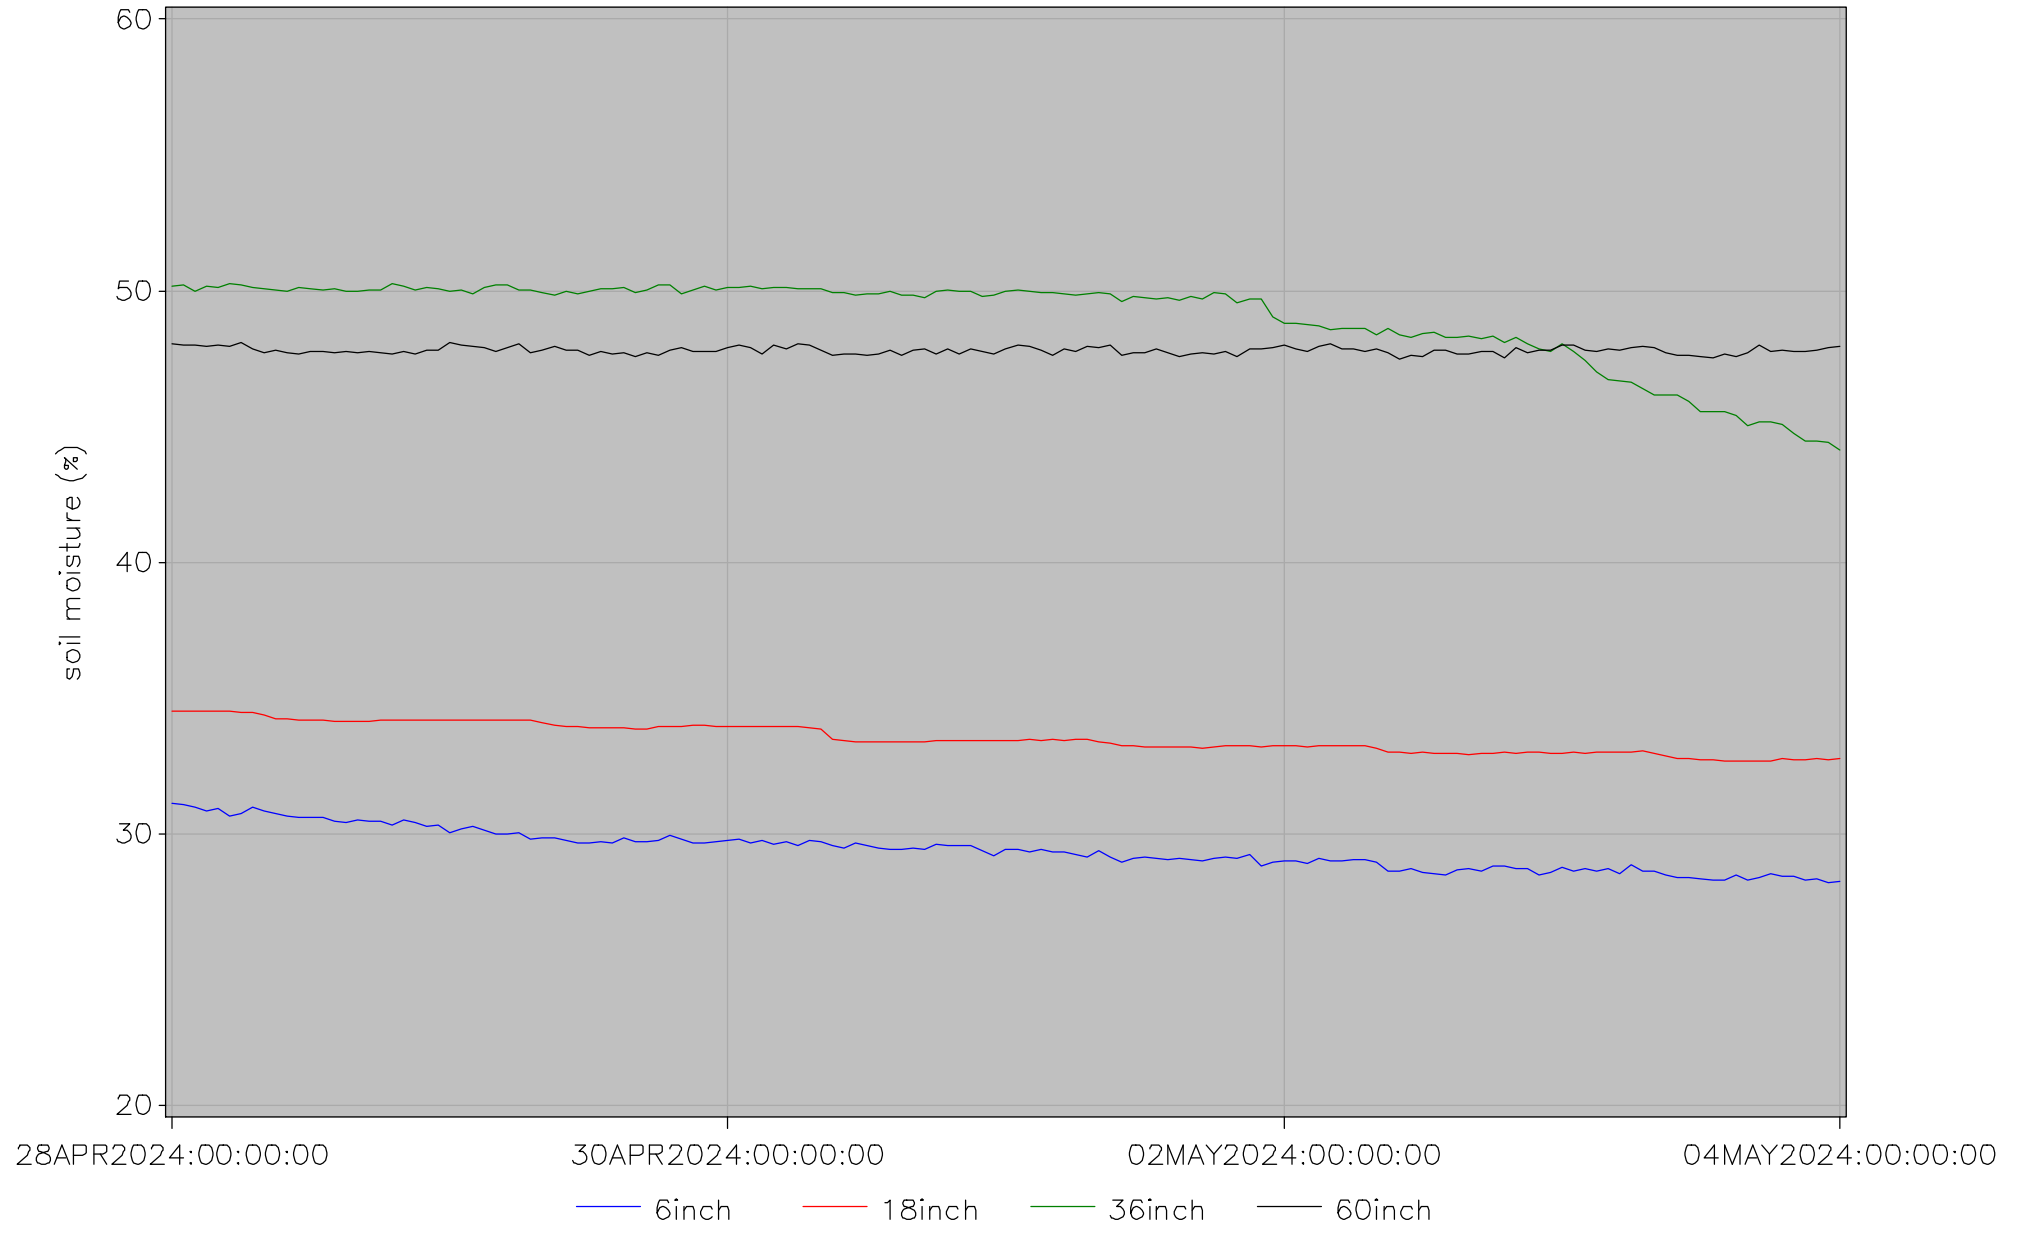

### Hourly Average Soil Moistures for the Week location=east100

last updated on 04MAY2024 at 00:02

evanston soil status

### Hourly Average Soil Moistures for the Week

location=north100

last updated on 04MAY2024 at 00:02

evanston soil status

### Hourly Average Soil Moistures for the Week

location=south300

last updated on 04MAY2024 at 00:02

evanston soil status