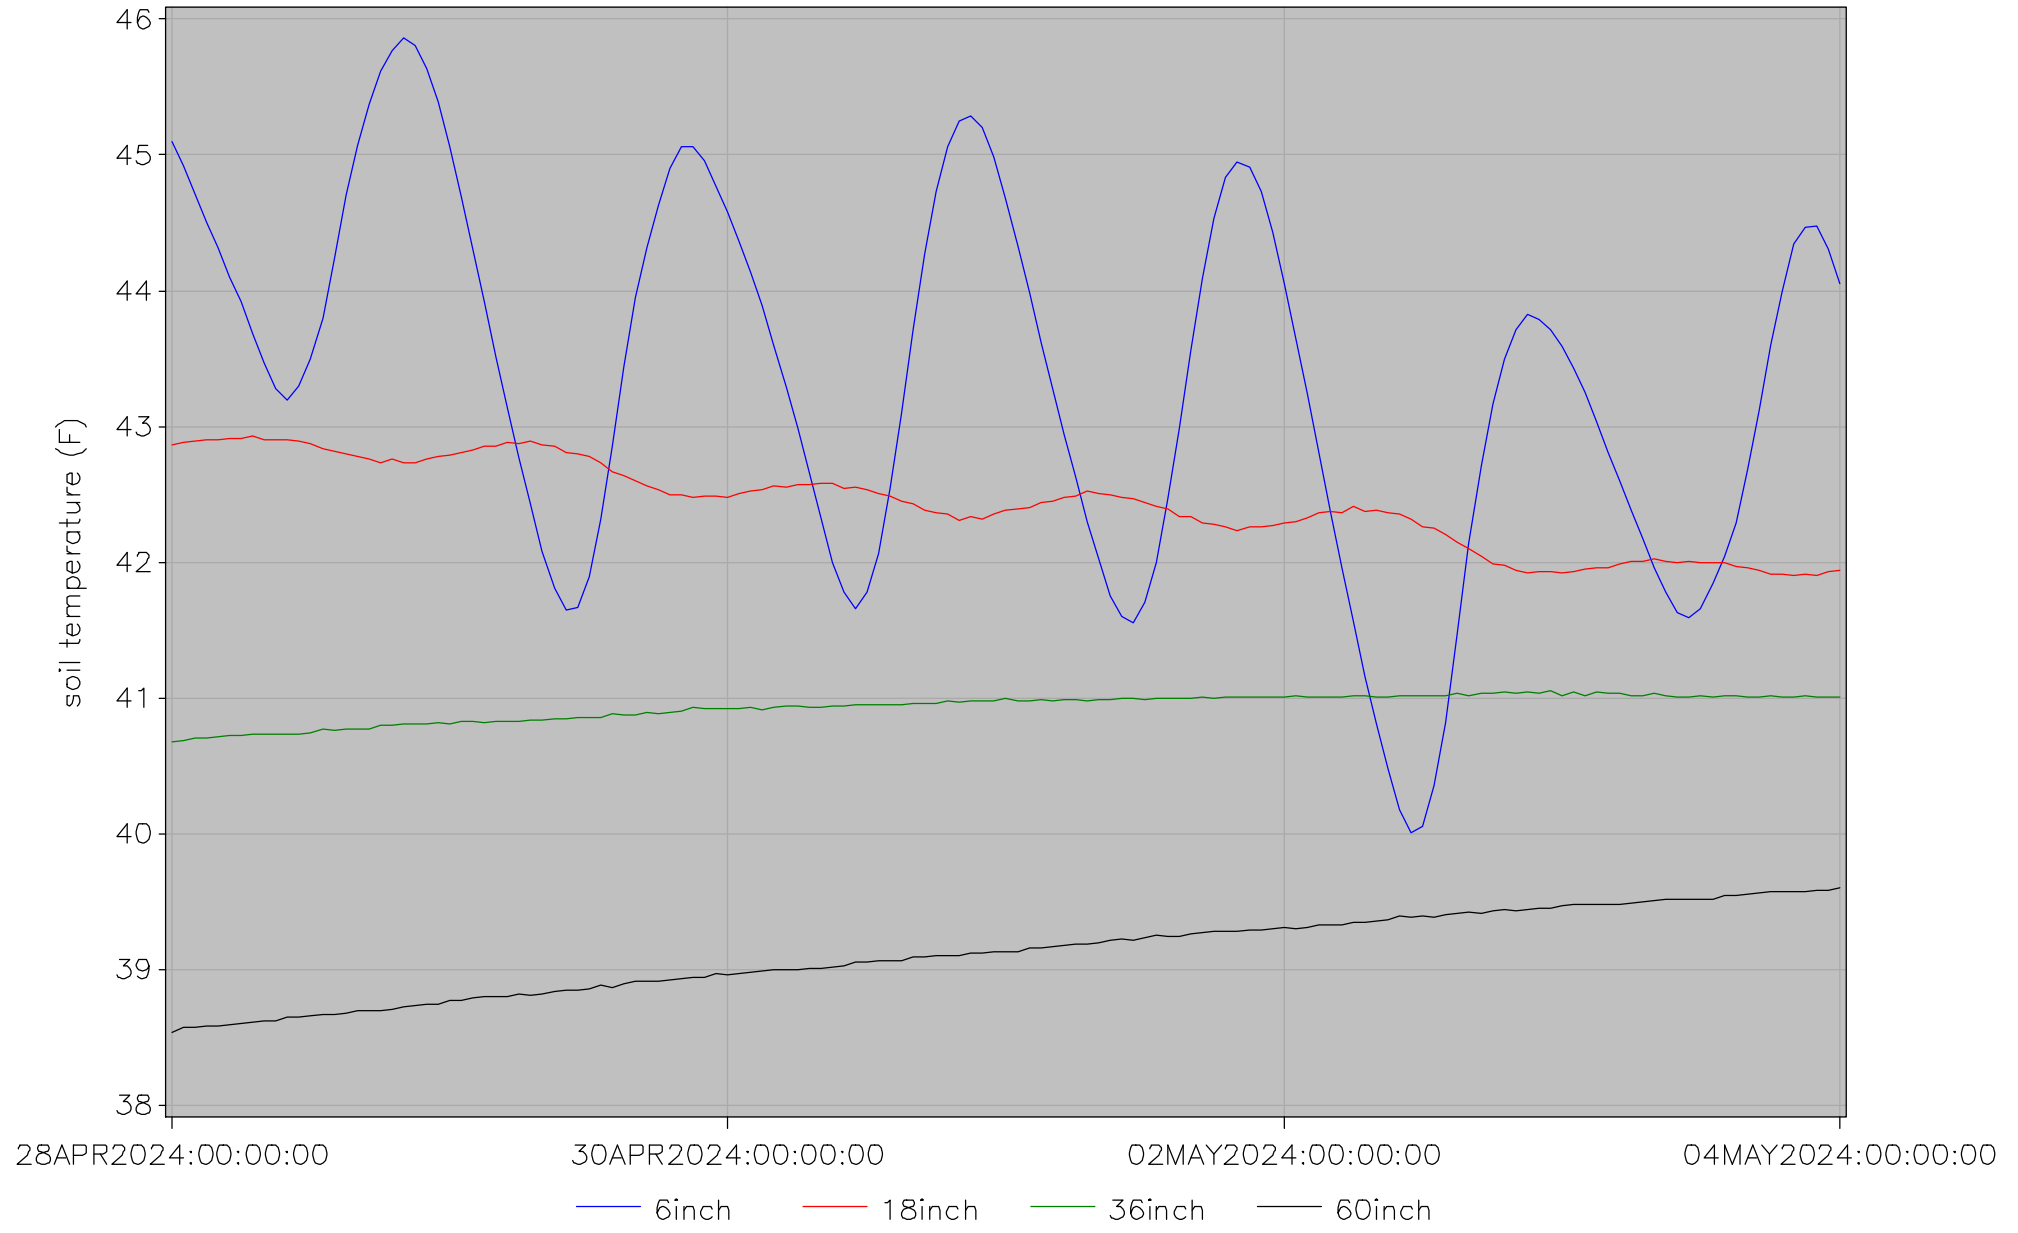

### Hourly Average Soil Moistures for the Week

location=south300

last updated on 04MAY2024 at 00:02

evanston soil status

# Hourly Average Soil Temperatures for the Week

location=east100

last updated on 04MAY2024 at 00:02

evanston soil status

# Hourly Average Soil Temperatures for the Week

location=north100

last updated on 04MAY2024 at 00:02

evanston soil status

### Hourly Average Soil Temperatures for the Week

location=south300

last updated on 04MAY2024 at 00:02