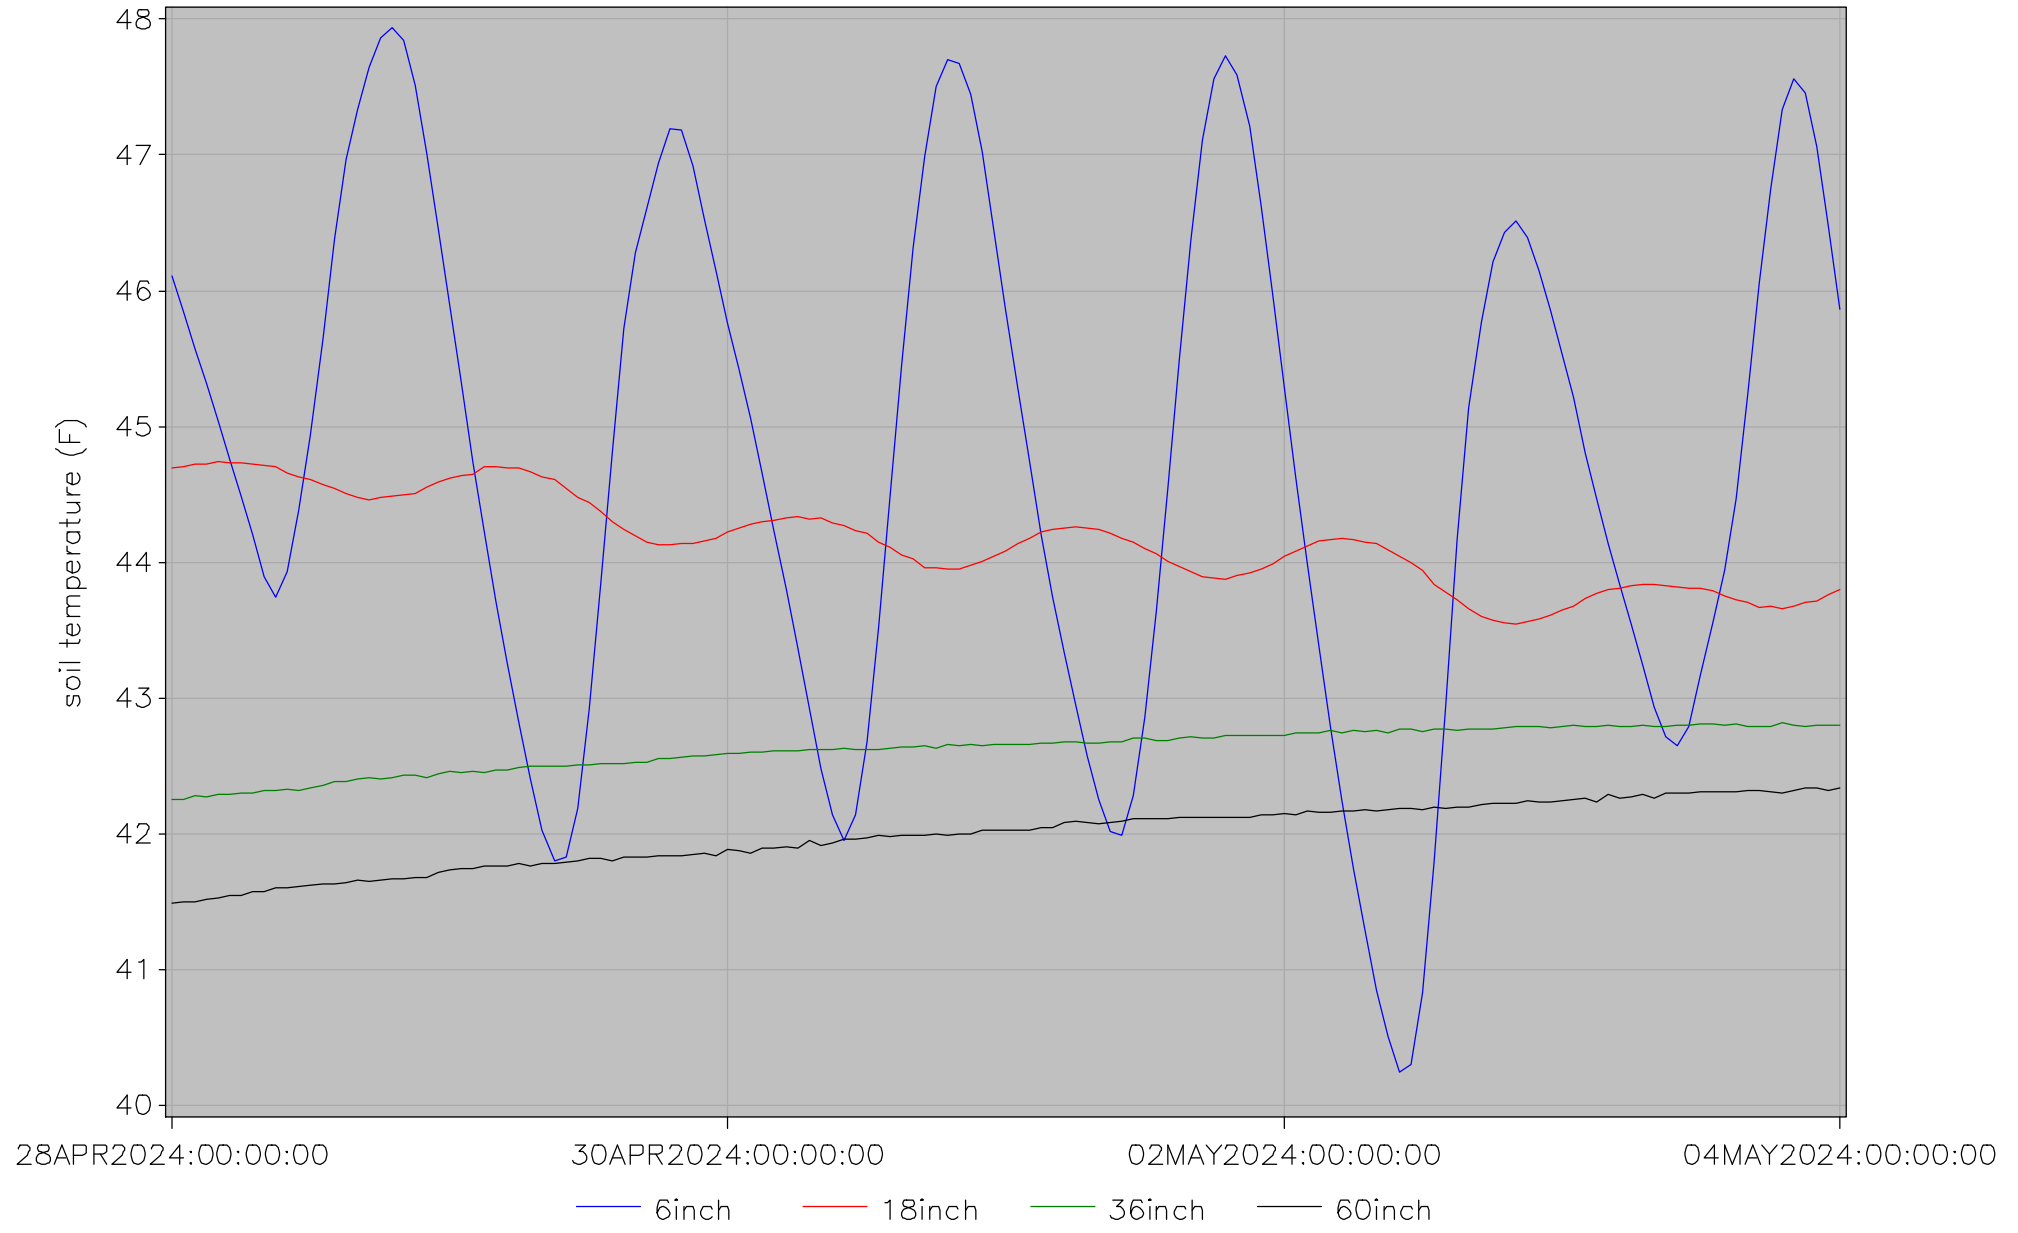

# Hourly Average Soil Temperatures for the Week

location=east100

last updated on 04MAY2024 at 00:02

evanston soil status

# Hourly Average Soil Temperatures for the Week

location=north100

last updated on 04MAY2024 at 00:02

evanston soil status

### Hourly Average Soil Temperatures for the Week

location=south300

last updated on 04MAY2024 at 00:02