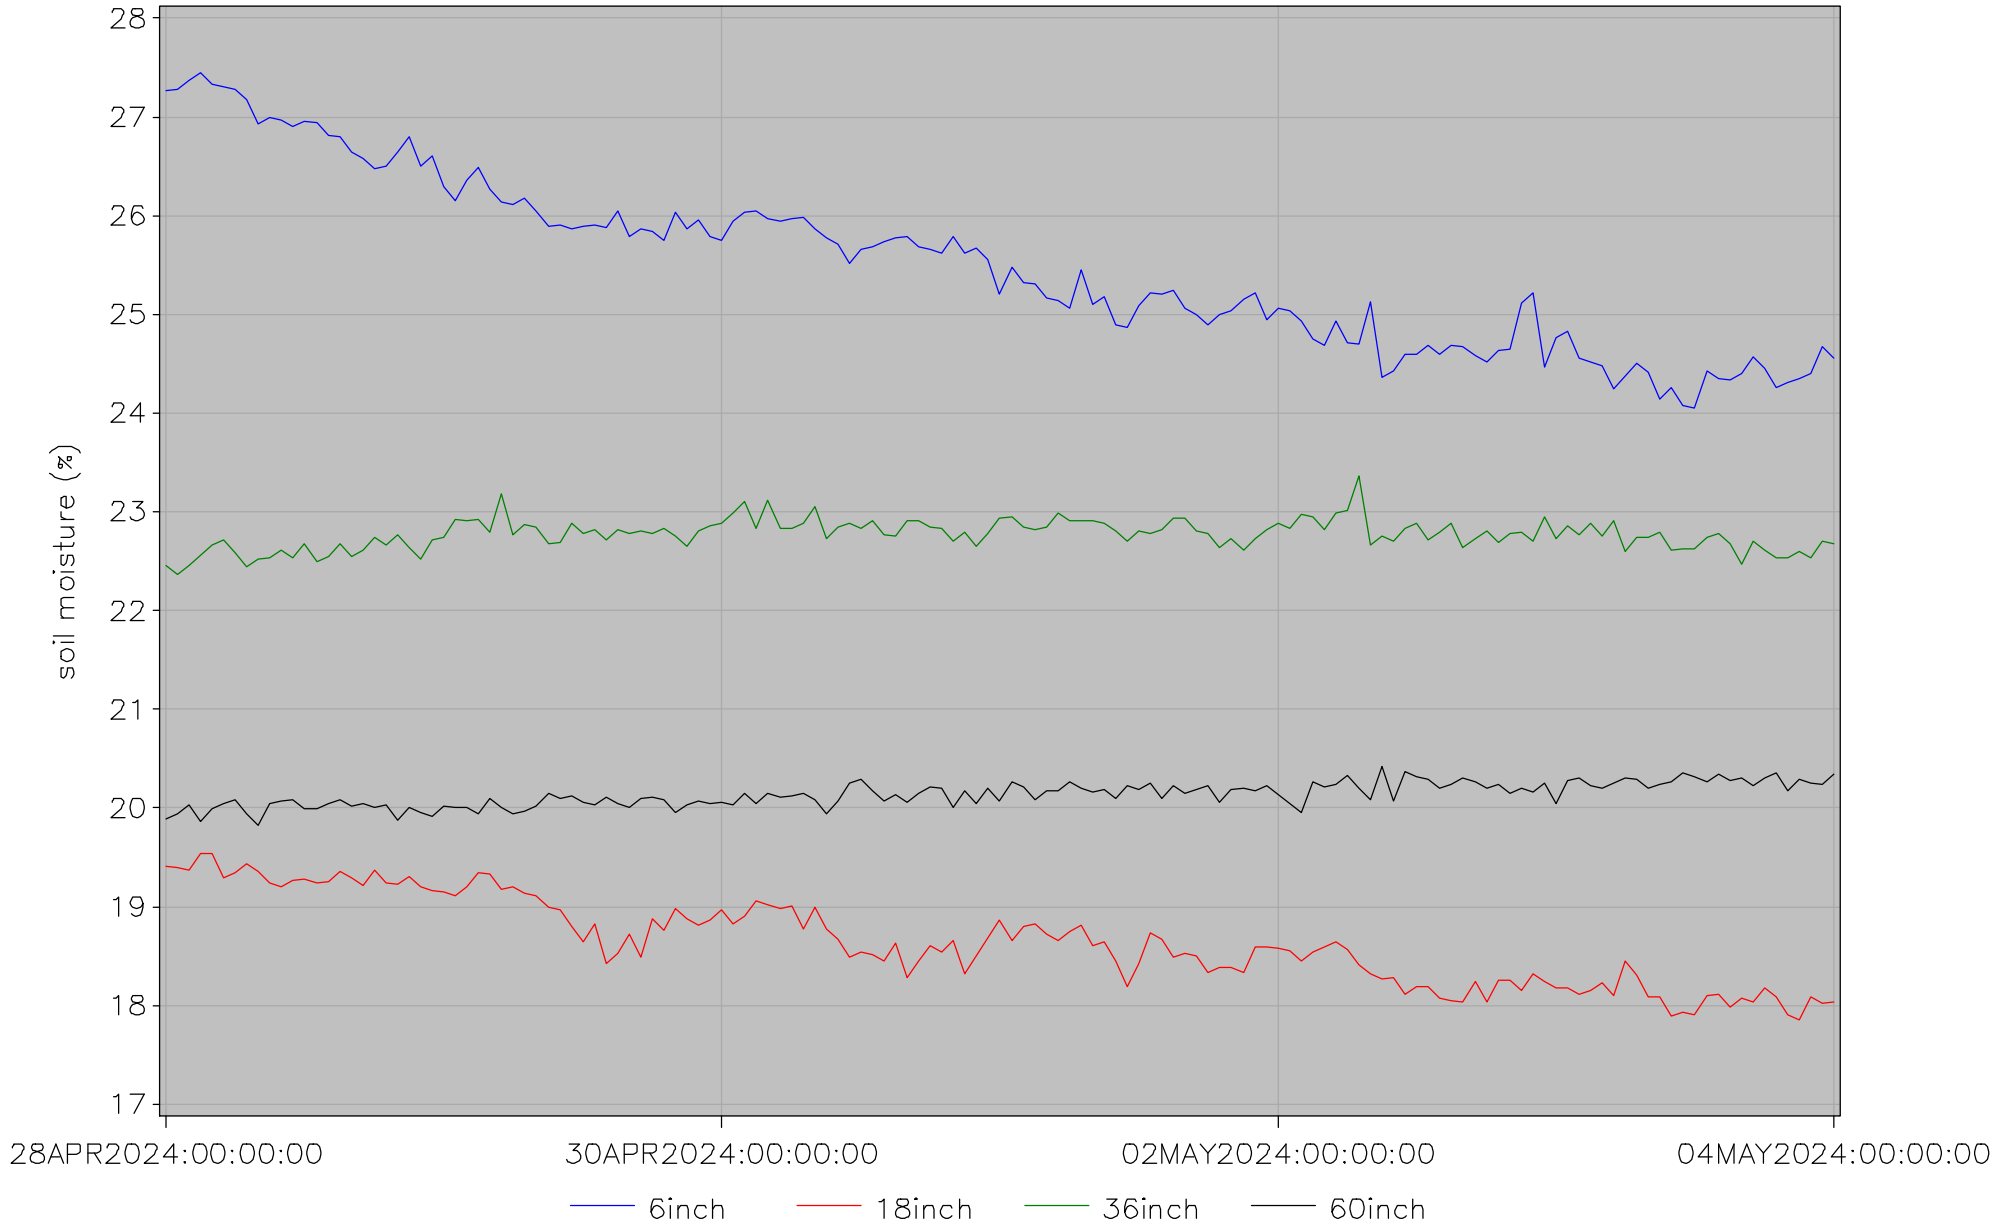

evanston soil status

soil monitoring locations

evanston soil status

### Hourly Average Soil Moistures for the Week location=east100

last updated on 04MAY2024 at 00:02

evanston soil status

### Hourly Average Soil Moistures for the Week

location=north100

last updated on 04MAY2024 at 00:02

evanston soil status

### Hourly Average Soil Moistures for the Week

location=south300

last updated on 04MAY2024 at 00:02

evanston soil status