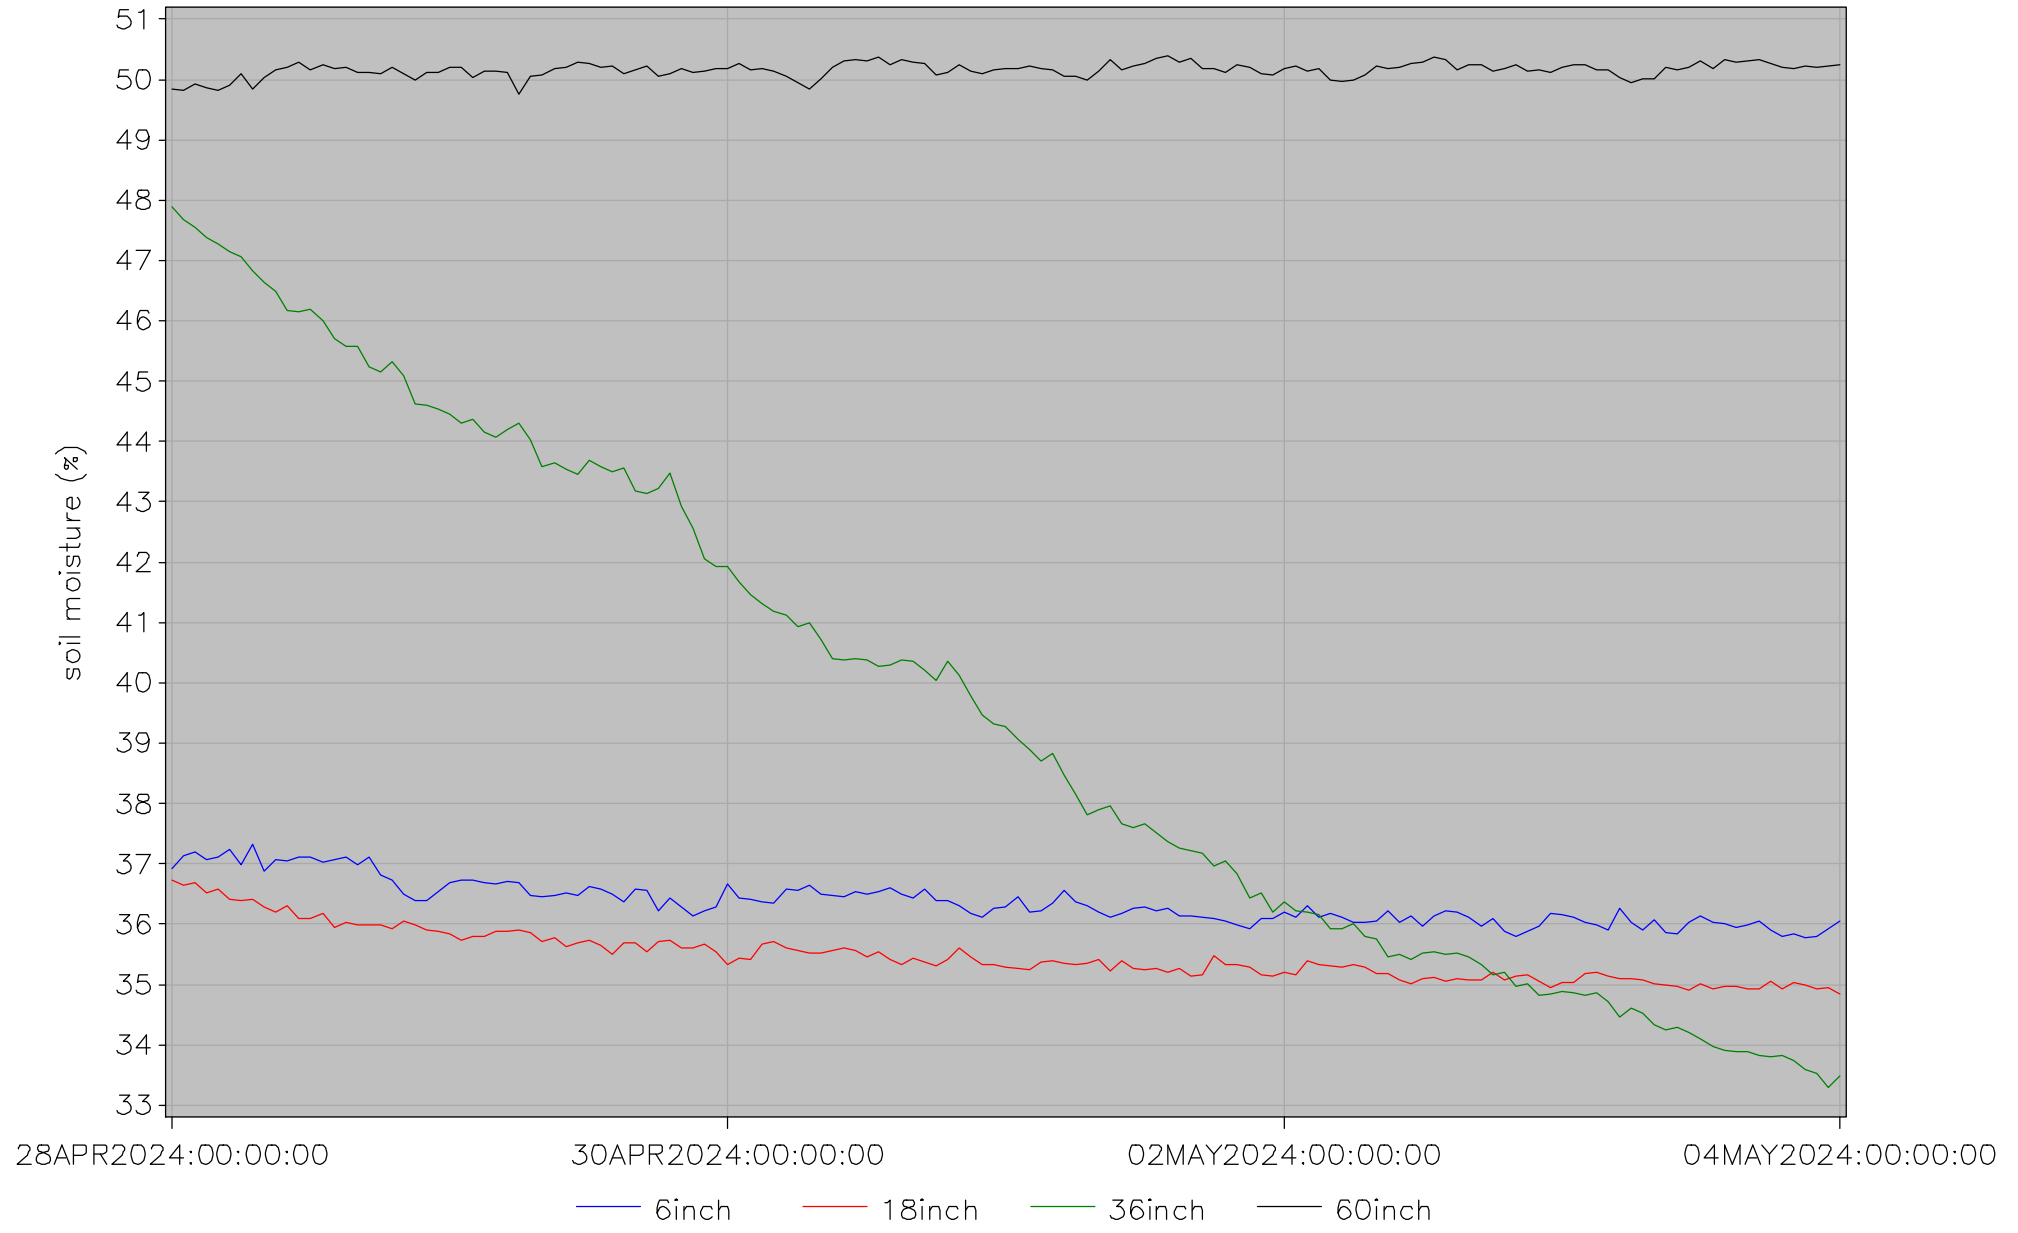

### Hourly Average Soil Moistures for the Week location=east100

last updated on 04MAY2024 at 00:02

evanston soil status

### Hourly Average Soil Moistures for the Week

location=north100

last updated on 04MAY2024 at 00:02

evanston soil status

### Hourly Average Soil Moistures for the Week

location=south300

last updated on 04MAY2024 at 00:02

evanston soil status

# Hourly Average Soil Temperatures for the Week

location=east100

last updated on 04MAY2024 at 00:02

evanston soil status