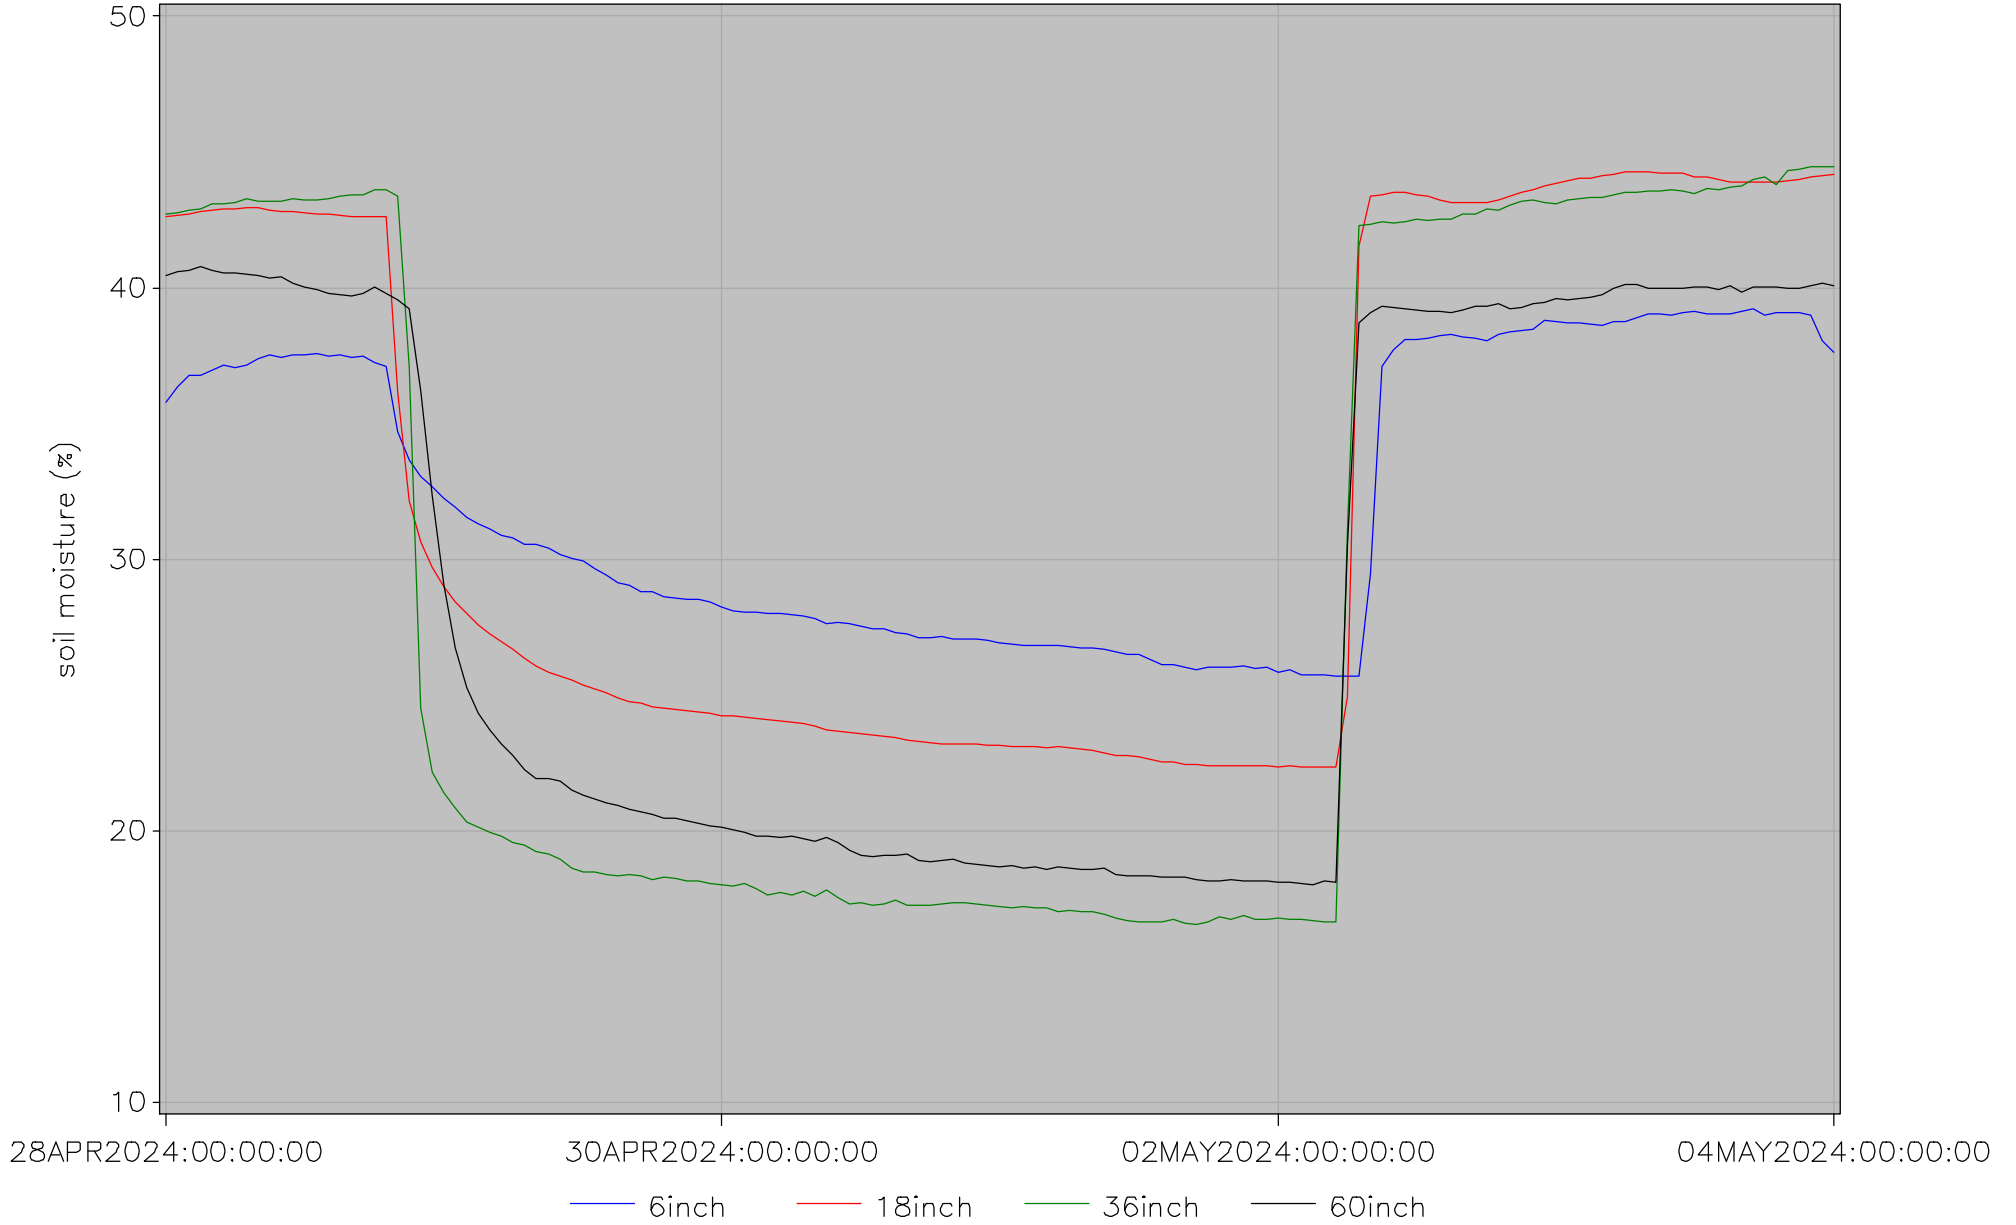

monroe soil status

Hourly Average Soil Moistures for the Week

location=east25

last updated on 04MAY2024 at 00:02

monroe soil status

Hourly Average Soil Temperatures for the Week location=east25