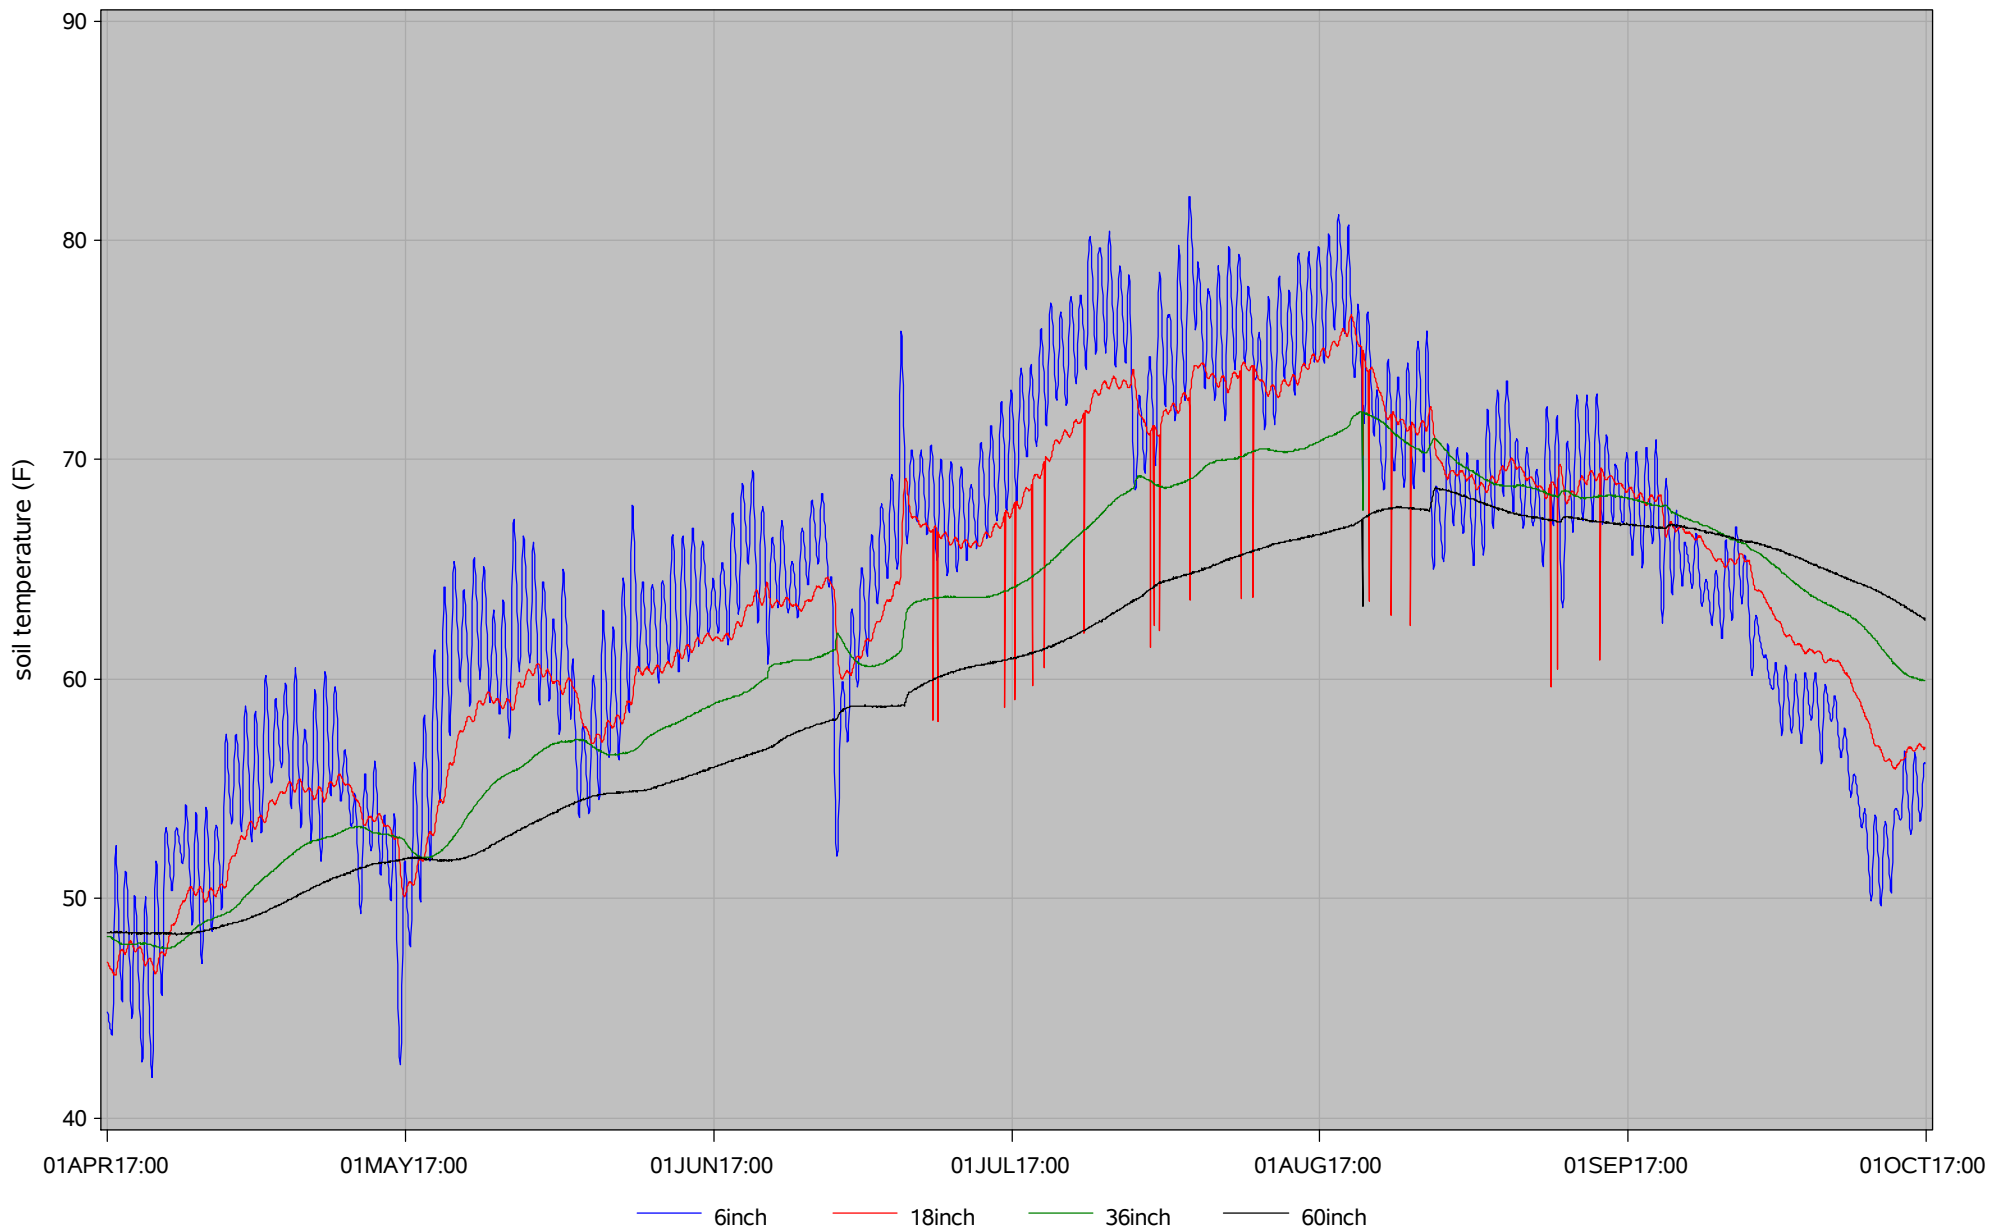

monroe 2017 growing season soil status

Average Soil Moistures for the Growing Season

location=east25

last updated on 07FEB2018 at 06:50

monroe 2017 growing season soil status

Hourly Average Soil Temperatures for the Growing Season

location=east25

last updated on 07FEB2018 at 06:50