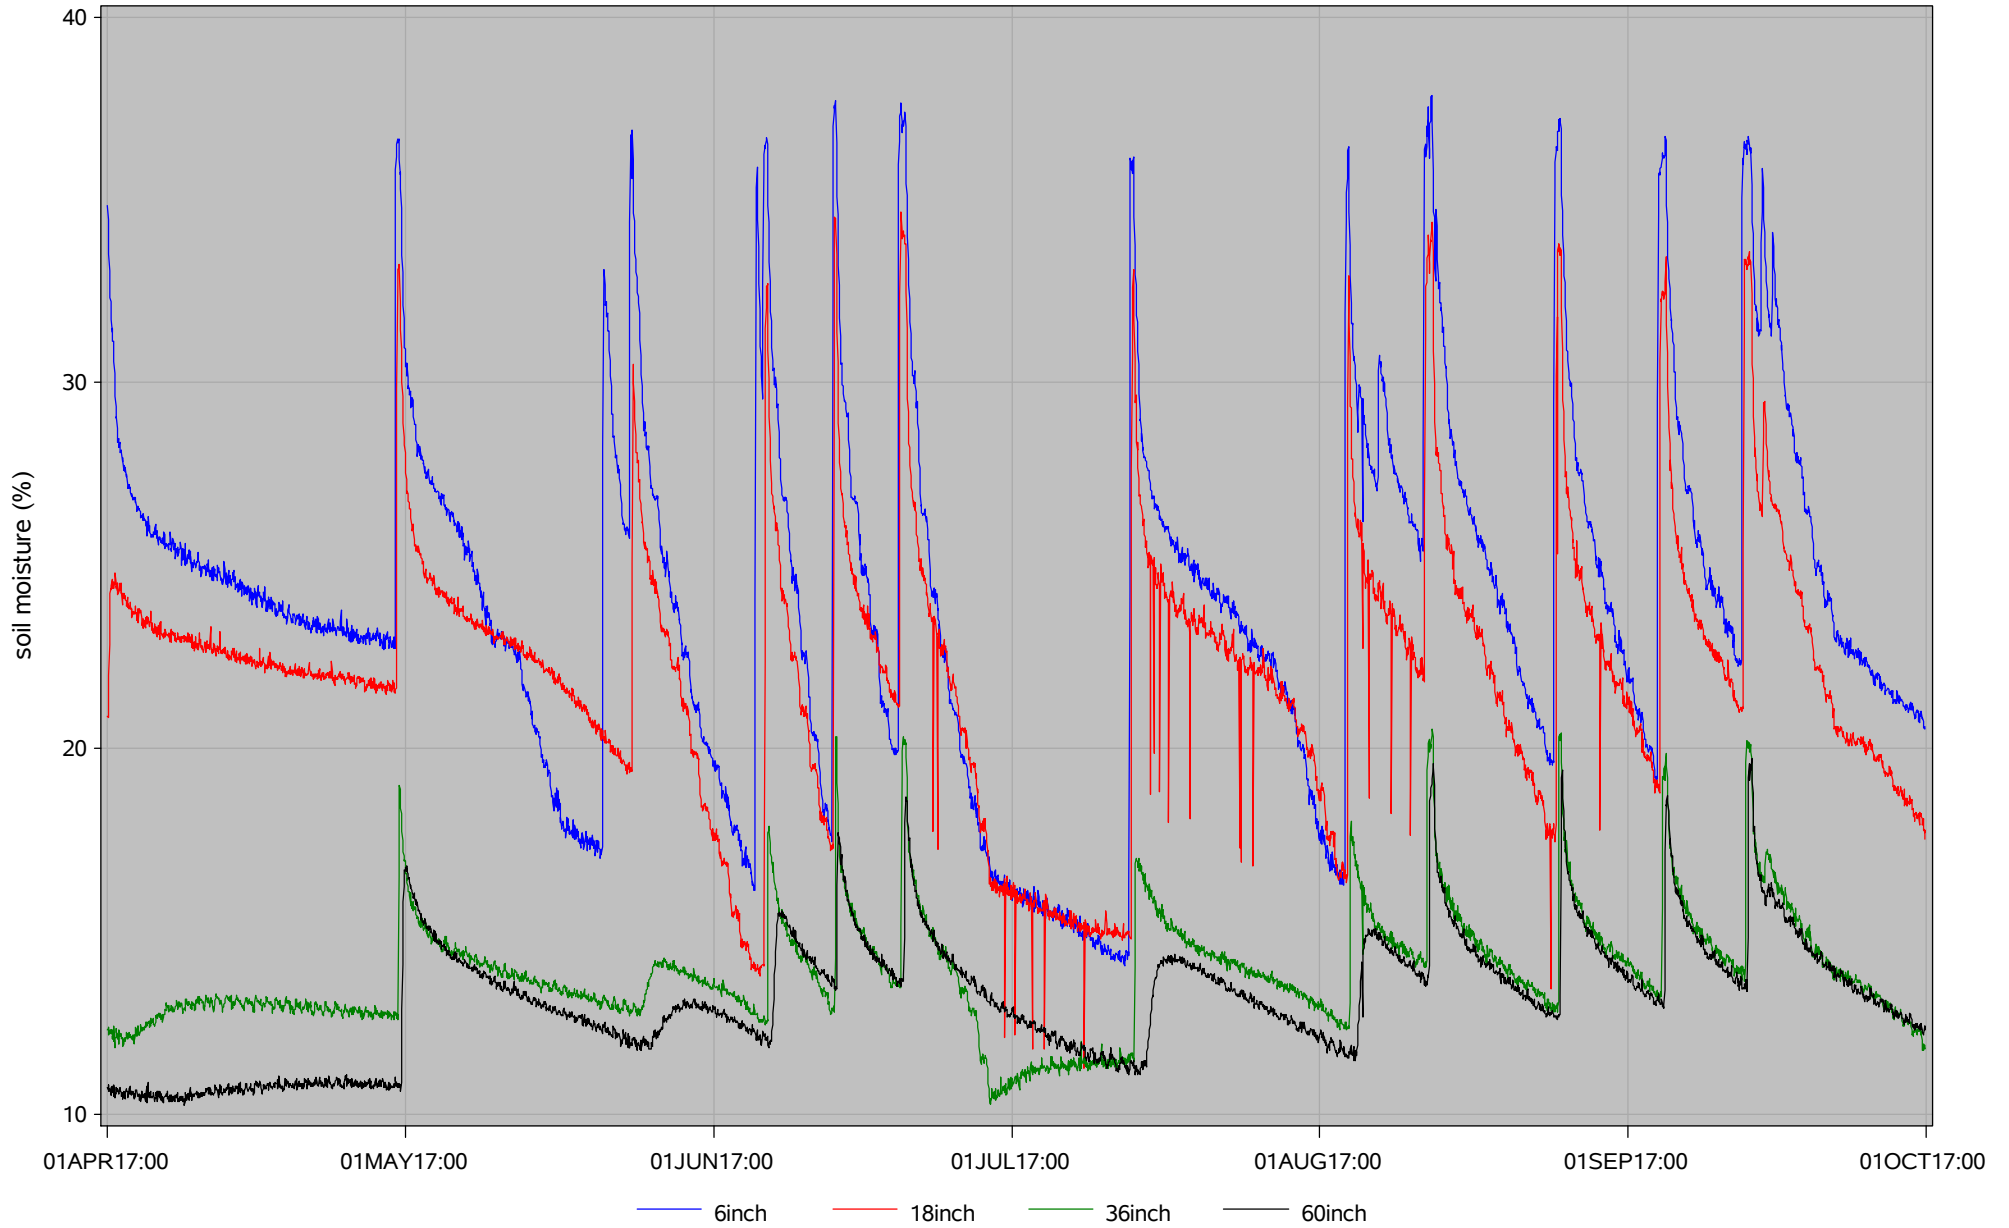

monroe 2017 growing season soil status

Average Soil Moistures for the Growing Season

location=east25

last updated on 07FEB2018 at 06:50

monroe 2017 growing season soil status

Hourly Average Soil Temperatures for the Growing Season

location=east25

last updated on 07FEB2018 at 06:50