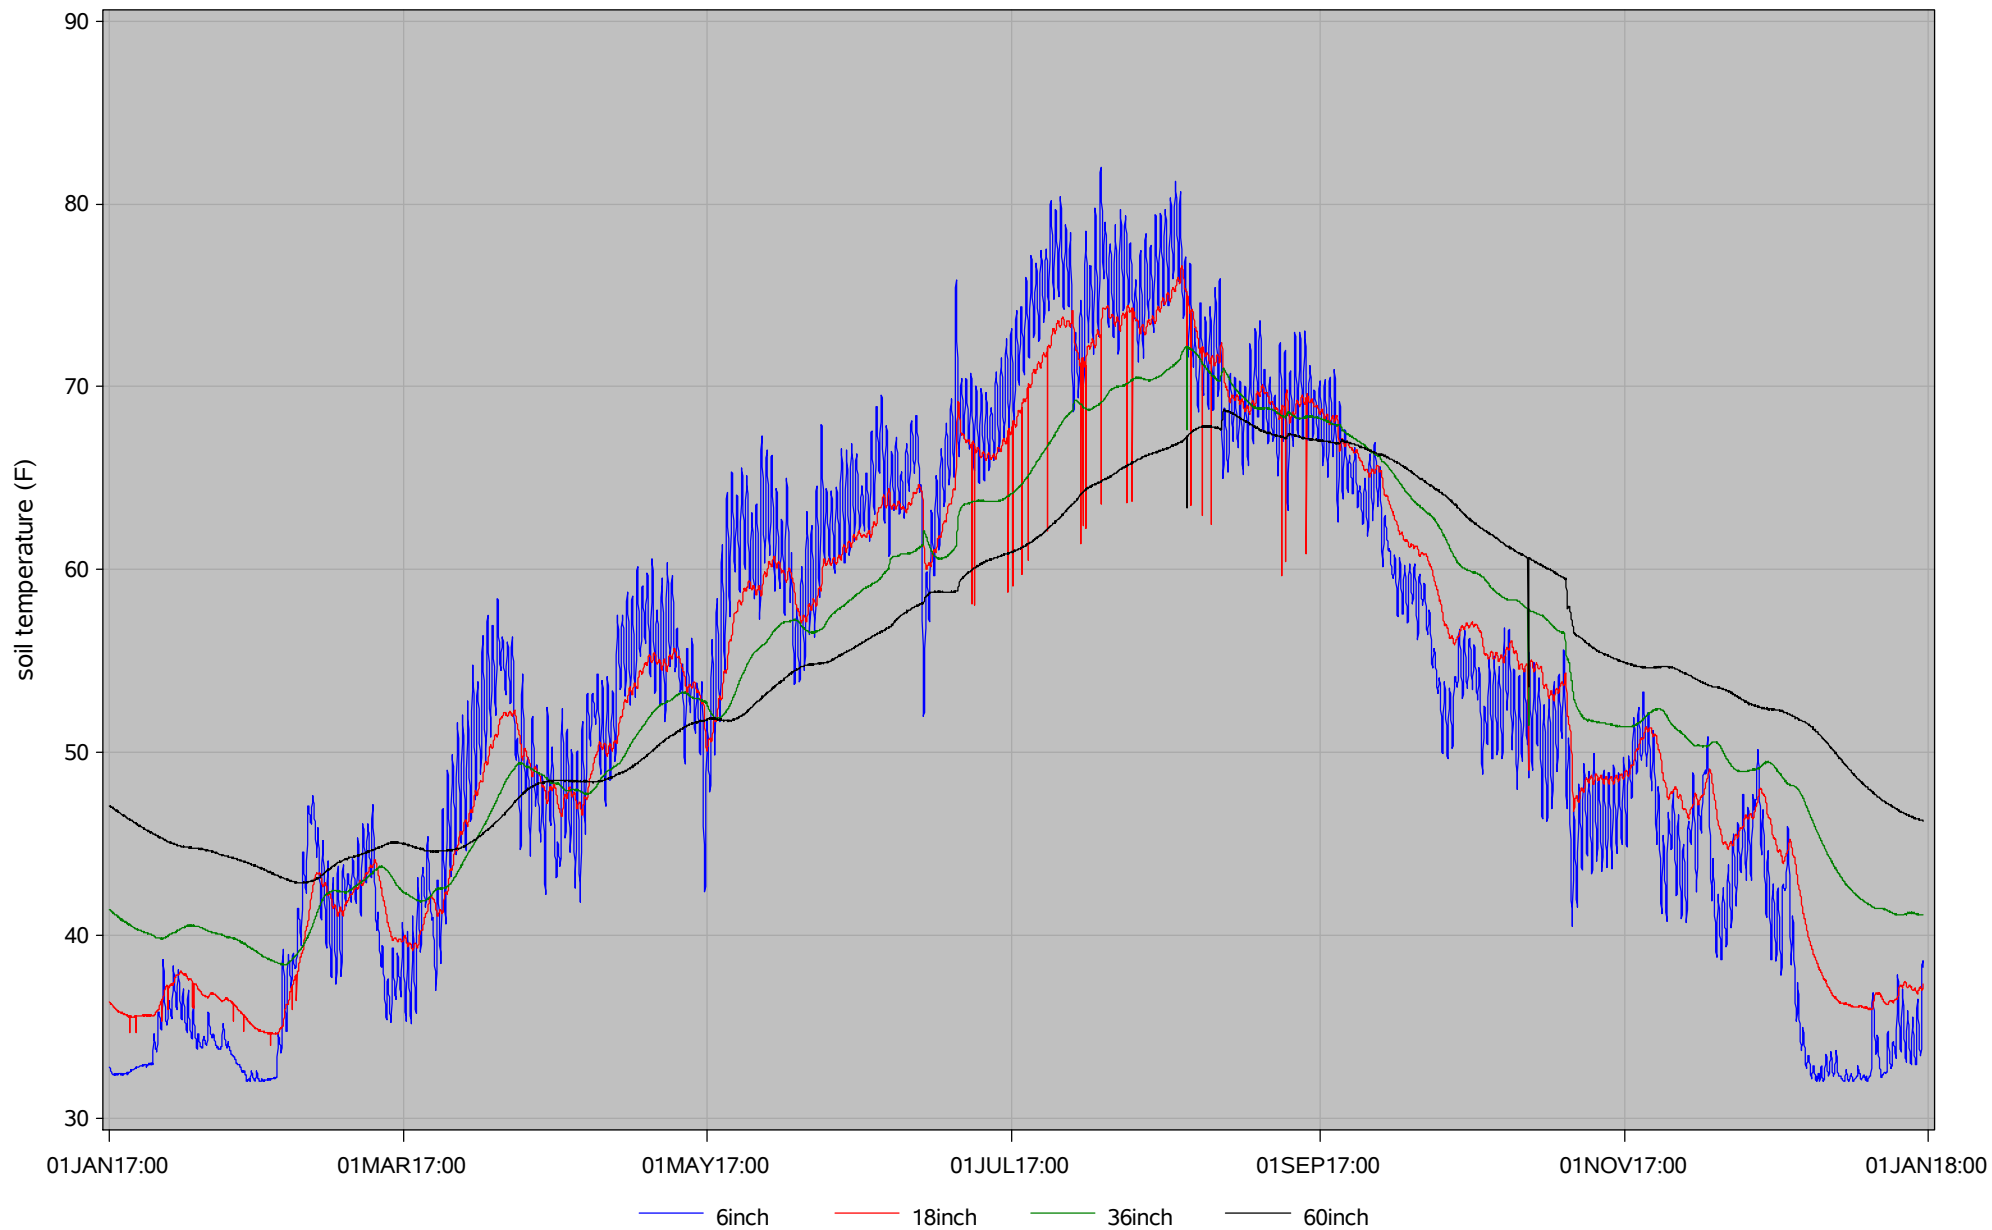

monroe soil status

Average Soil Moistures for 2017

location=east25

last updated on 07FEB2018 at 06:50

monroe soil status

Average Soil Temperatures for 2017

location=east25

last updated on 07FEB2018 at 06:50