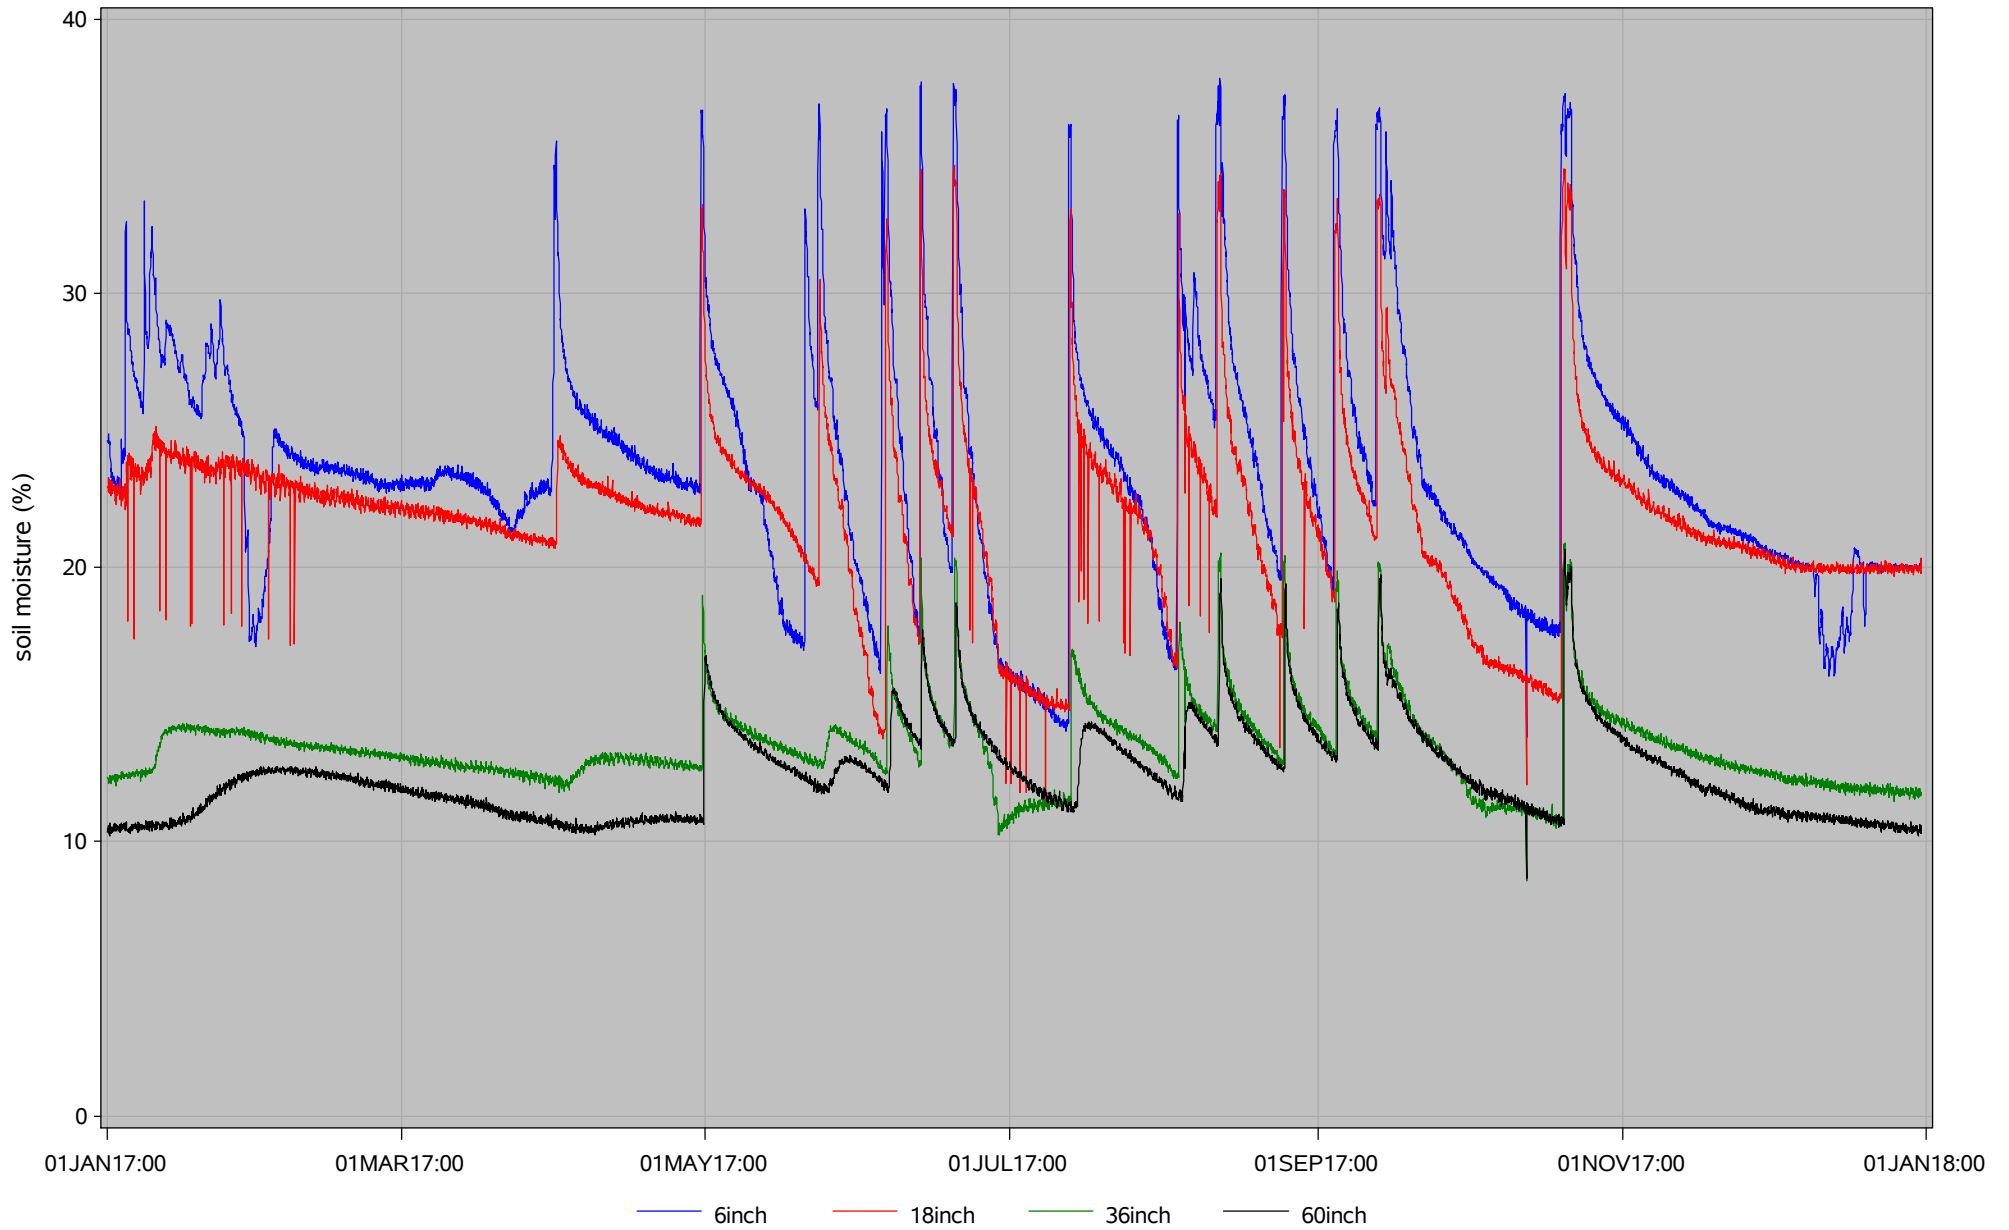

monroe soil status

Average Soil Moistures for 2017

location=east25

last updated on 07FEB2018 at 06:50

monroe soil status

Average Soil Temperatures for 2017

location=east25

last updated on 07FEB2018 at 06:50