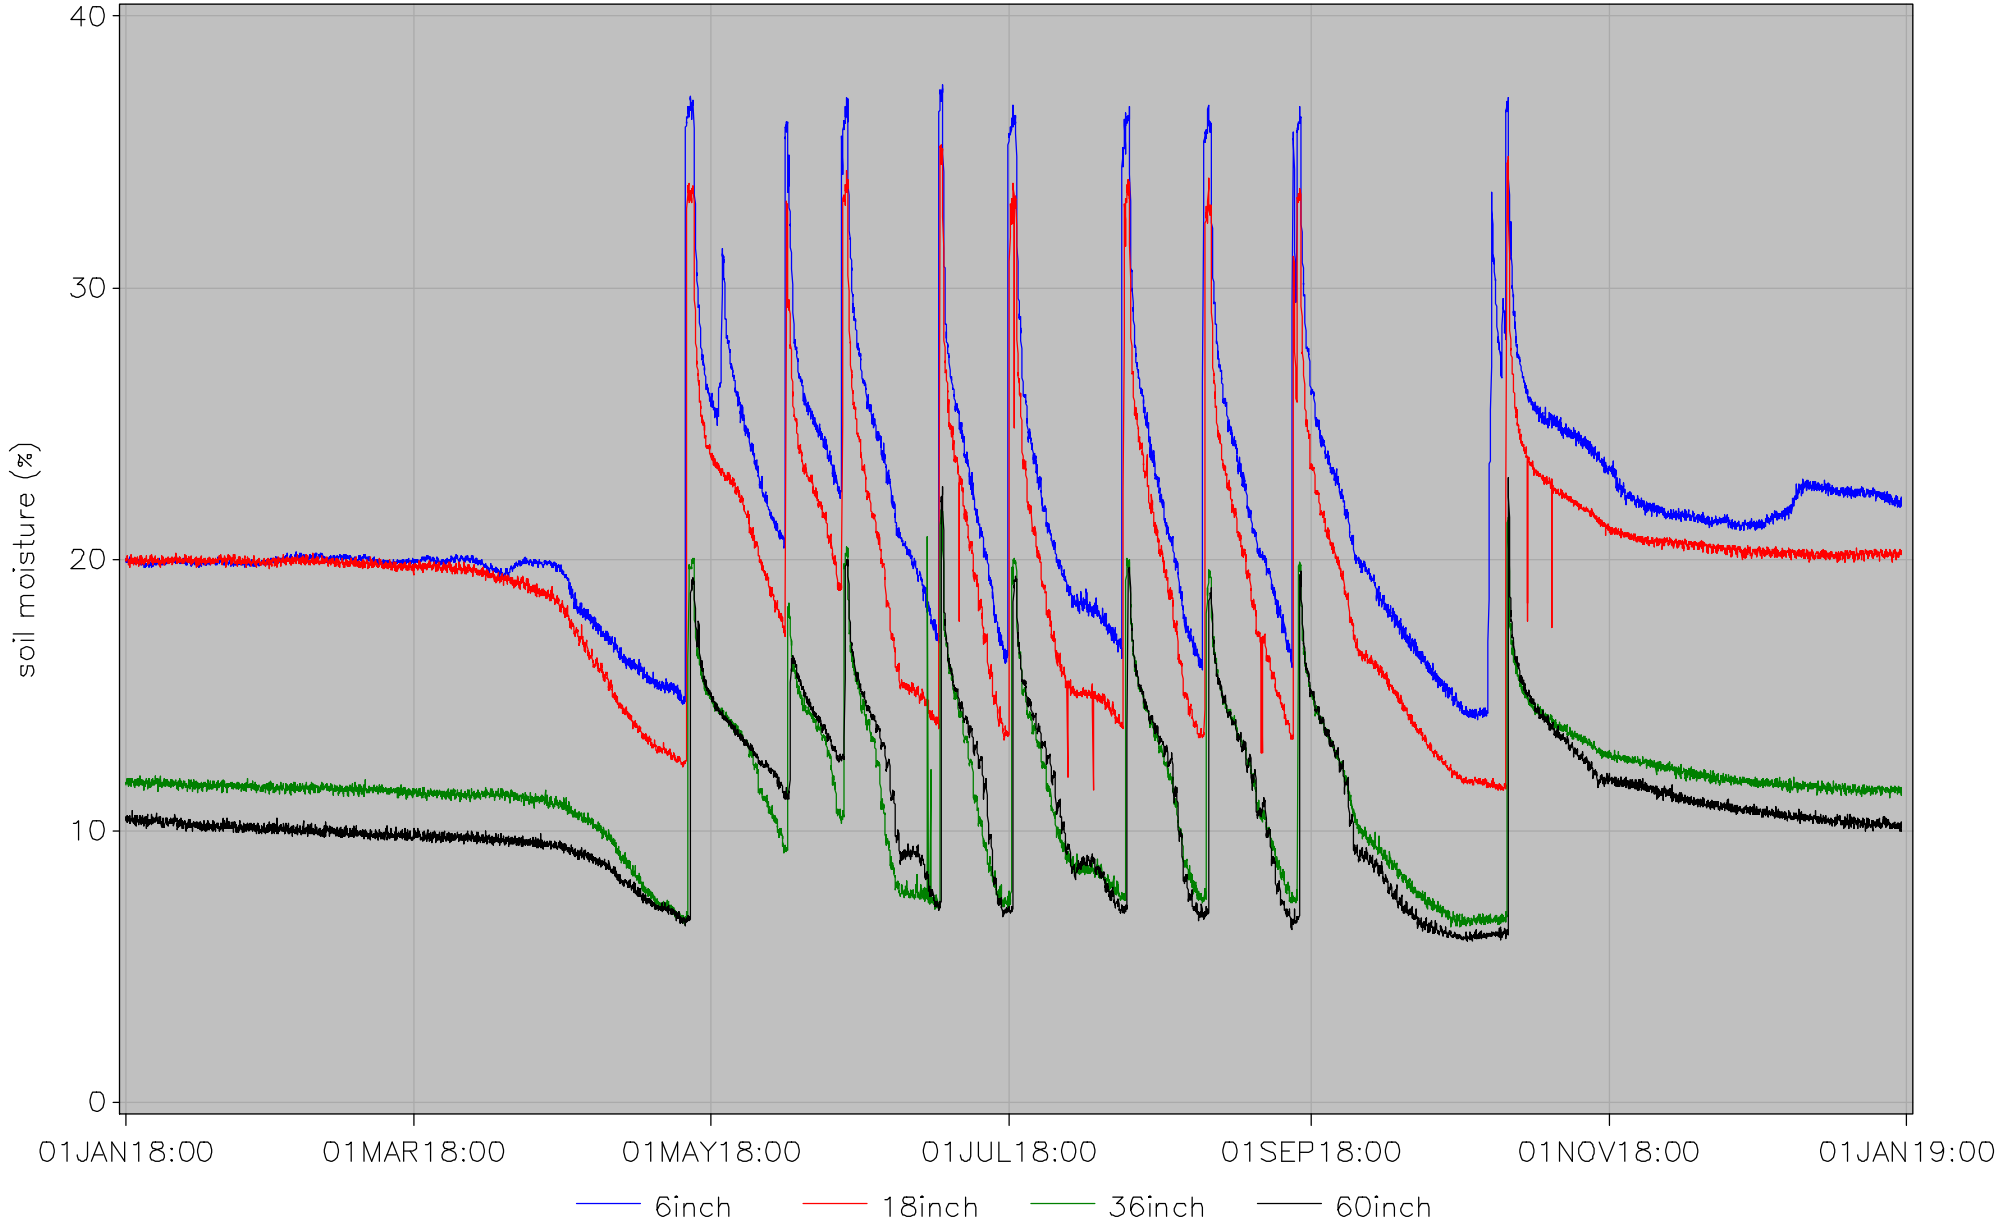

monroe soil status

### Hourly Average Soil Moistures for the Year location=east25

monroe soil status

### Hourly Average Soil Temperatures for the Year location=east25