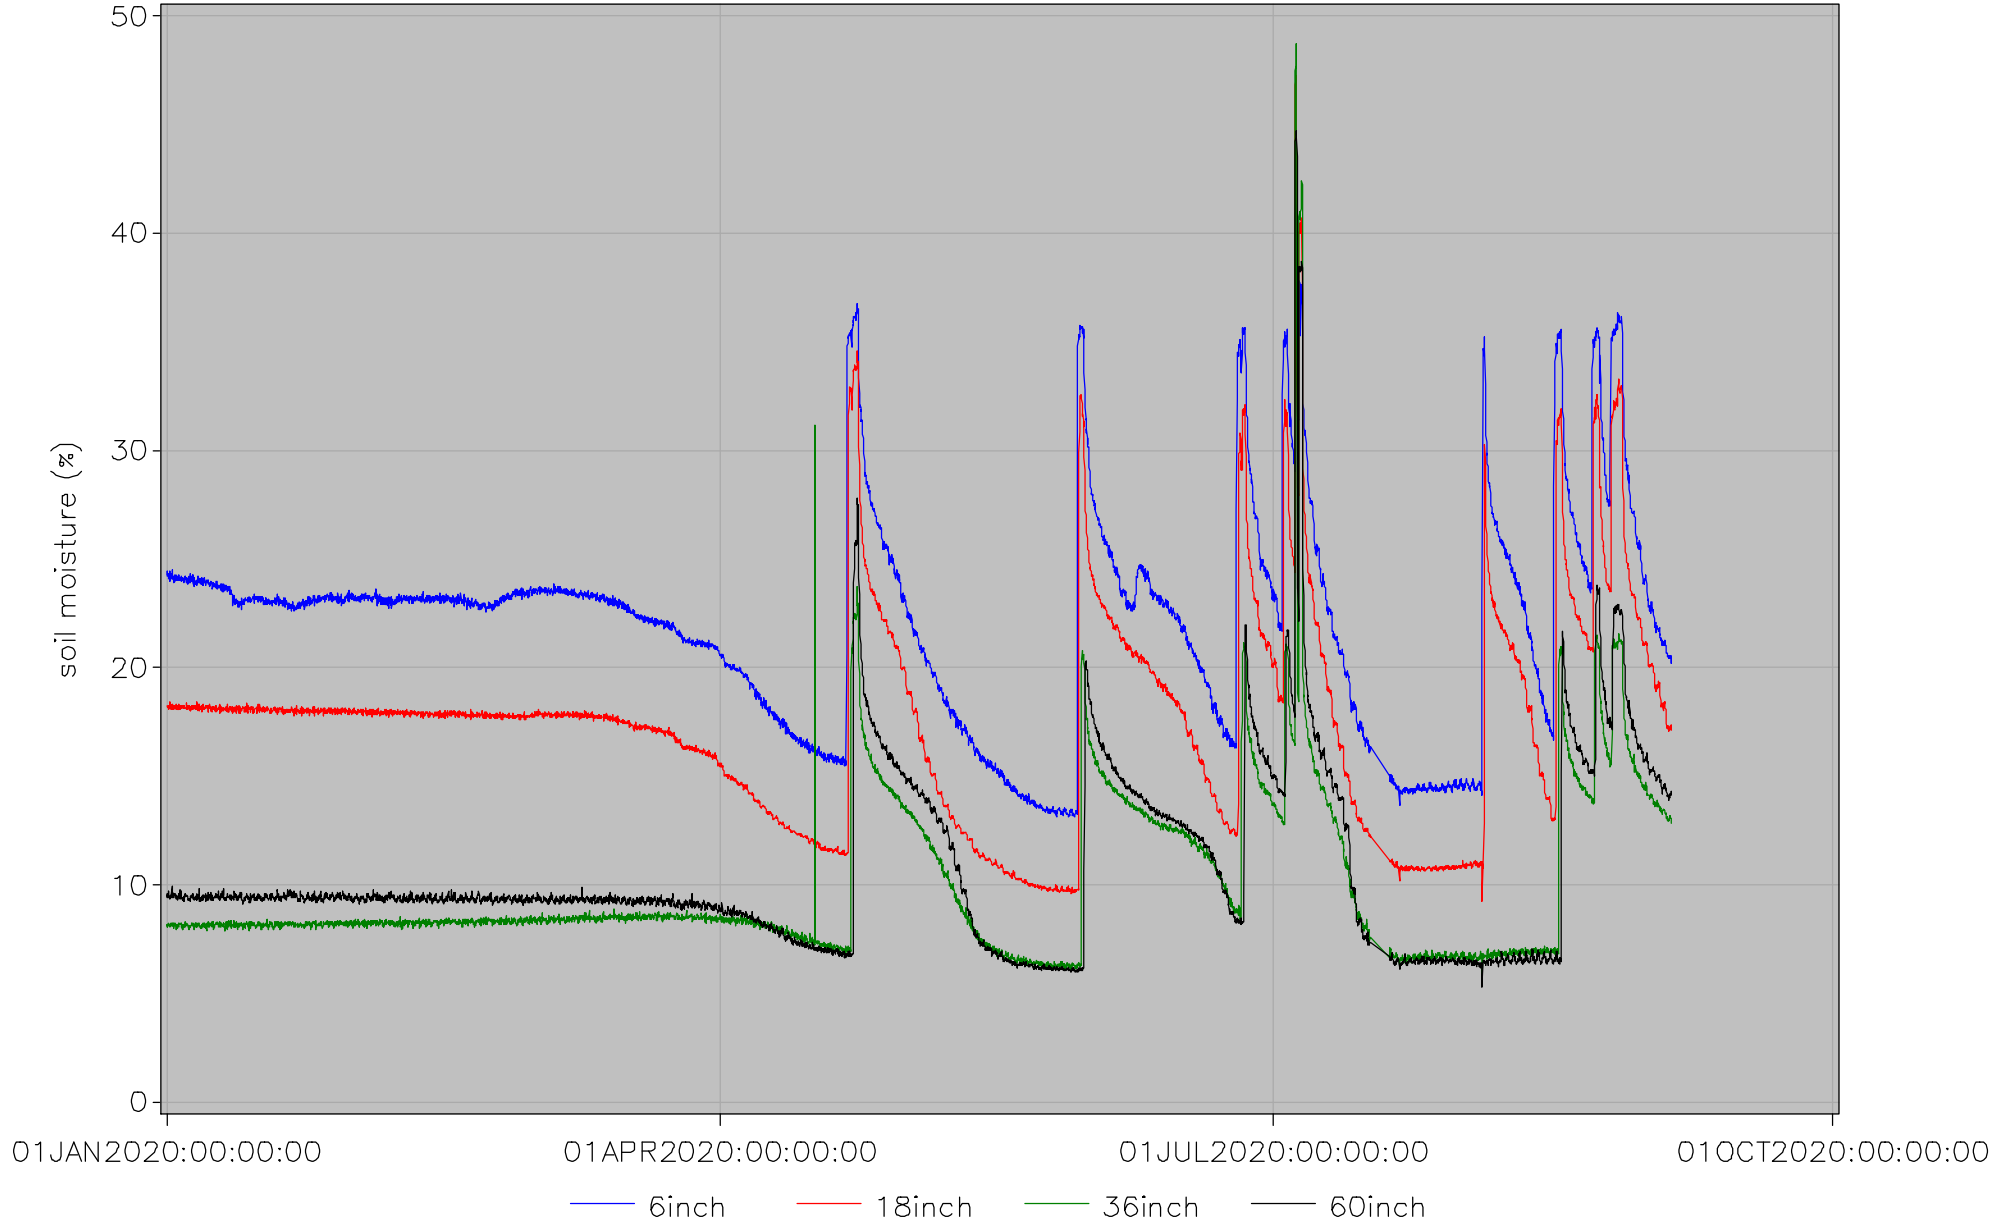

monroe soil status

# Hourly Average Soil Moistures for the Year

location=east25

last updated on 31DEC2020 at 00:02

monroe soil status

# Hourly Average Soil Temperatures for the Year

location=east25

last updated on 31DEC2020 at 00:02