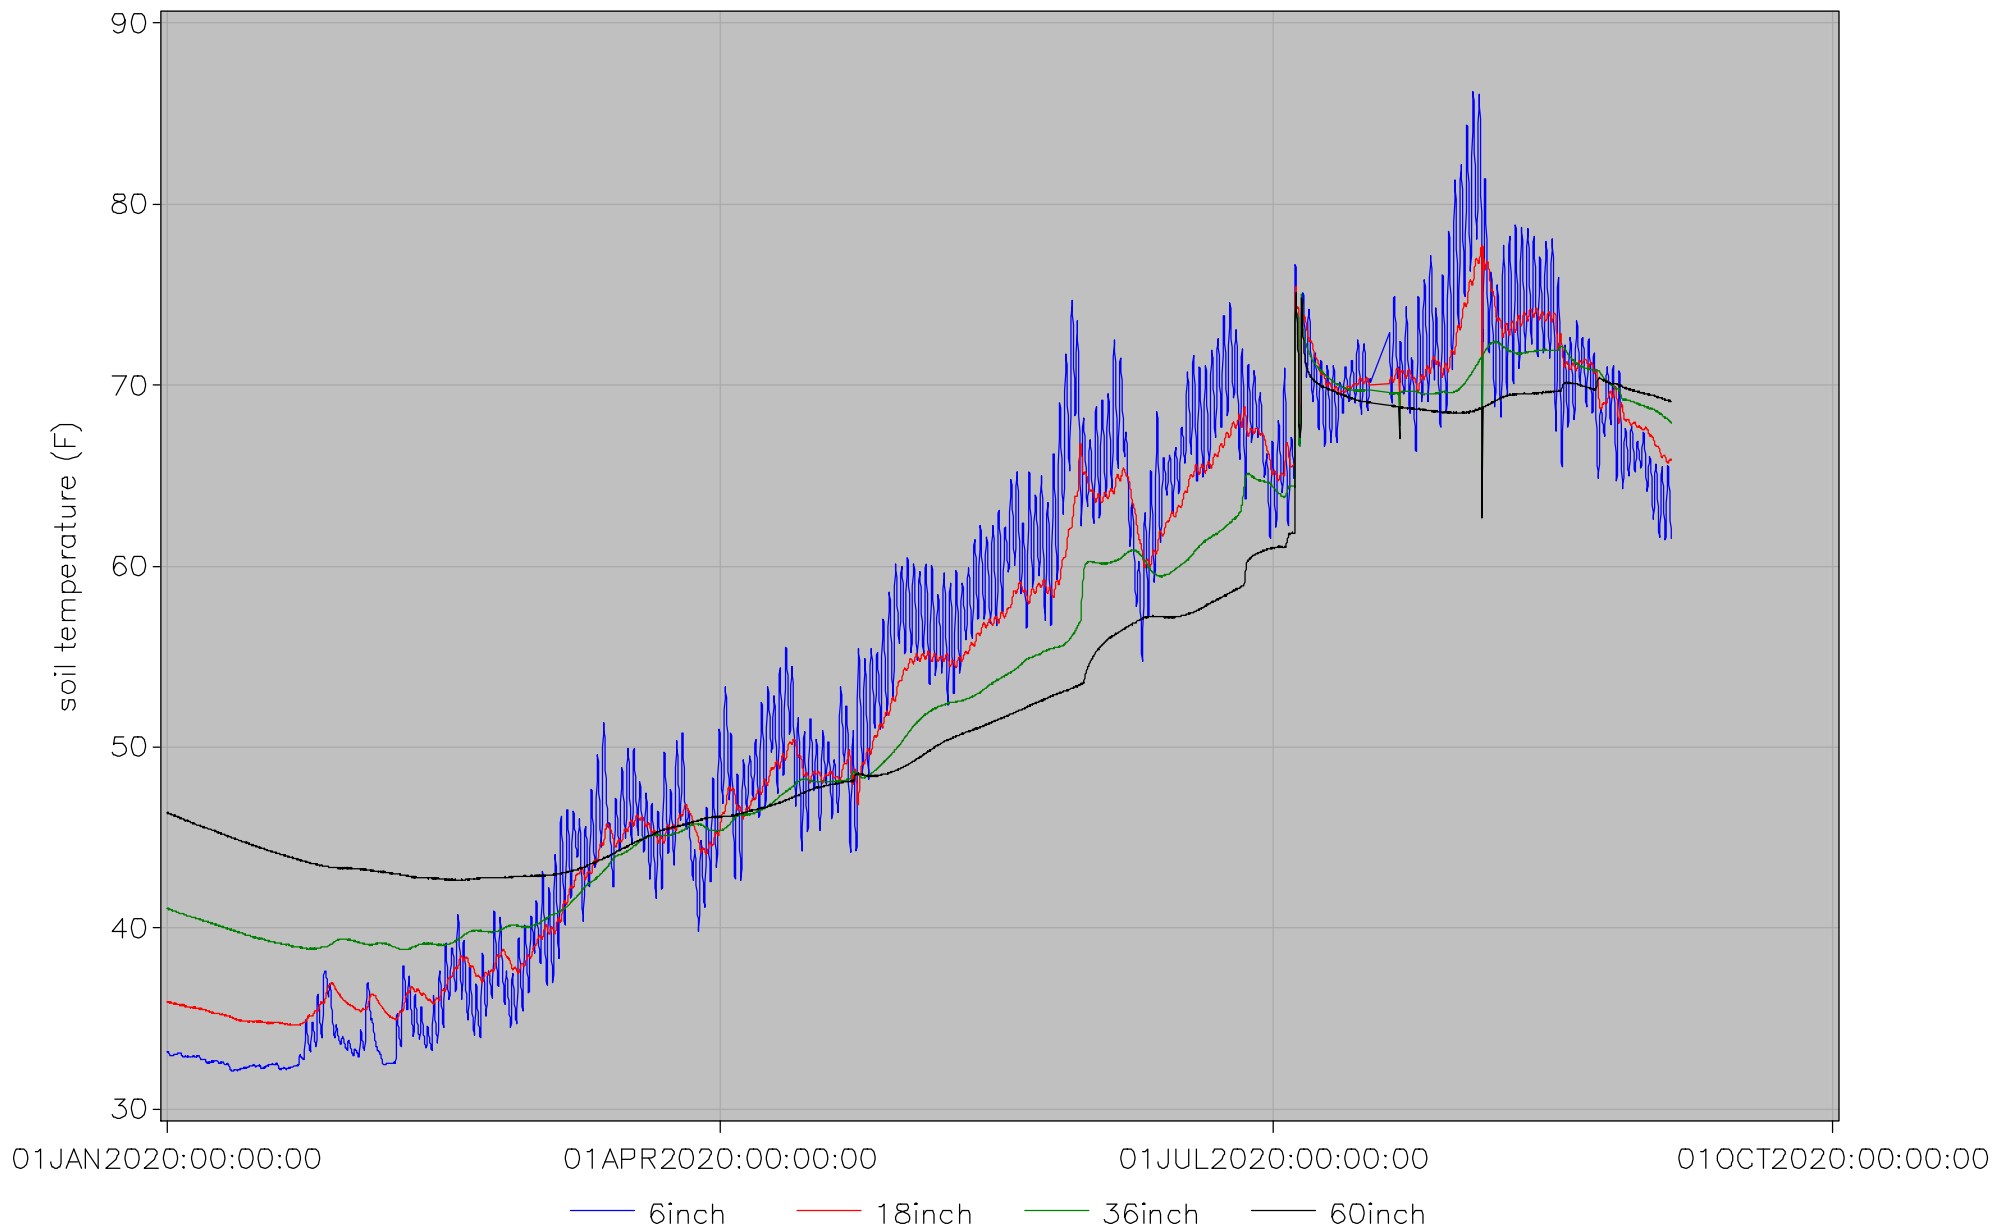

monroe soil status

# Hourly Average Soil Moistures for the Year

location=east25

last updated on 31DEC2020 at 00:02

monroe soil status

# Hourly Average Soil Temperatures for the Year

location=east25

last updated on 31DEC2020 at 00:02