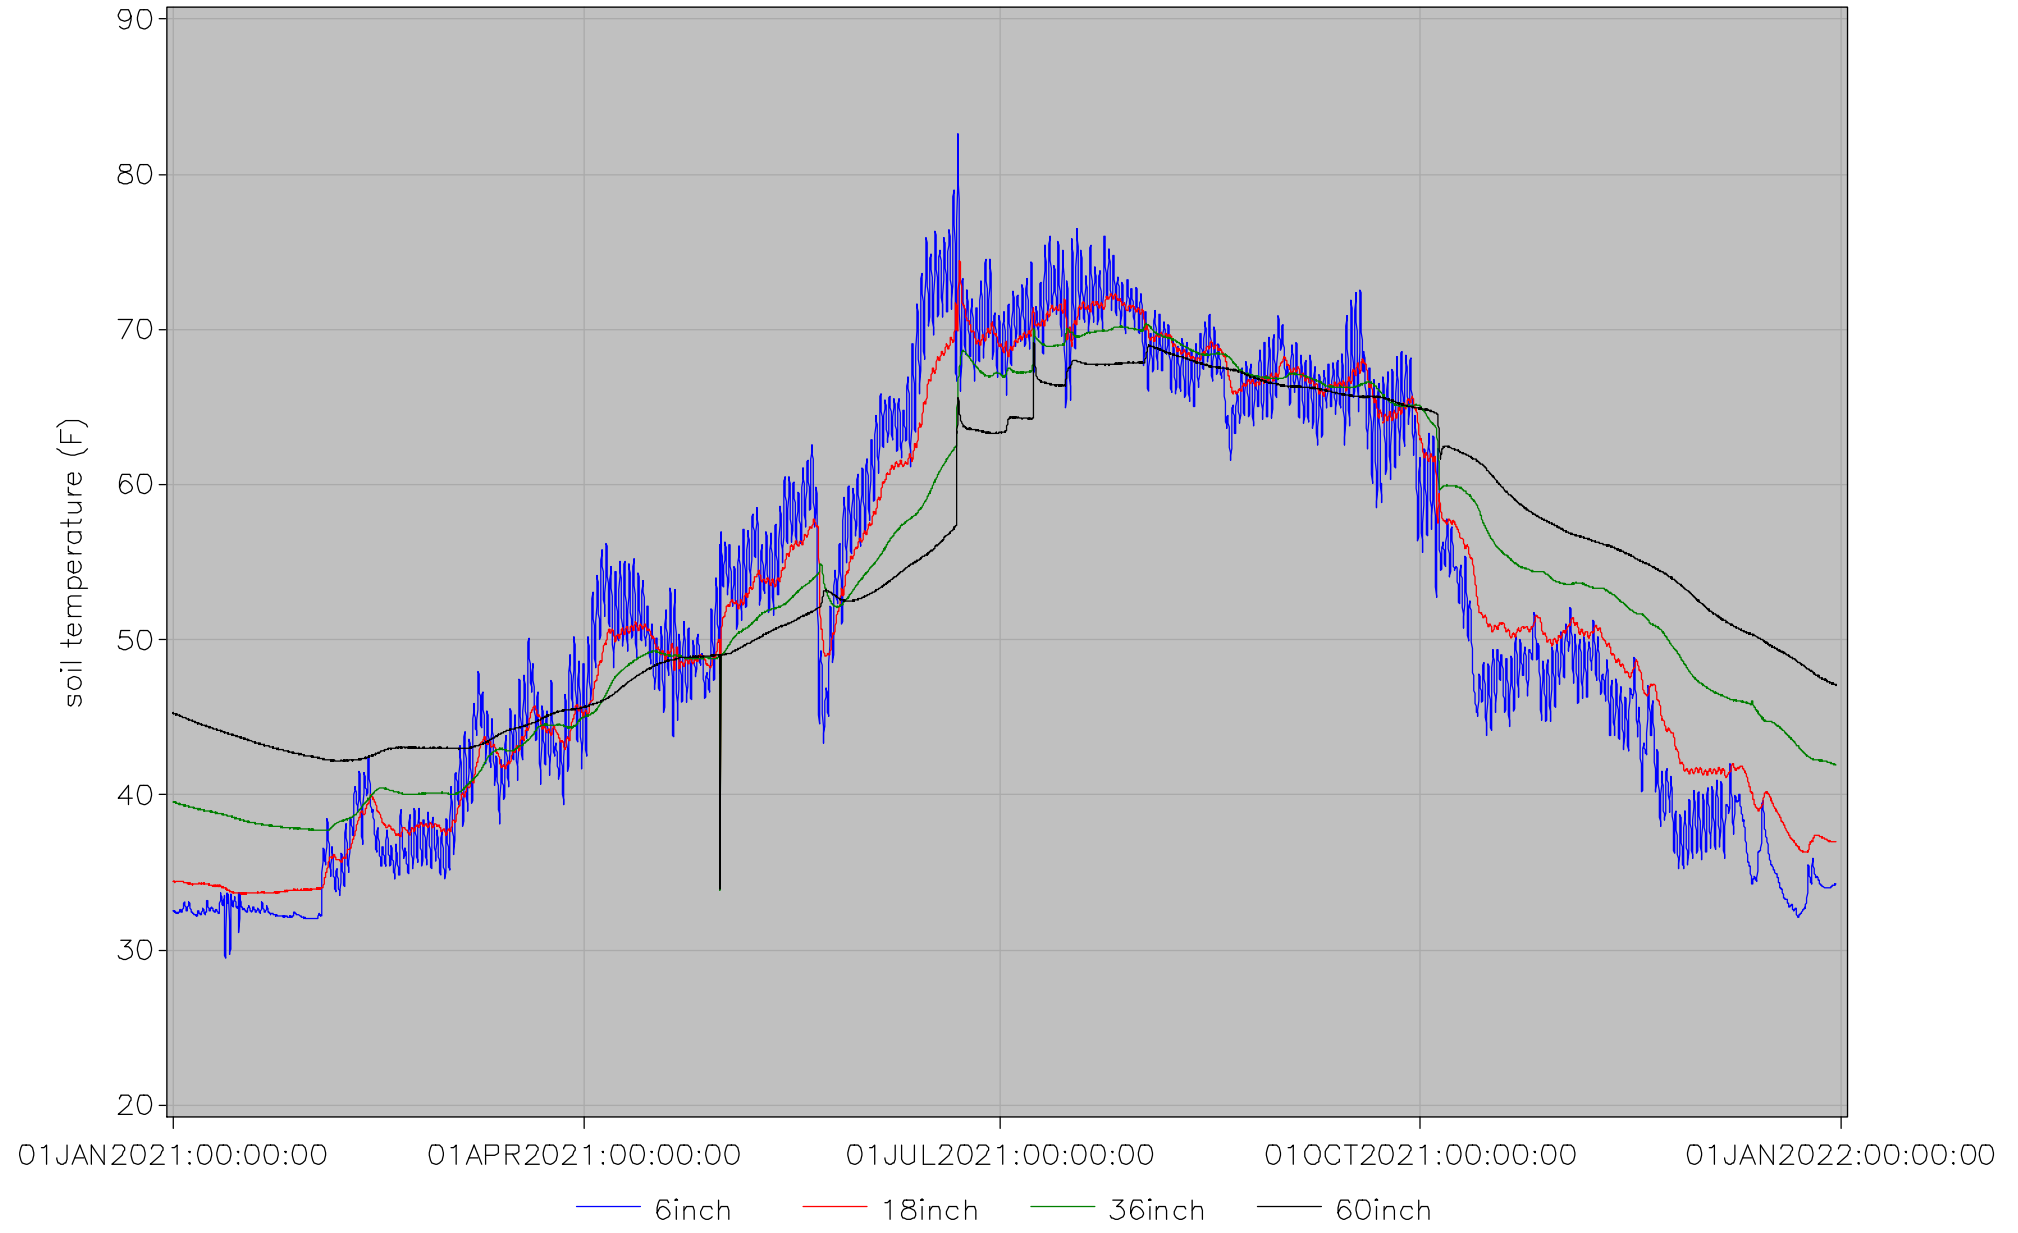

monroe soil status

# Hourly Average Soil Moistures for the Year

location=east25

monroe soil status

# Hourly Average Soil Temperatures for the Year

location=east25

last updated on 31DEC2021 at 00:02