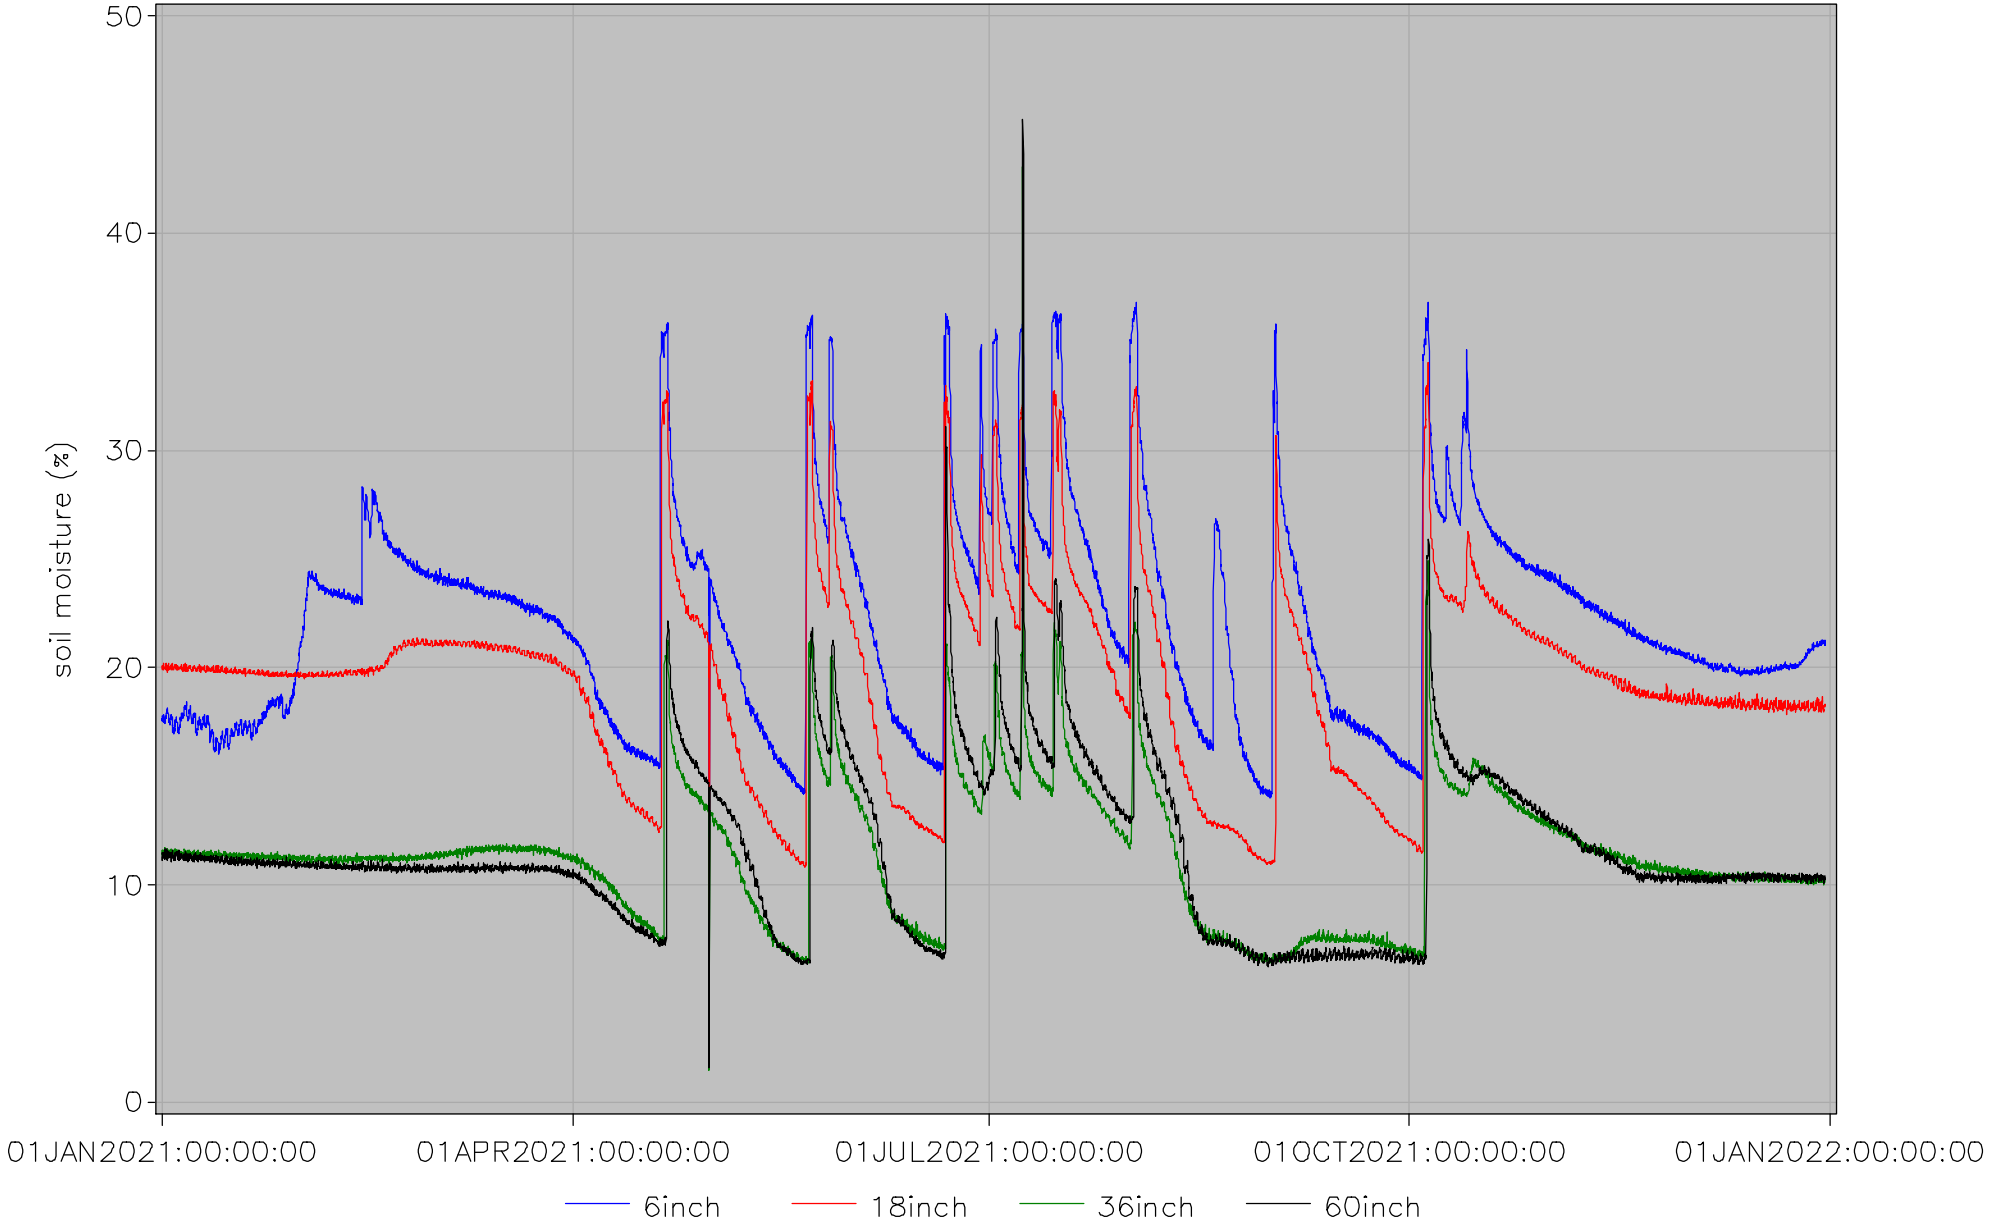

monroe soil status

# Hourly Average Soil Moistures for the Year

location=east25

monroe soil status

# Hourly Average Soil Temperatures for the Year

location=east25

last updated on 31DEC2021 at 00:02