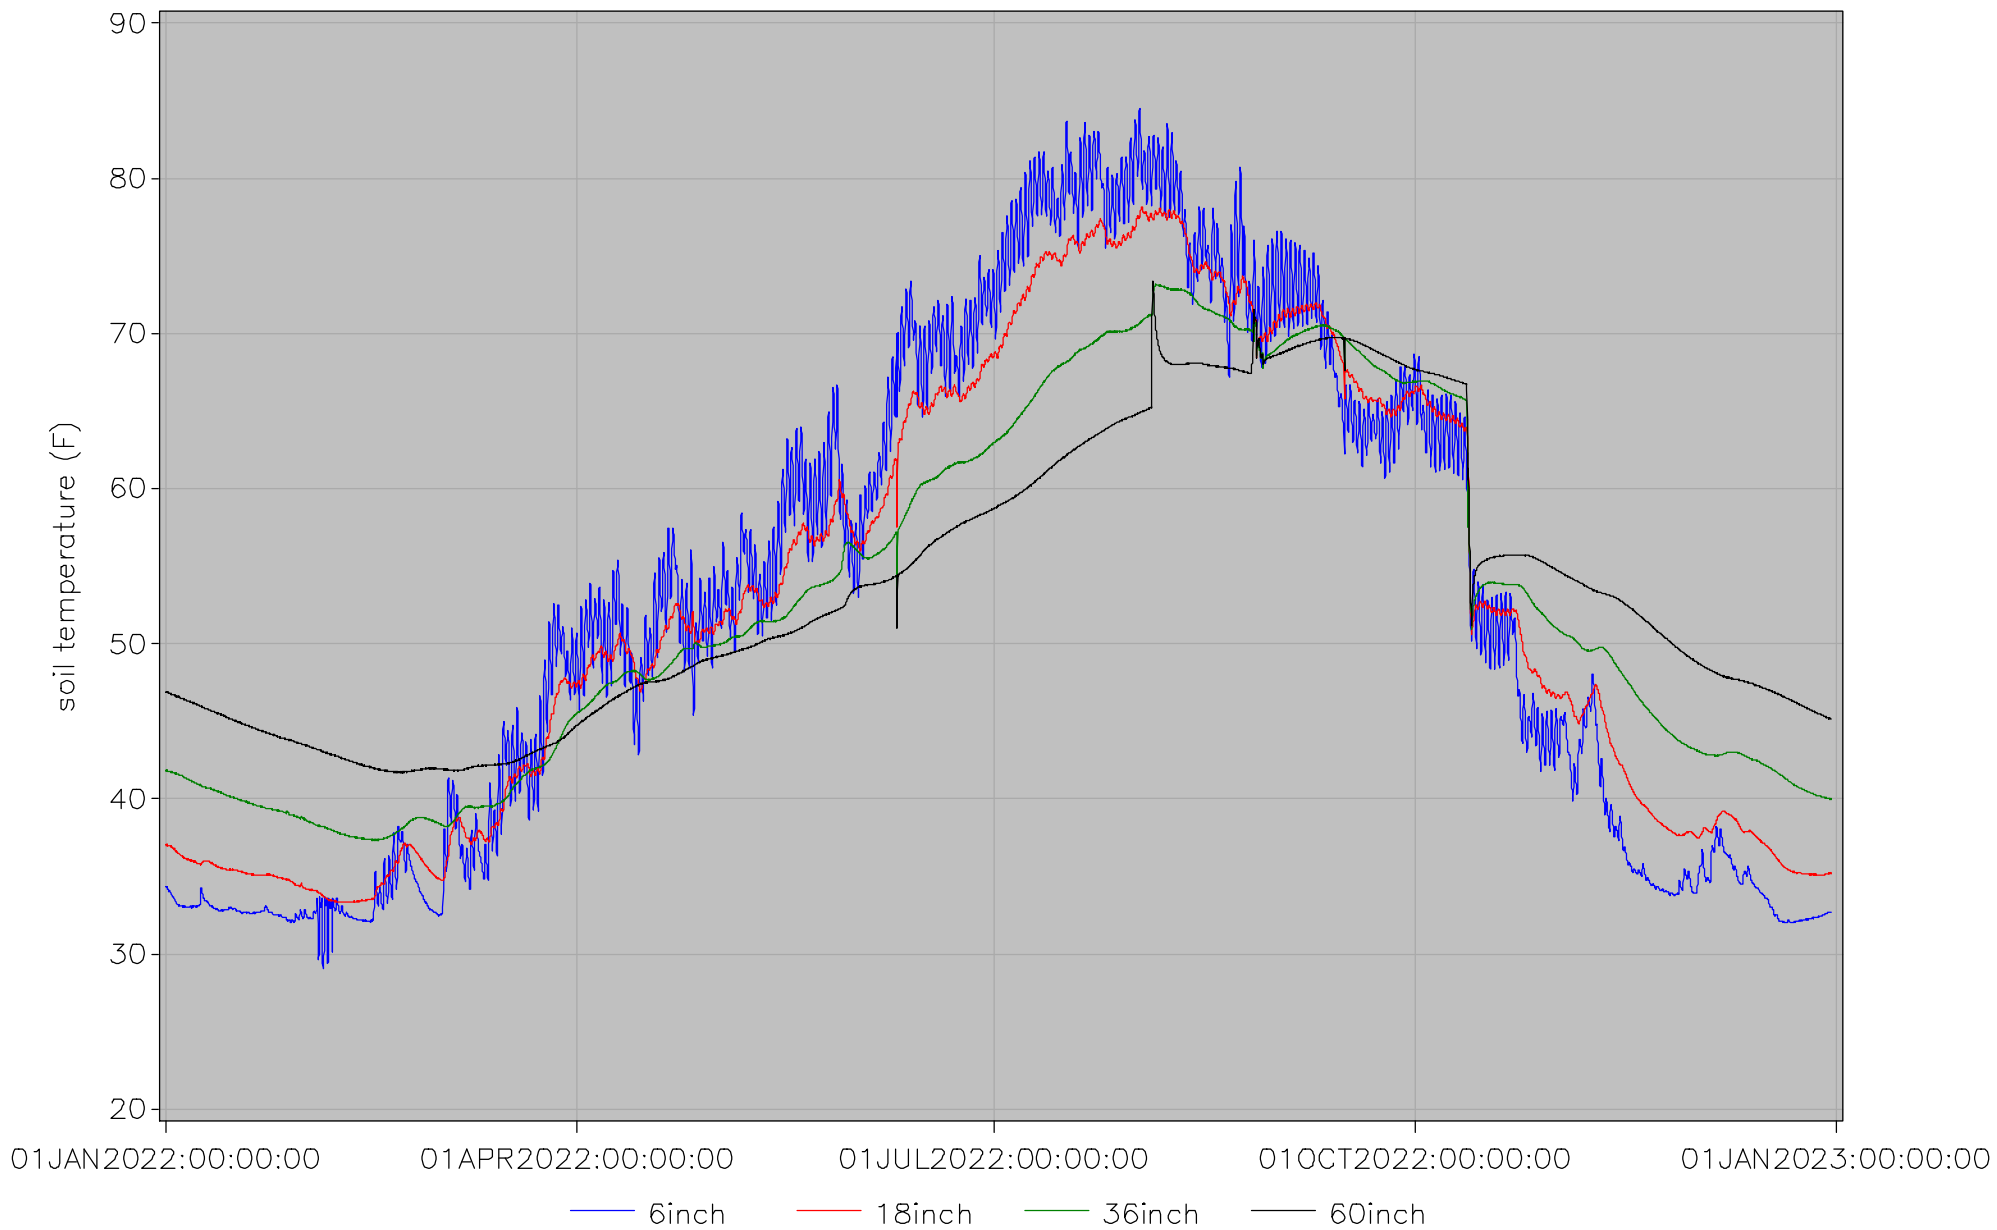

monroe soil status

Hourly Average Soil Moistures for the Year location=east25

last updated on 31DEC2022 at 00:02

monroe soil status

Hourly Average Soil Temperatures for the Year

location=east25

last updated on 31DEC2022 at 00:02