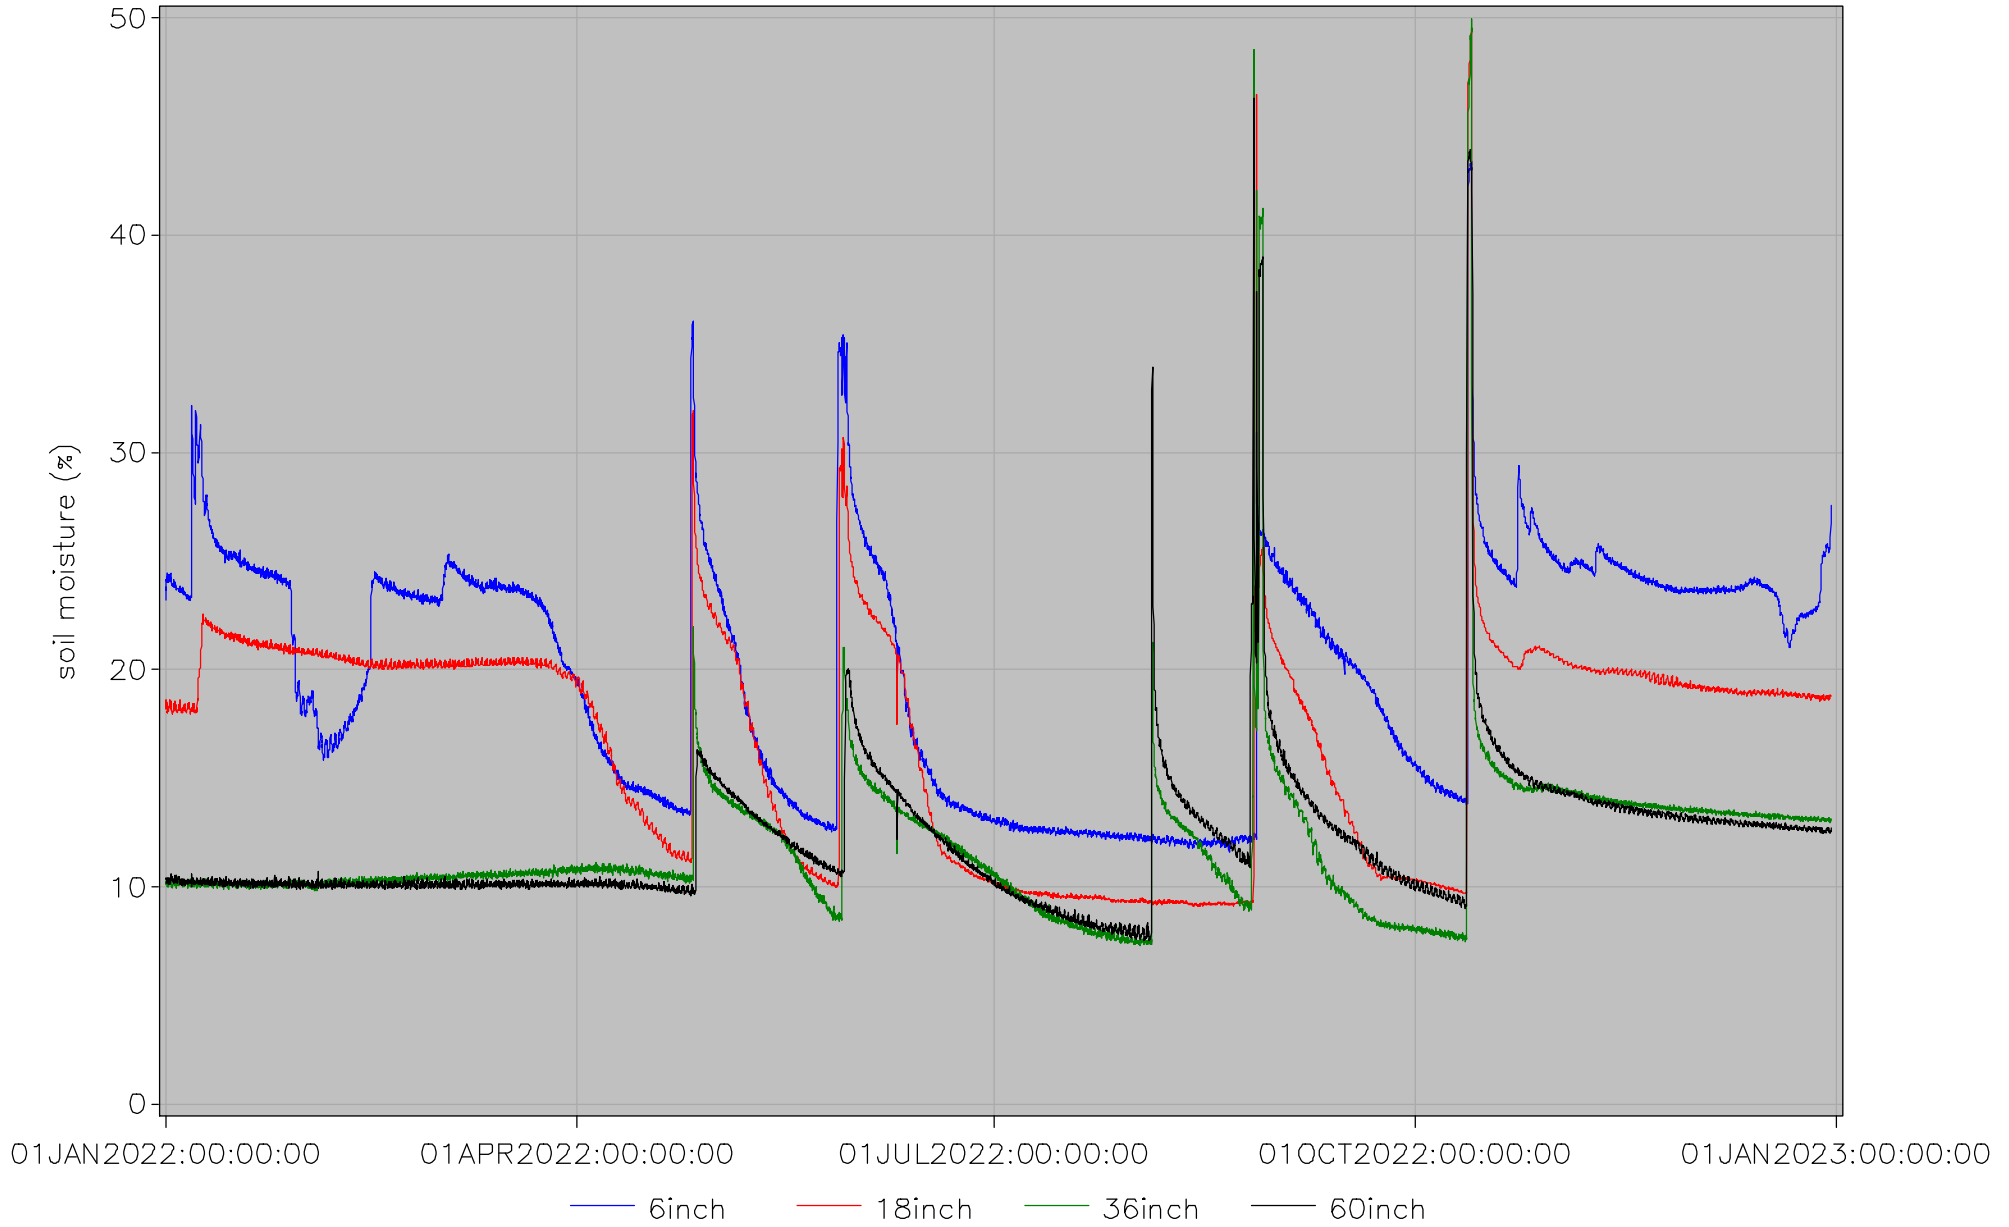

monroe soil status

Hourly Average Soil Moistures for the Year location=east25

last updated on 31DEC2022 at 00:02

monroe soil status

Hourly Average Soil Temperatures for the Year

location=east25

last updated on 31DEC2022 at 00:02