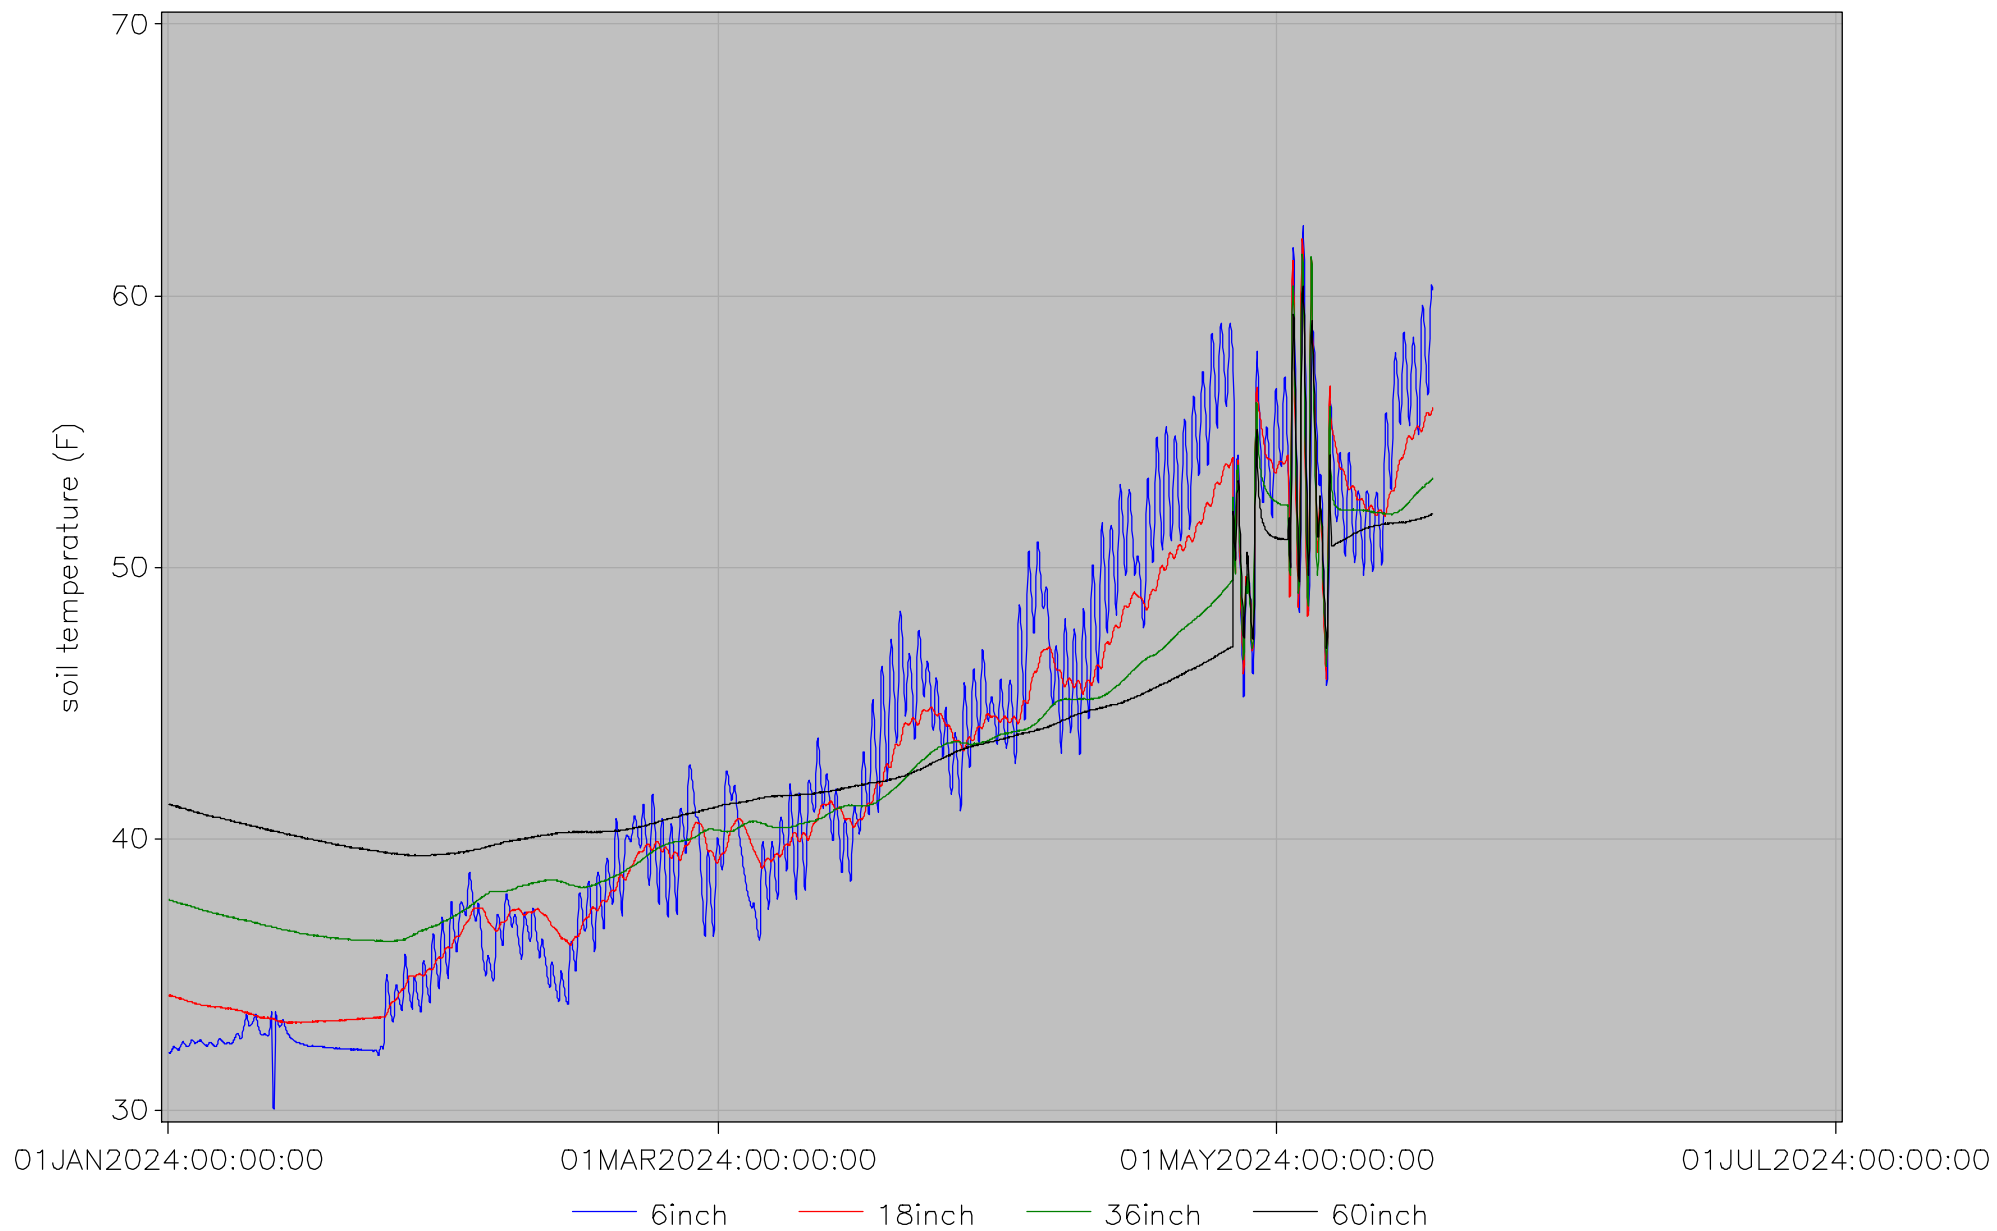

monroe soil status

Hourly Average Soil Moistures for the Year

location=east25

last updated on 18MAY2024 at 00:02

monroe soil status

Hourly Average Soil Temperatures for the Year

location=east25

last updated on 18MAY2024 at 00:02