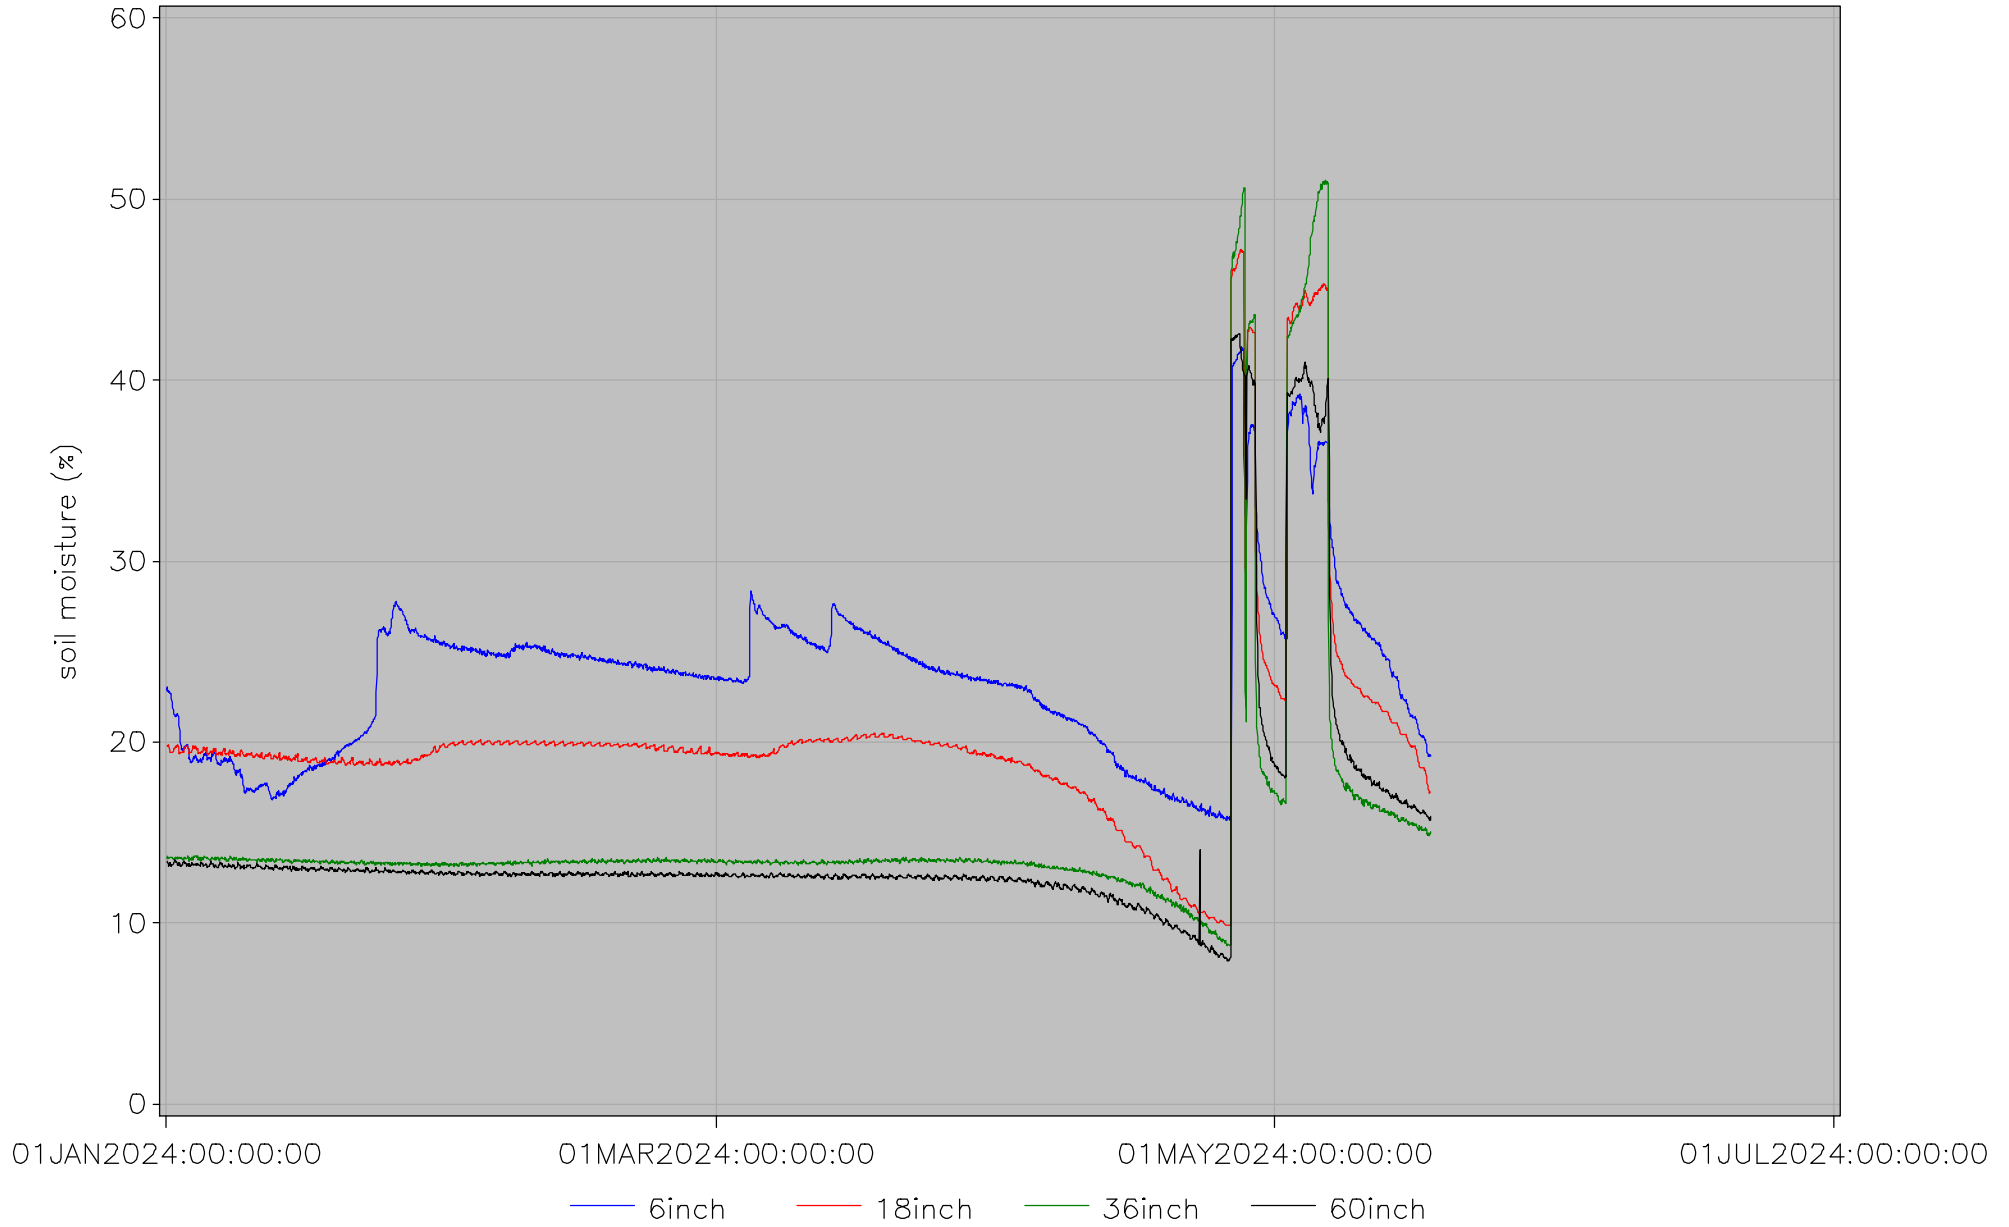

monroe soil status

Hourly Average Soil Moistures for the Year

location=east25

last updated on 18MAY2024 at 00:02

monroe soil status

Hourly Average Soil Temperatures for the Year

location=east25

last updated on 18MAY2024 at 00:02