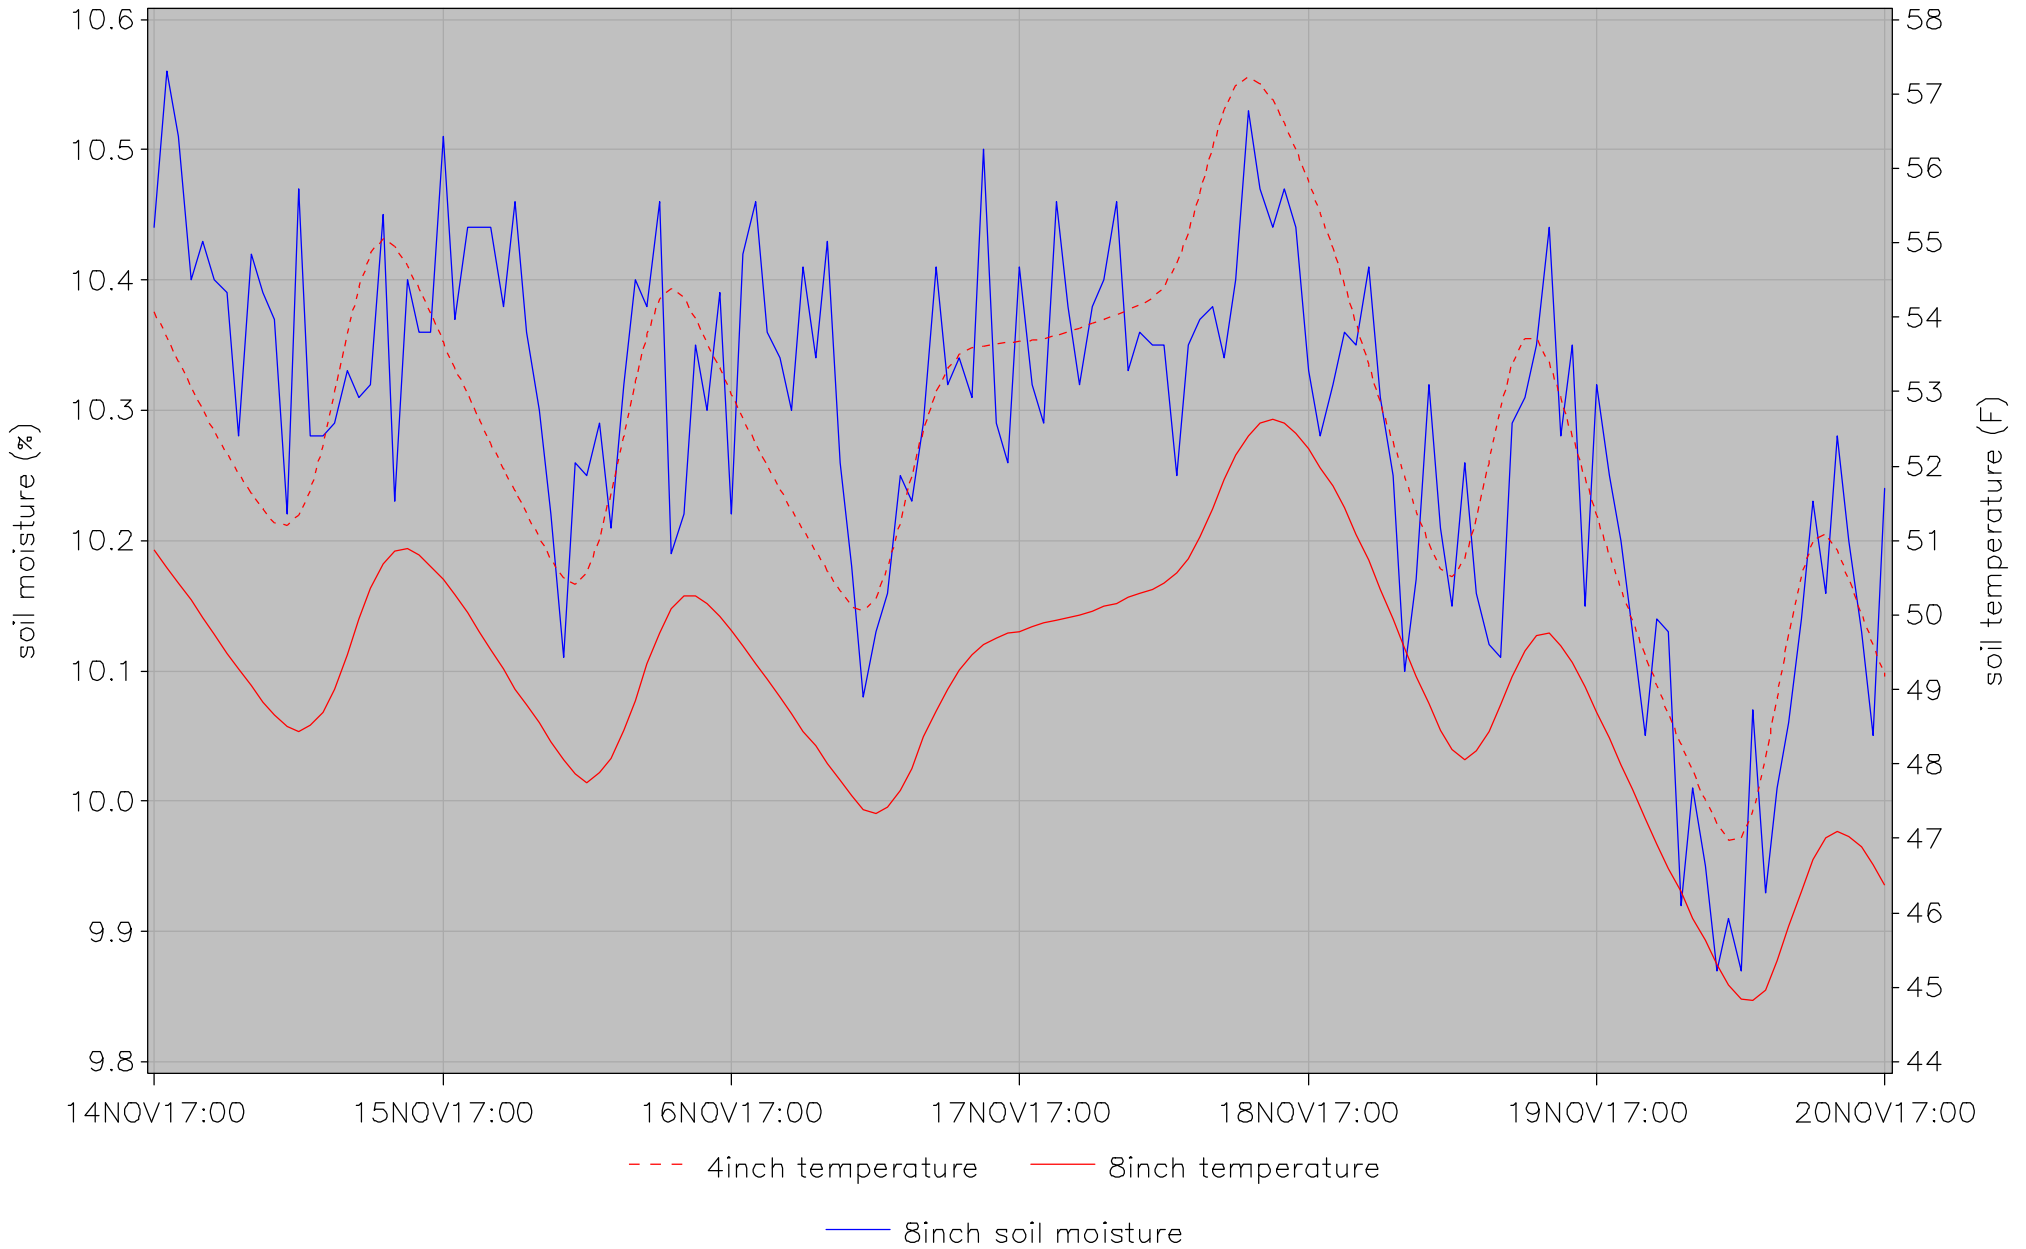

castlev soil status

### Hourly Average Soil Moisture and Temperature for the Week

last updated on 20NOV2017 at 00:17