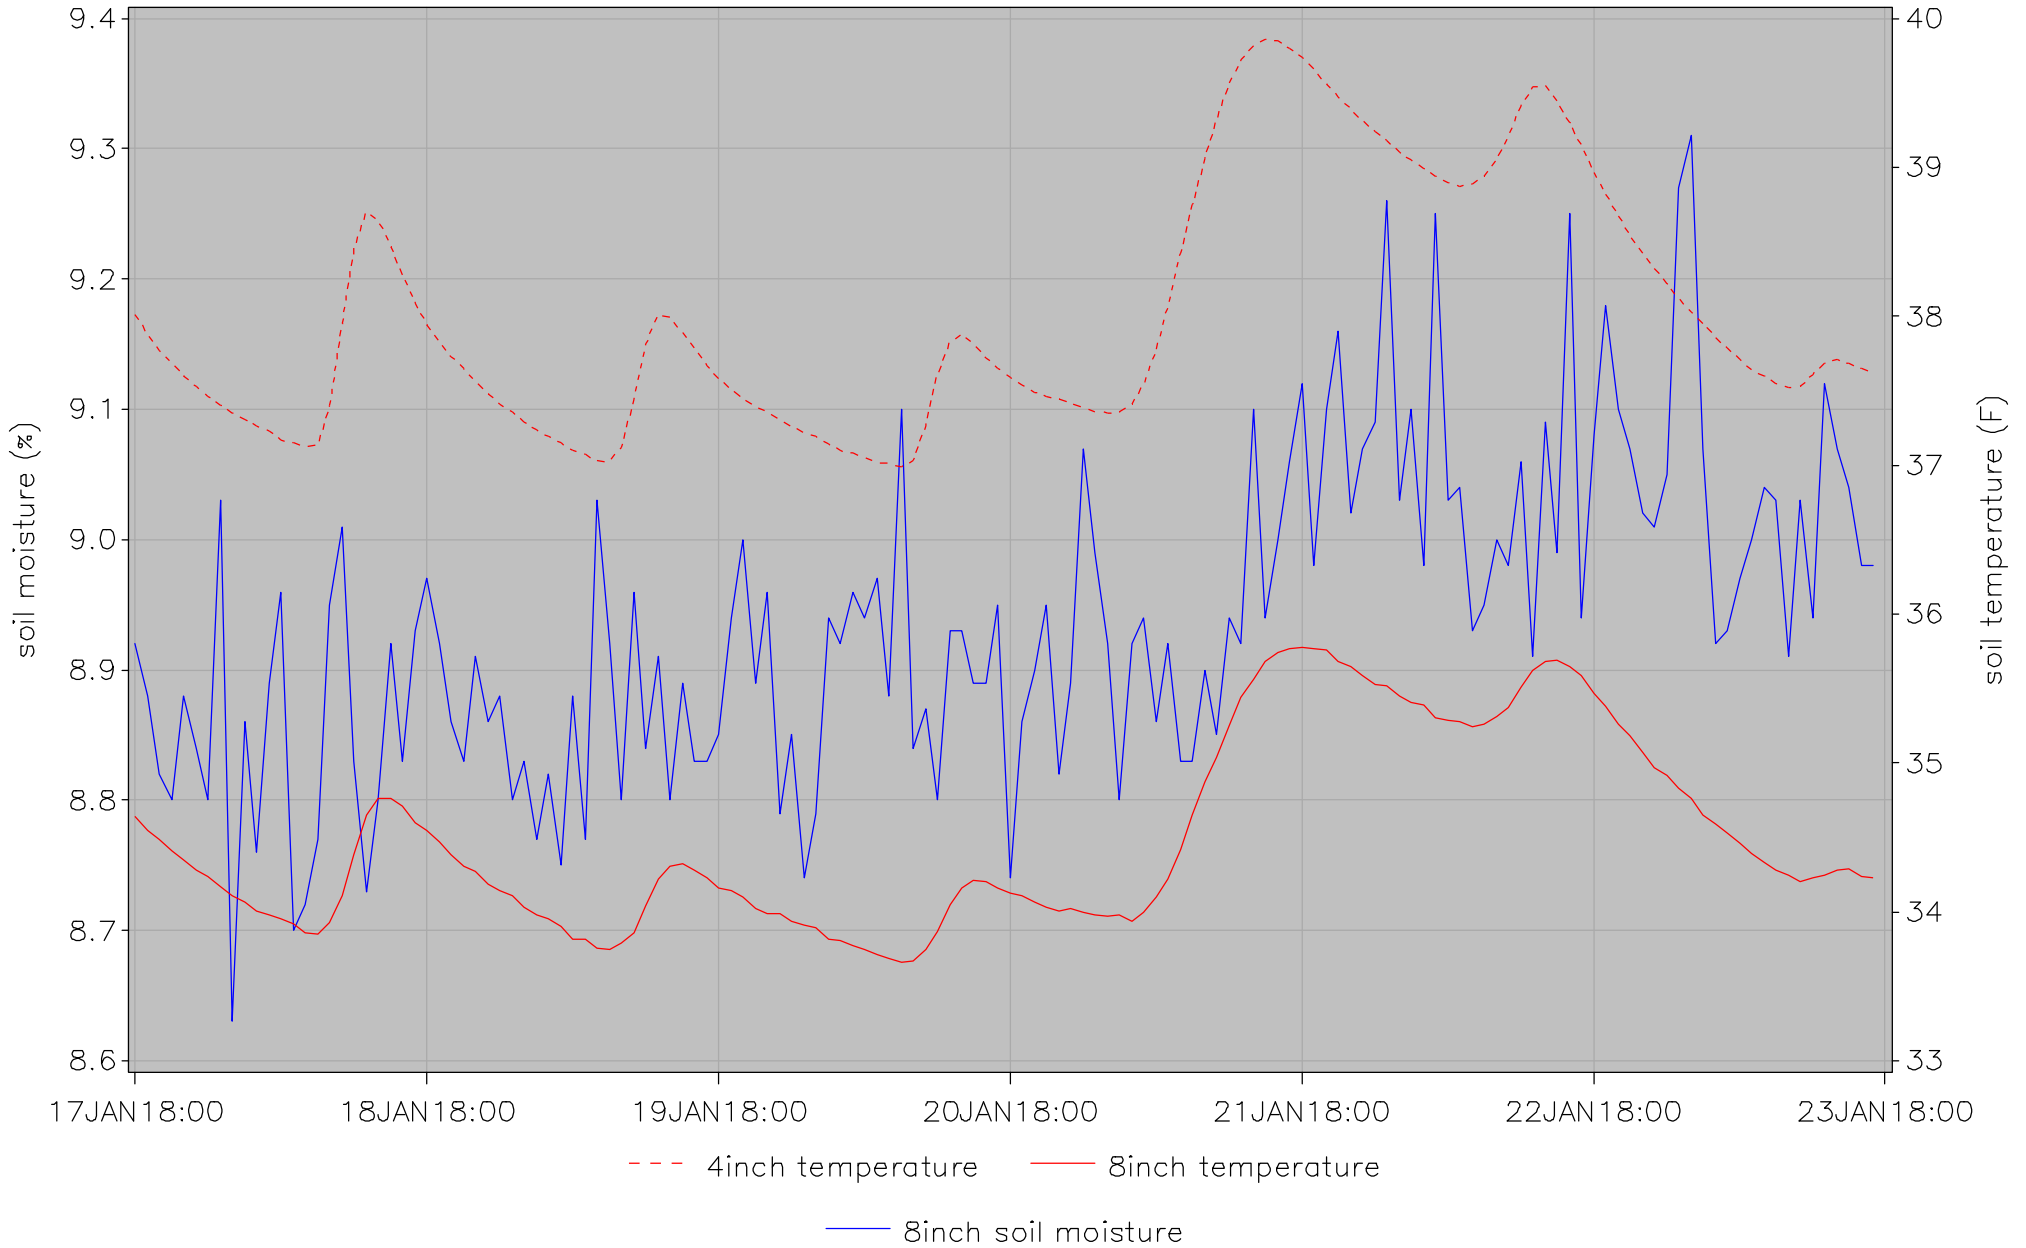

castlev soil status

### Hourly Average Soil Moisture and Temperature for the Week

last updated on 23JAN2018 at 00:02