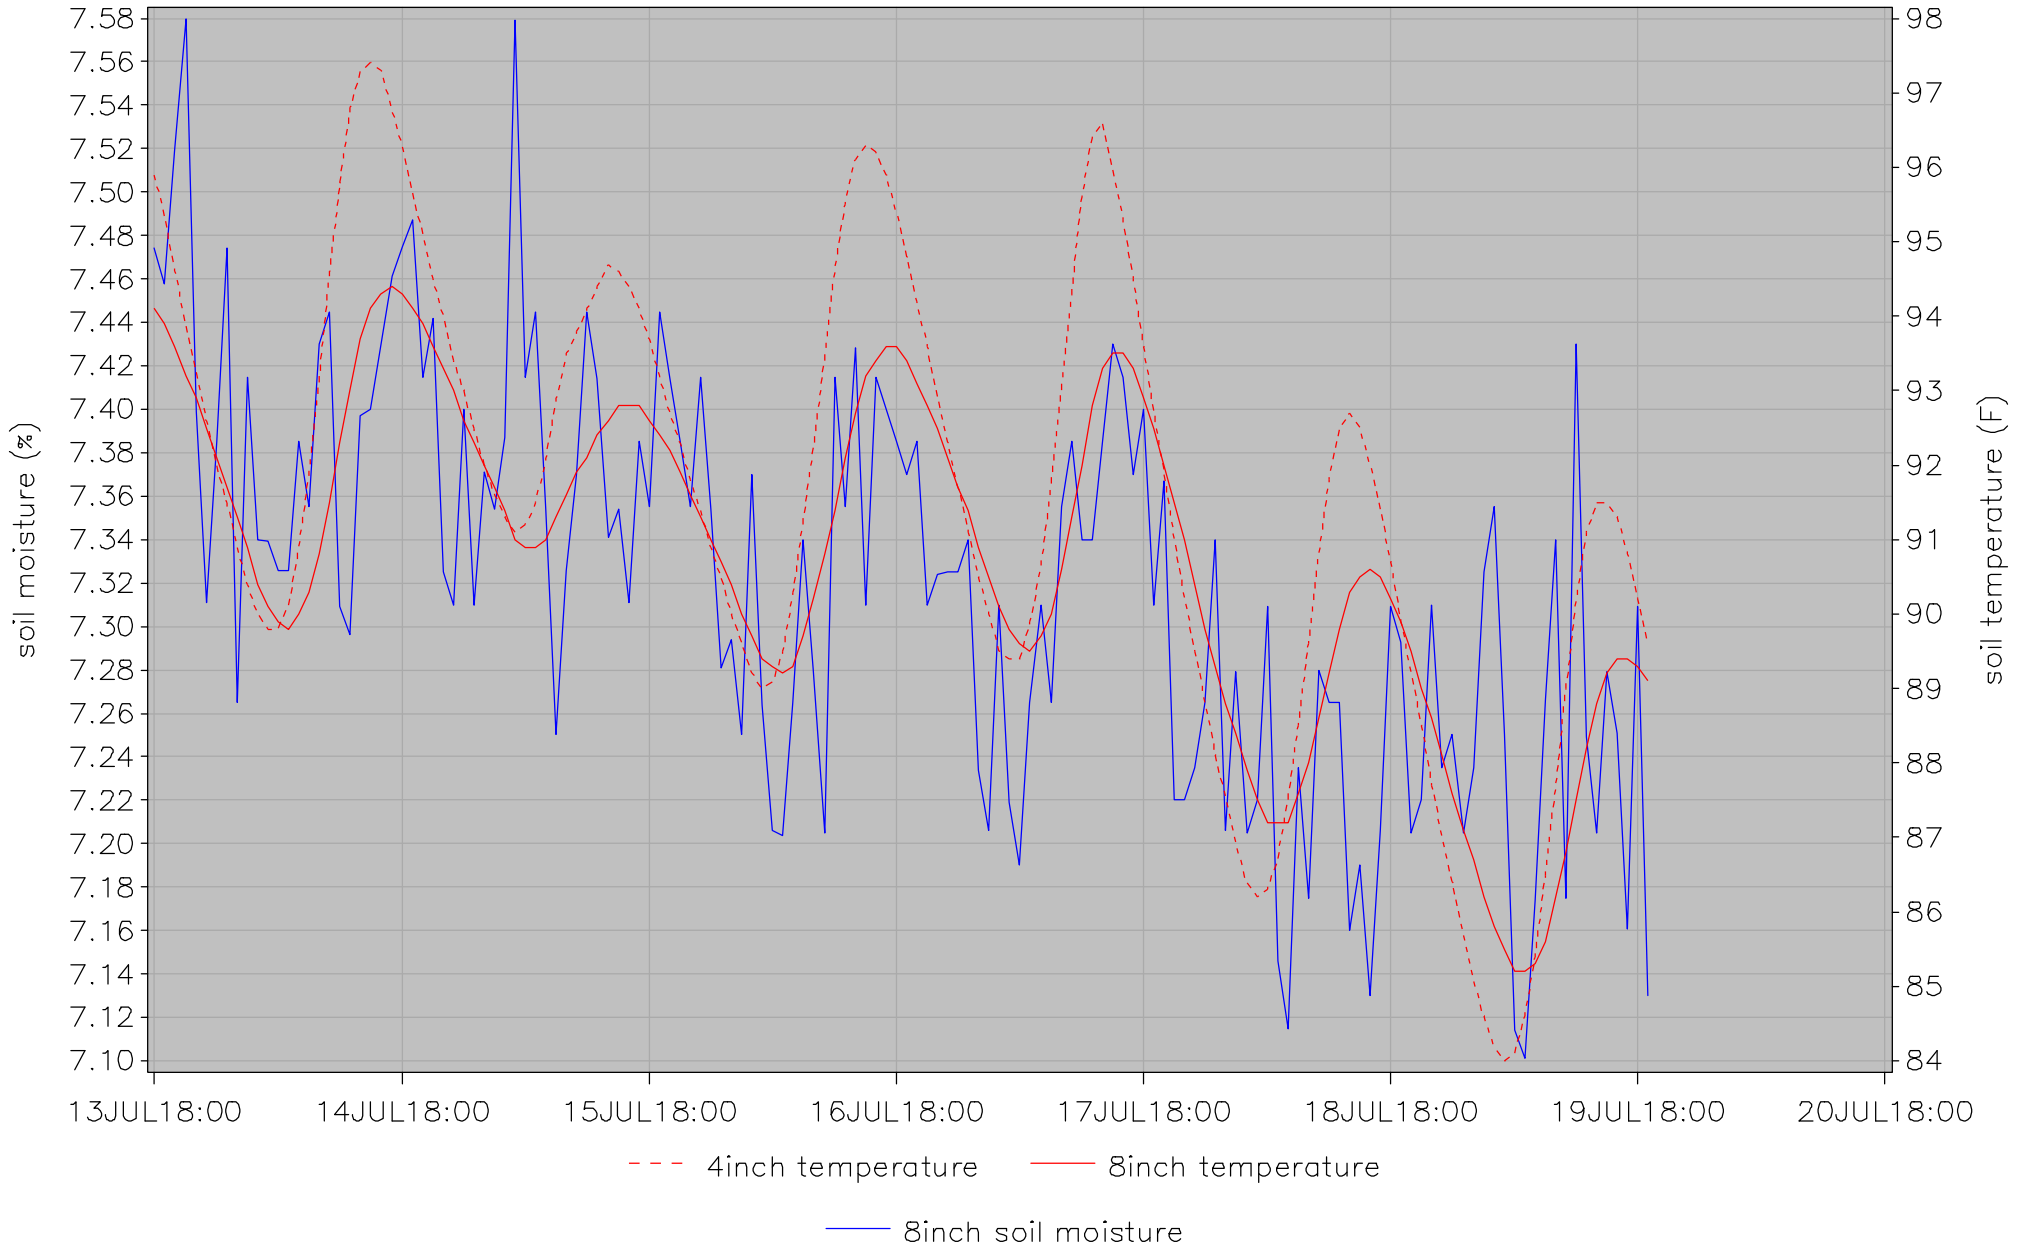

castlev soil status

### Hourly Average Soil Moisture and Temperature for the Week

last updated on 19JUL2018 at 00:03