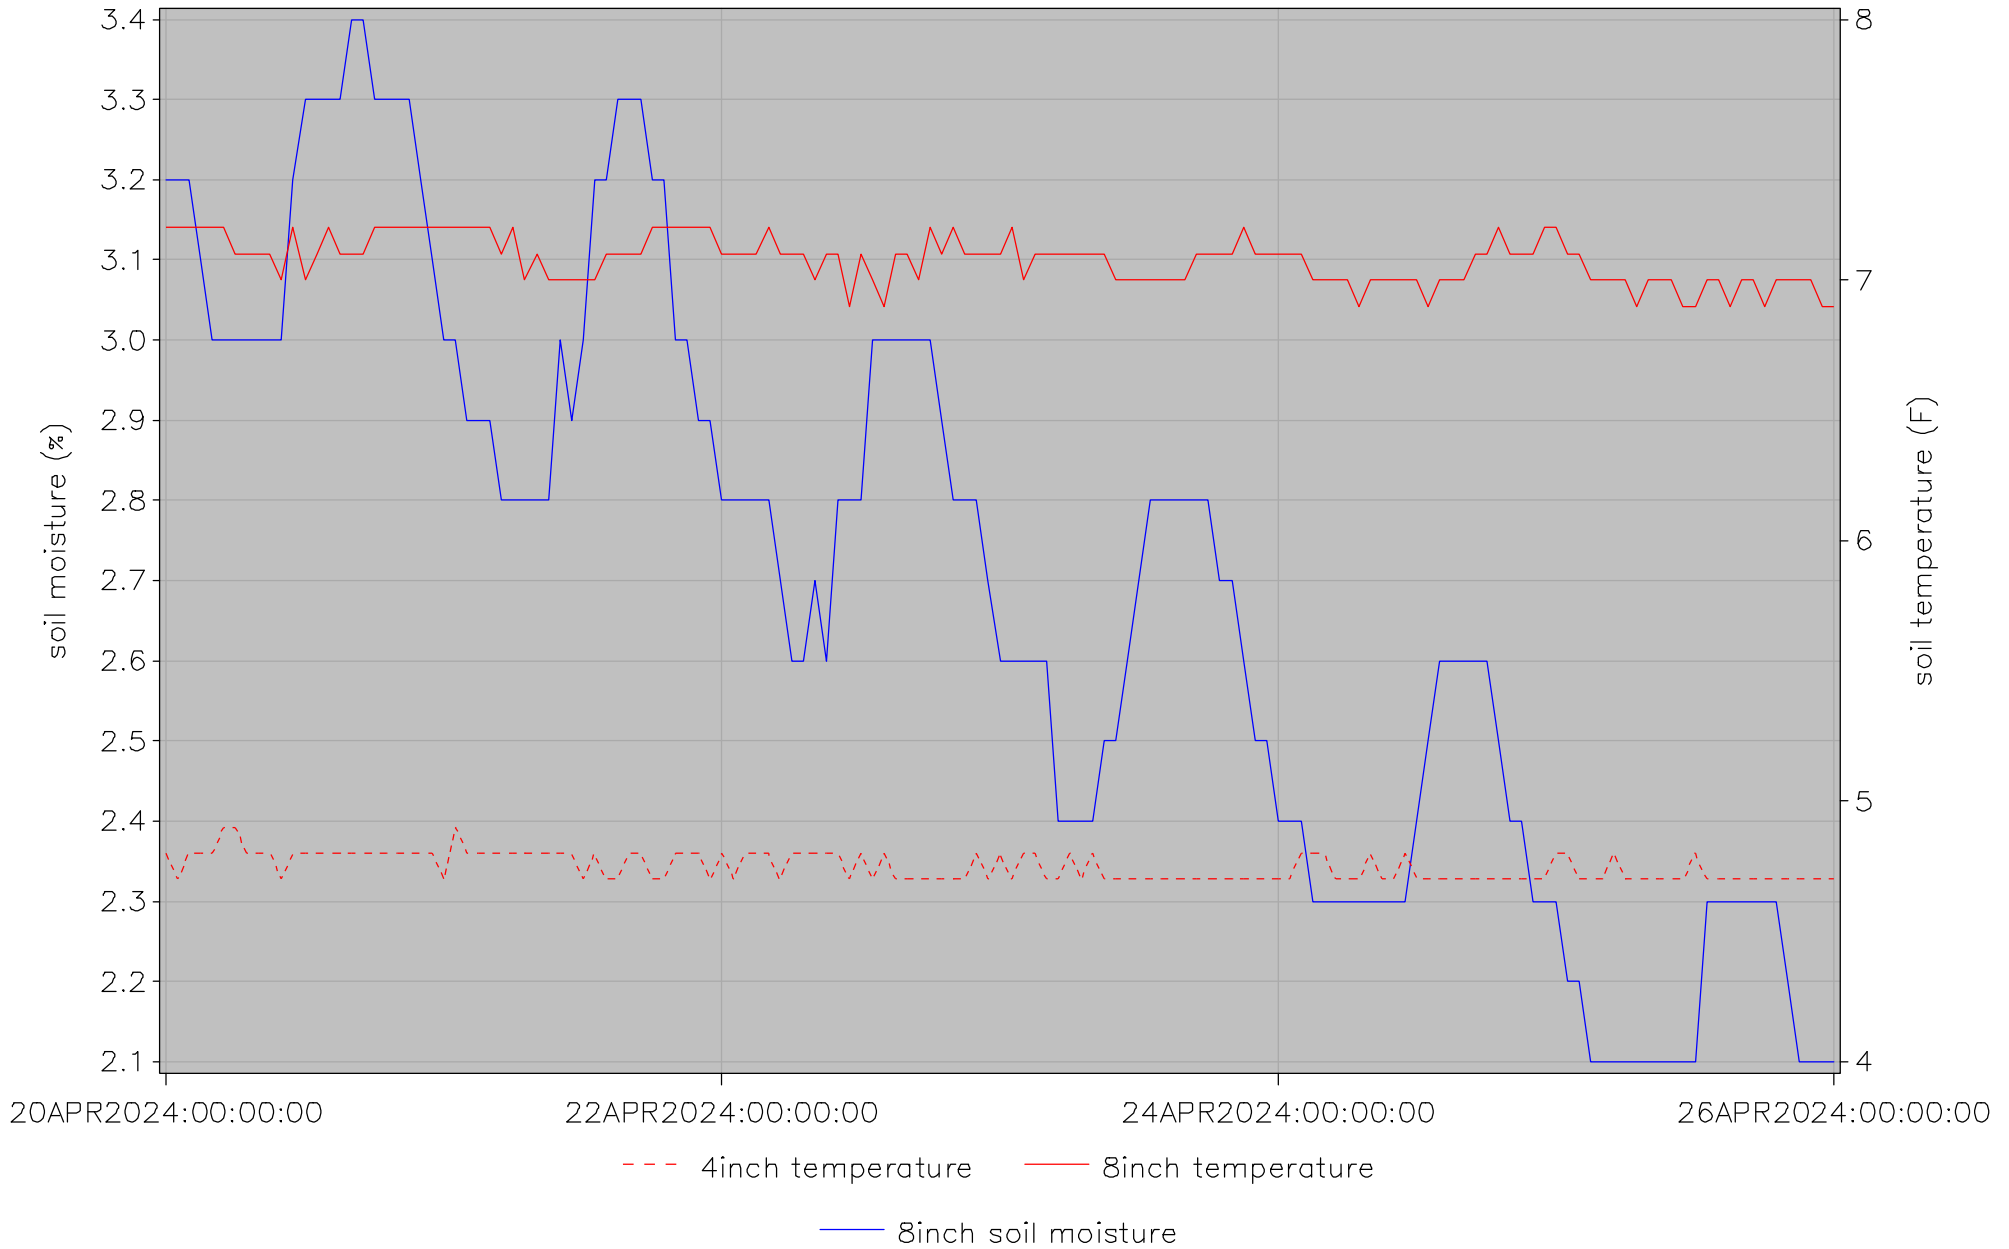

castlev soil status

Hourly Average Soil Moisture and Temperature for the Week

last updated on 26APR2024 at 00:02