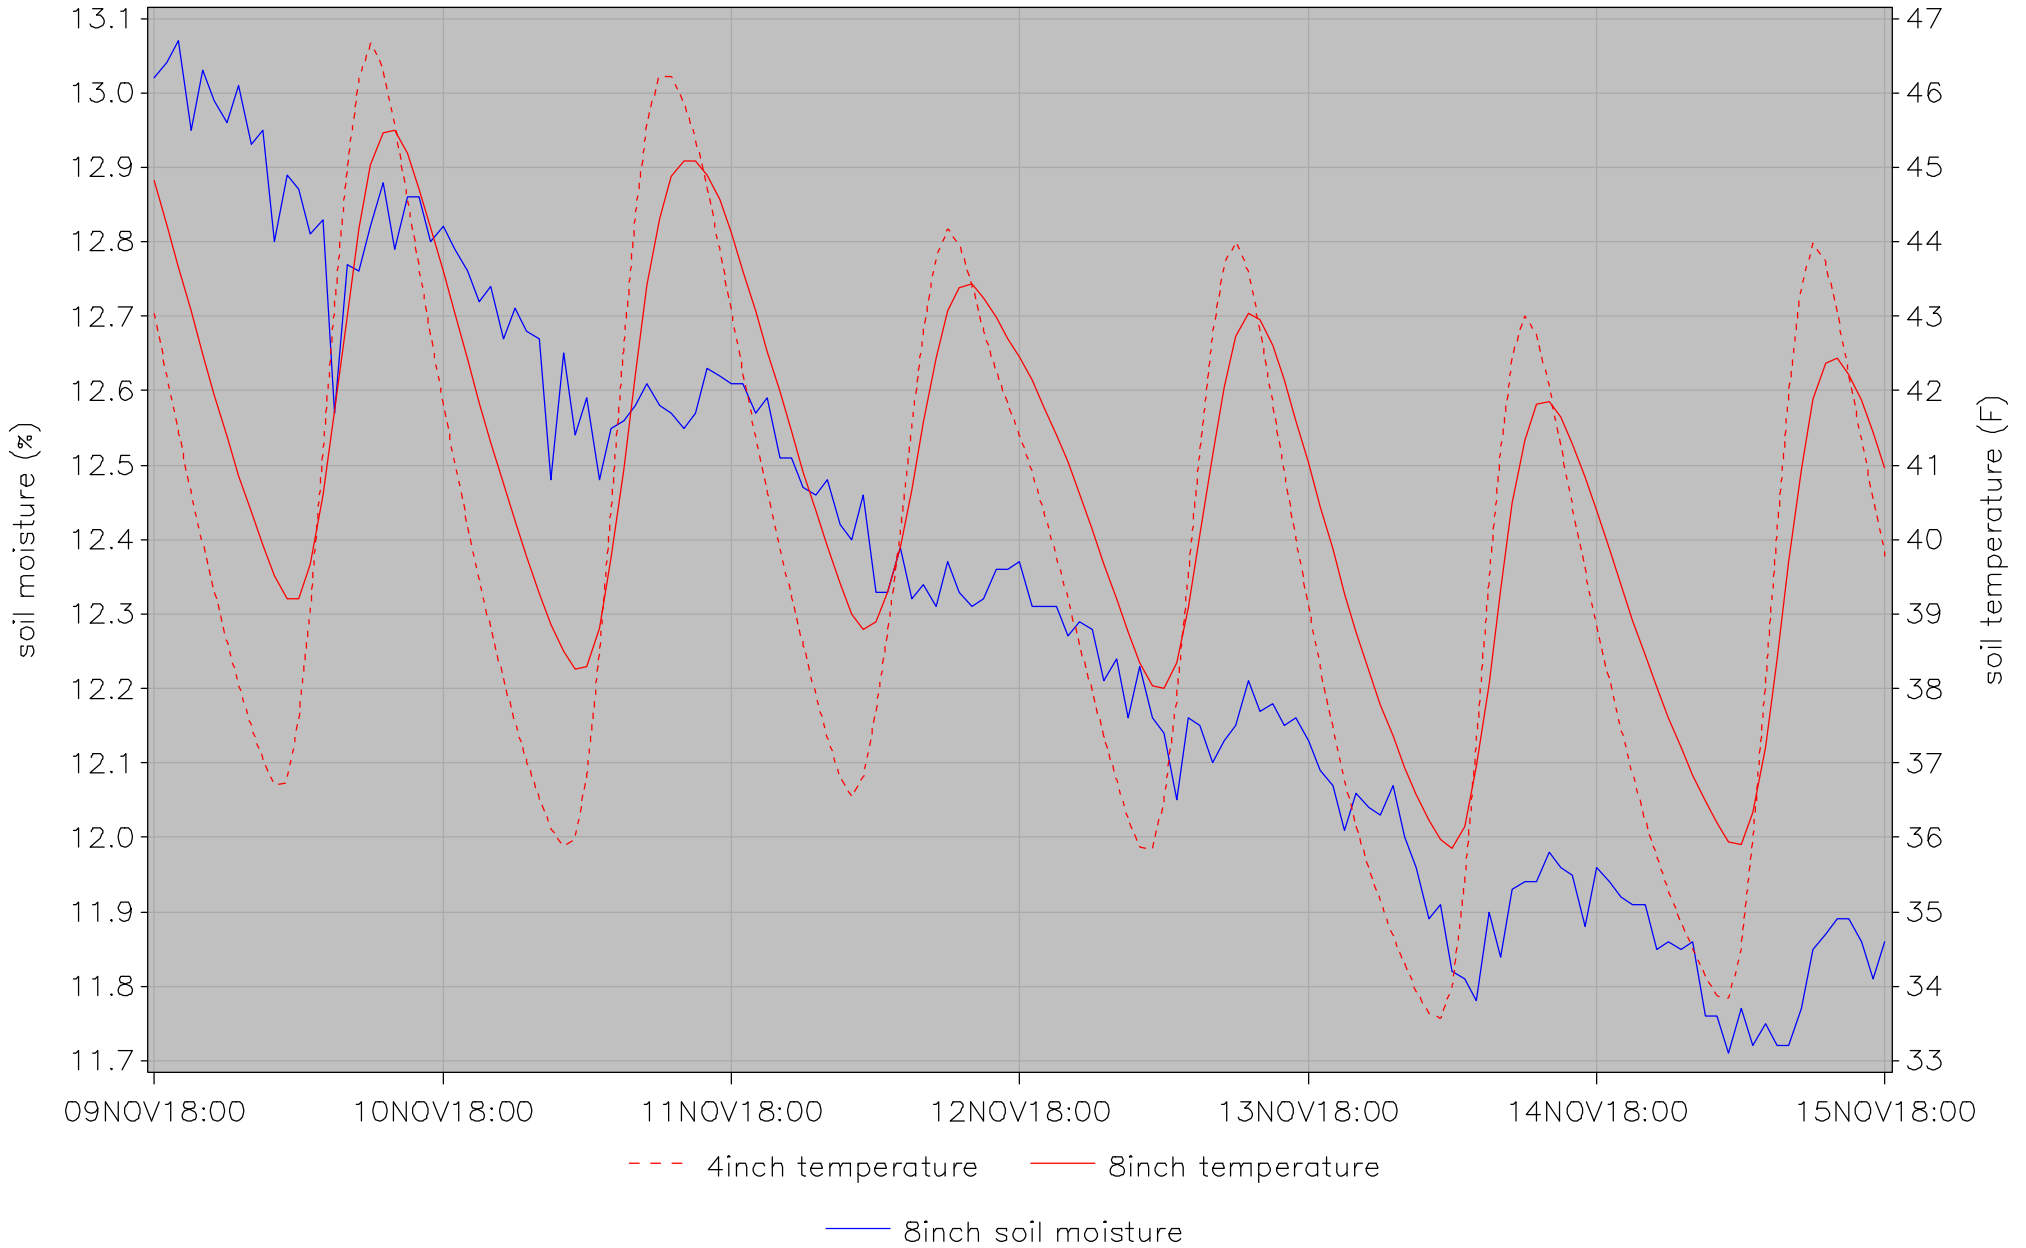

castlev soil status

Hourly Average Soil Moisture and Temperature for the Week

last updated on 15NOV2018 at 00:08