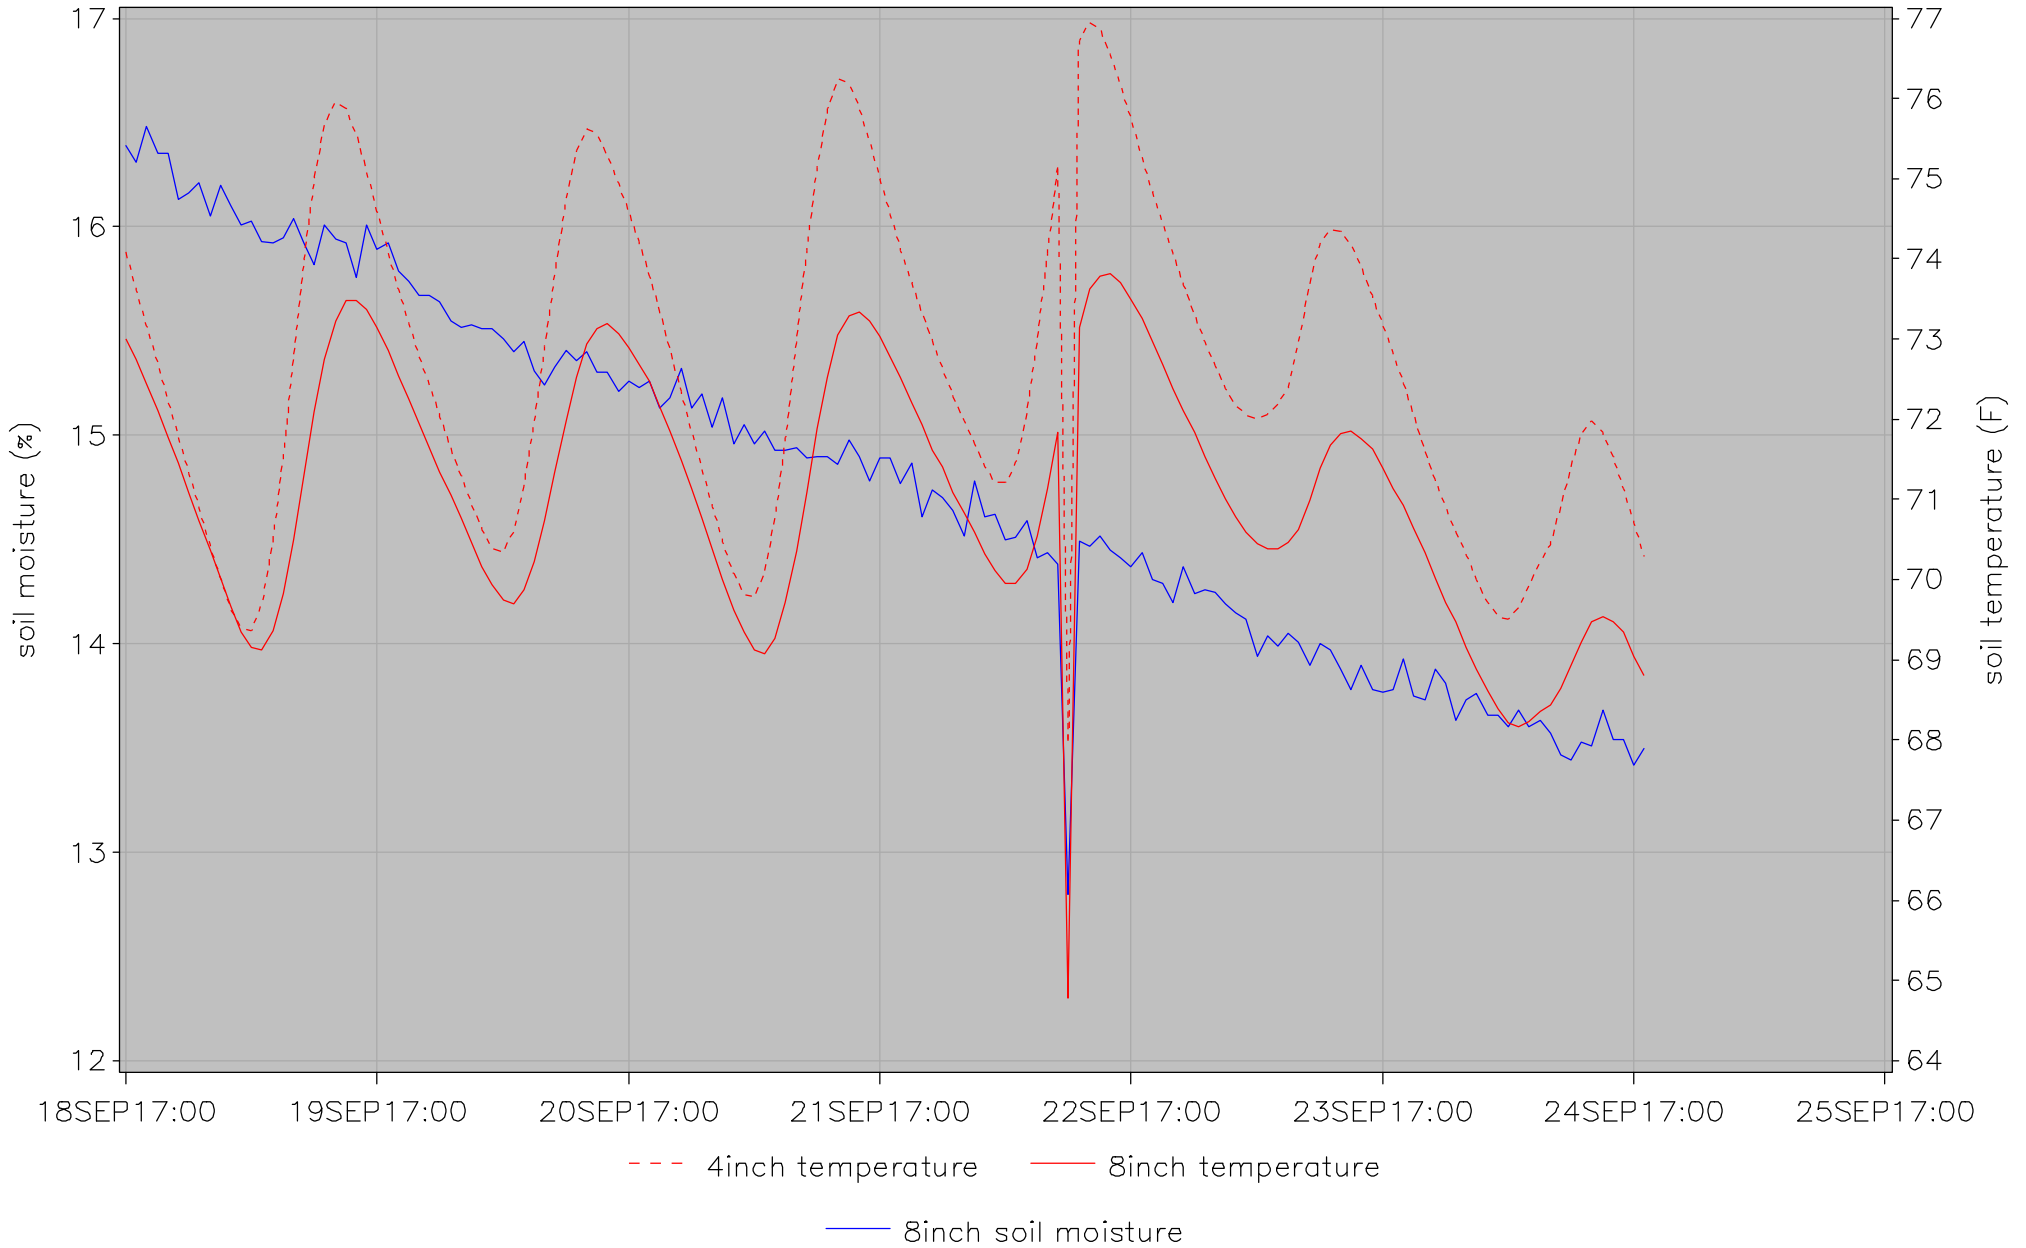

castlev soil status

### Hourly Average Soil Moisture and Temperature for the Week

last updated on 24SEP2017 at 00:11