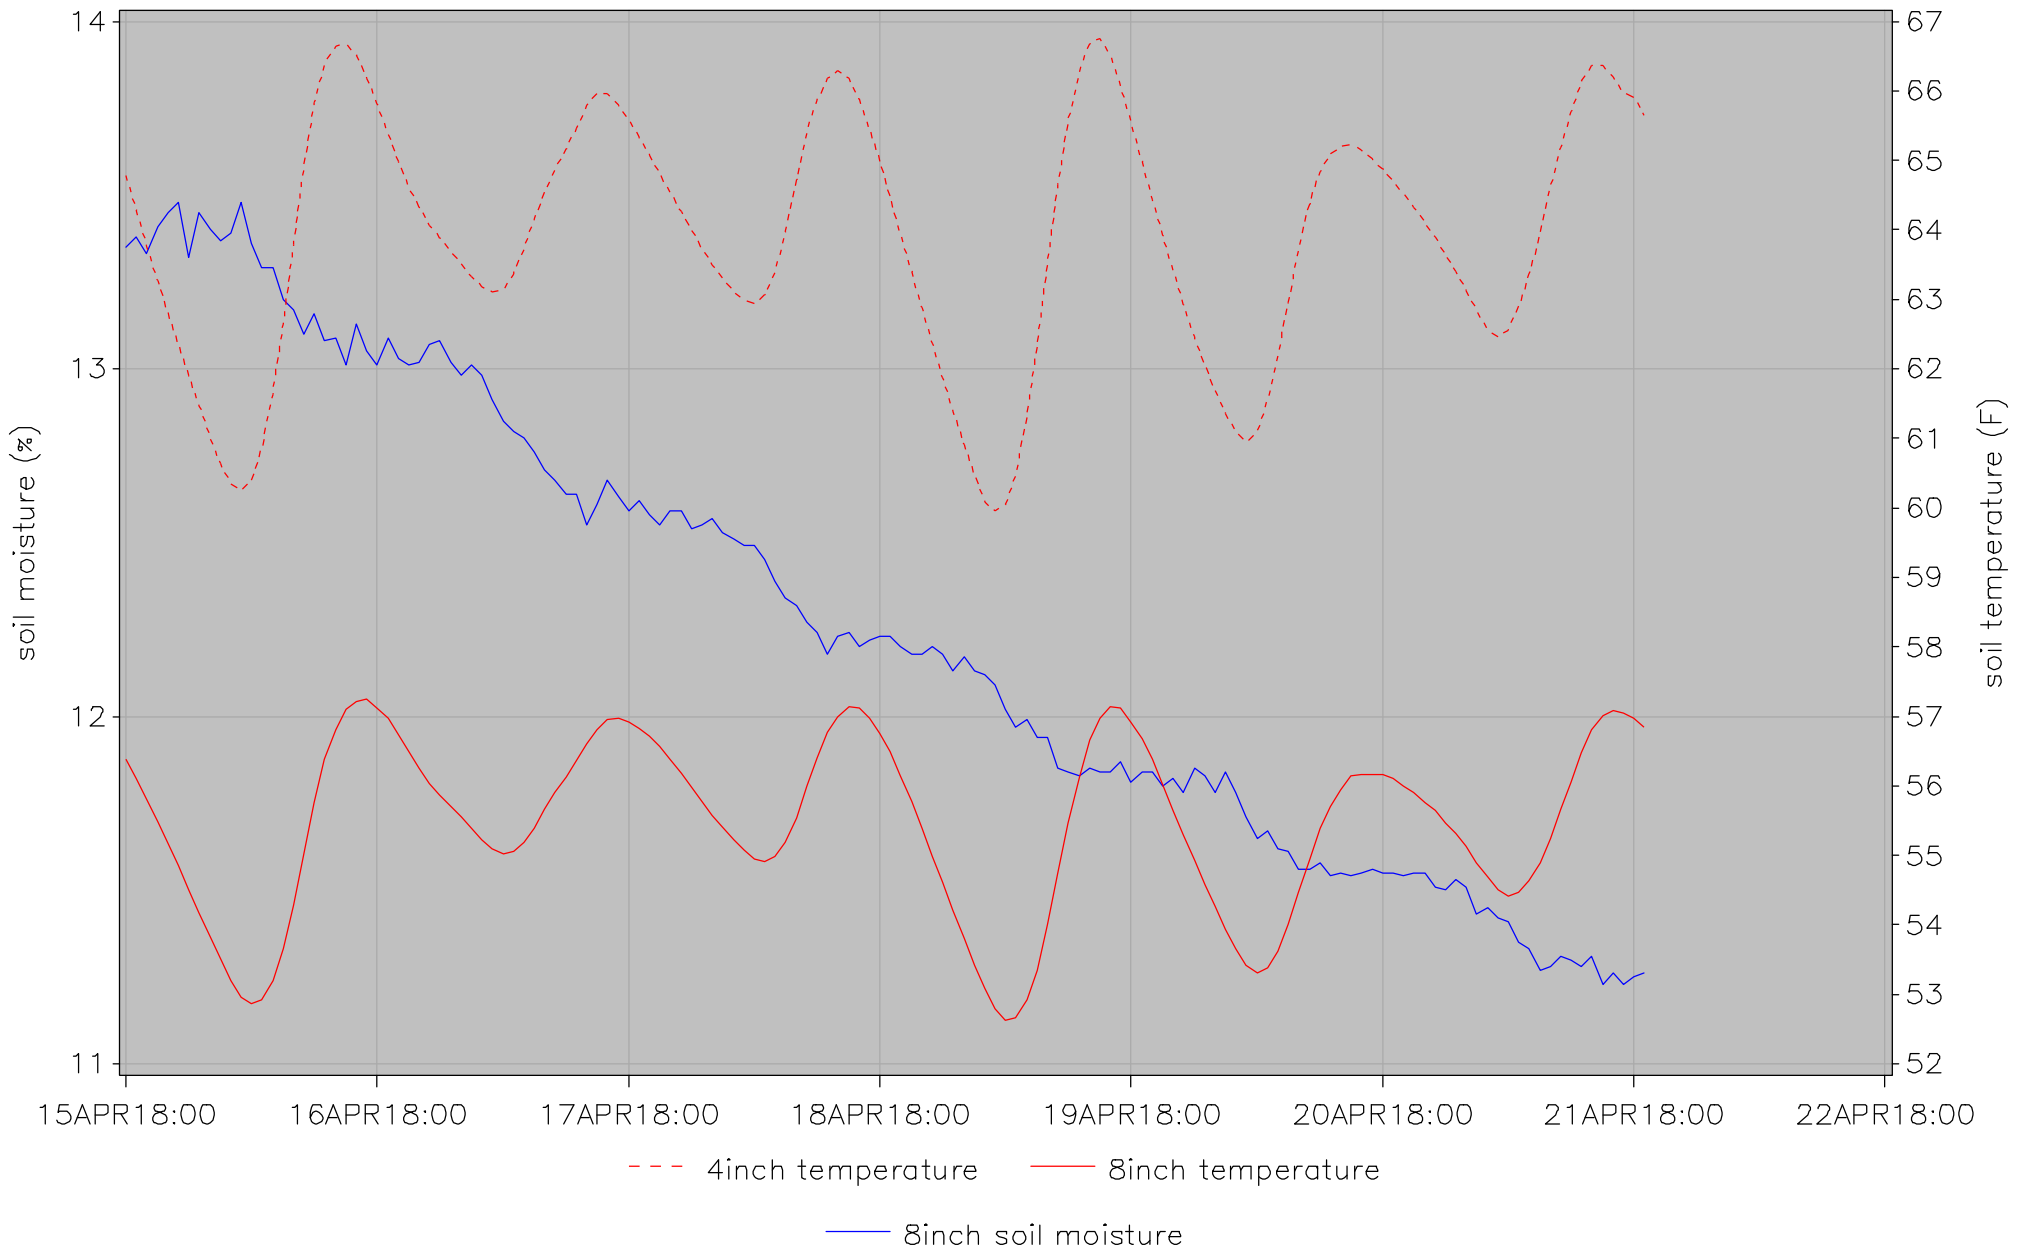

castlev soil status

Hourly Average Soil Moisture and Temperature for the Week

last updated on 21APR2018 at 00:02