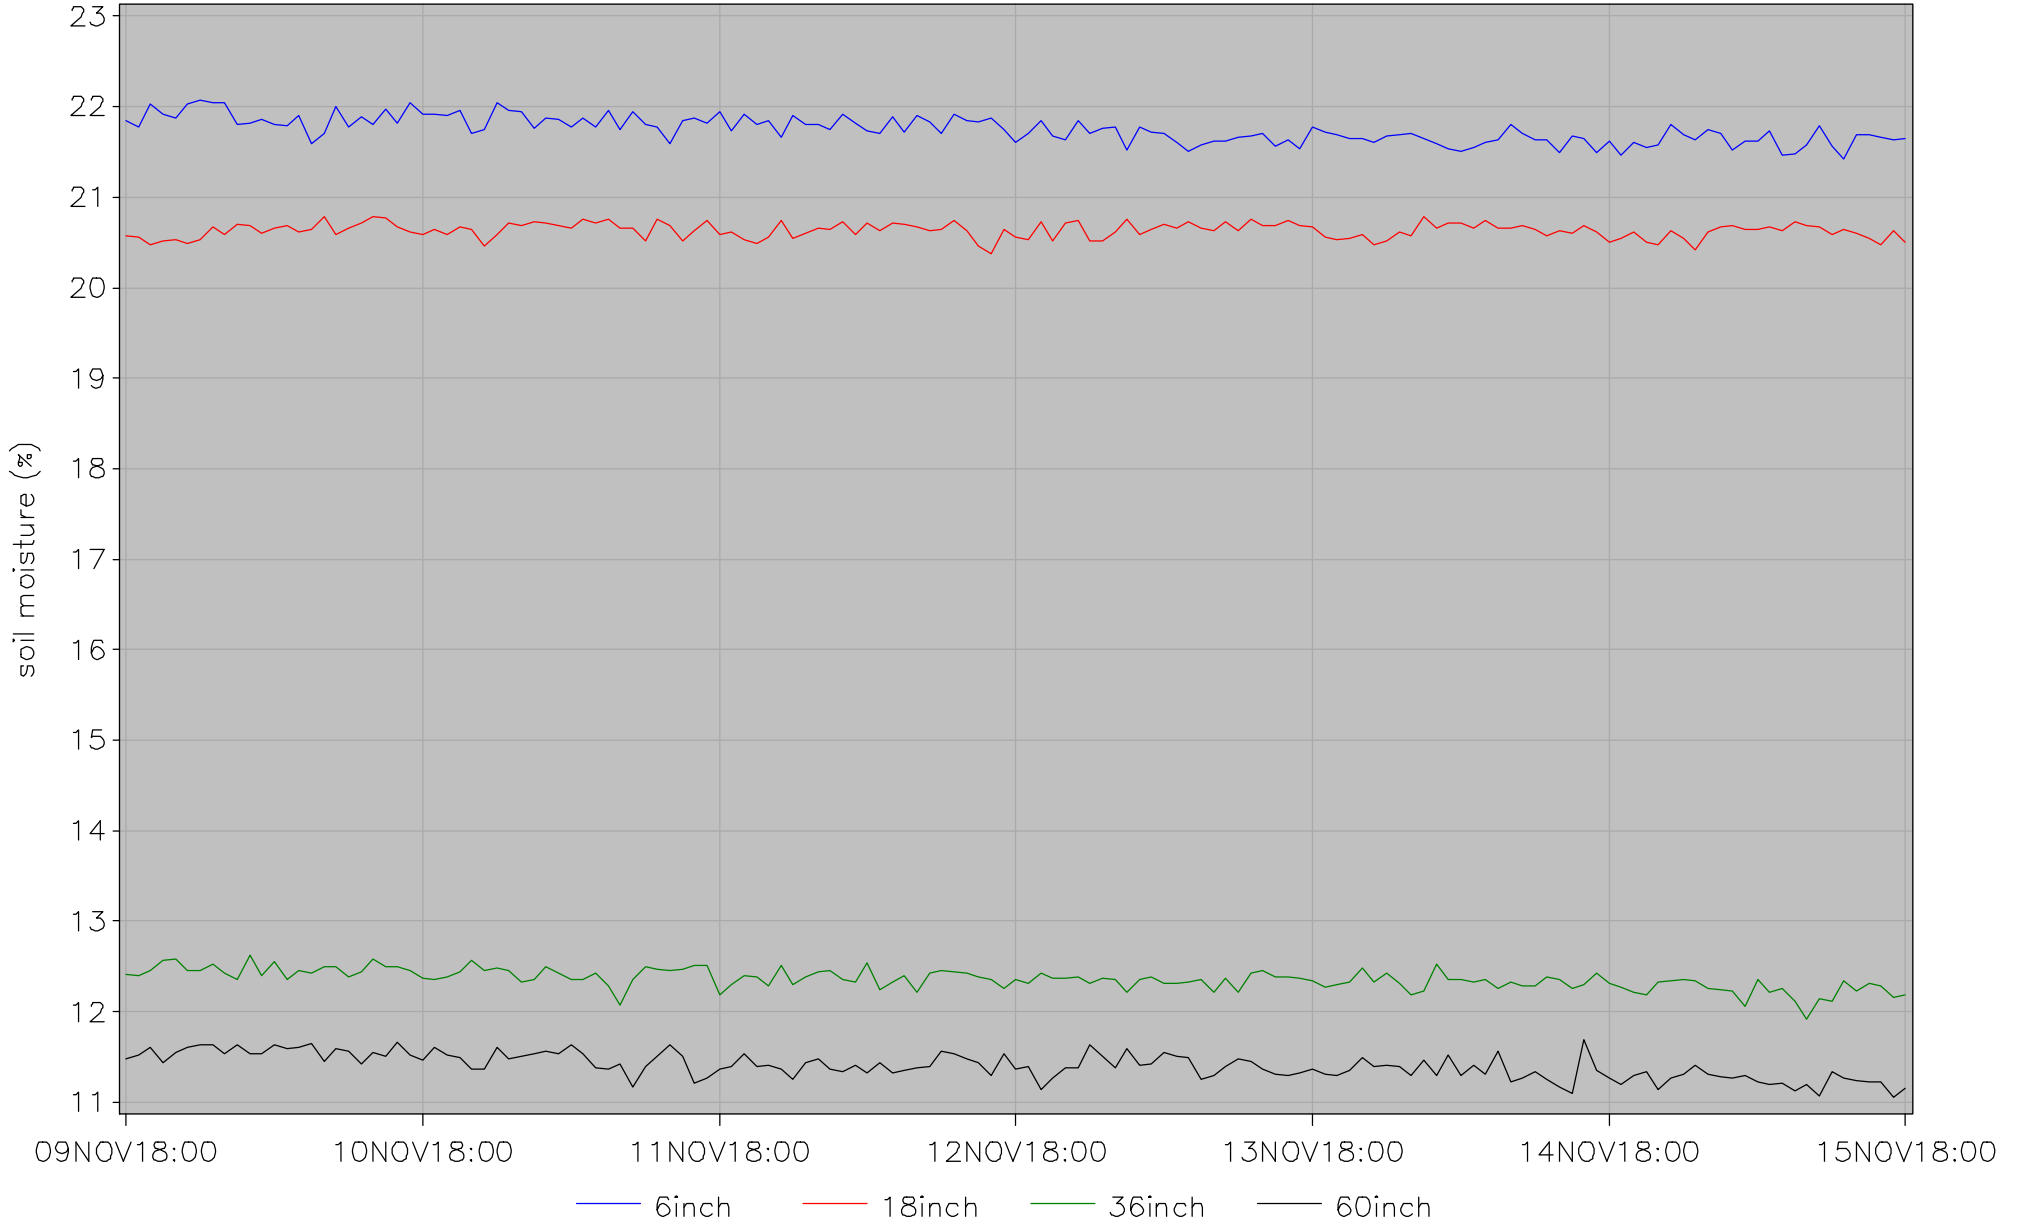

monroe soil status

Hourly Average Soil Moistures for the Week location=east25

monroe soil status

Hourly Average Soil Temperatures for the Week

location=east25

last updated on 15NOV2018 at 00:08