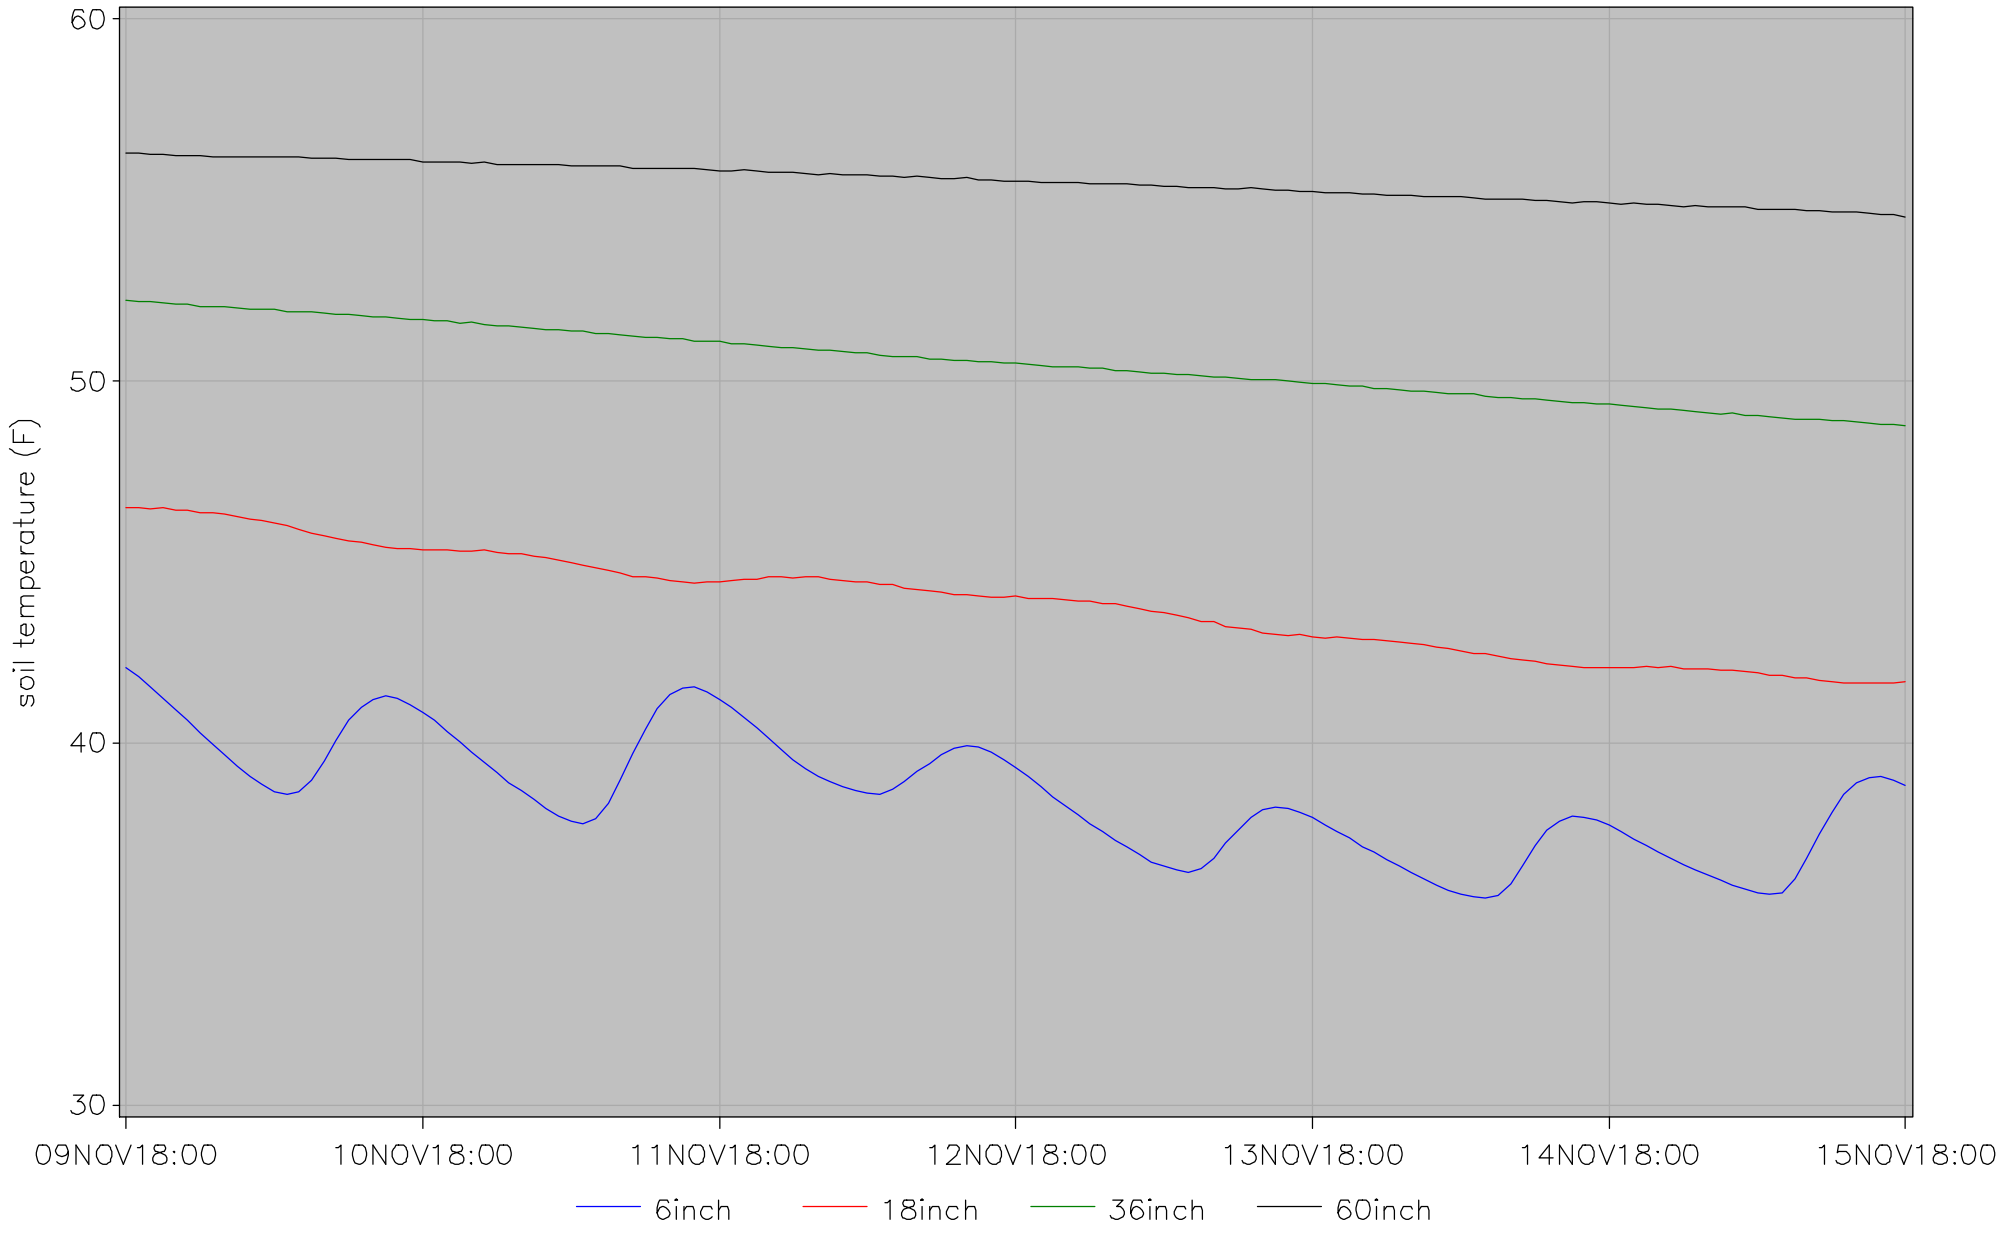

monroe soil status

Hourly Average Soil Moistures for the Week location=east25

monroe soil status

Hourly Average Soil Temperatures for the Week

location=east25

last updated on 15NOV2018 at 00:08