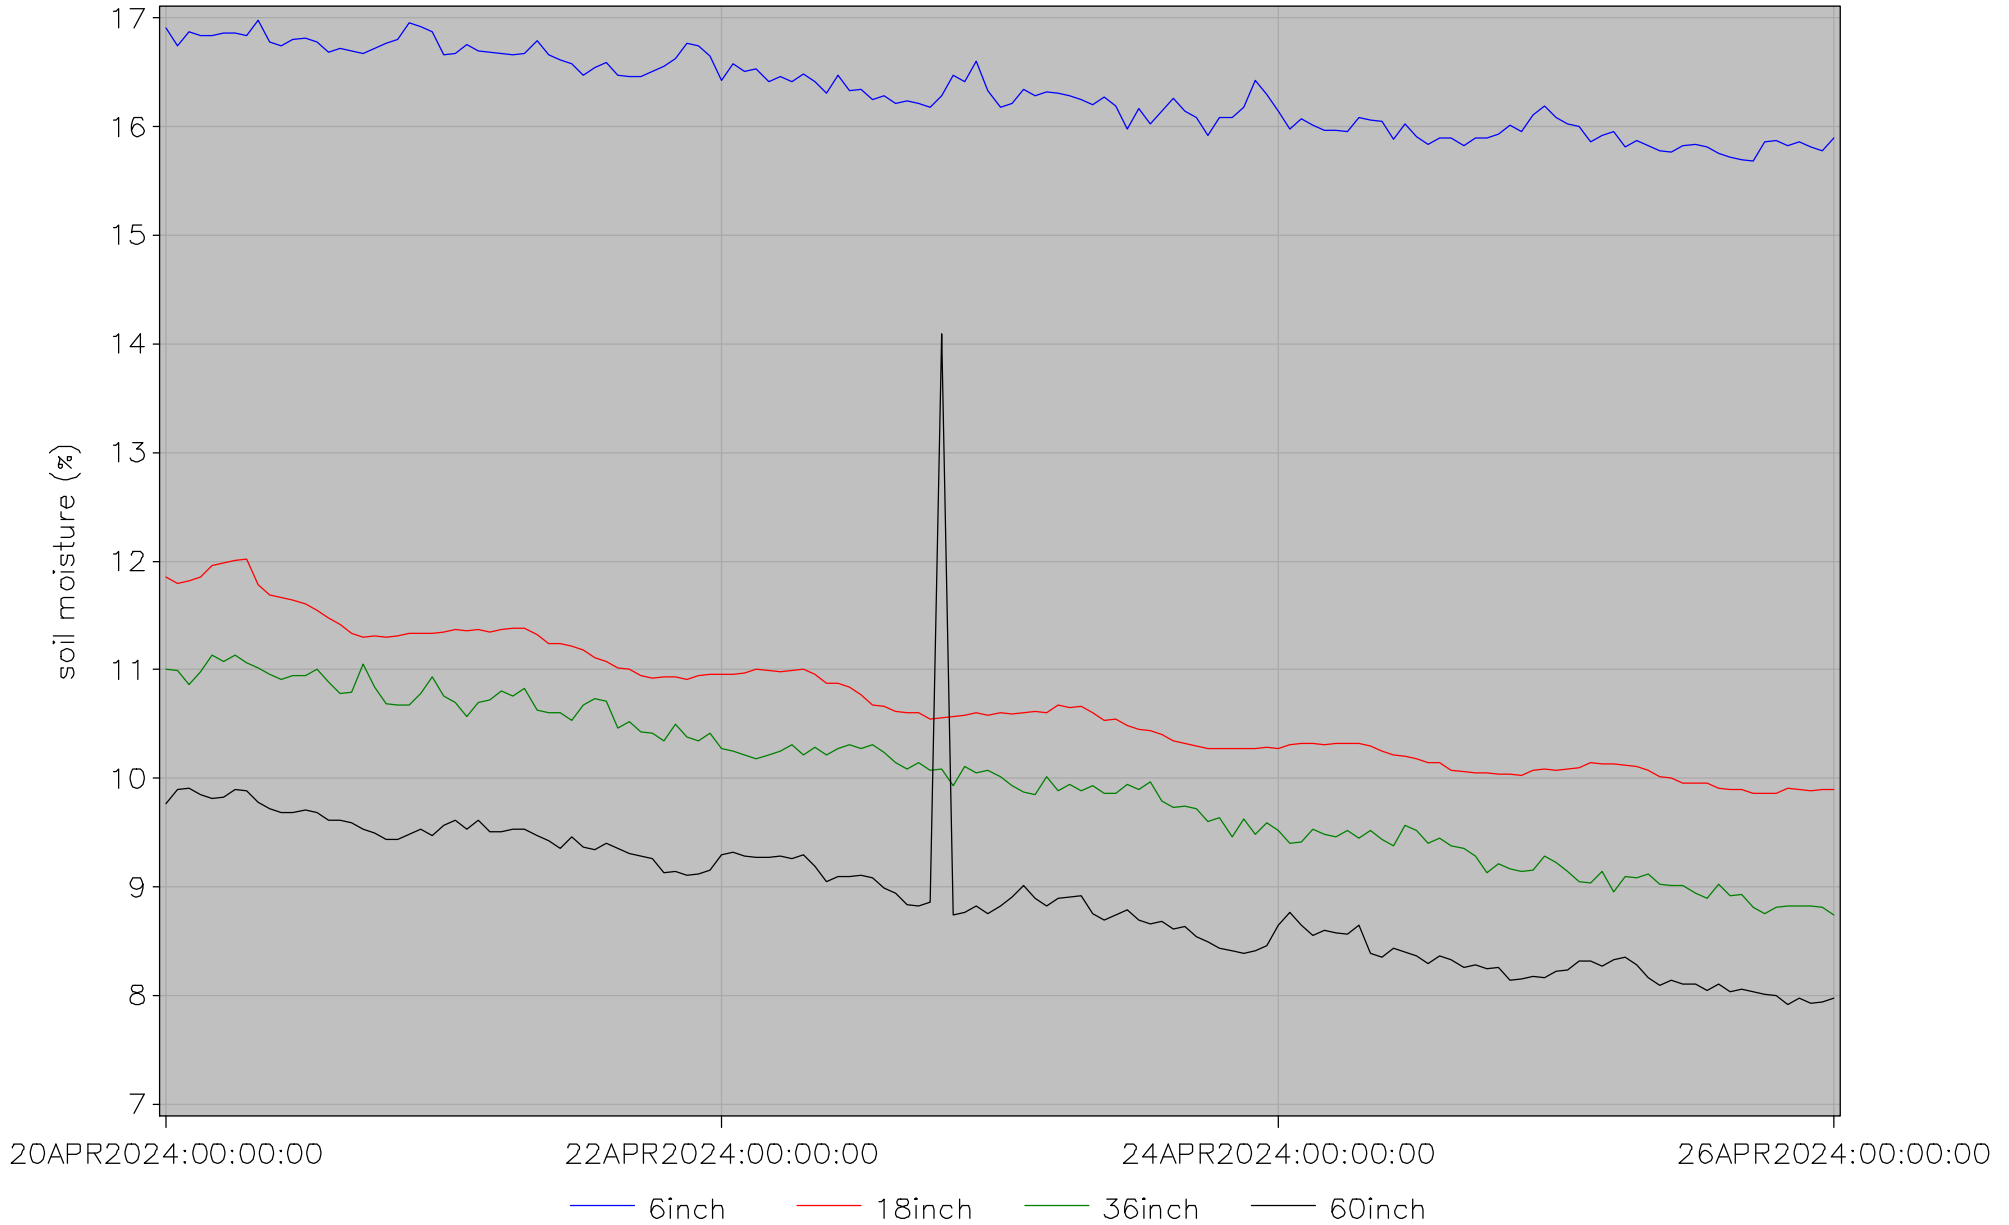

monroe soil status

Hourly Average Soil Moistures for the Week

location=east25

last updated on 26APR2024 at 00:02

monroe soil status

Hourly Average Soil Temperatures for the Week

location=east25

last updated on 26APR2024 at 00:02