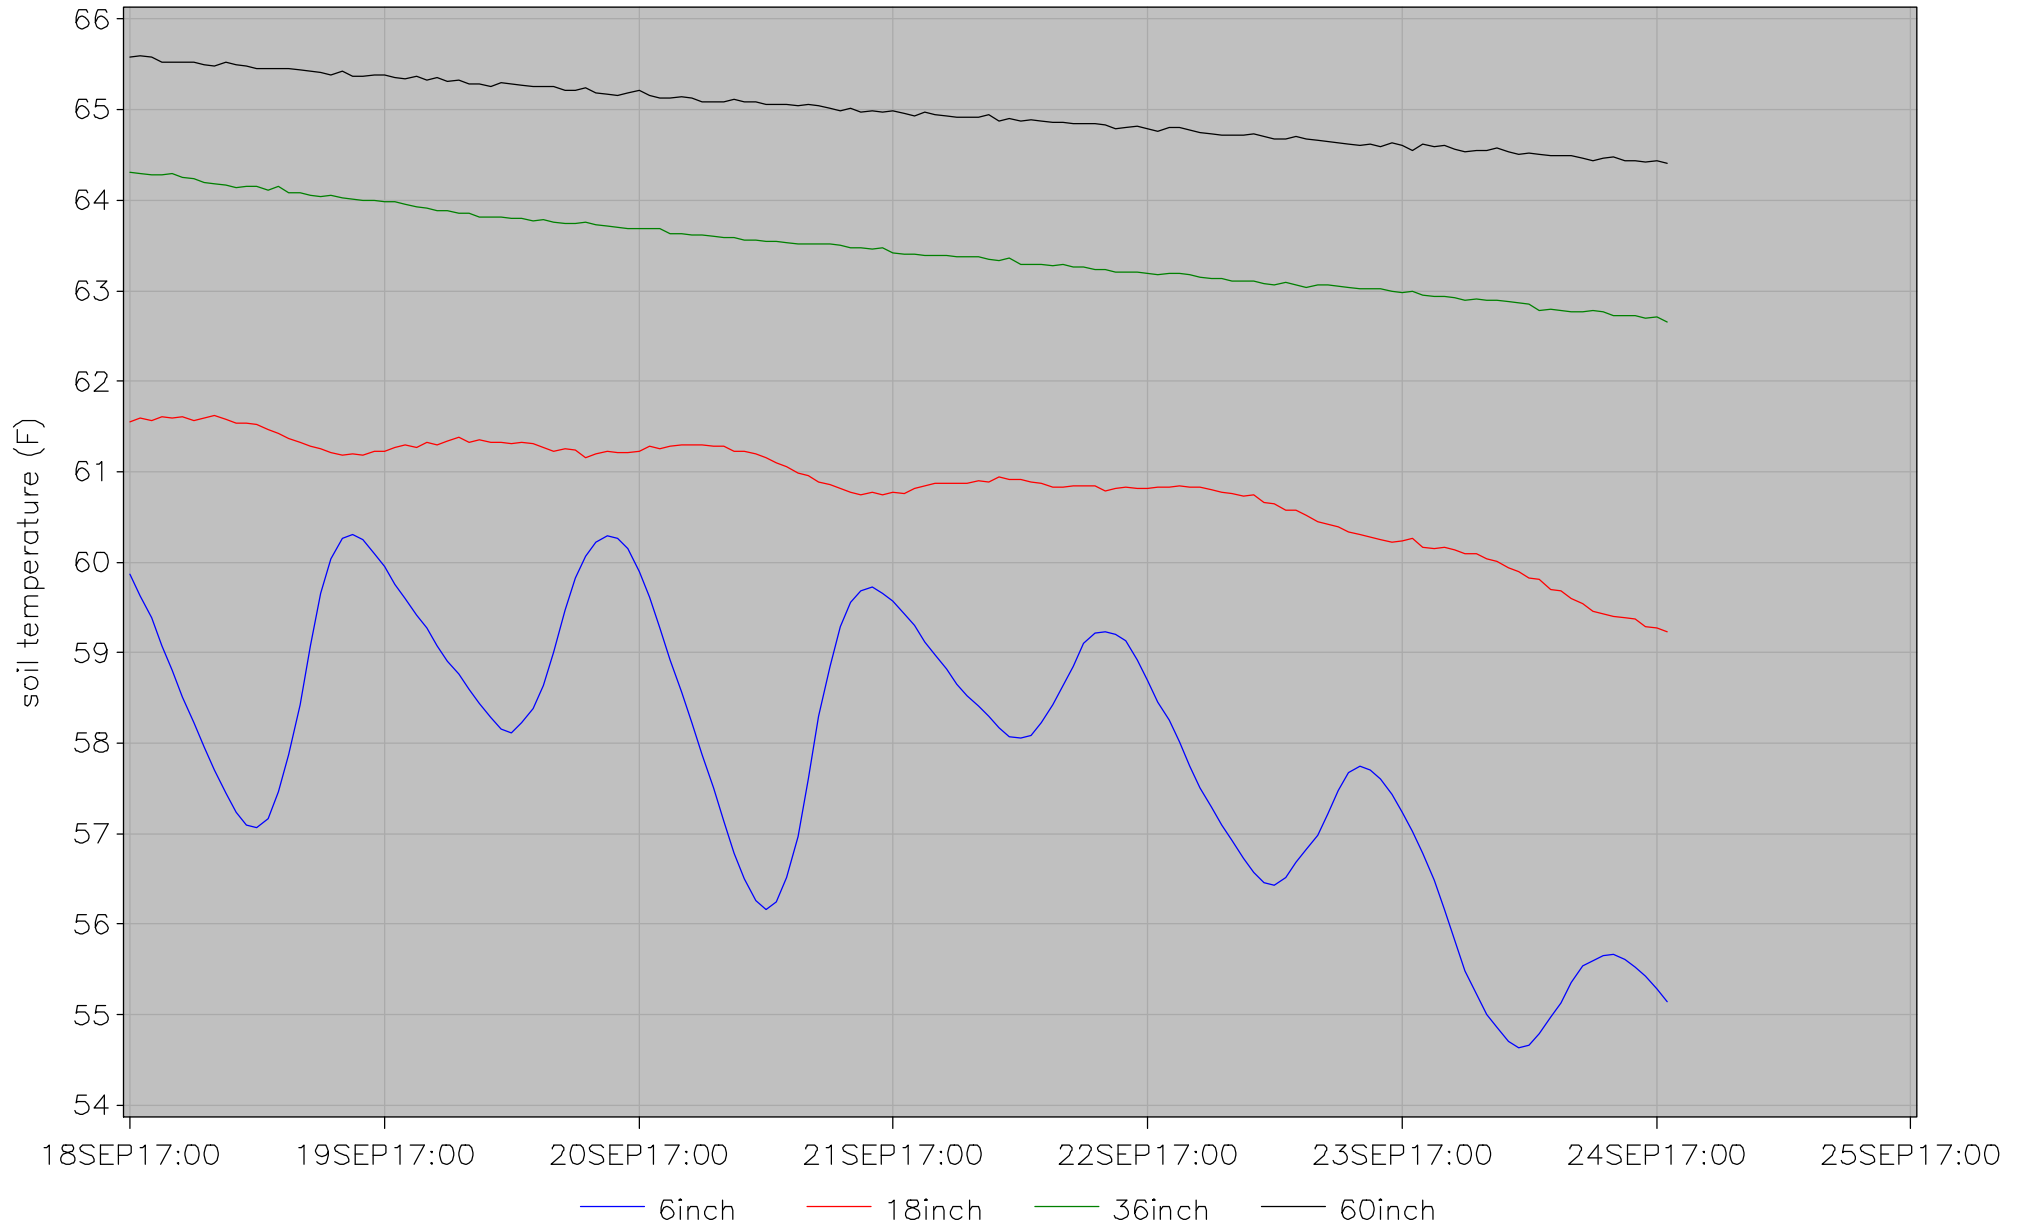

monroe soil status

Hourly Average Soil Moistures for the Week location=east25

last updated on 24SEP2017 at 00:11

monroe soil status

Hourly Average Soil Temperatures for the Week

location=east25

last updated on 24SEP2017 at 00:11