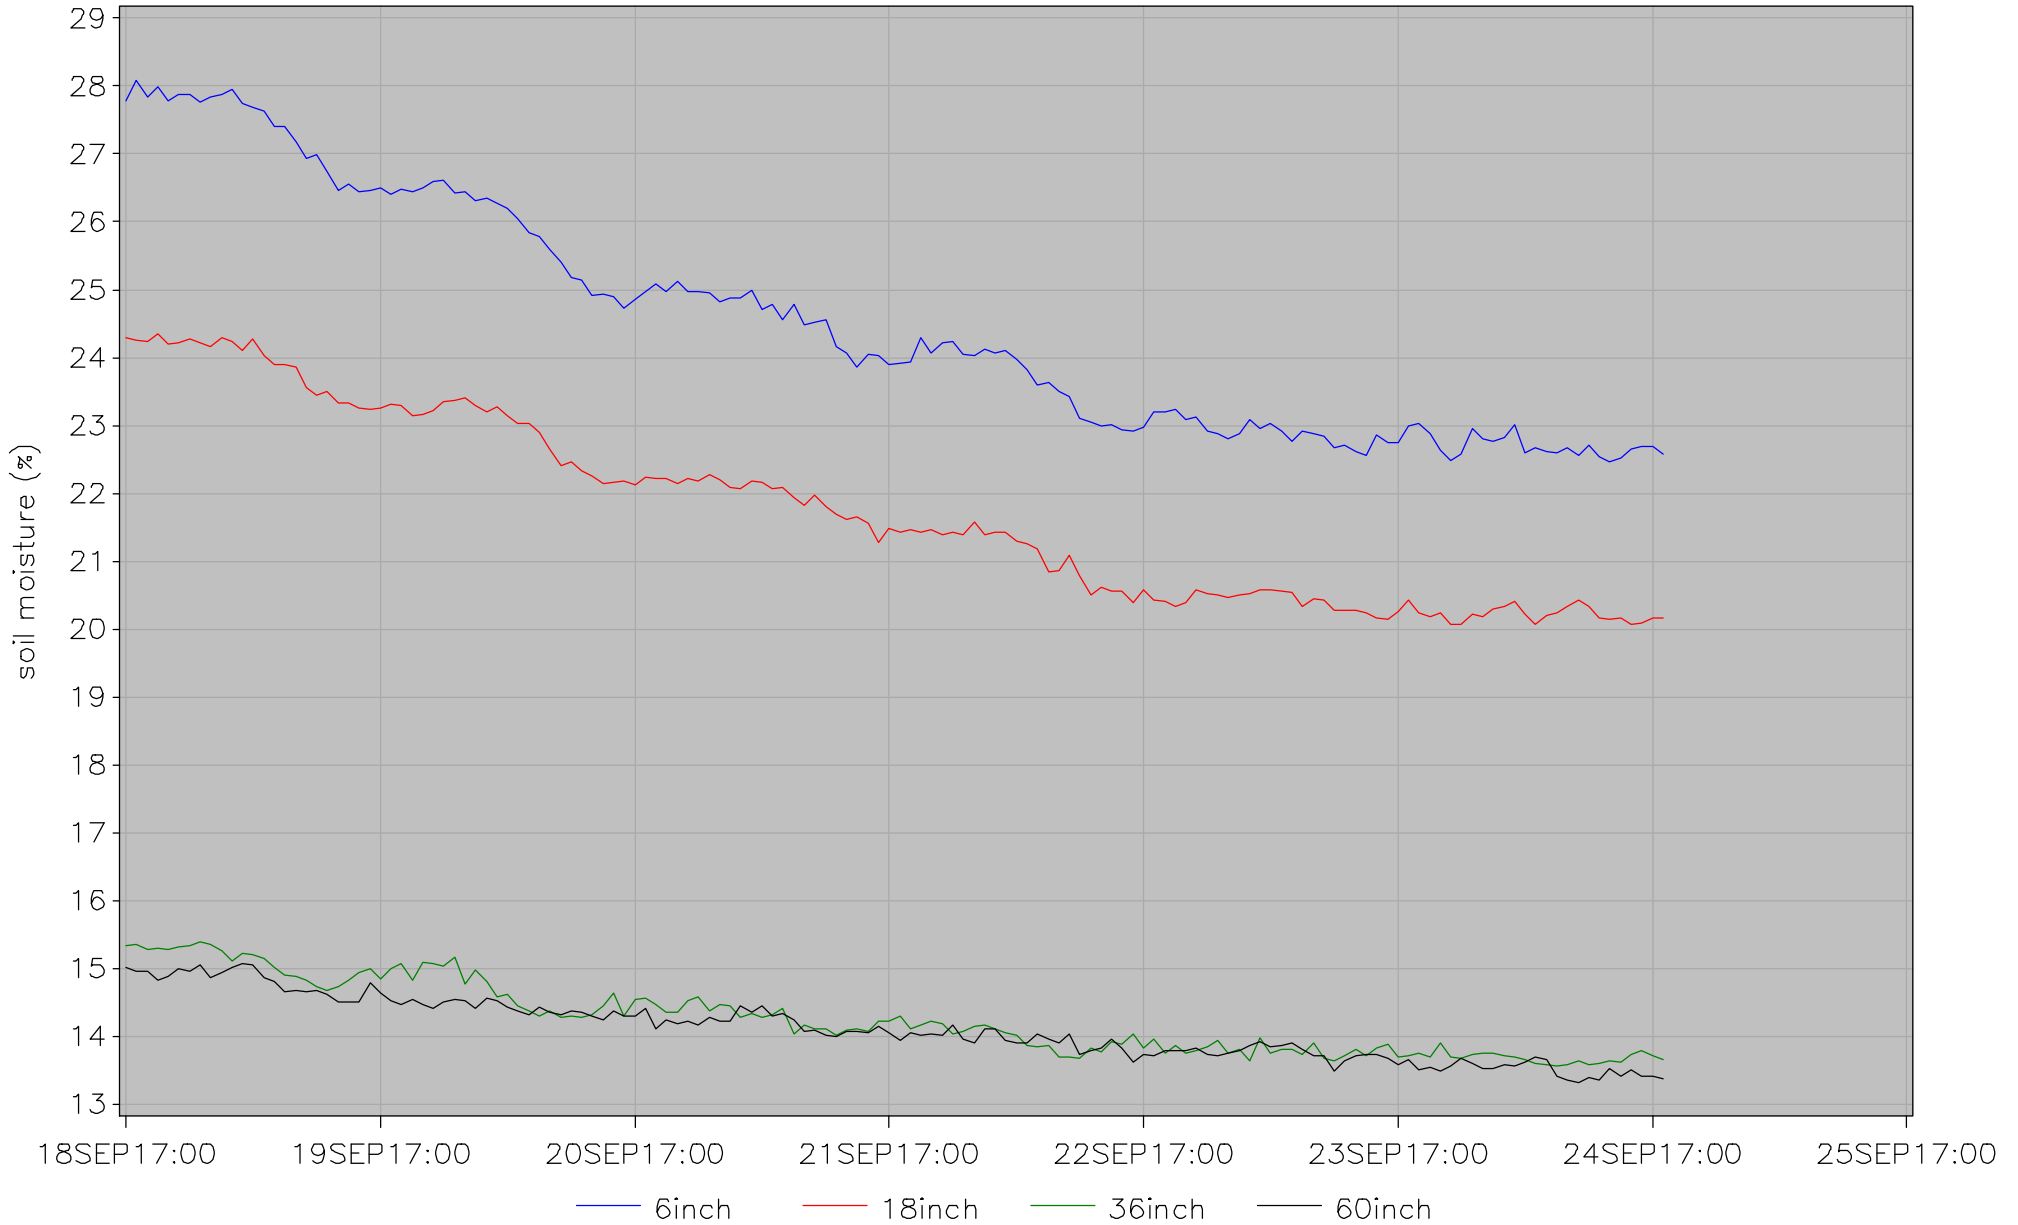

monroe soil status

Hourly Average Soil Moistures for the Week location=east25

last updated on 24SEP2017 at 00:11

monroe soil status

Hourly Average Soil Temperatures for the Week

location=east25

last updated on 24SEP2017 at 00:11