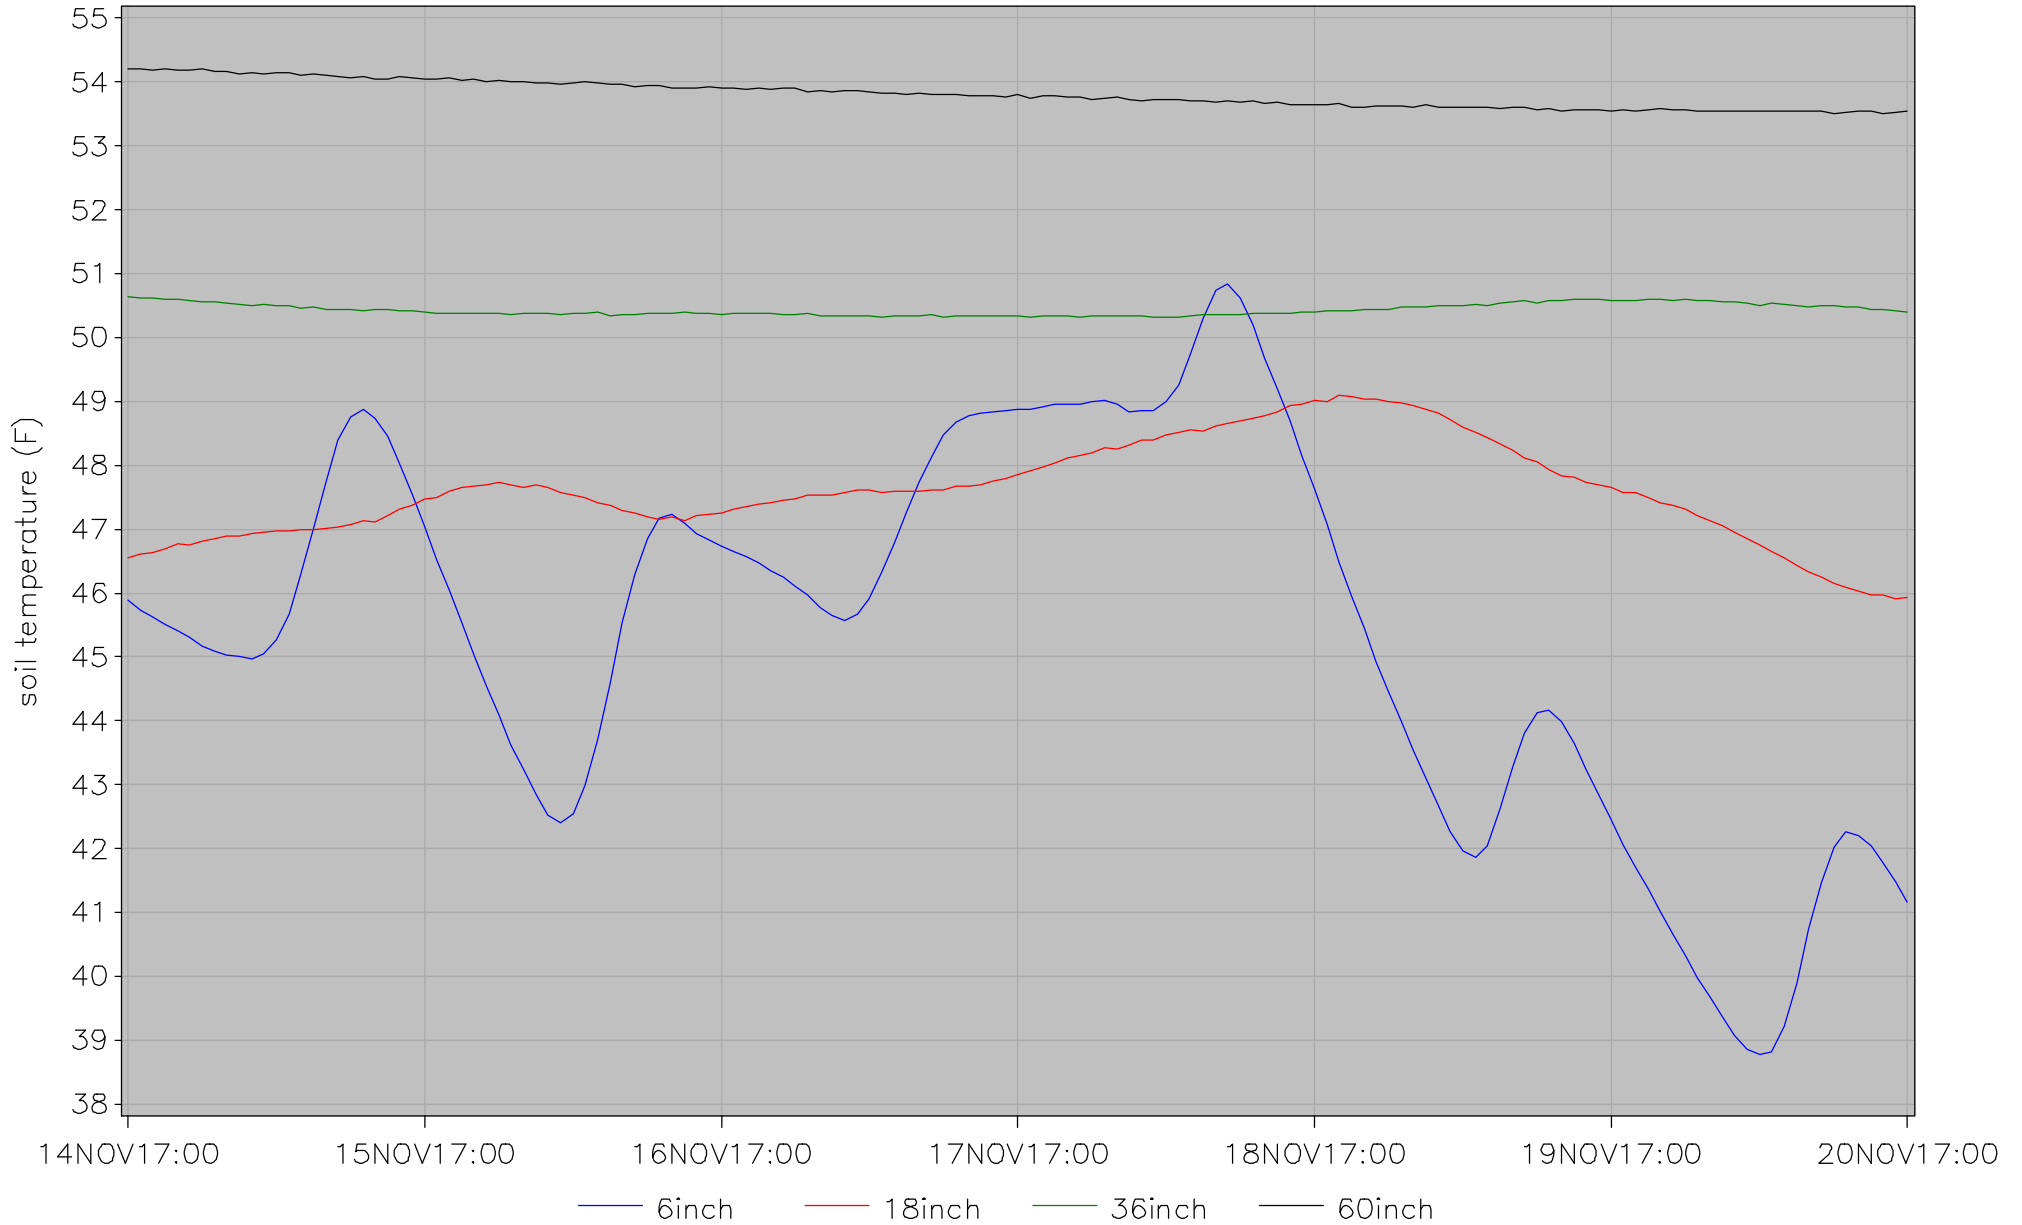

### Hourly Average Soil Moistures for the Week location=east25

last updated on 20NOV2017 at 00:17

monroe soil status

# Hourly Average Soil Temperatures for the Week

location=east25

last updated on 20NOV2017 at 00:17