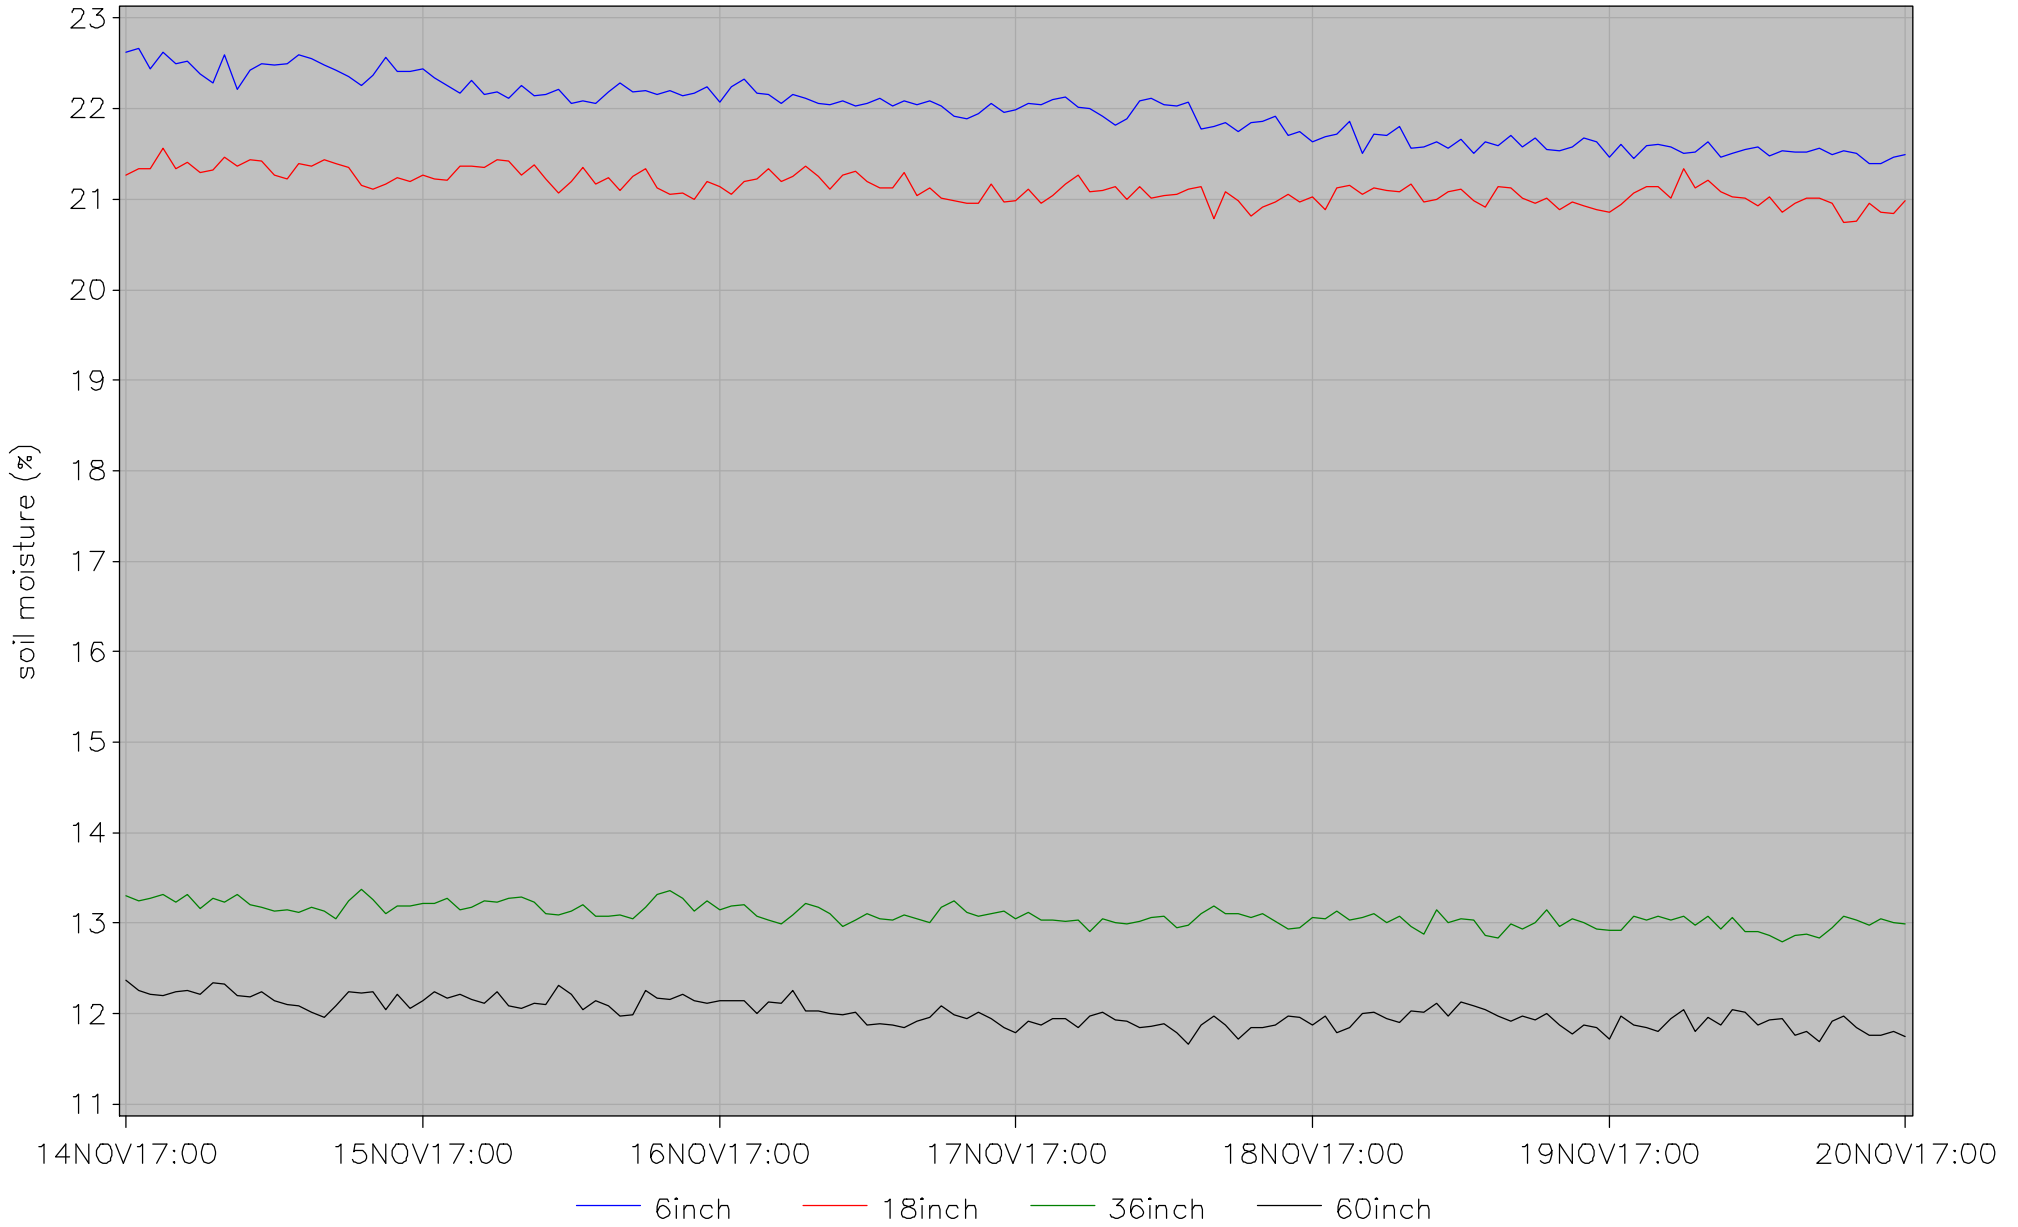

monroe soil status

### Hourly Average Soil Moistures for the Week location=east25

last updated on 20NOV2017 at 00:17

monroe soil status

# Hourly Average Soil Temperatures for the Week

location=east25

last updated on 20NOV2017 at 00:17