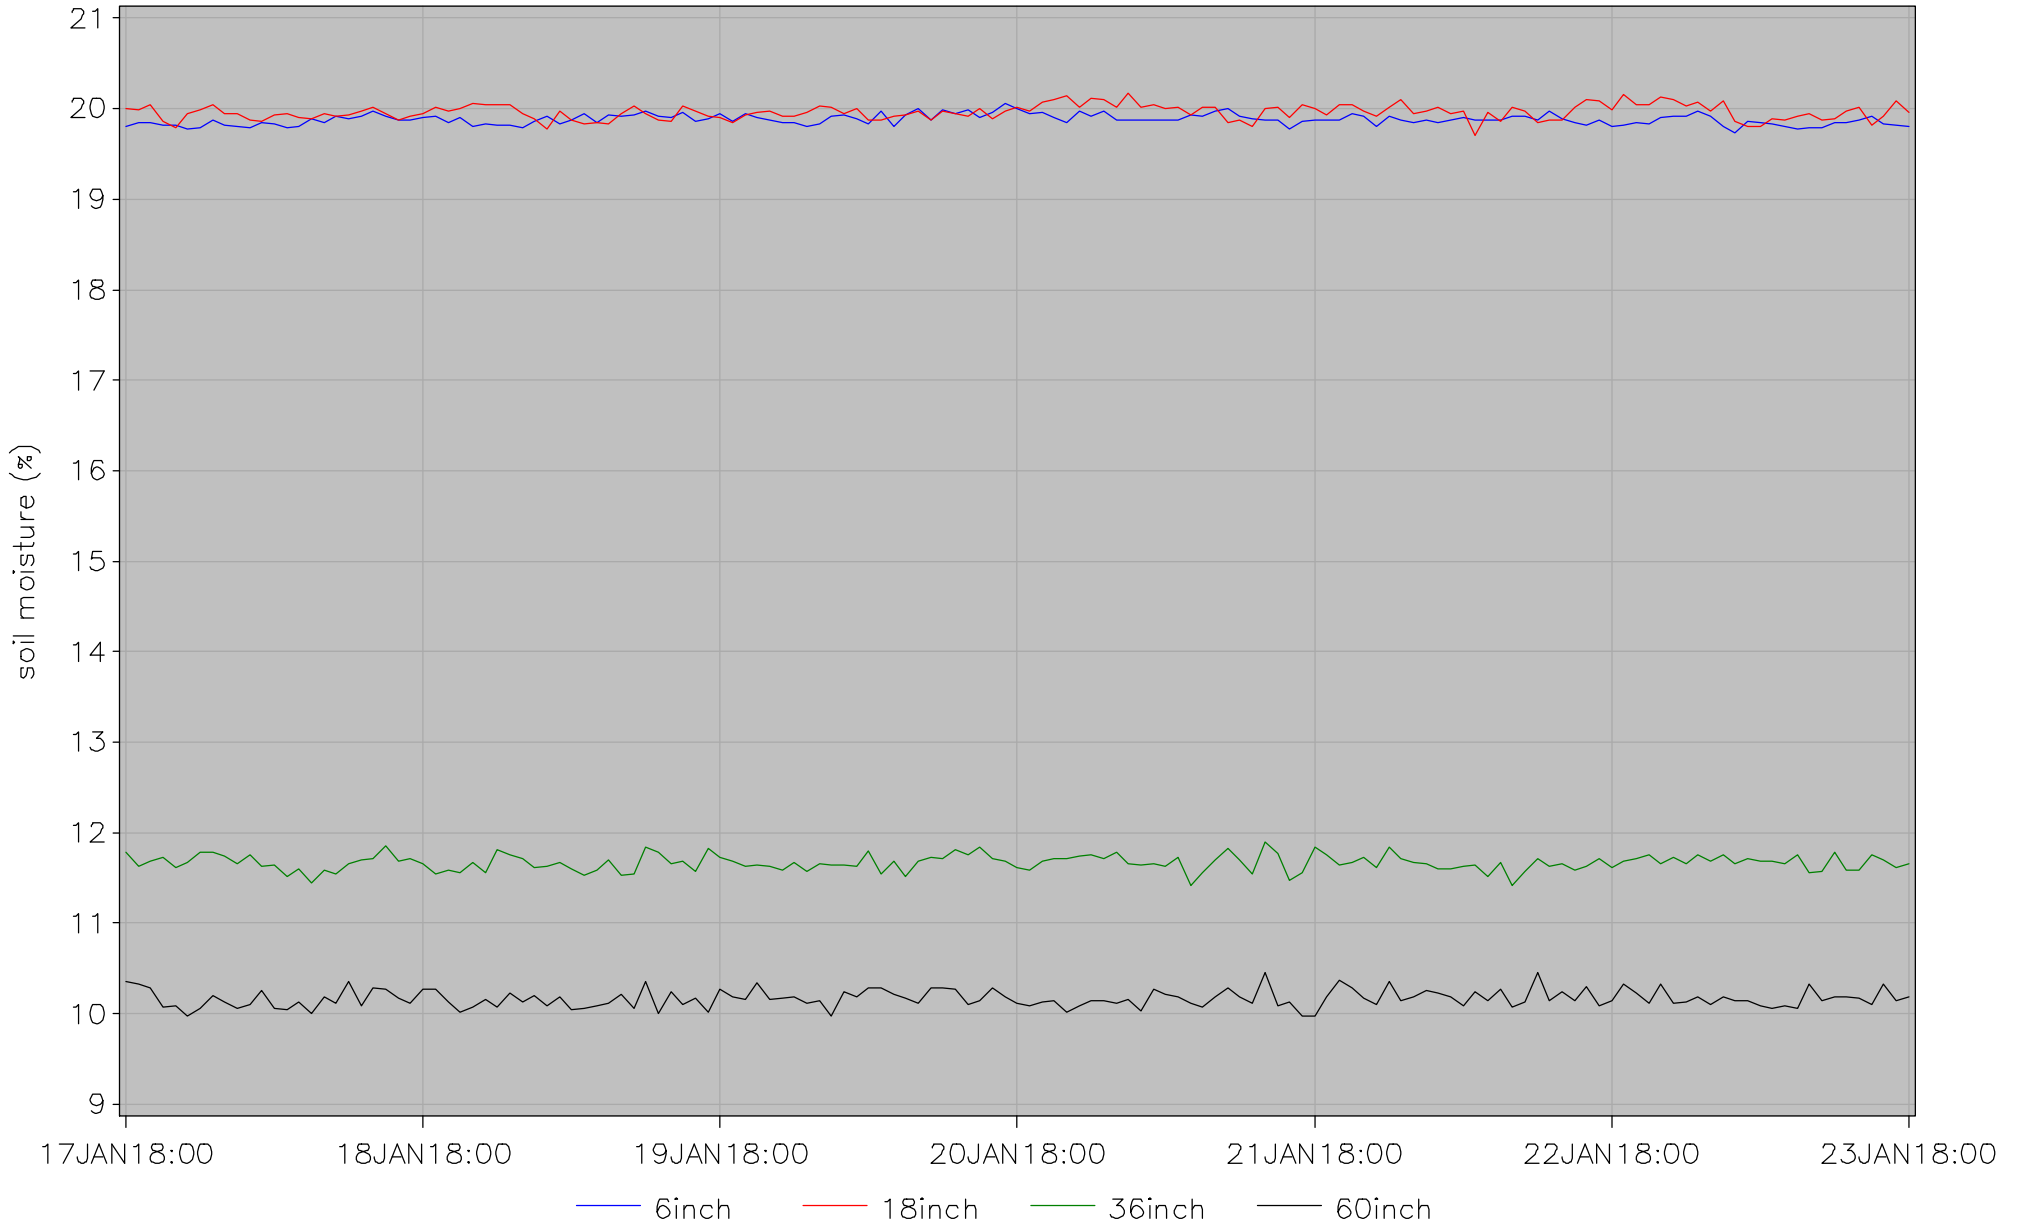

monroe soil status

Hourly Average Soil Moistures for the Week

location=east25

last updated on 23 JAN 2018 at 00:02

monroe soil status

Hourly Average Soil Temperatures for the Week

location=east25

last updated on 23JAN2018 at 00:02