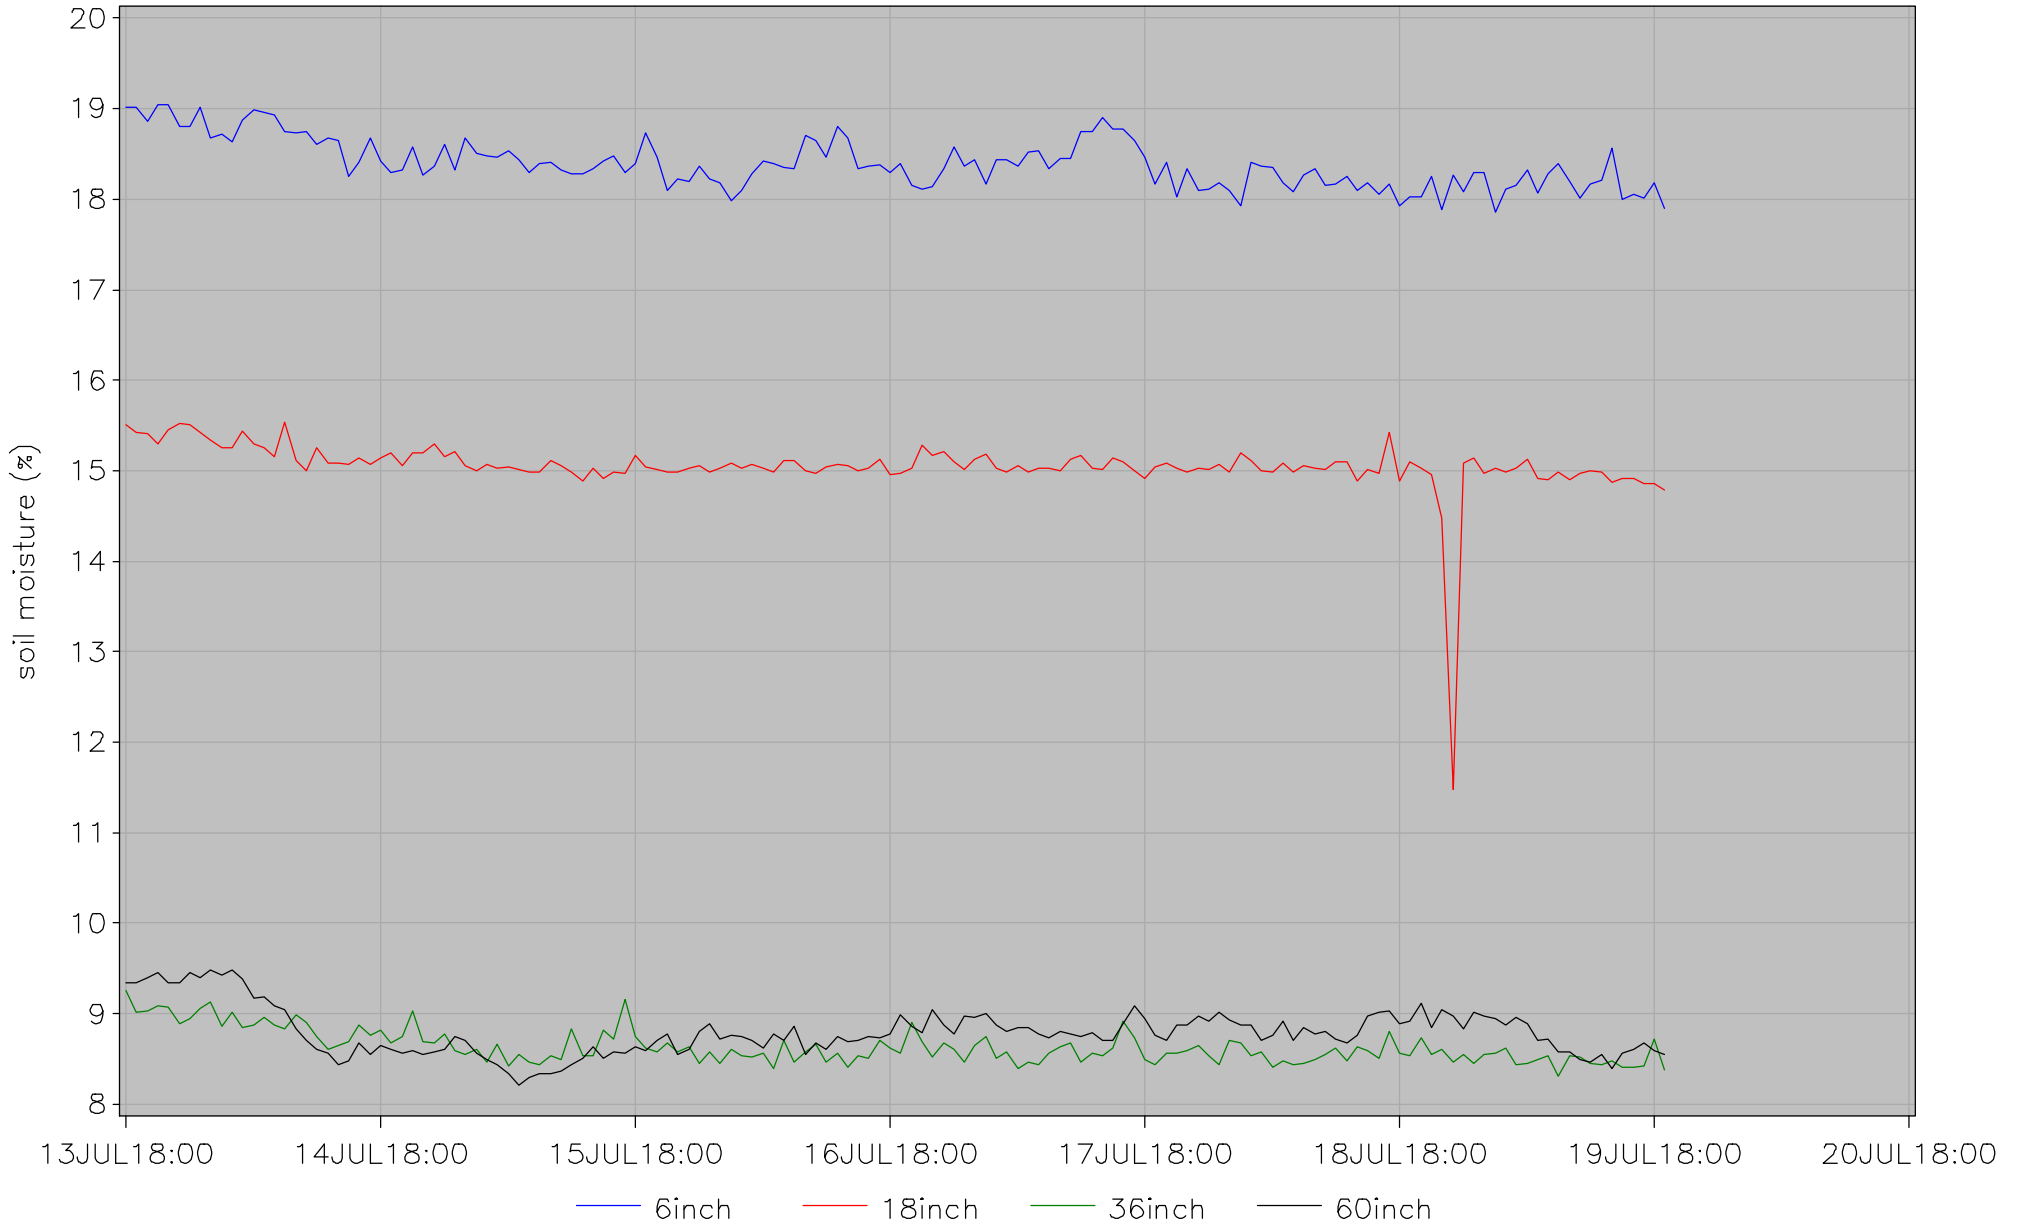

monroe soil status

Hourly Average Soil Moistures for the Week location=east25

last updated on 19JUL2018 at 00:03

monroe soil status

Hourly Average Soil Temperatures for the Week

location=east25

last updated on 19JUL2018 at 00:03