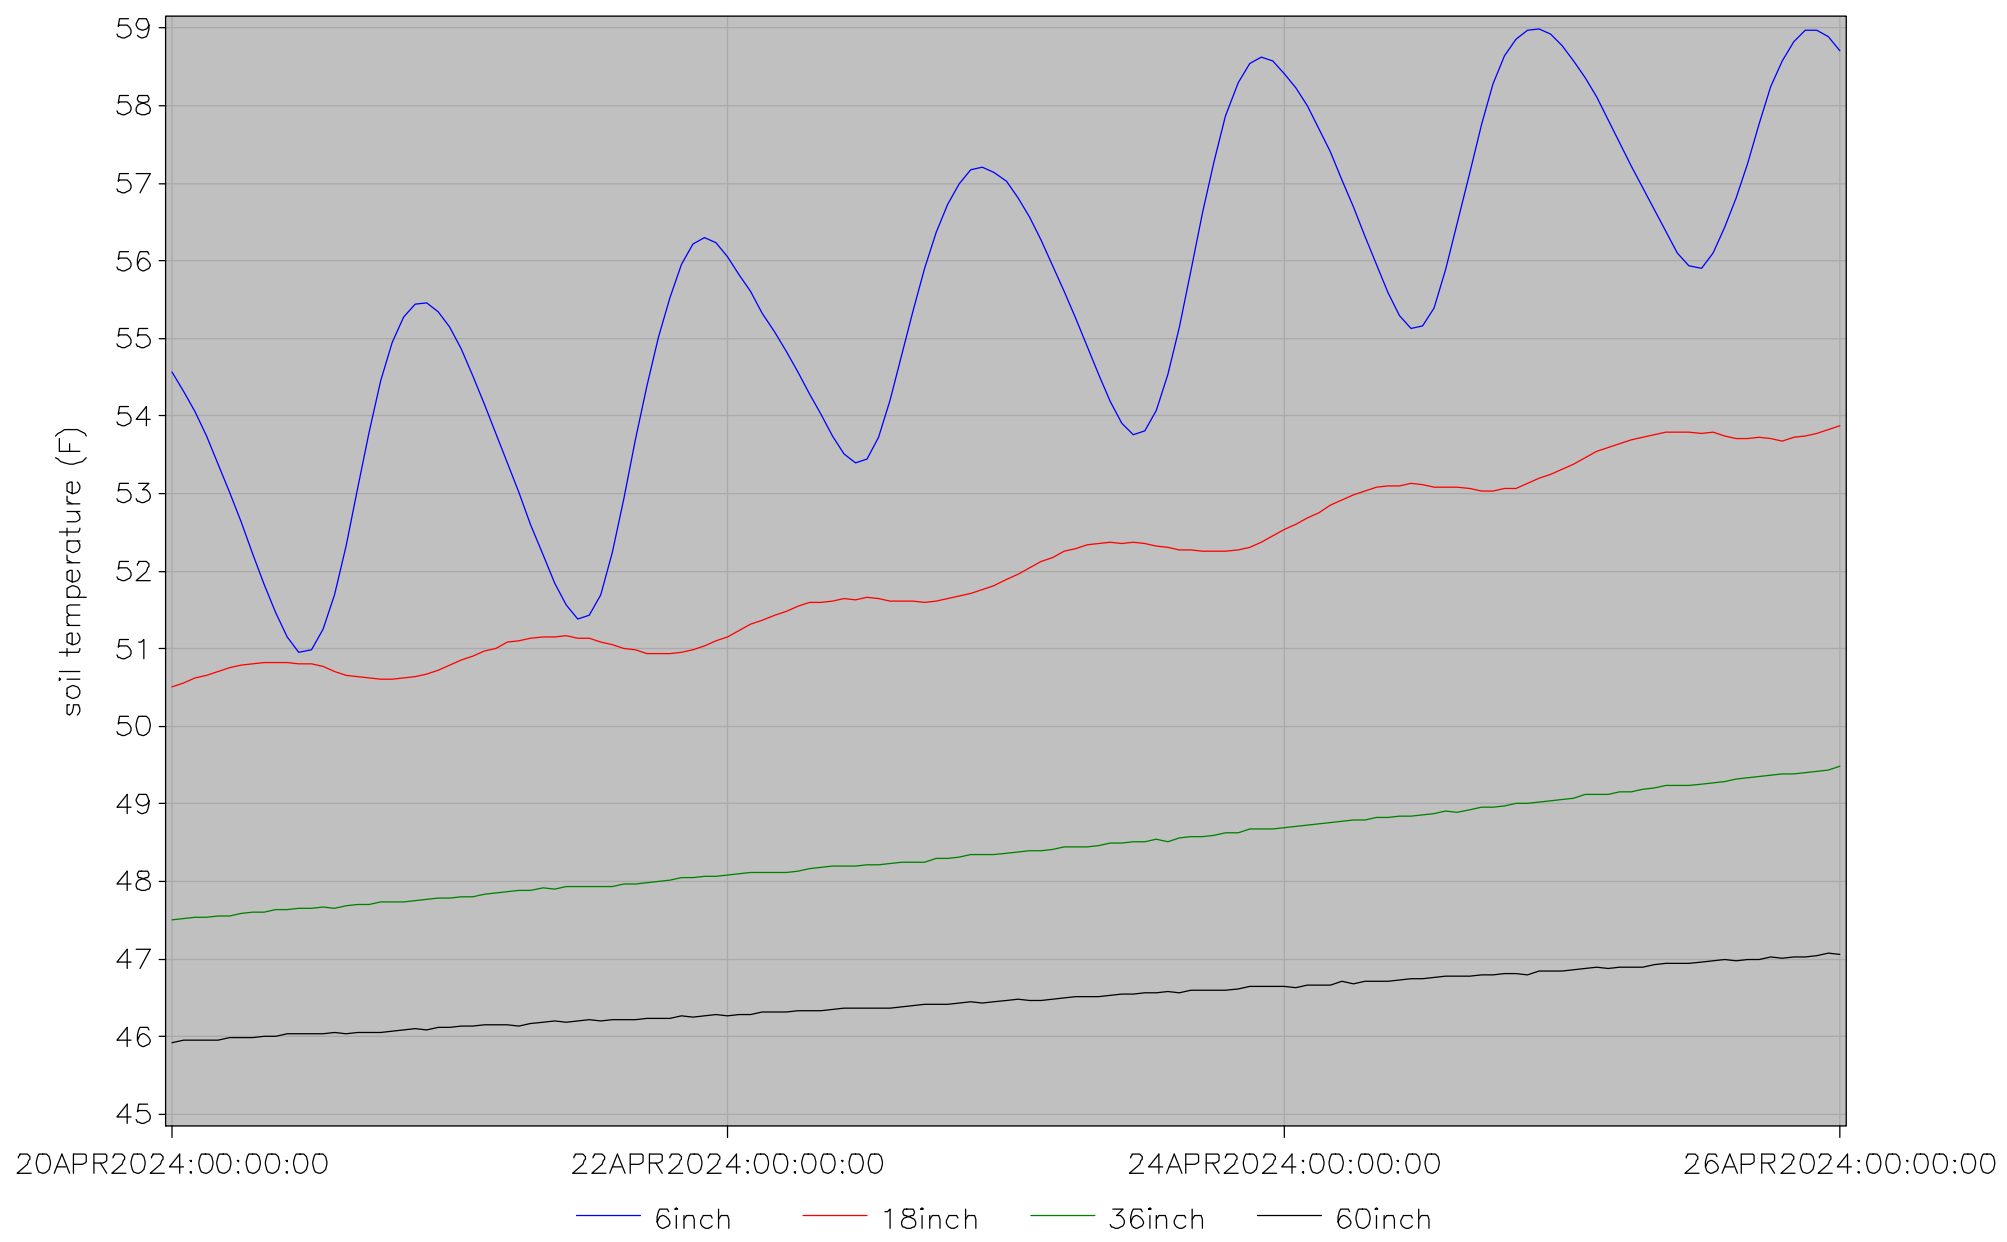

monroe soil status

Hourly Average Soil Moistures for the Week

location=east25

last updated on 26APR2024 at 00:02

monroe soil status

Hourly Average Soil Temperatures for the Week

location=east25

last updated on 26APR2024 at 00:02