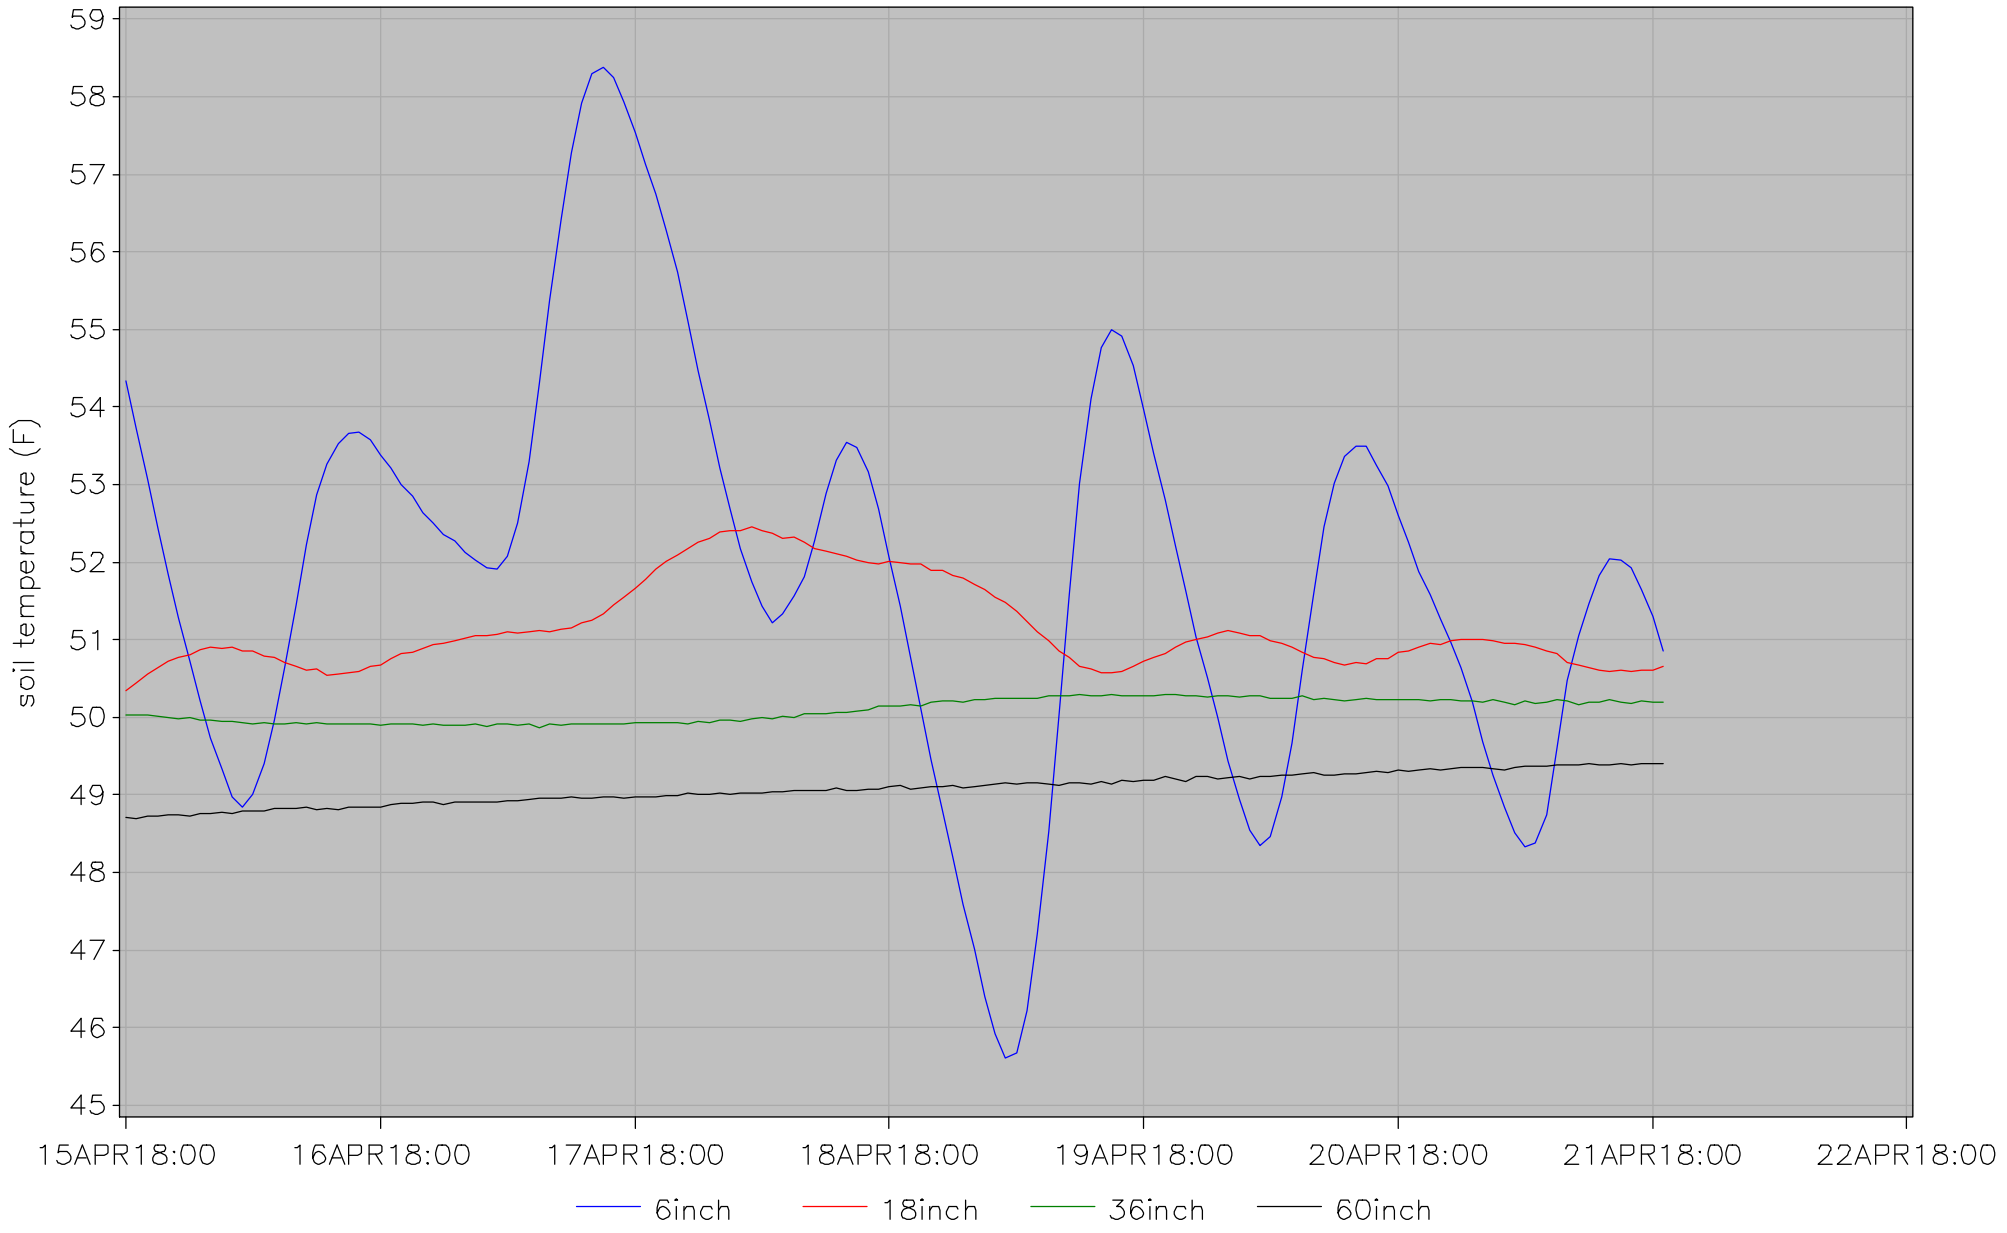

monroe soil status

Hourly Average Soil Moistures for the Week location=east25

last updated on 21APR2018 at 00:02

monroe soil status

Hourly Average Soil Temperatures for the Week location=east25

last updated on 21APR2018 at 00:02