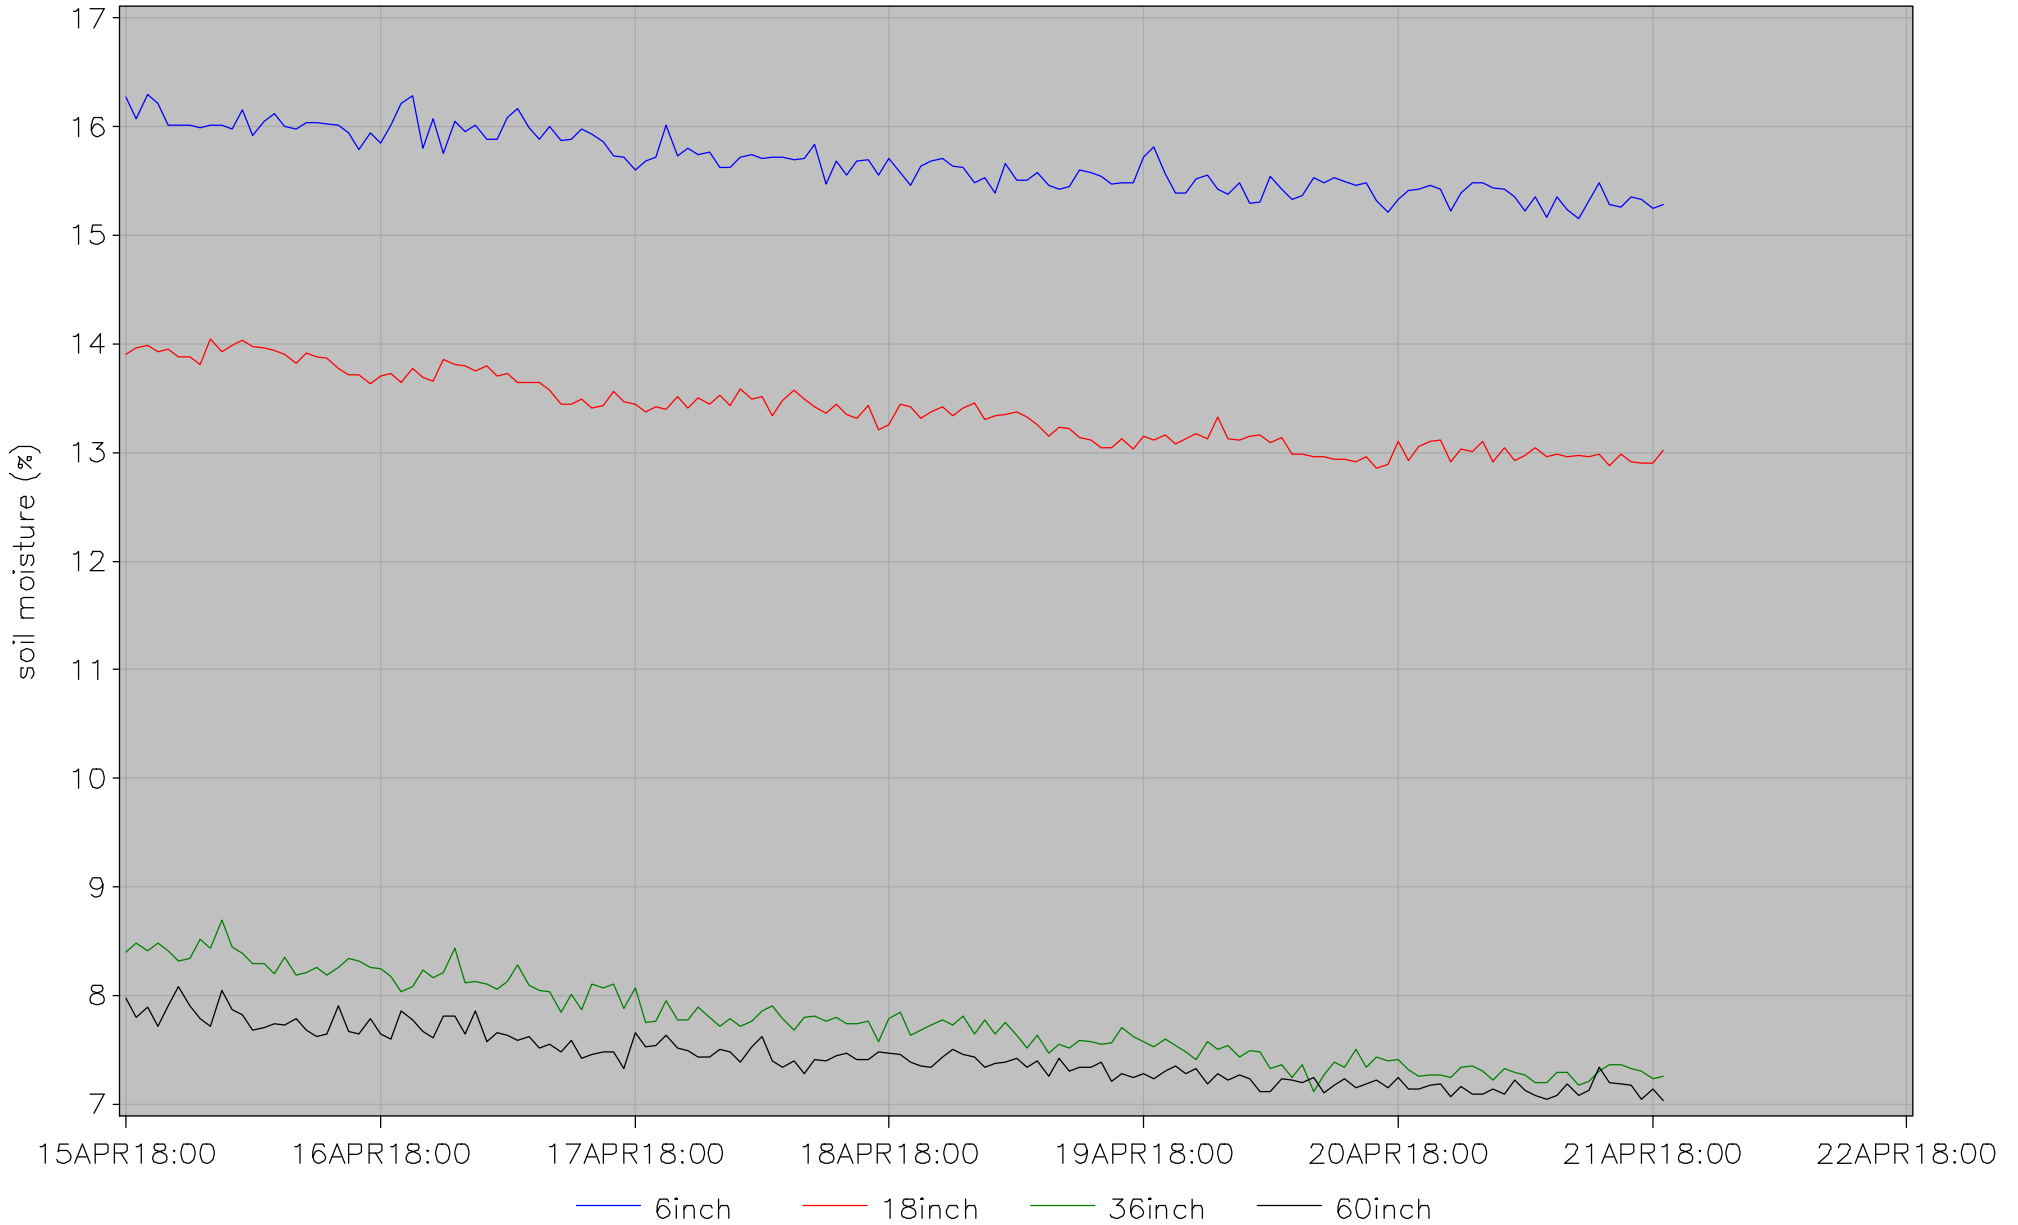

monroe soil status

Hourly Average Soil Moistures for the Week location=east25

last updated on 21APR2018 at 00:02

monroe soil status

Hourly Average Soil Temperatures for the Week location=east25

last updated on 21APR2018 at 00:02