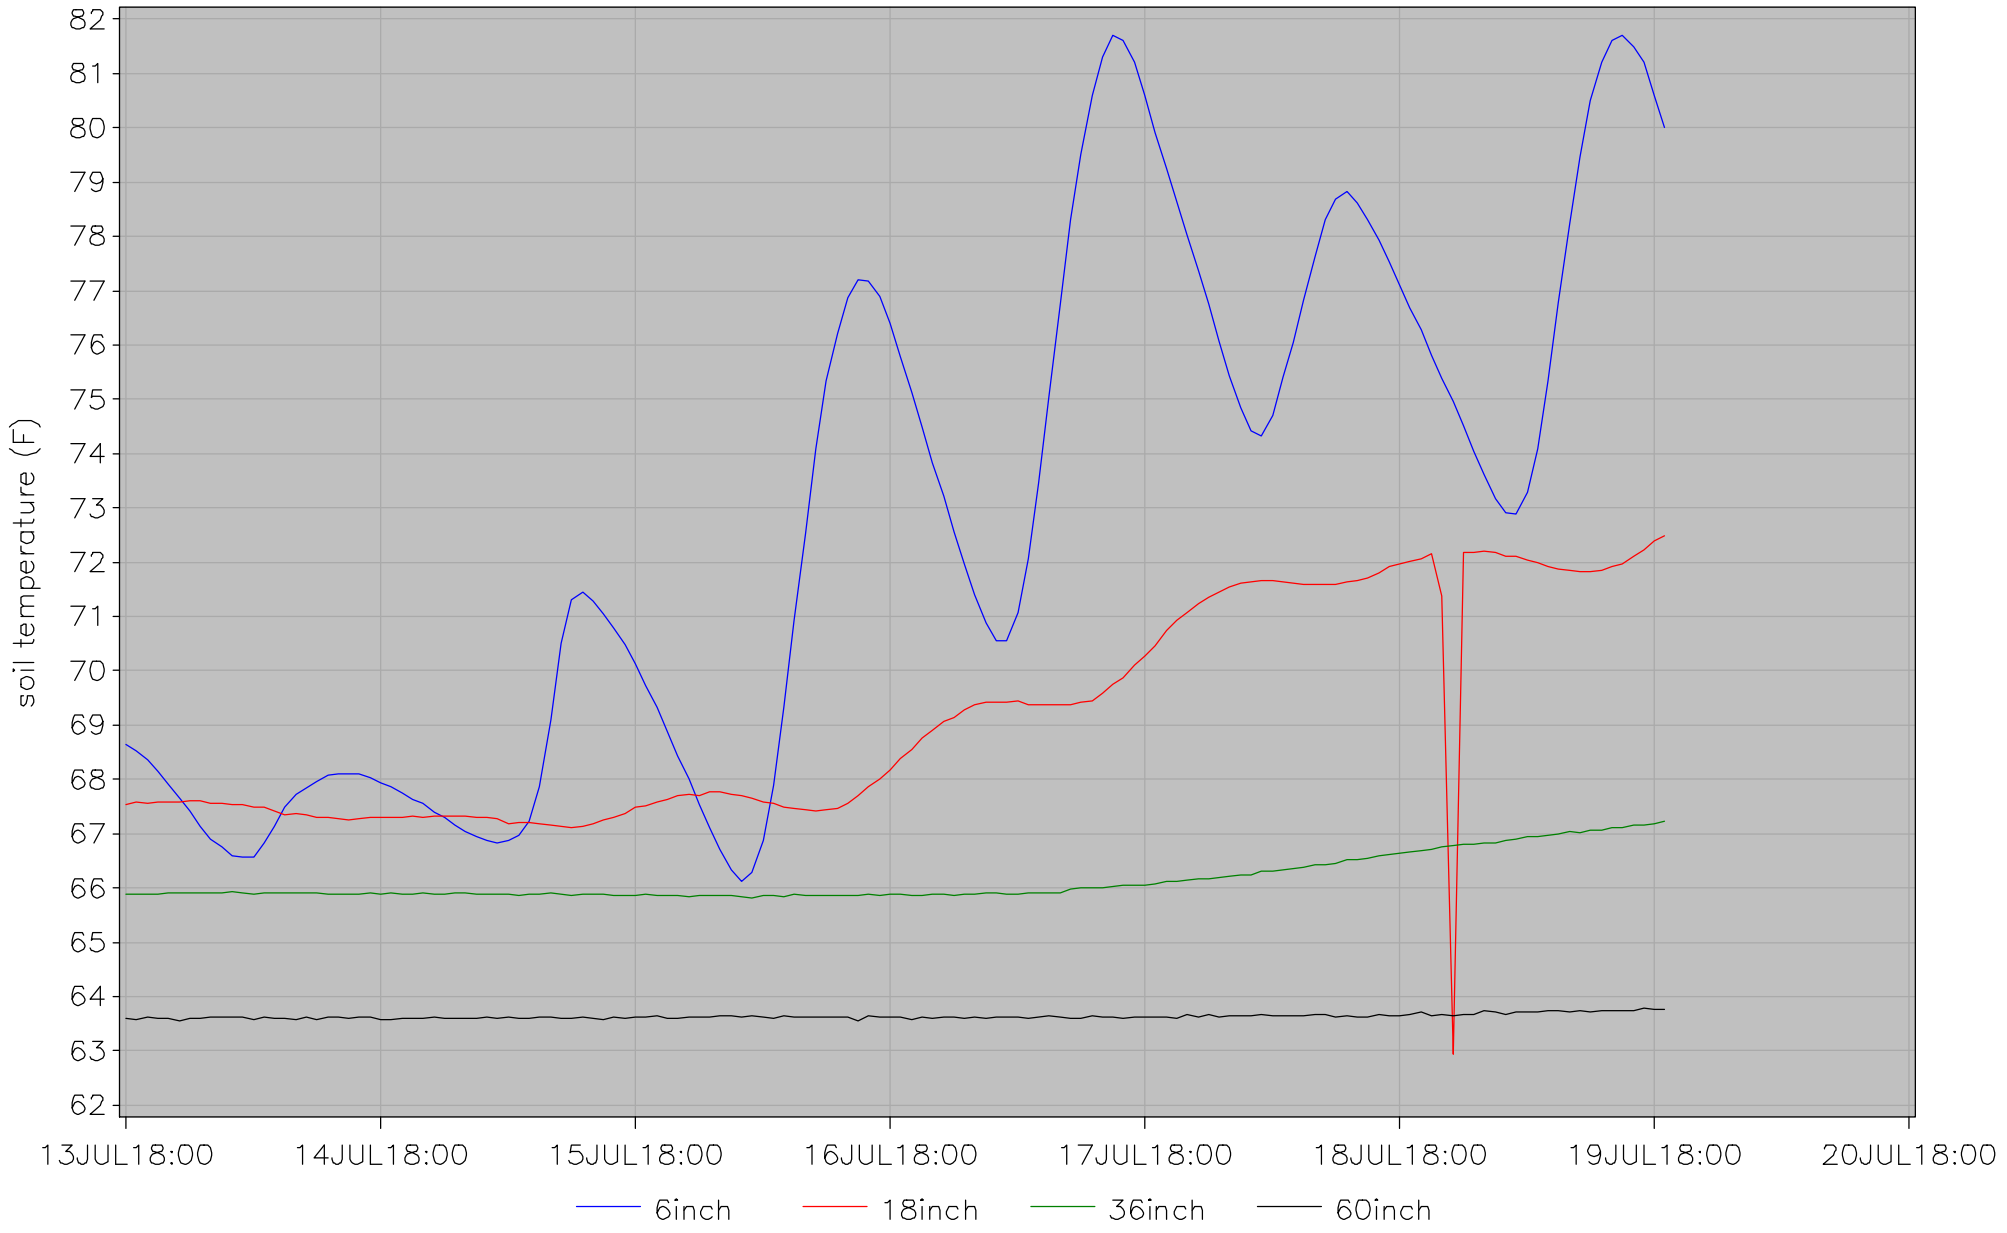

monroe soil status

Hourly Average Soil Moistures for the Week location=east25

last updated on 19JUL2018 at 00:03

monroe soil status

Hourly Average Soil Temperatures for the Week

location=east25

last updated on 19JUL2018 at 00:03