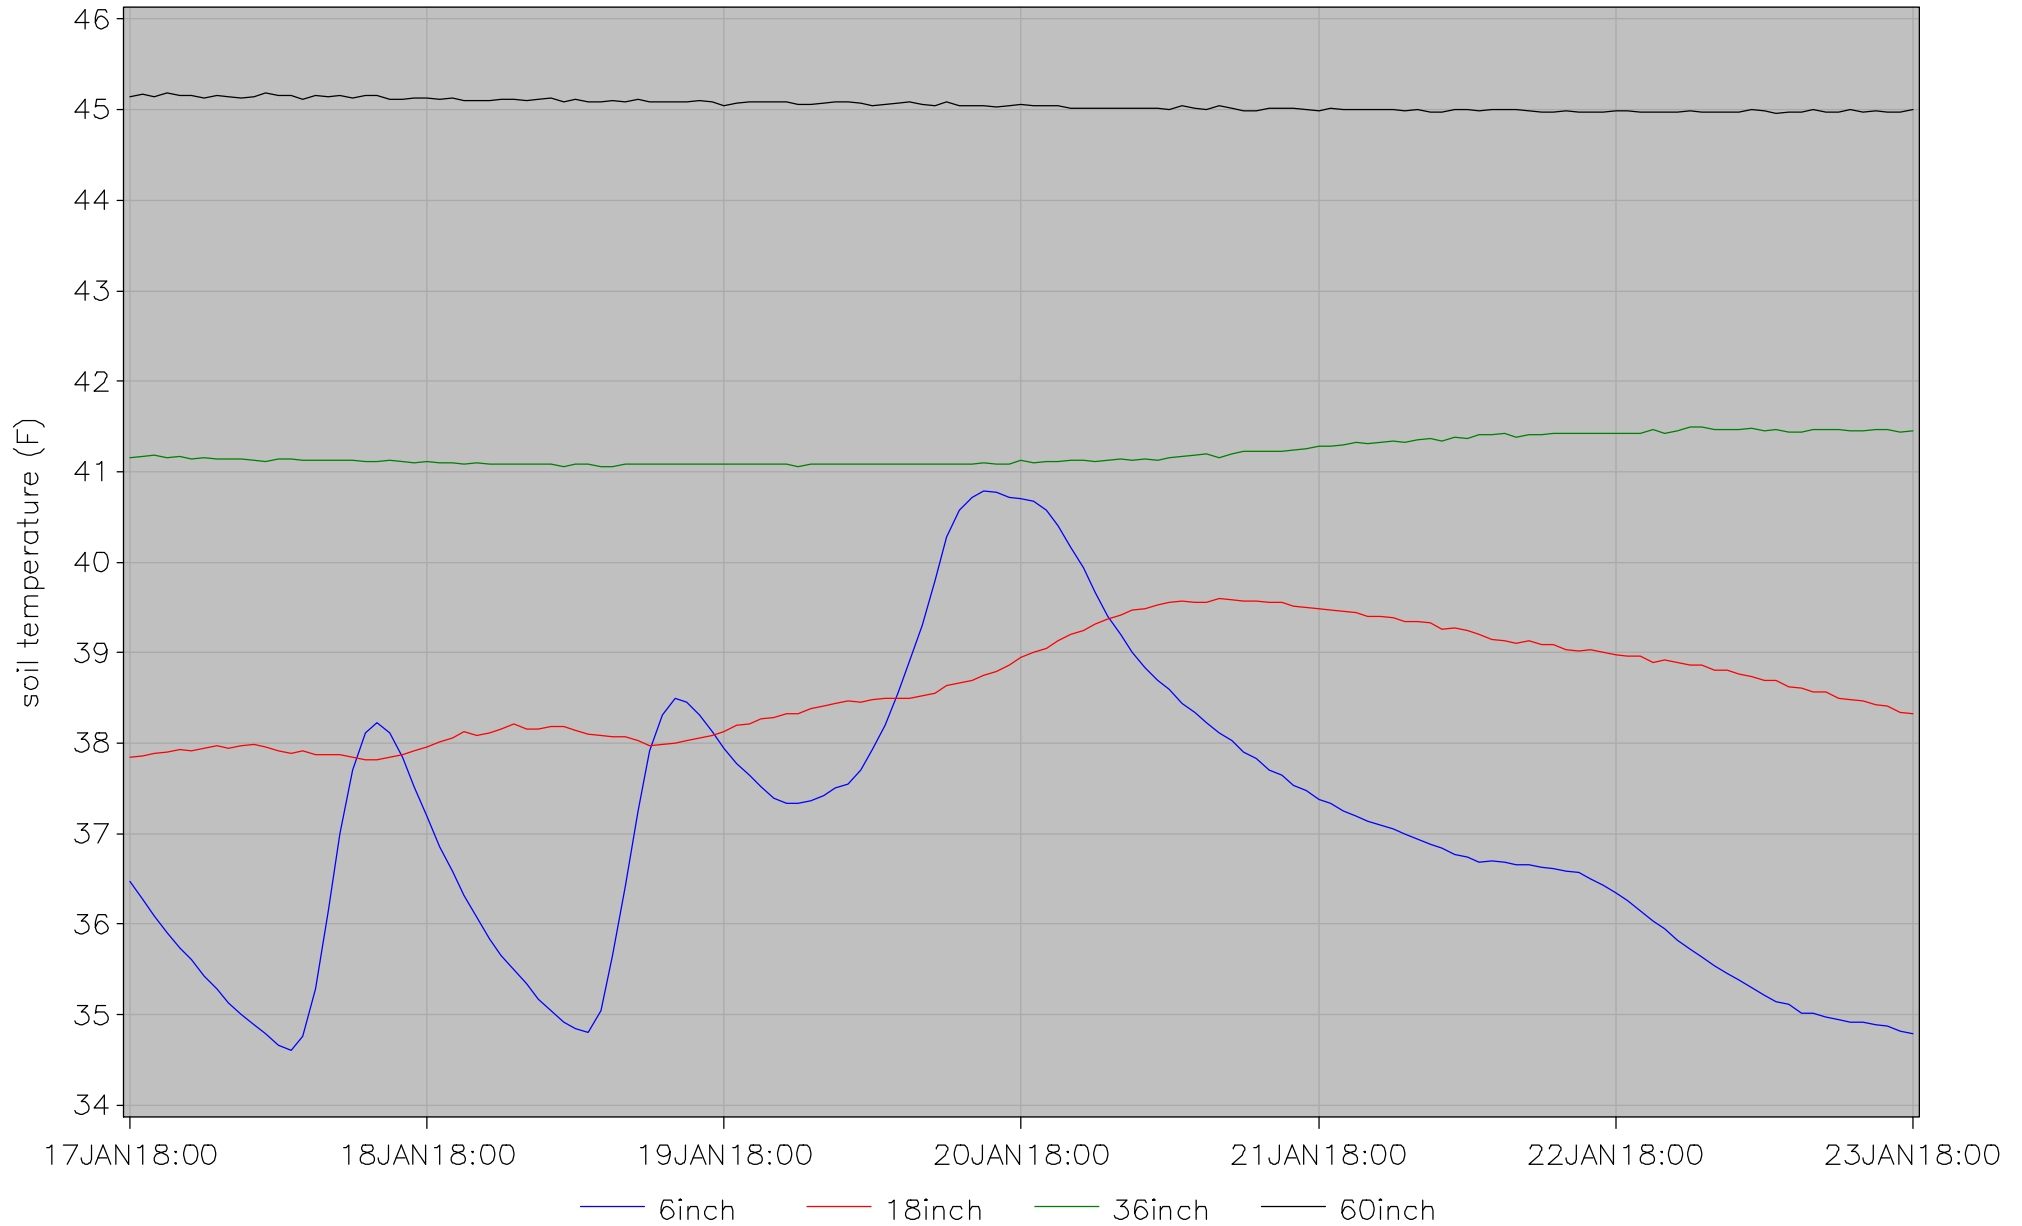

monroe soil status

Hourly Average Soil Moistures for the Week

location=east25

last updated on 23 JAN 2018 at 00:02

monroe soil status

Hourly Average Soil Temperatures for the Week

location=east25

last updated on 23JAN2018 at 00:02