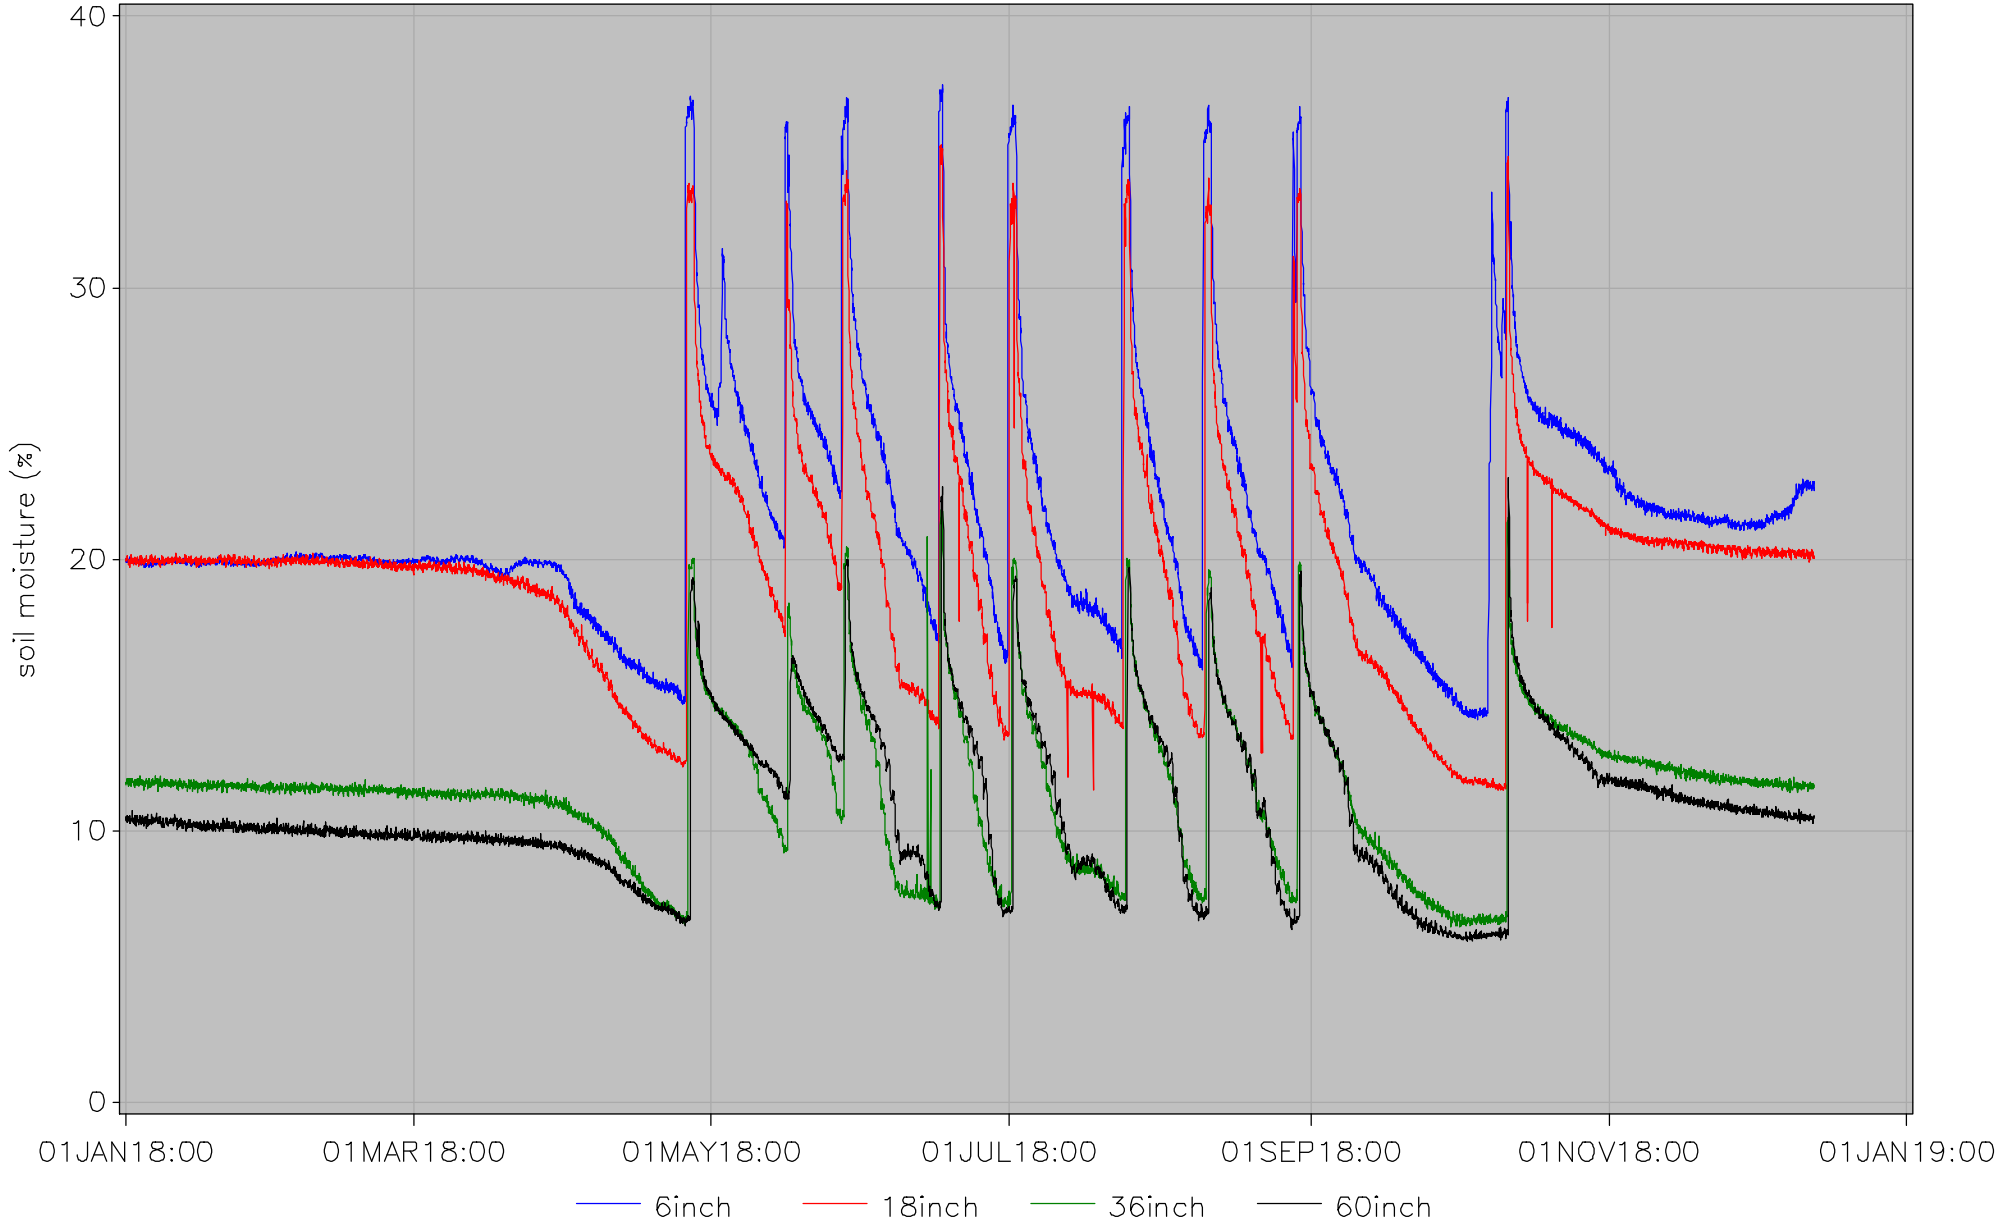

monroe soil status

### Hourly Average Soil Moistures for the Year location=east25

monroe soil status

# Hourly Average Soil Temperatures for the Year

location=east25

last updated on 13DEC2018 at 00:07