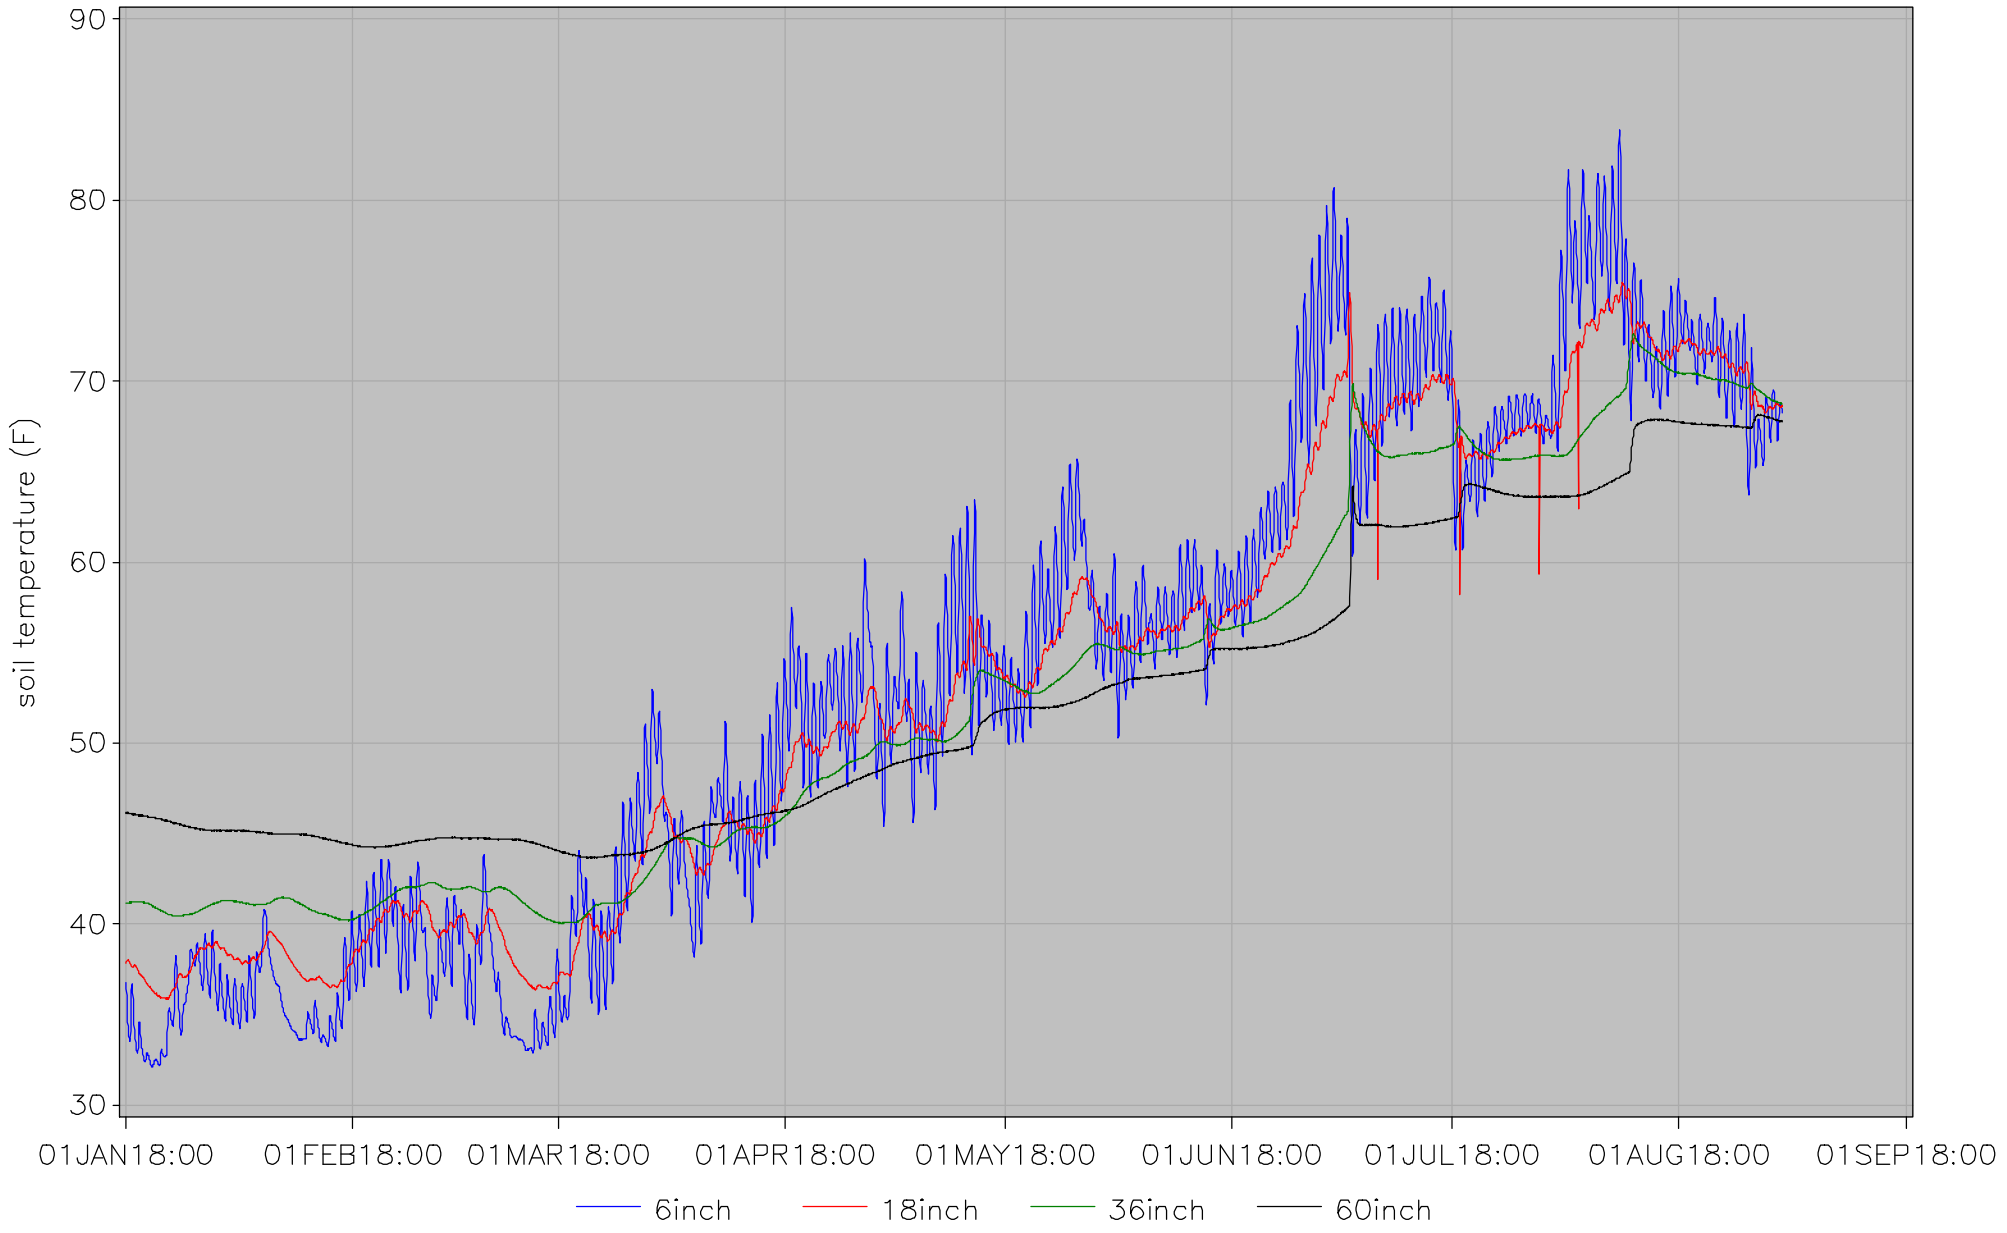

monroe soil status

Hourly Average Soil Moistures for the Year

location=east25

last updated on 15AUG2018 at 00:02

monroe soil status

Hourly Average Soil Temperatures for the Year

location=east25

last updated on 15AUG2018 at 00:02