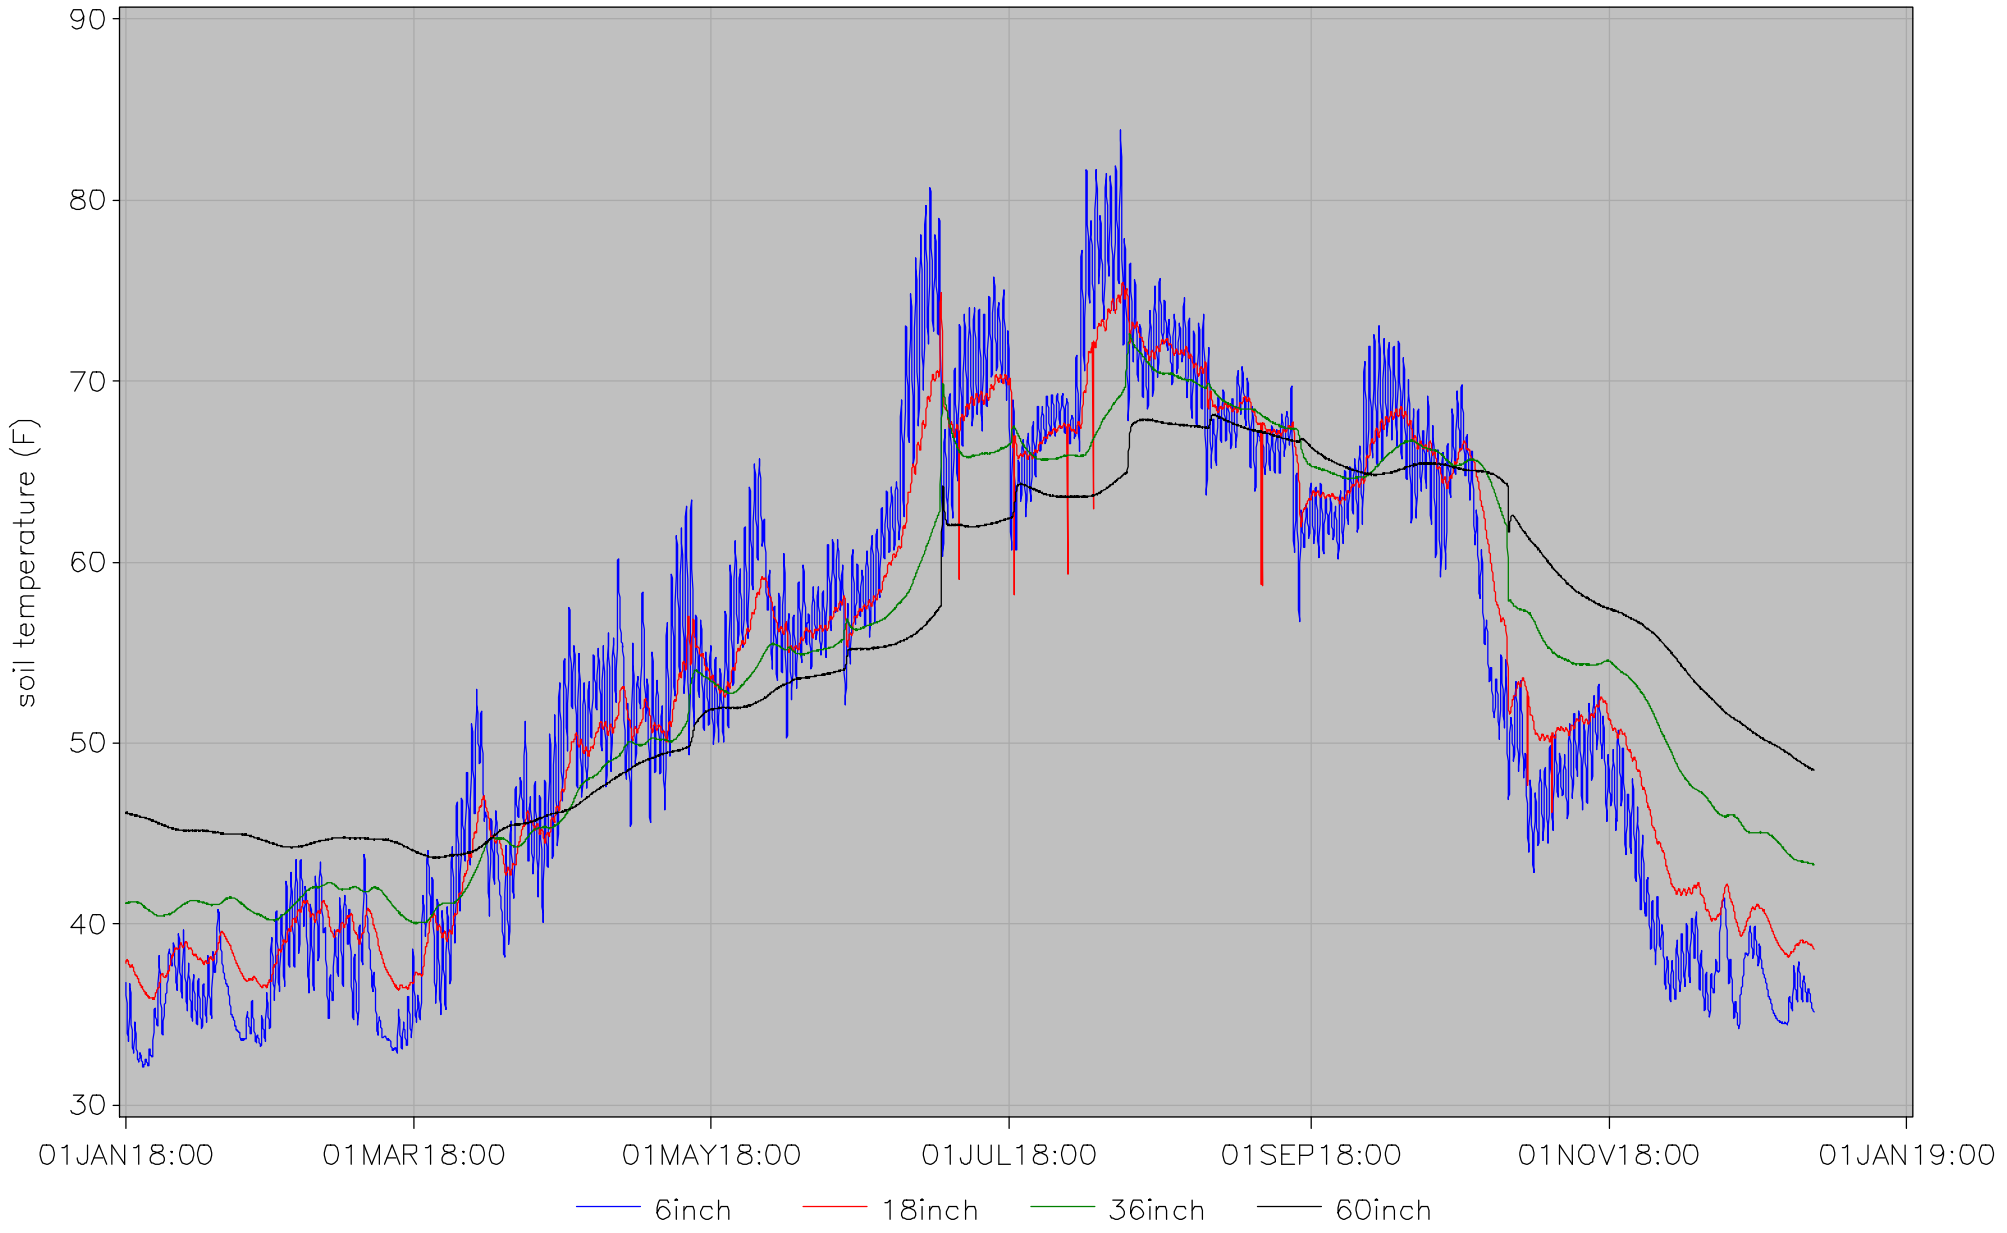

monroe soil status

### Hourly Average Soil Moistures for the Year location=east25

monroe soil status

# Hourly Average Soil Temperatures for the Year

location=east25

last updated on 13DEC2018 at 00:07