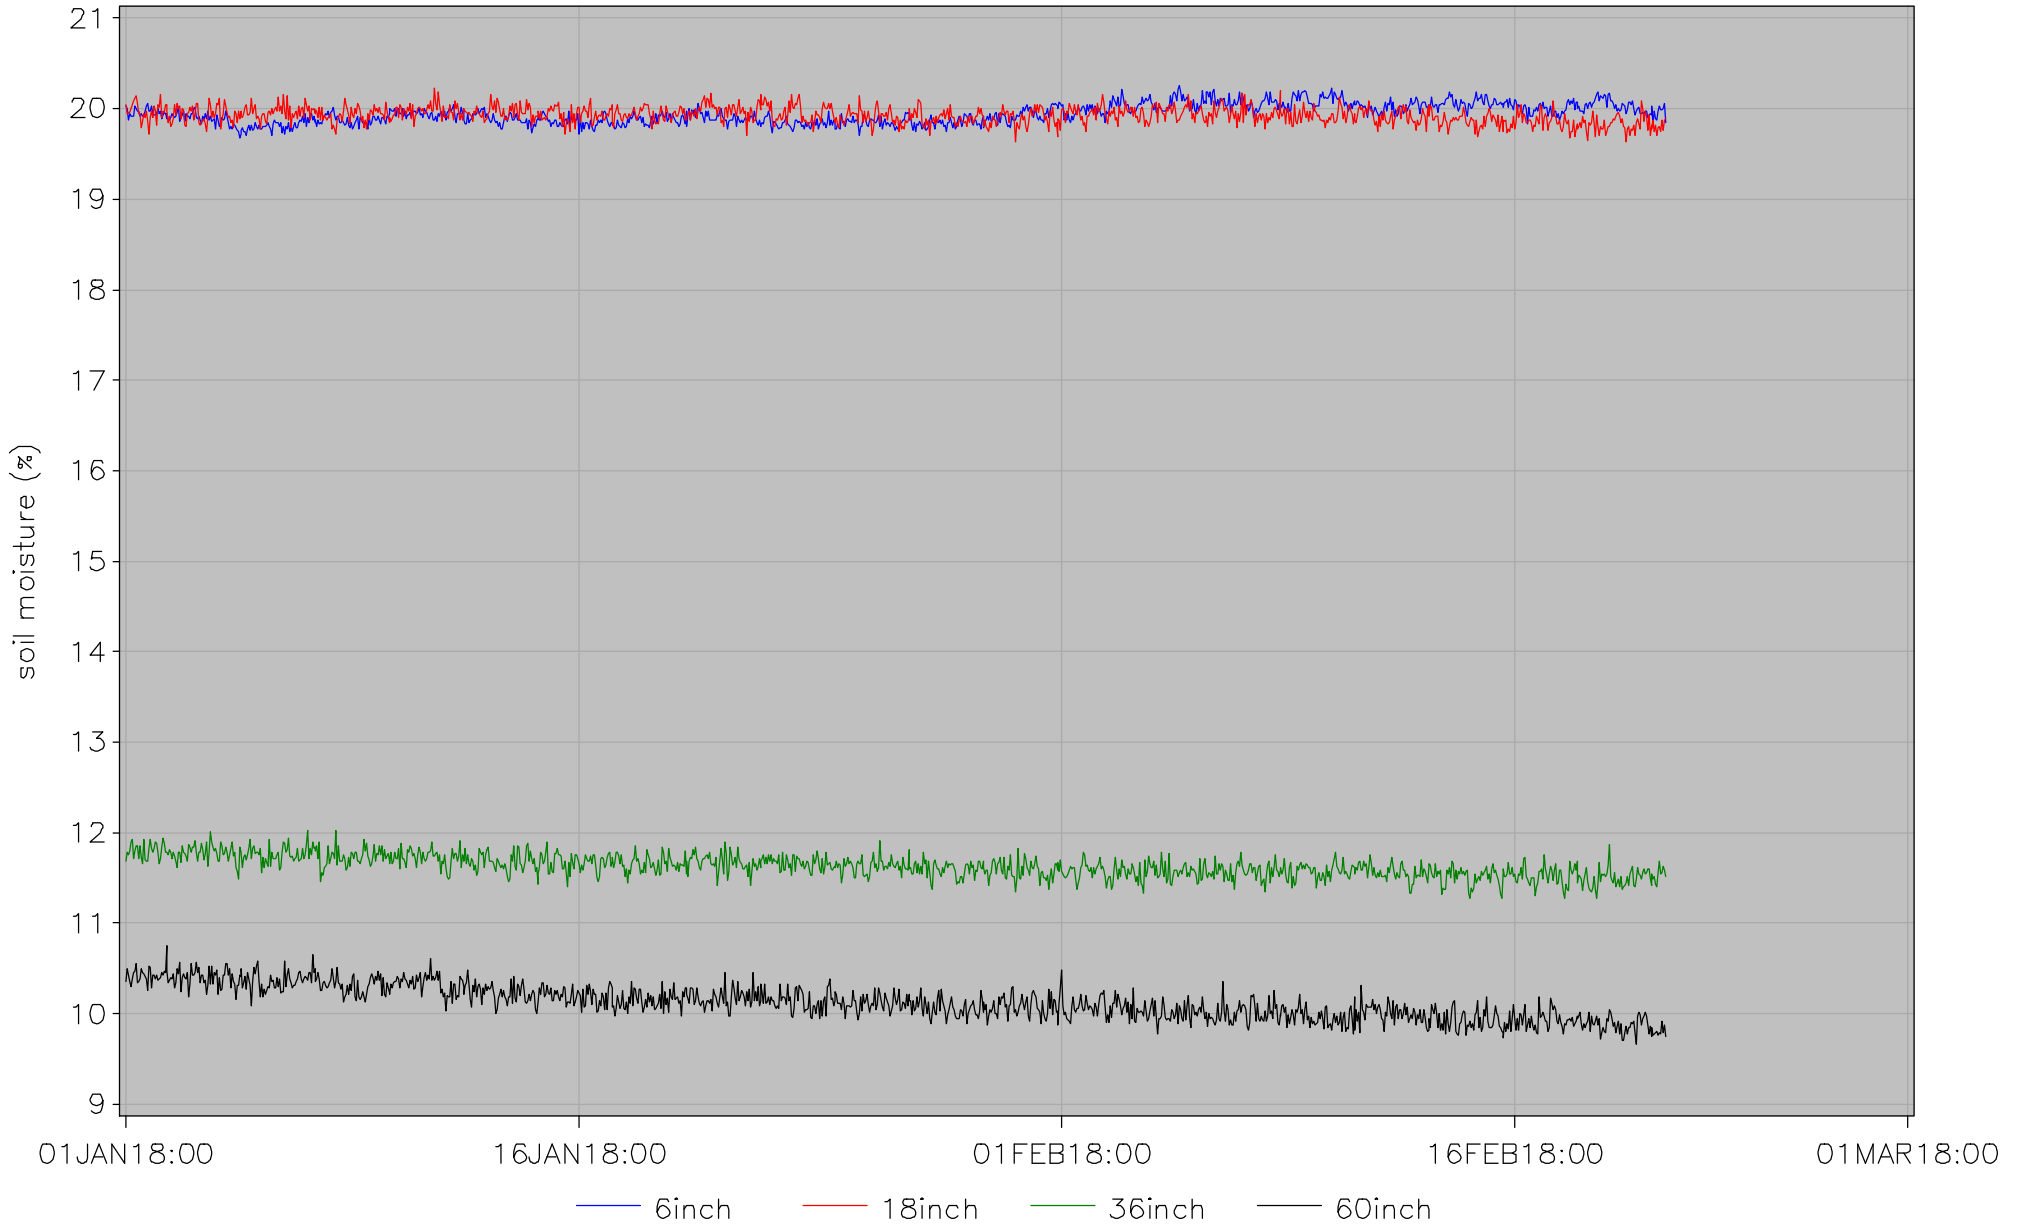

monroe soil status

Hourly Average Soil Moistures for the Year

location=east25

last updated on 21FEB2018 at 00:02

monroe soil status

Hourly Average Soil Temperatures for the Year

location=east25

last updated on 21FEB2018 at 00:02