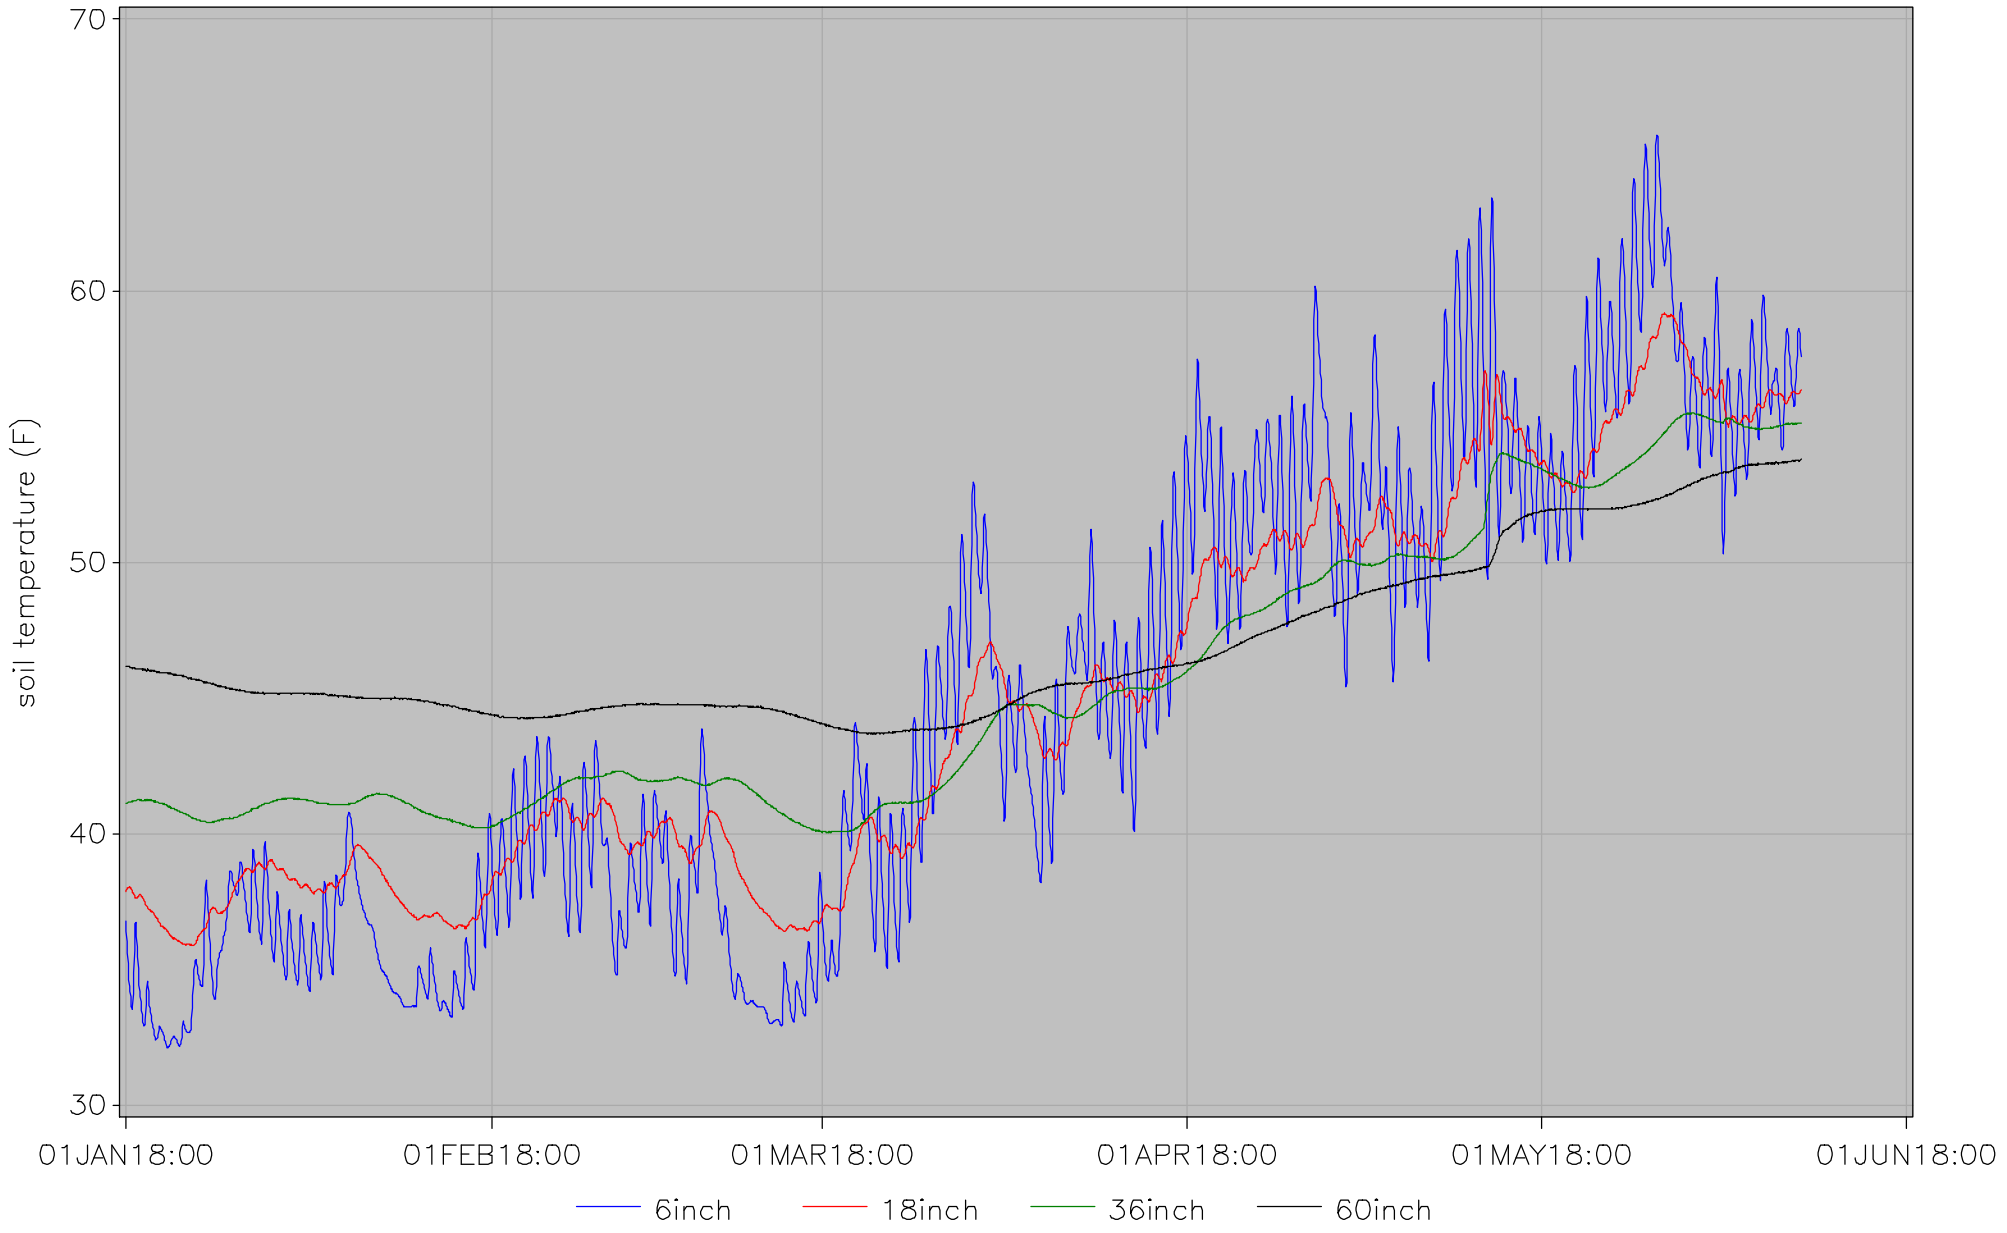

monroe soil status

Hourly Average Soil Moistures for the Year

location=east25

last updated on 23MAY2018 at 00:02

monroe soil status

Hourly Average Soil Temperatures for the Year

location=east25

last updated on 23MAY2018 at 00:02