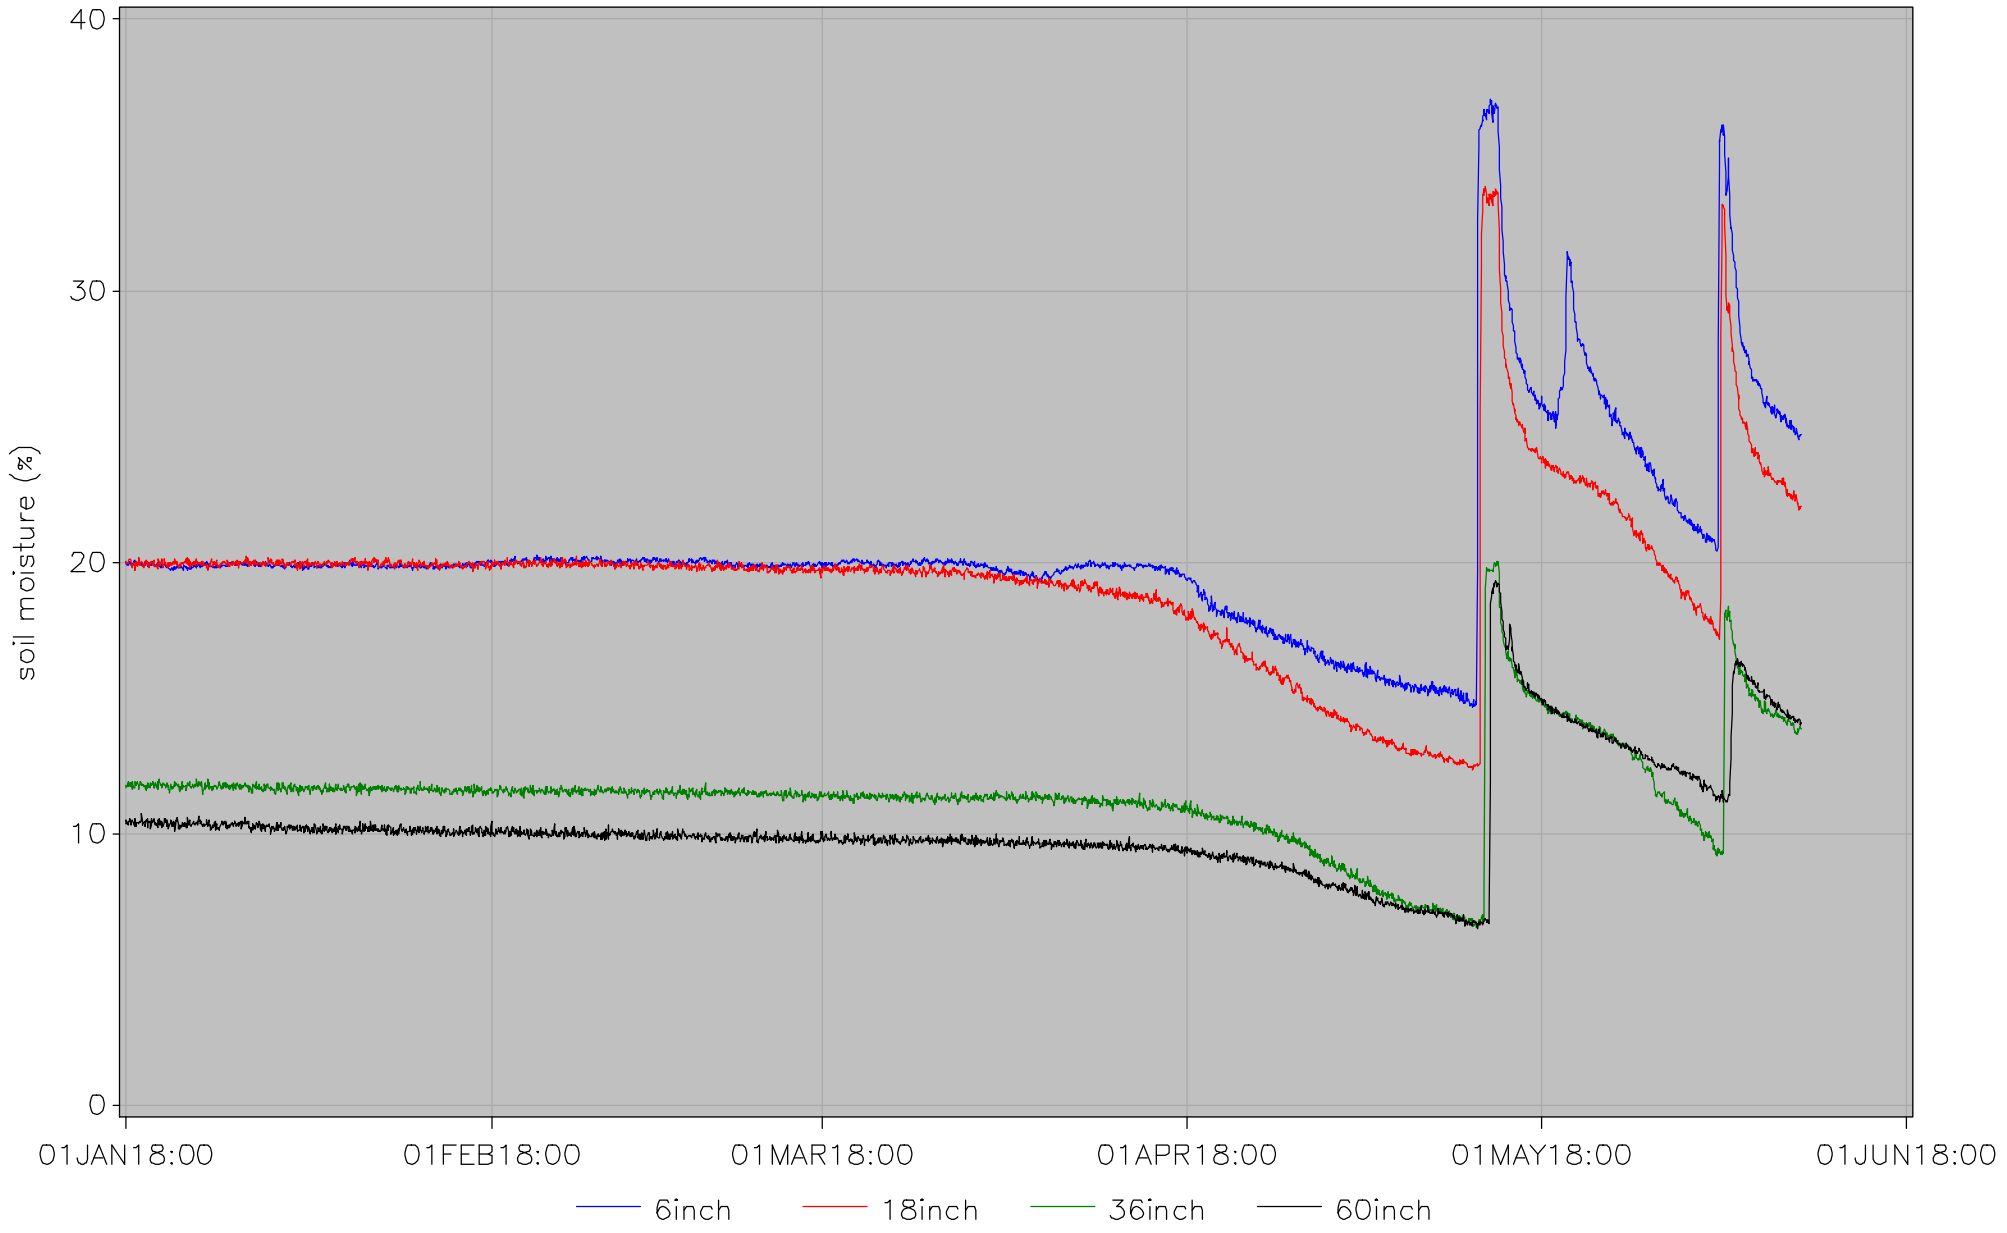

monroe soil status

Hourly Average Soil Moistures for the Year

location=east25

last updated on 23MAY2018 at 00:02

monroe soil status

Hourly Average Soil Temperatures for the Year

location=east25

last updated on 23MAY2018 at 00:02