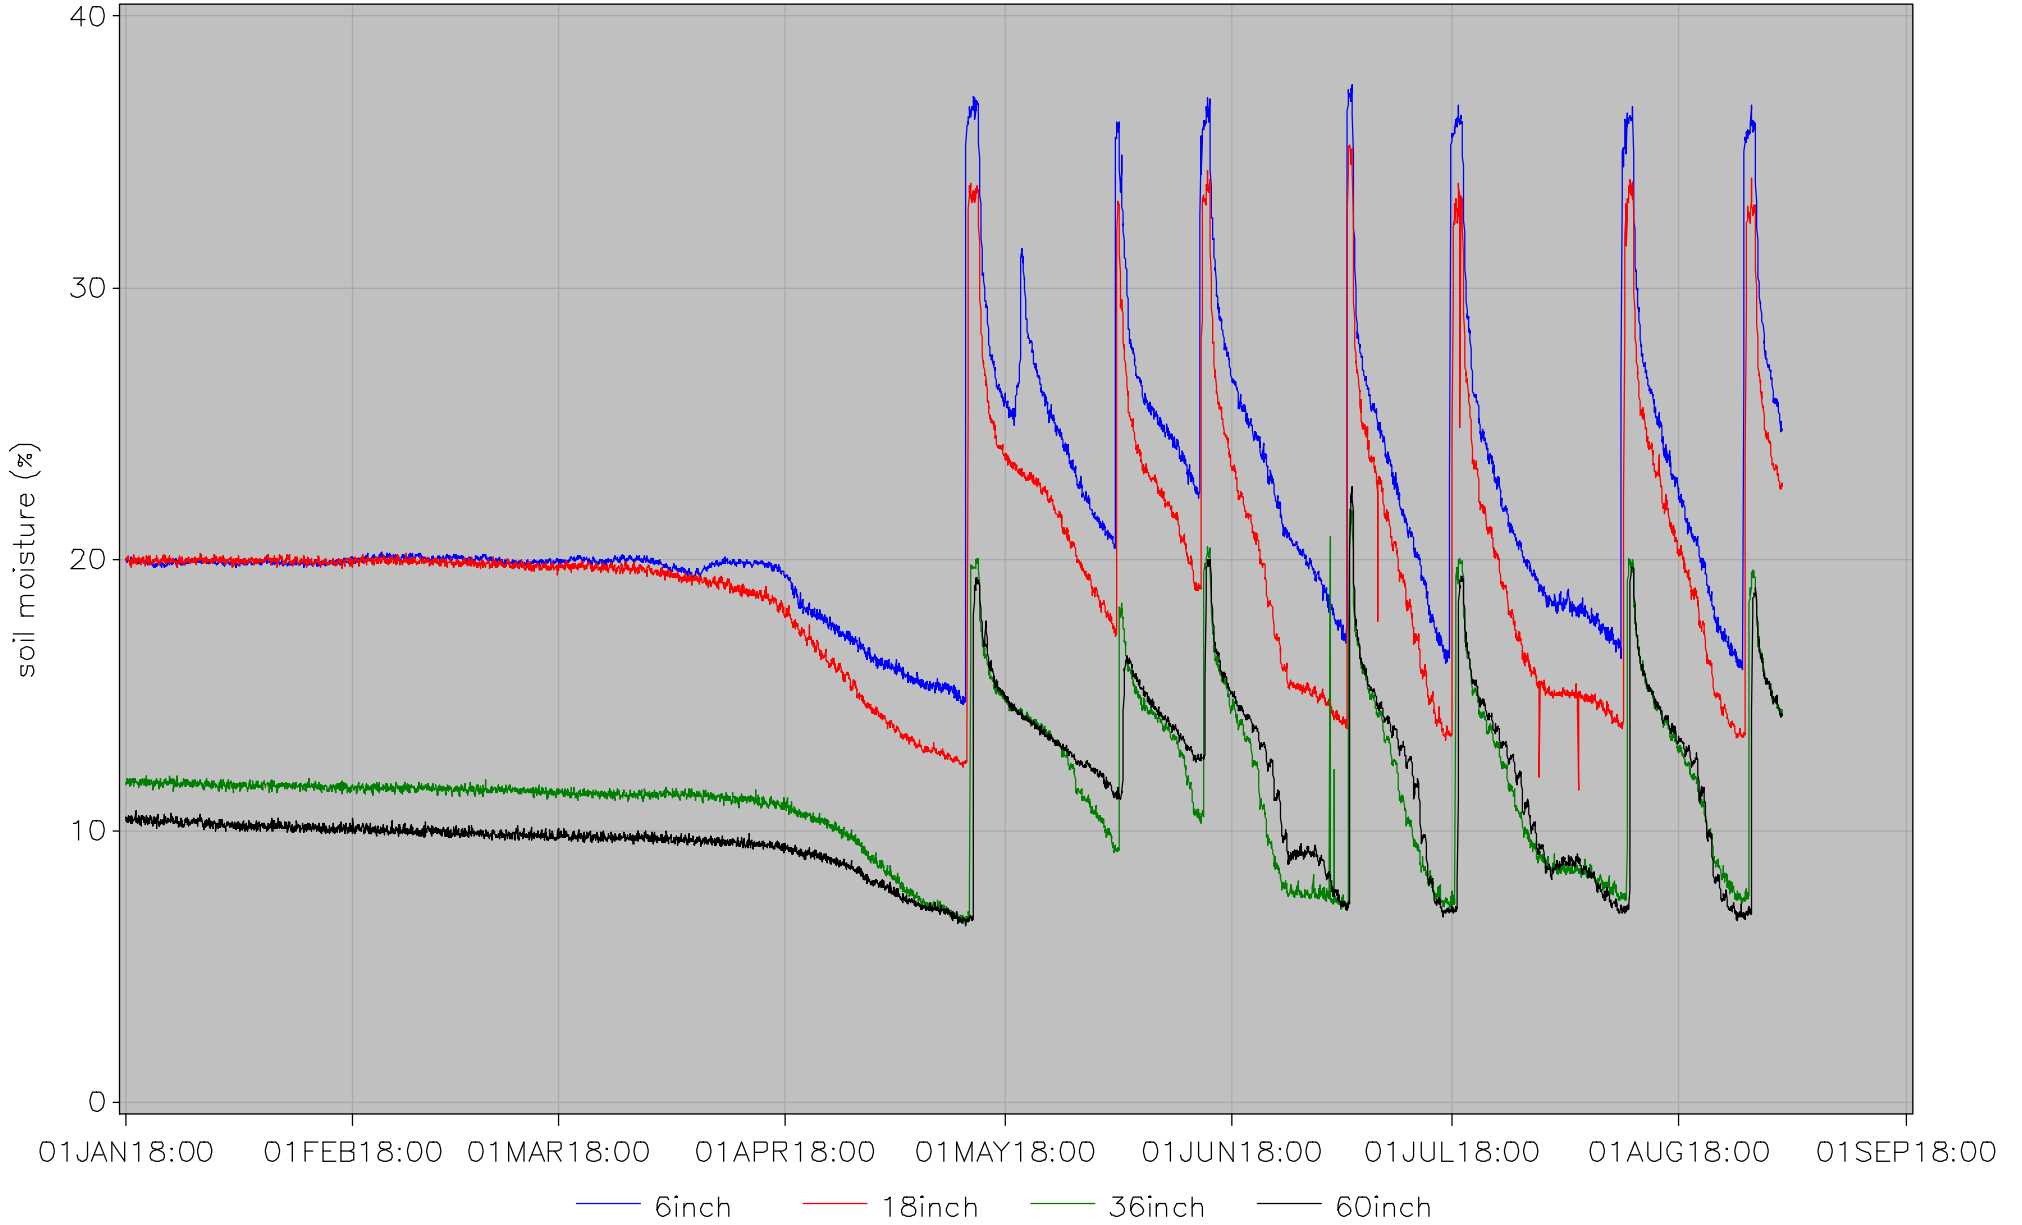

monroe soil status

Hourly Average Soil Moistures for the Year

location=east25

last updated on 15AUG2018 at 00:02

monroe soil status

Hourly Average Soil Temperatures for the Year

location=east25

last updated on 15AUG2018 at 00:02