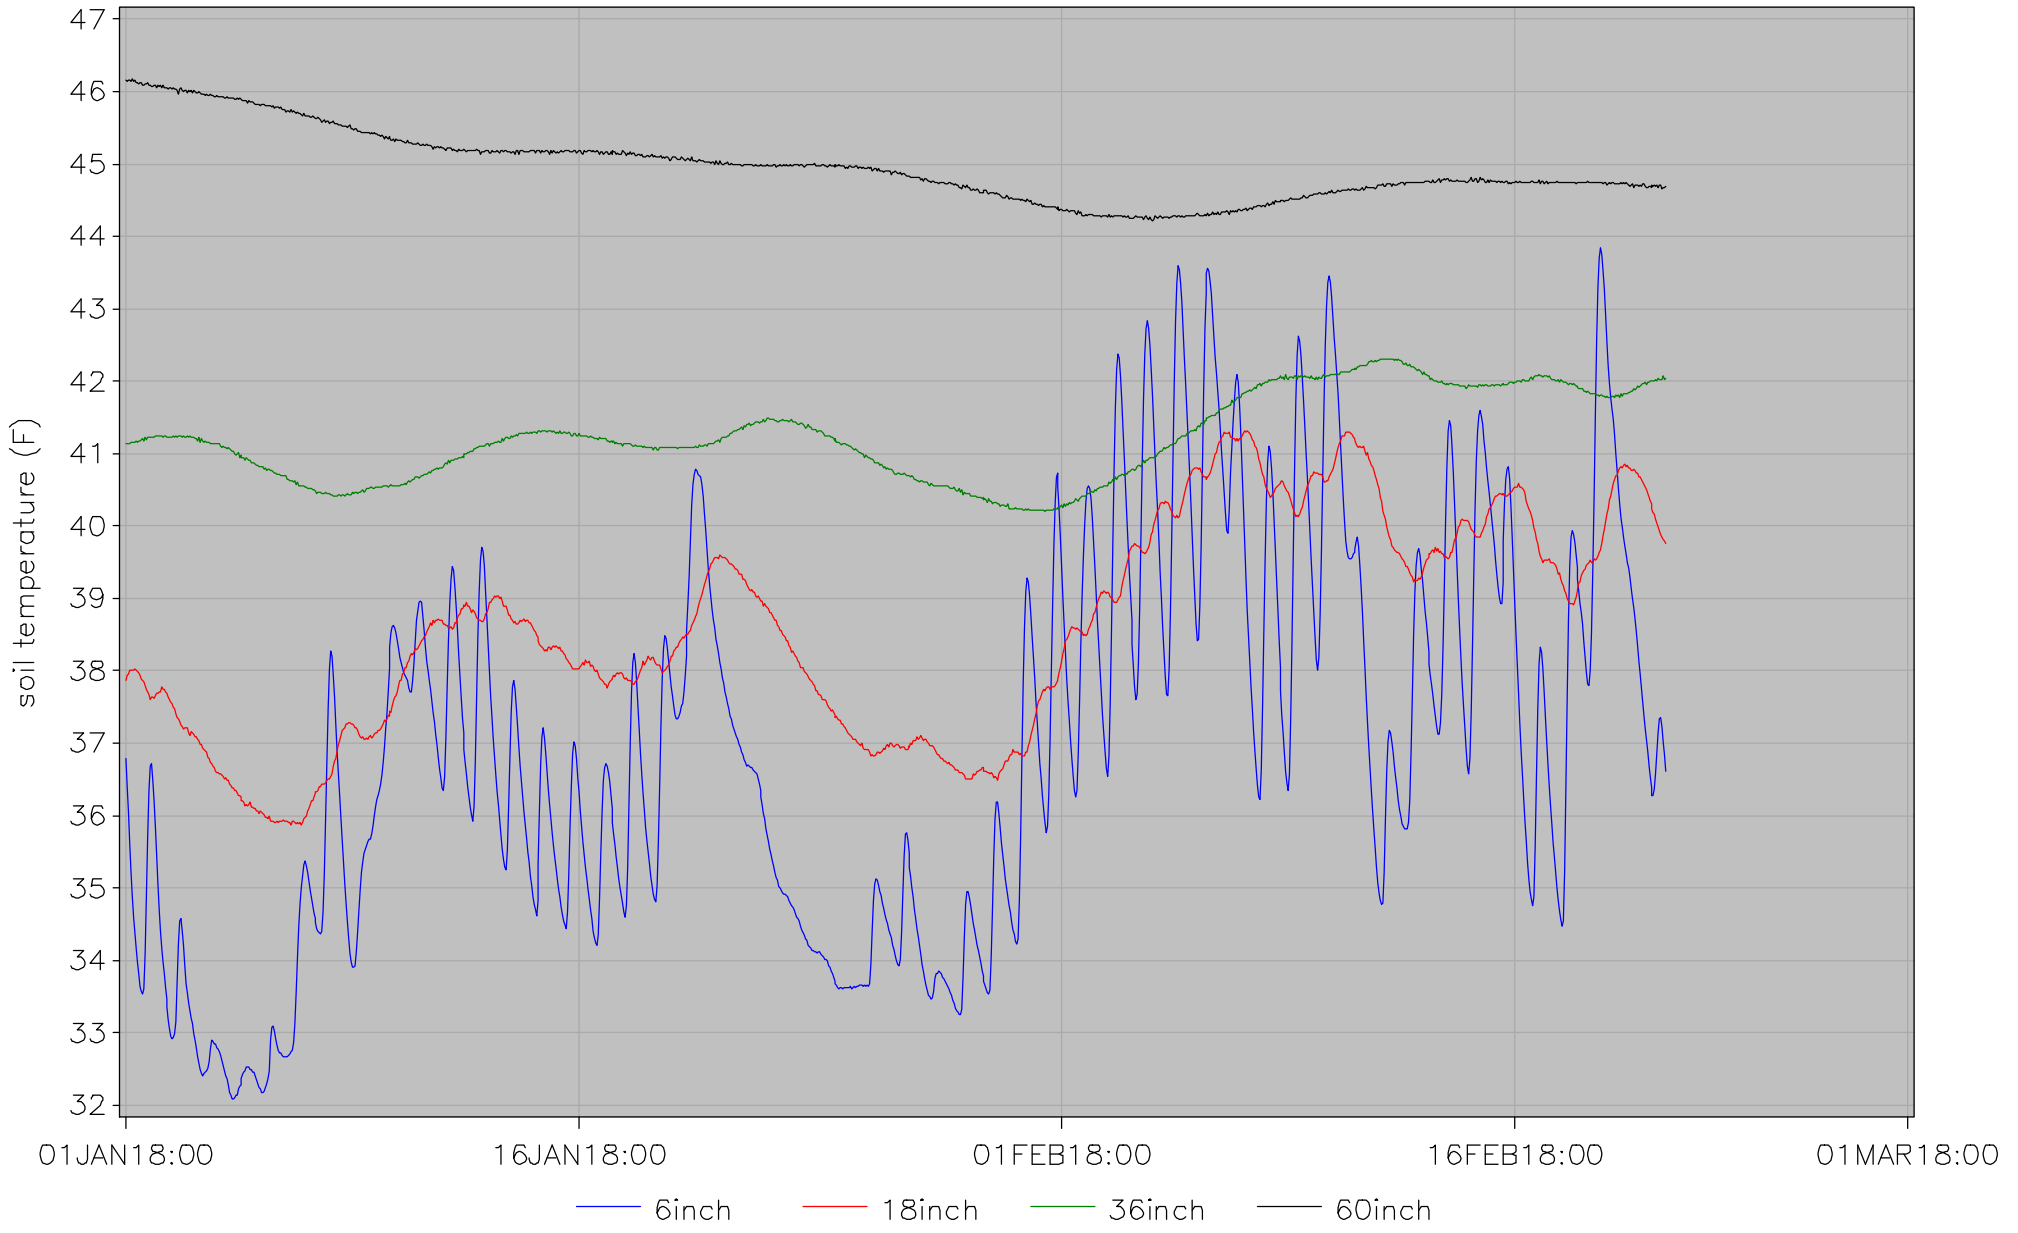

monroe soil status

Hourly Average Soil Moistures for the Year

location=east25

last updated on 21FEB2018 at 00:02

monroe soil status

Hourly Average Soil Temperatures for the Year

location=east25

last updated on 21FEB2018 at 00:02