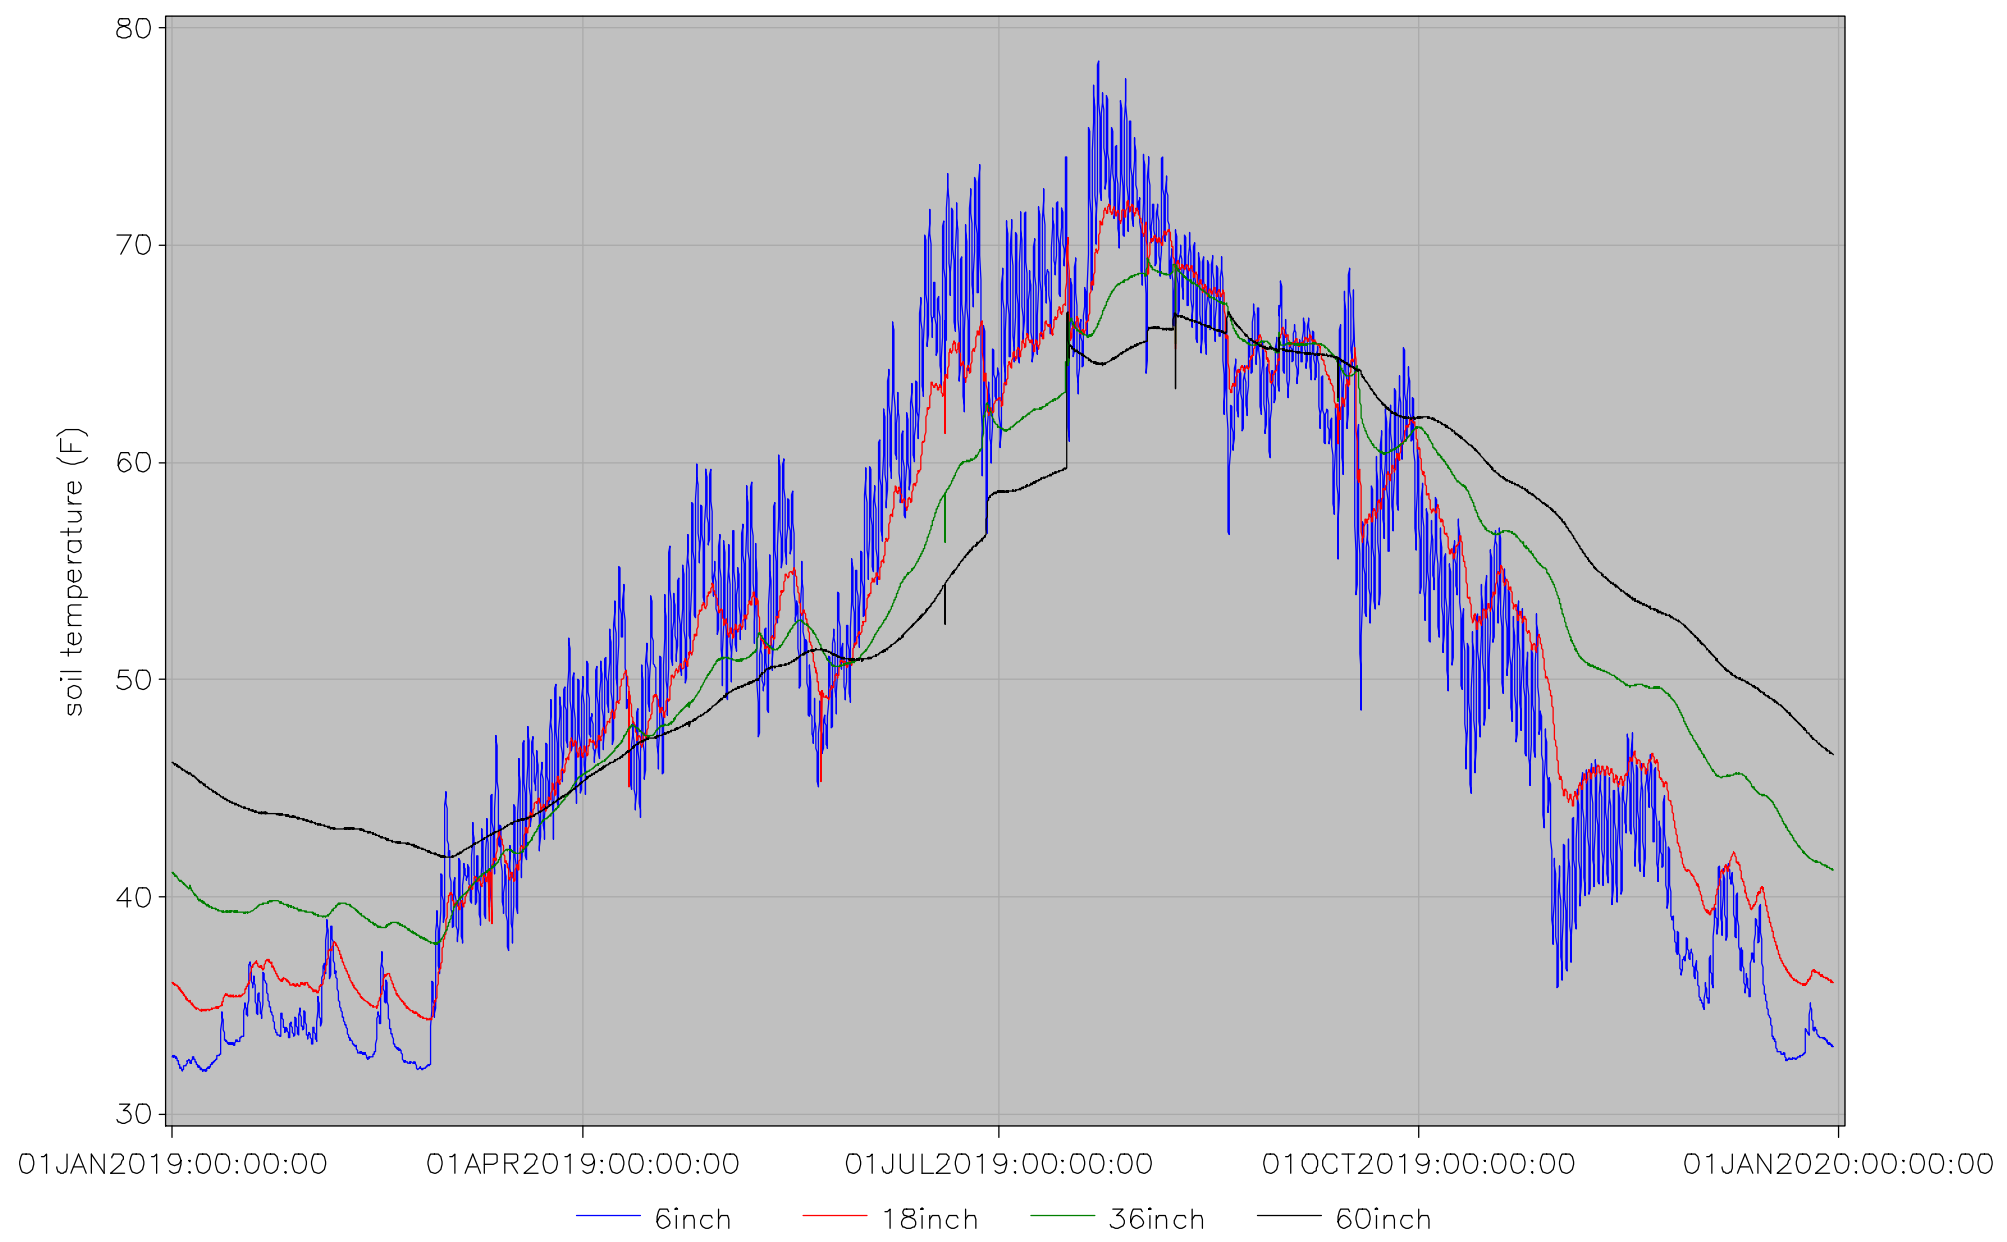

monroe soil status

Hourly Average Soil Moistures for the Year

location=east25

last updated on 31DEC2019 at 00:02

monroe soil status

Hourly Average Soil Temperatures for the Year location=east25

last updated on 31DEC2019 at 00:02