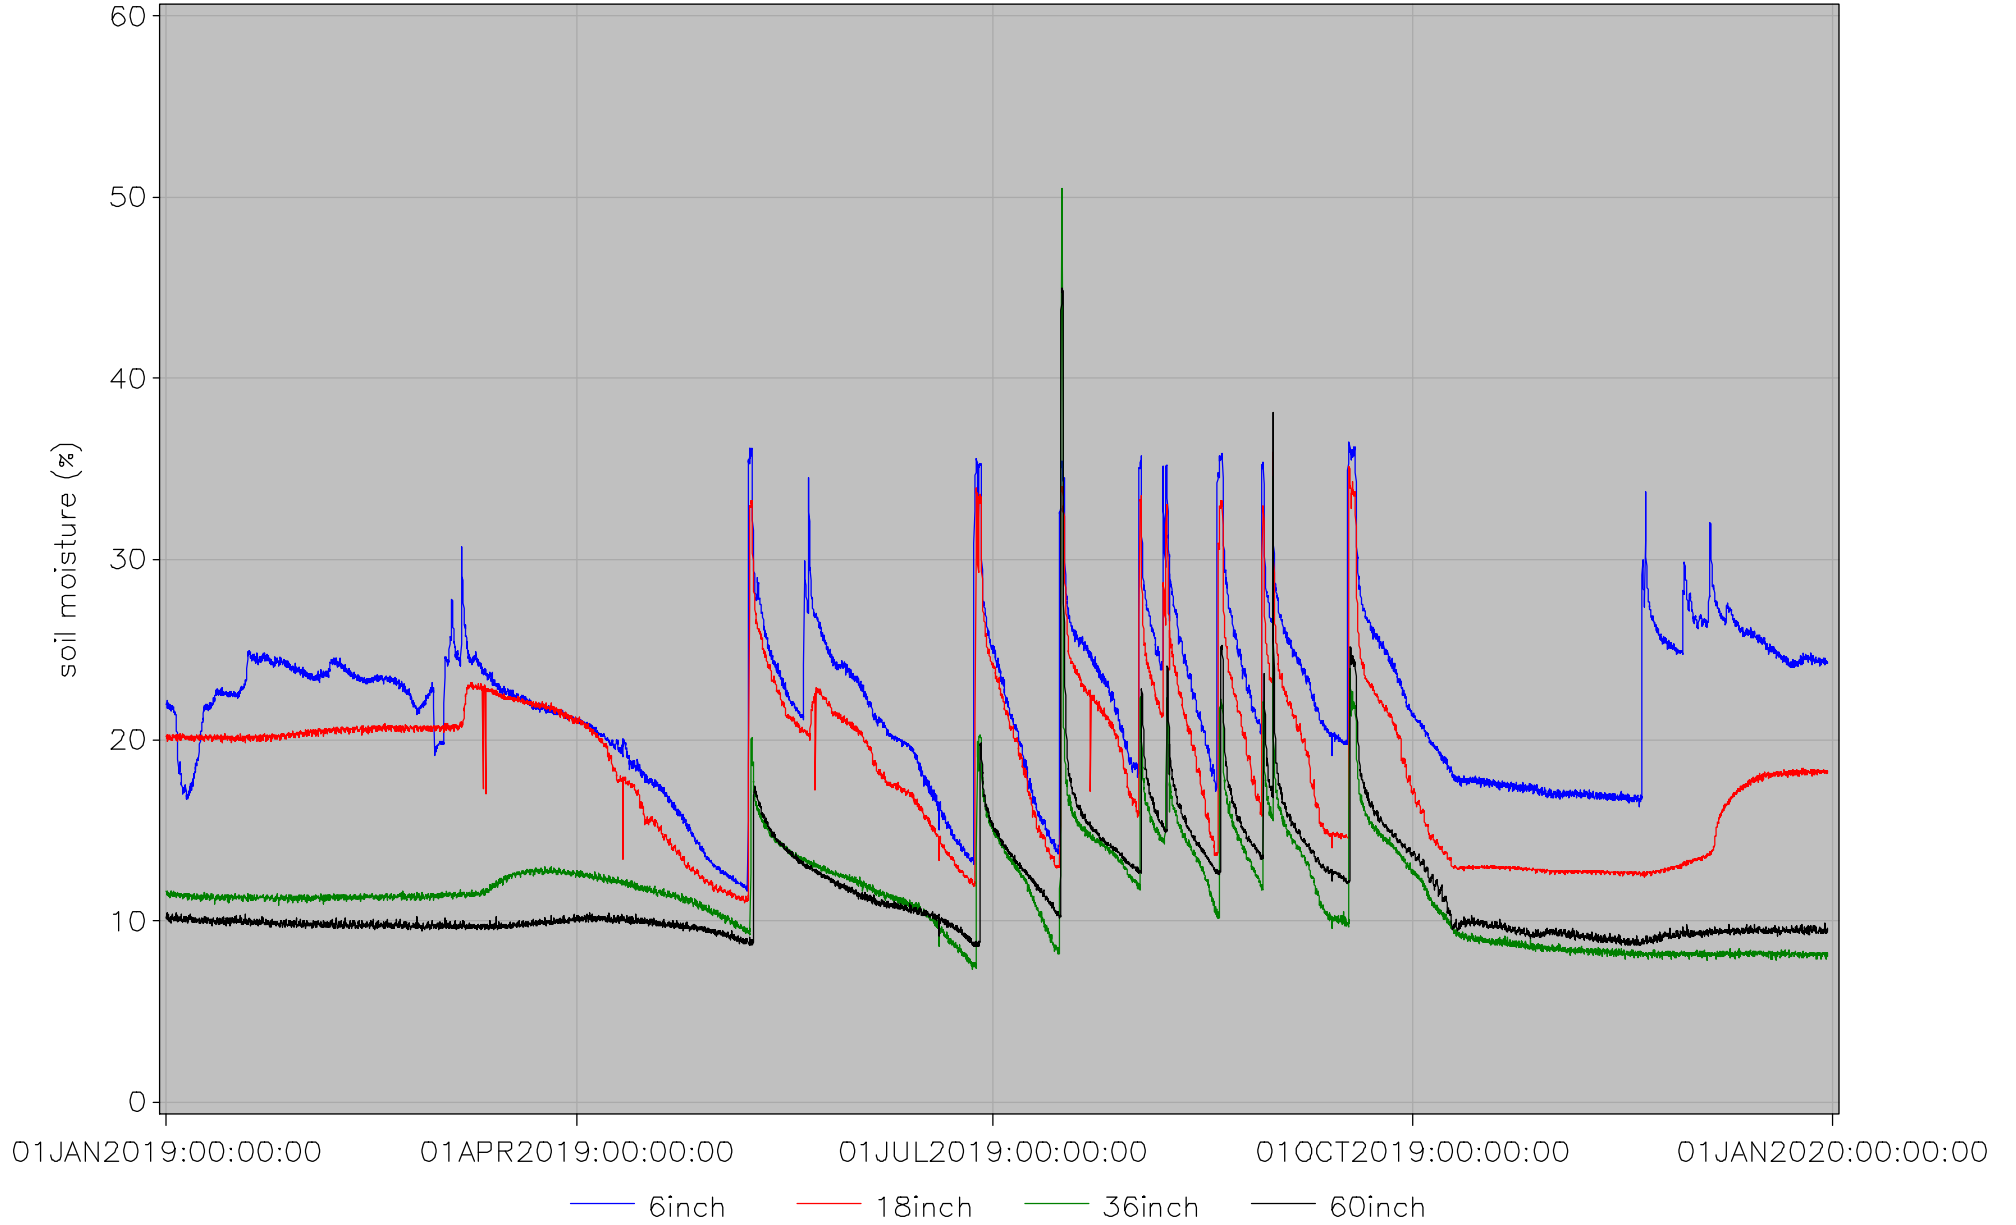

monroe soil status

Hourly Average Soil Moistures for the Year

location=east25

last updated on 31DEC2019 at 00:02

monroe soil status

Hourly Average Soil Temperatures for the Year location=east25

last updated on 31DEC2019 at 00:02