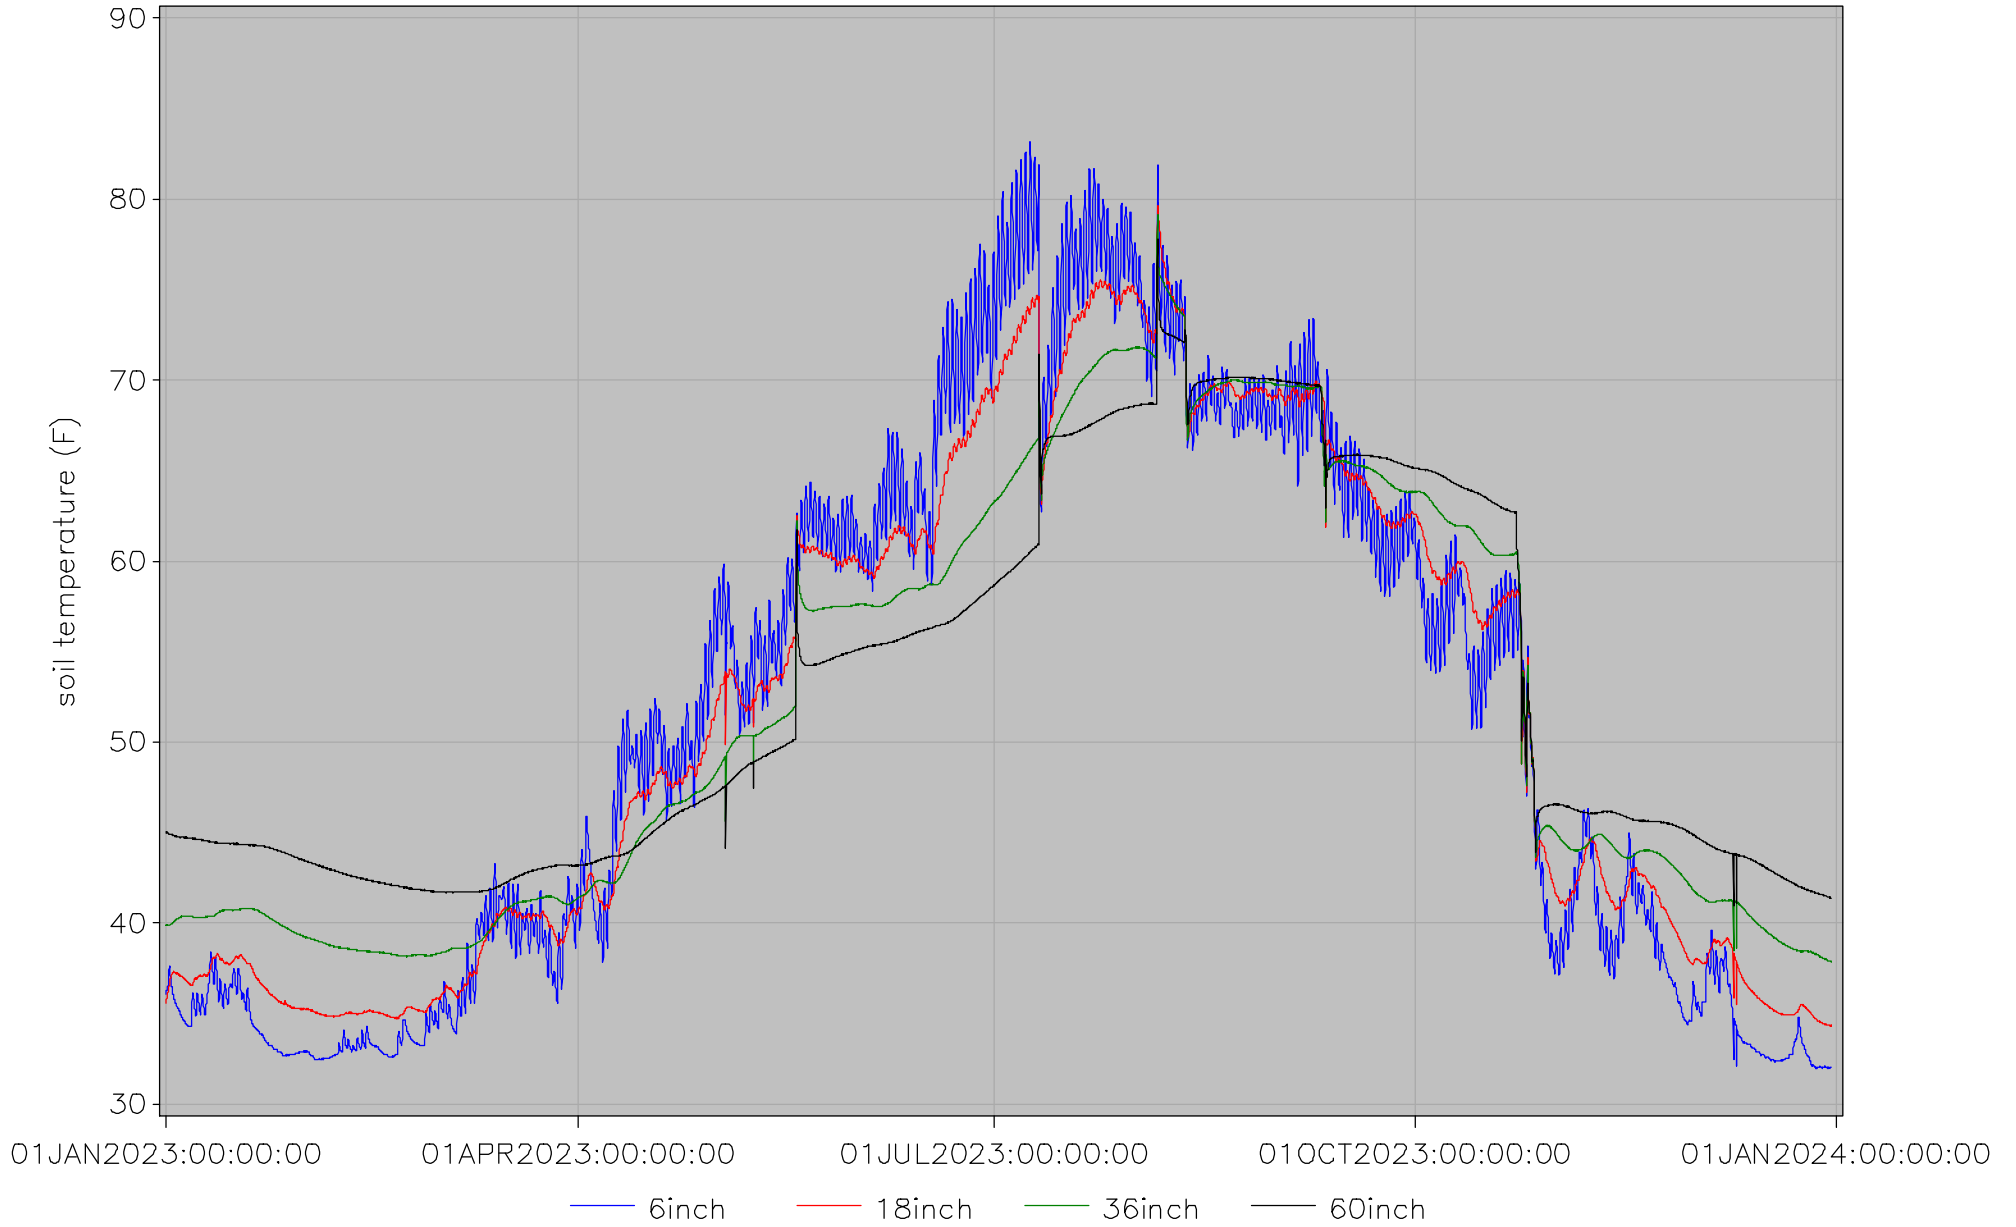

monroe soil status

Hourly Average Soil Moistures for the Year location=east25

last updated on 31DEC2023 at 00:02

monroe soil status

Hourly Average Soil Temperatures for the Year

location=east25

last updated on 31DEC2023 at 00:02