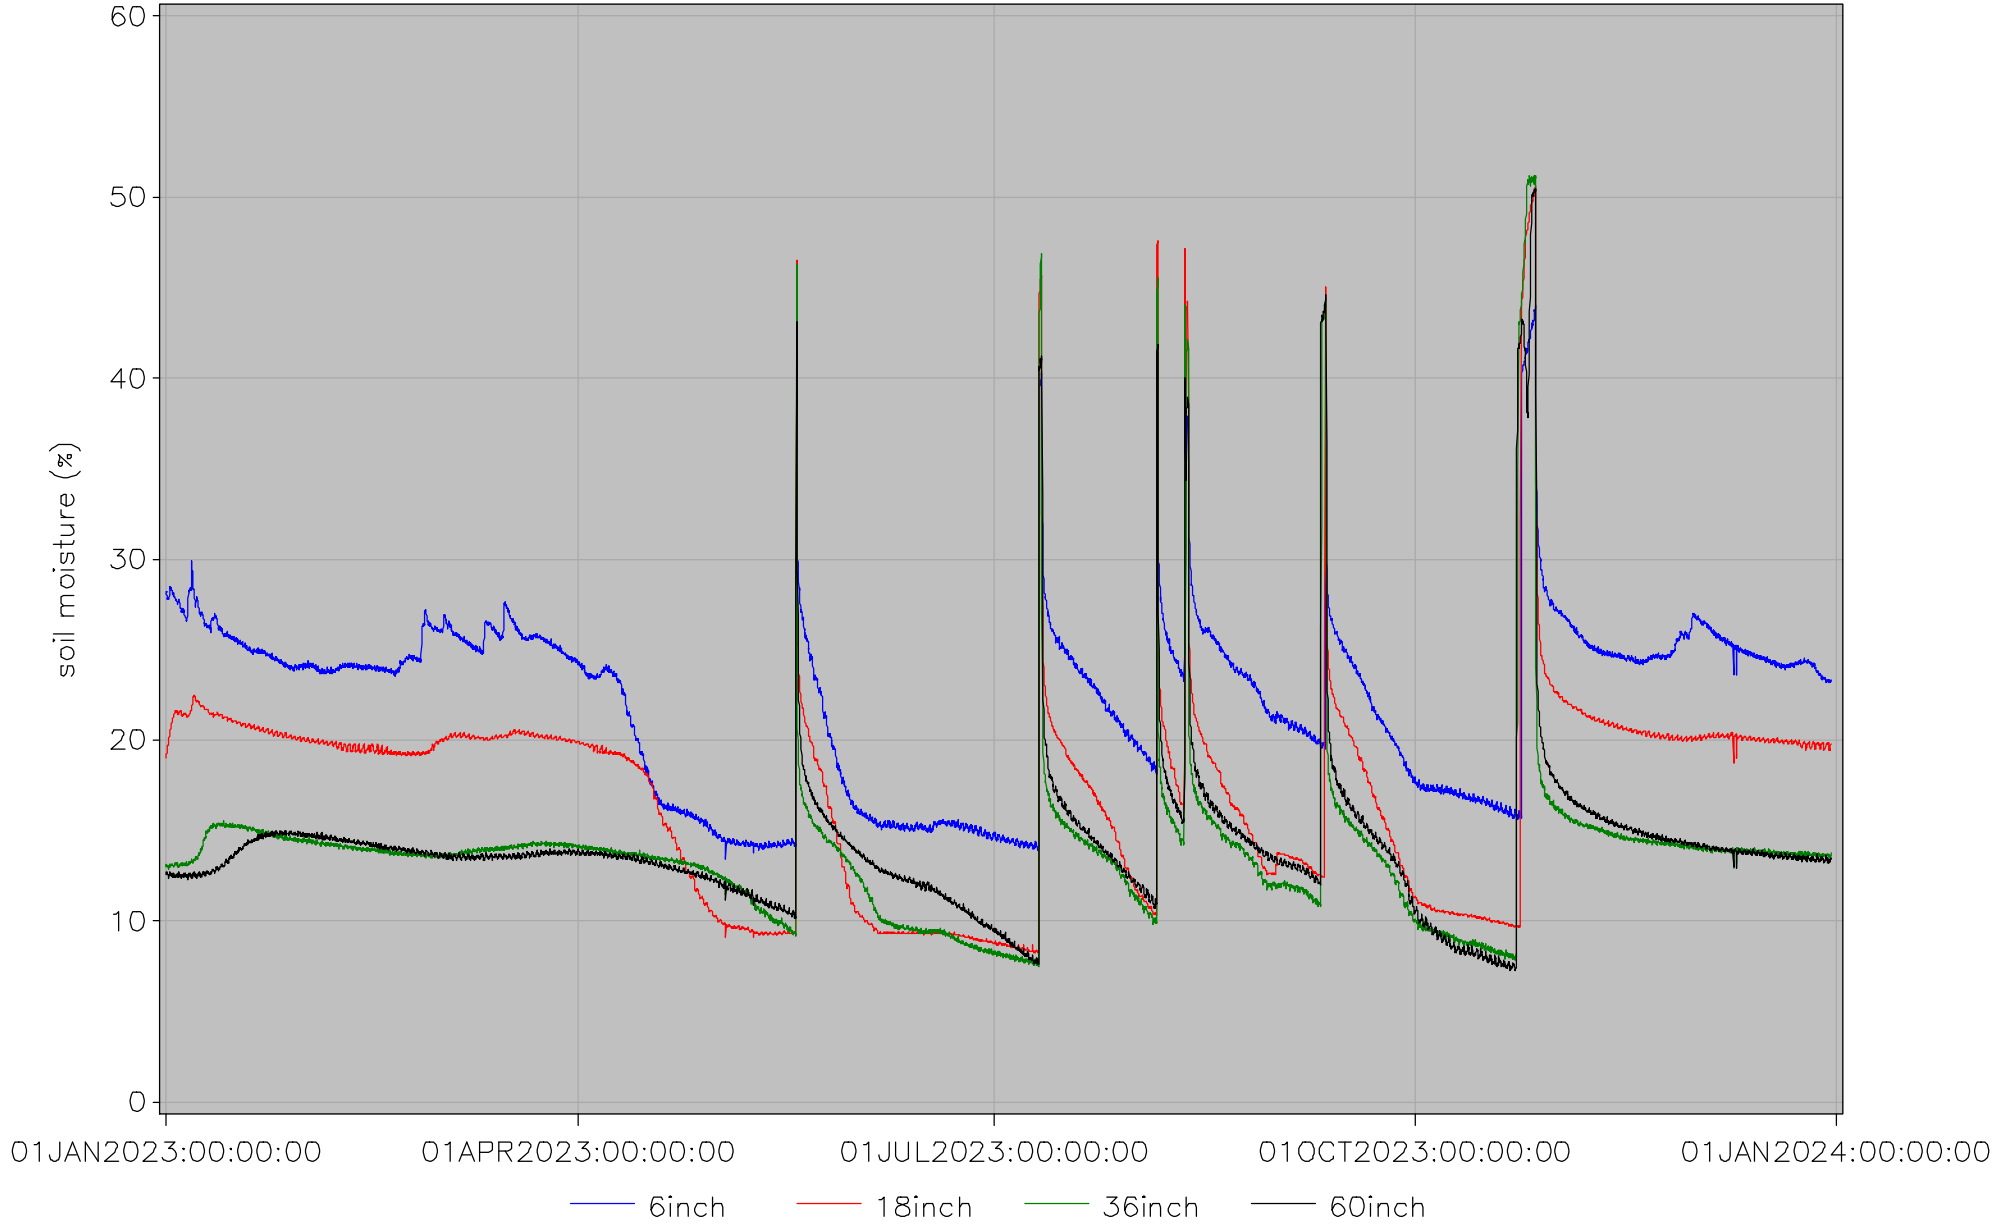

monroe soil status

Hourly Average Soil Moistures for the Year location=east25

last updated on 31DEC2023 at 00:02

monroe soil status

Hourly Average Soil Temperatures for the Year

location=east25

last updated on 31DEC2023 at 00:02