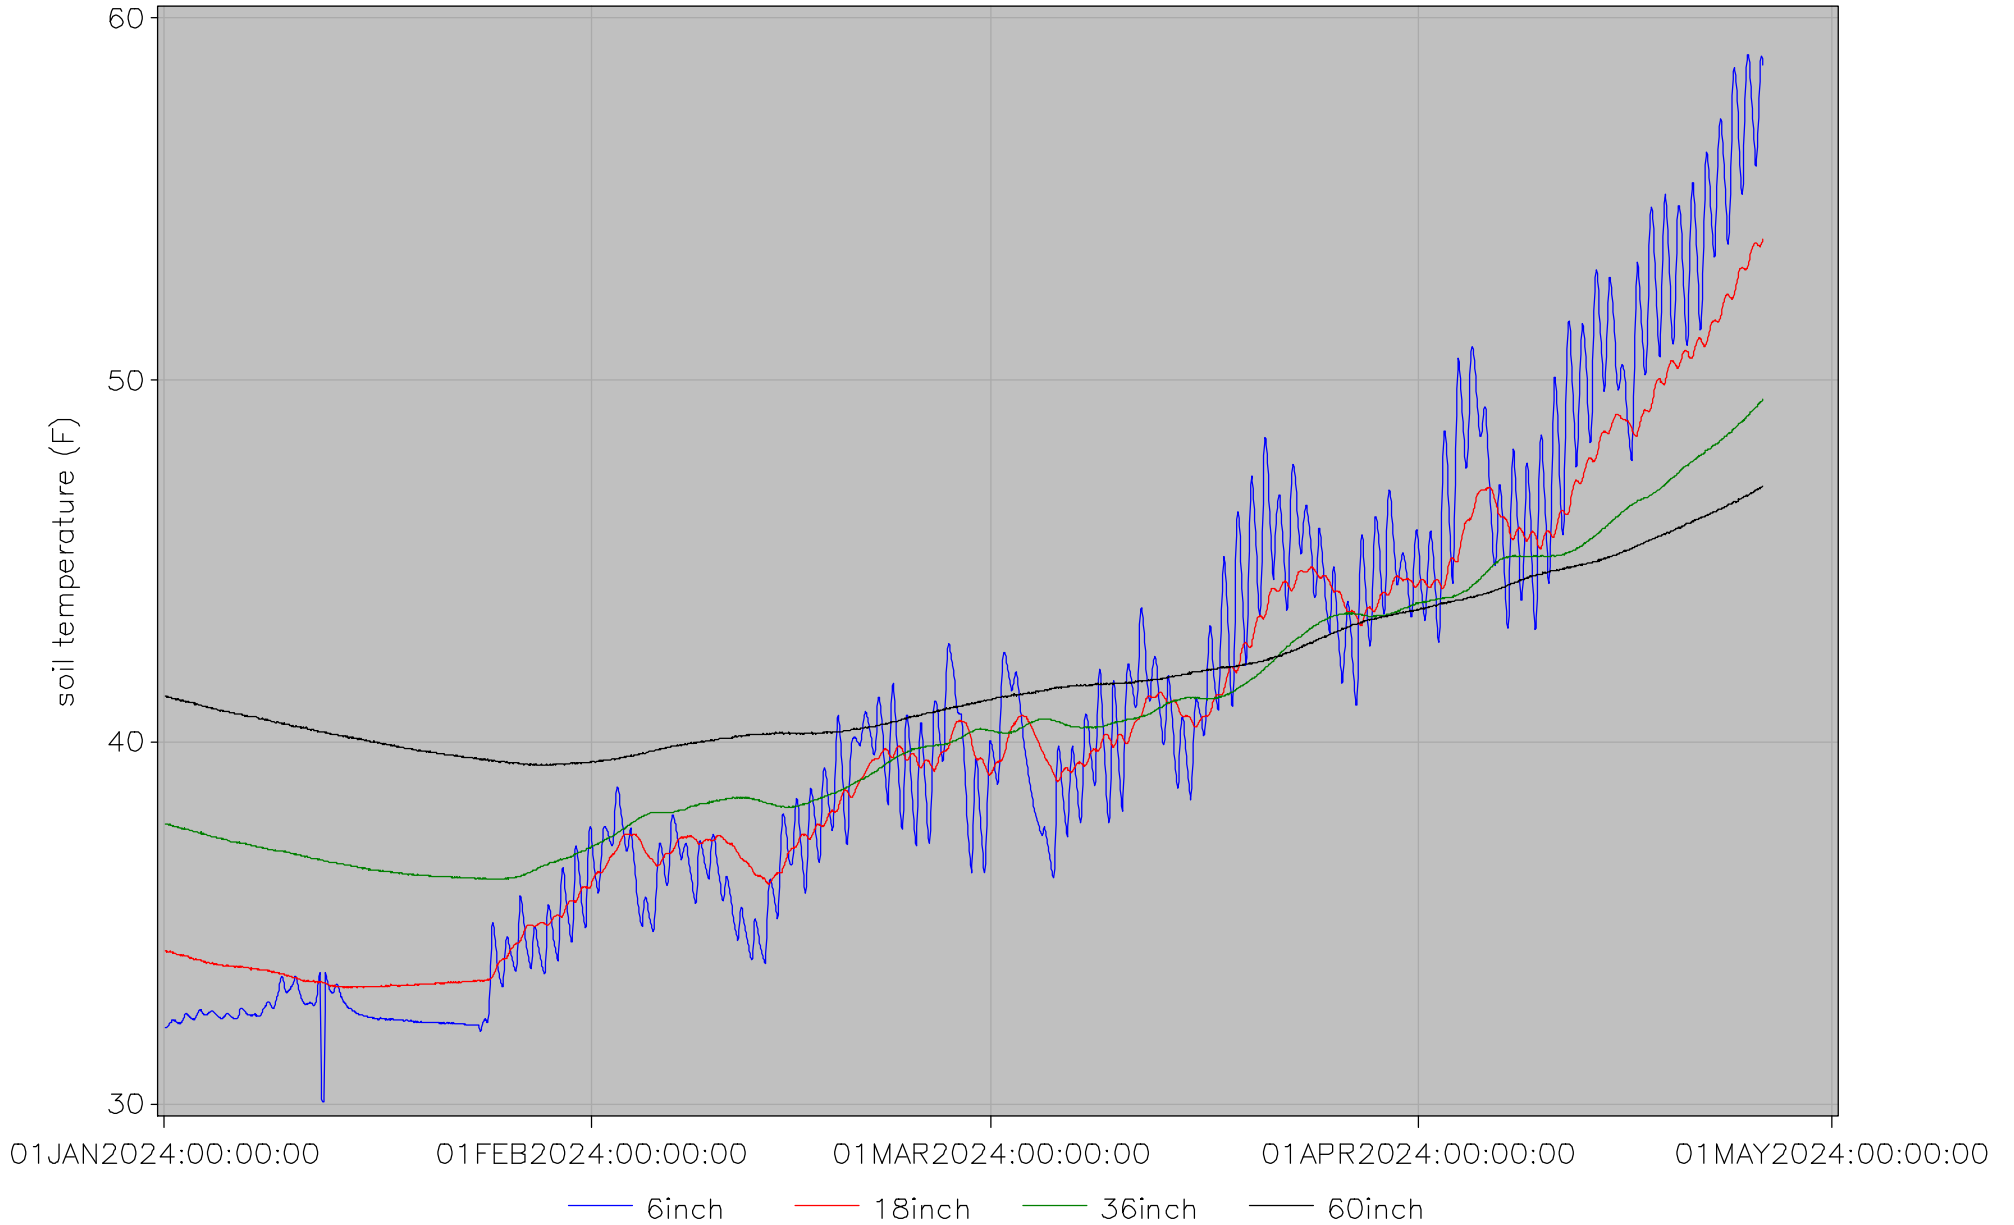

monroe soil status

Hourly Average Soil Moistures for the Year

location=east25

last updated on 26APR2024 at 00:02

monroe soil status

Hourly Average Soil Temperatures for the Year

location=east25

last updated on 26APR2024 at 00:02