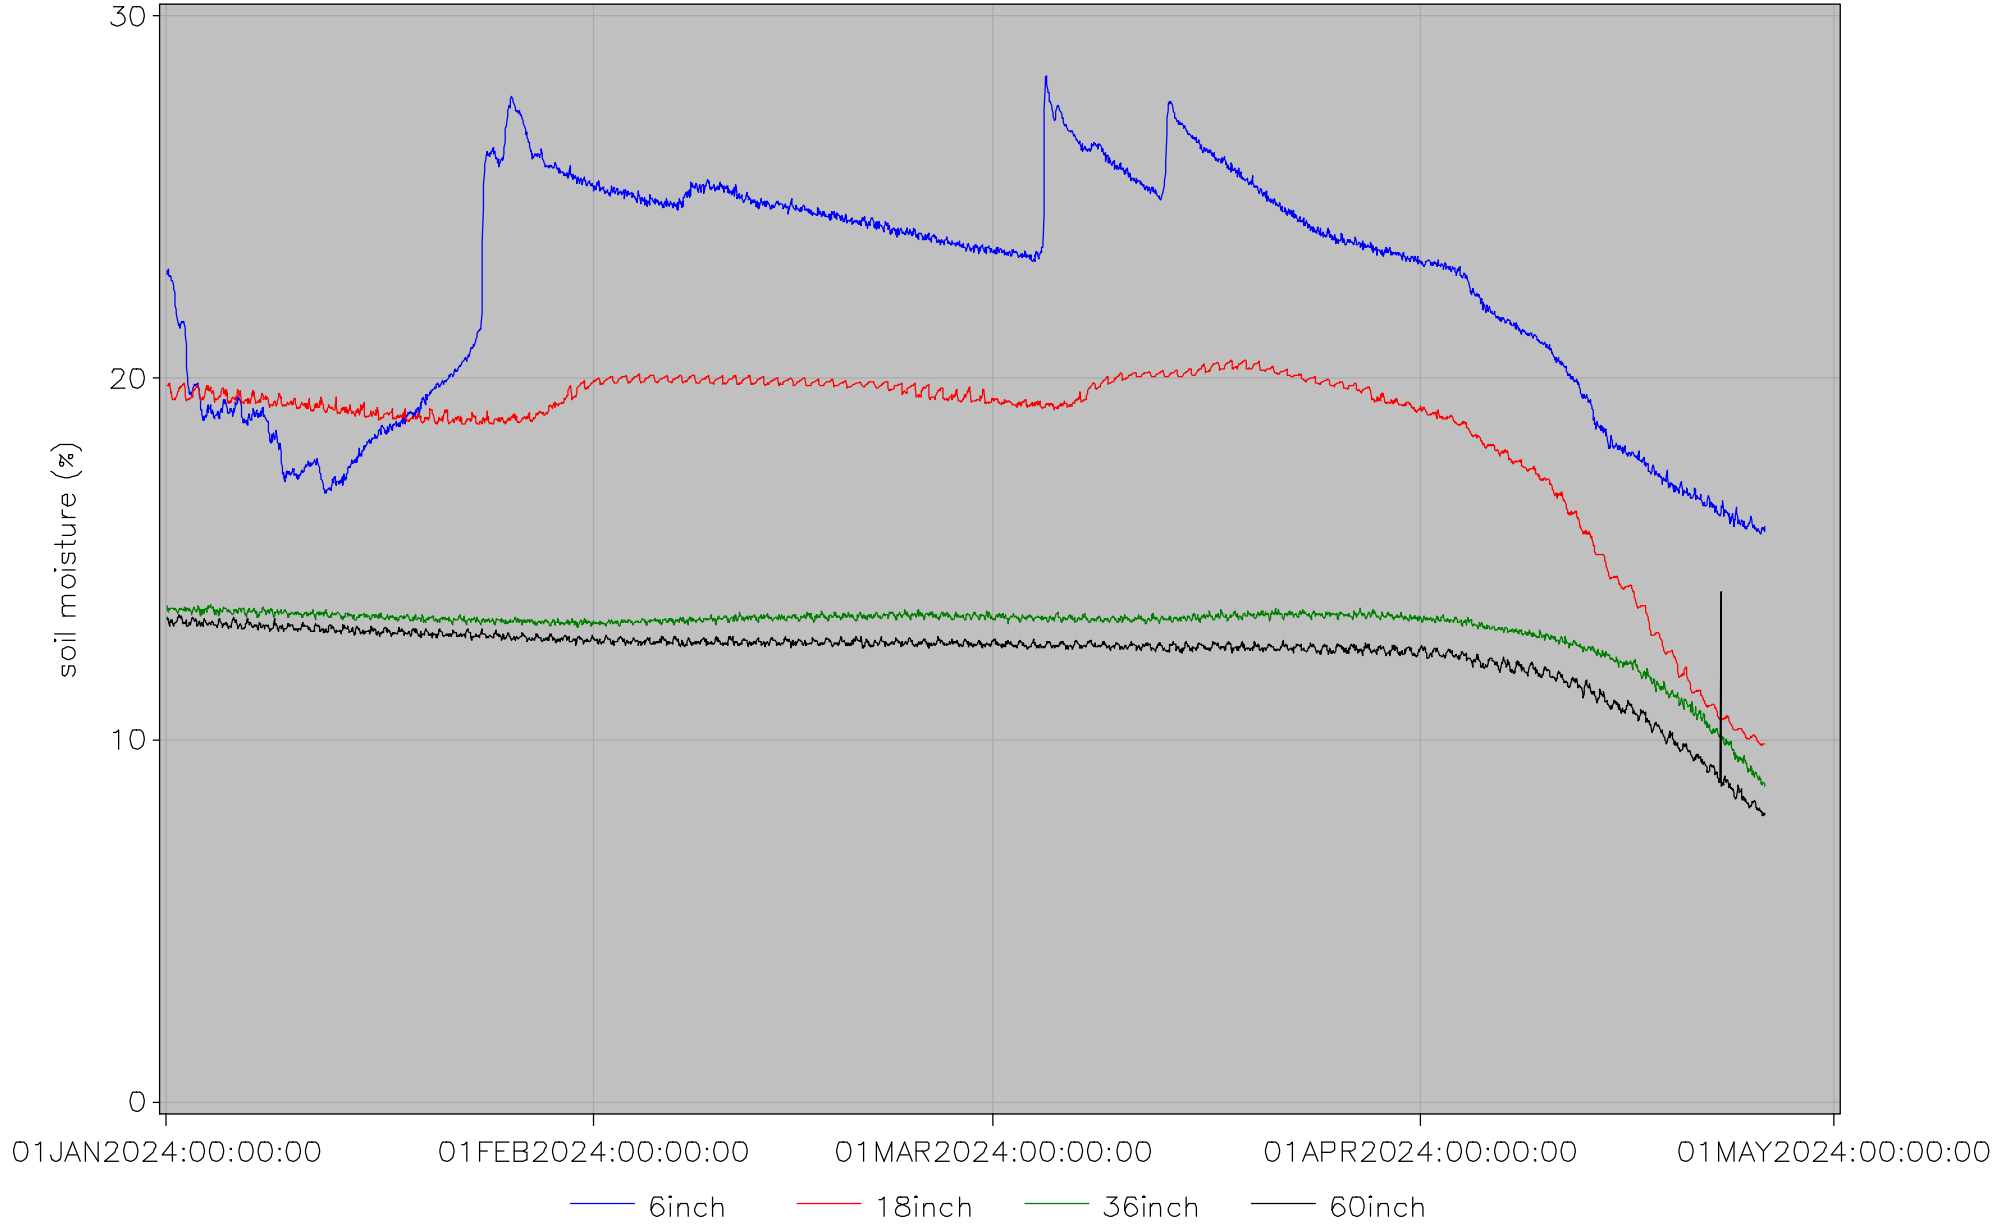

monroe soil status

Hourly Average Soil Moistures for the Year

location=east25

last updated on 26APR2024 at 00:02

monroe soil status

Hourly Average Soil Temperatures for the Year

location=east25

last updated on 26APR2024 at 00:02