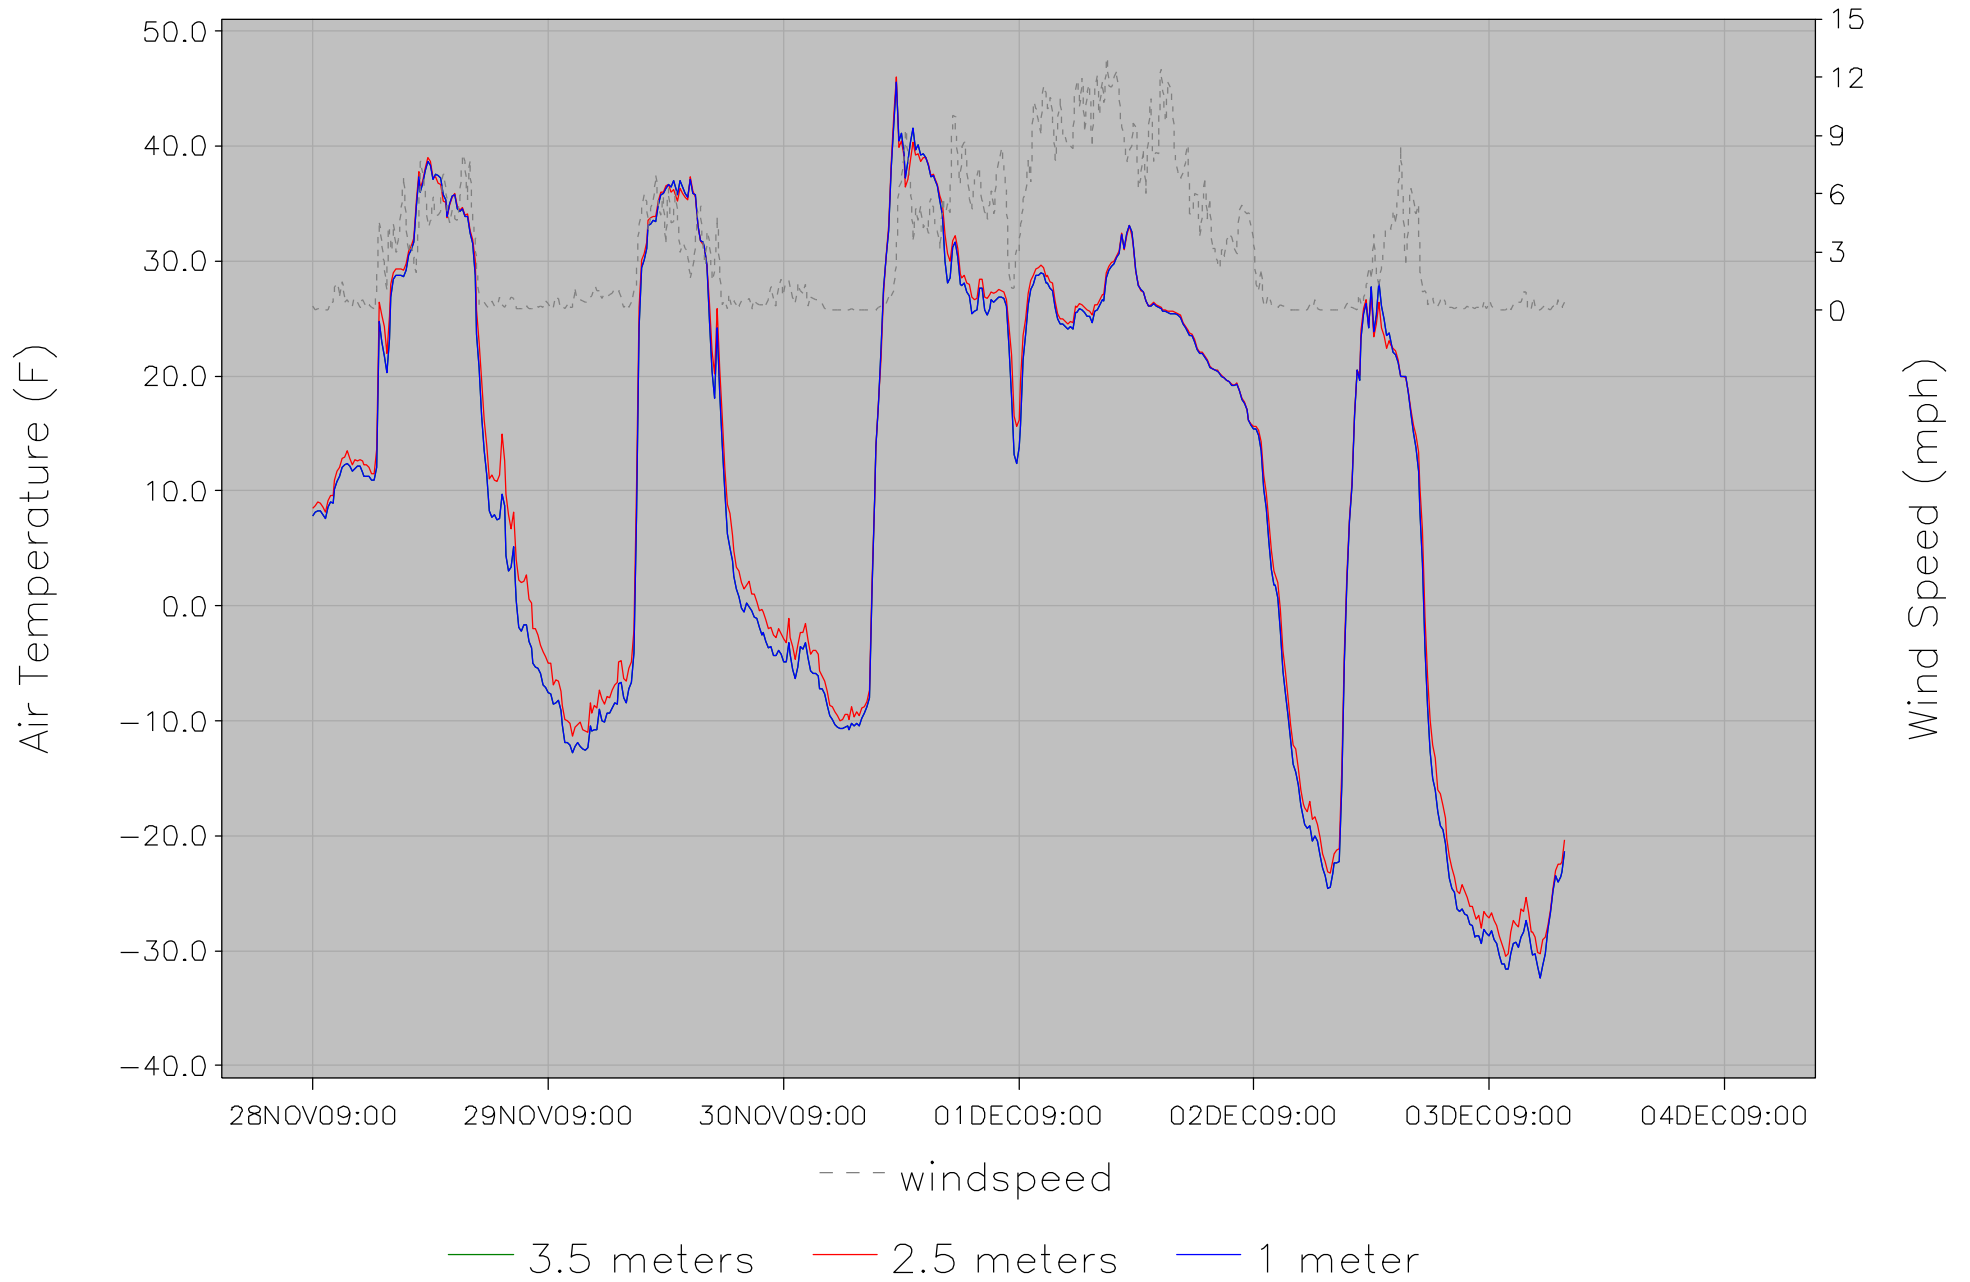

Peter Sinks Air Temperatures by Elevation

3 sensors per height averaged every 15 minutes

Daily Maximum and Minimum Air Temperatures for the Week at Peter Sinks

temperature (F)	minimum	time minimum	probe#	maximum	time maximum	probe#
date						
26NOV09	-15.2	7:16:00	12	49.6	11:57:50	12
27NOV09	-2.0	19:33:30	13	43.7	11:38:20	12
28NOV09	-8.1	23:43:30	13	40.2	11:31:00	22
29NOV09	-13.5	2:33:00	13	39.6	12:43:50	12
30NOV09	-11.0	6:42:40	13	49.7	11:20:40	22
01DEC09	13.4	0:01:20	12	37.0	10:57:00	12
02DEC09	-30.1	23:09:00	12	31.5	12:38:00	12