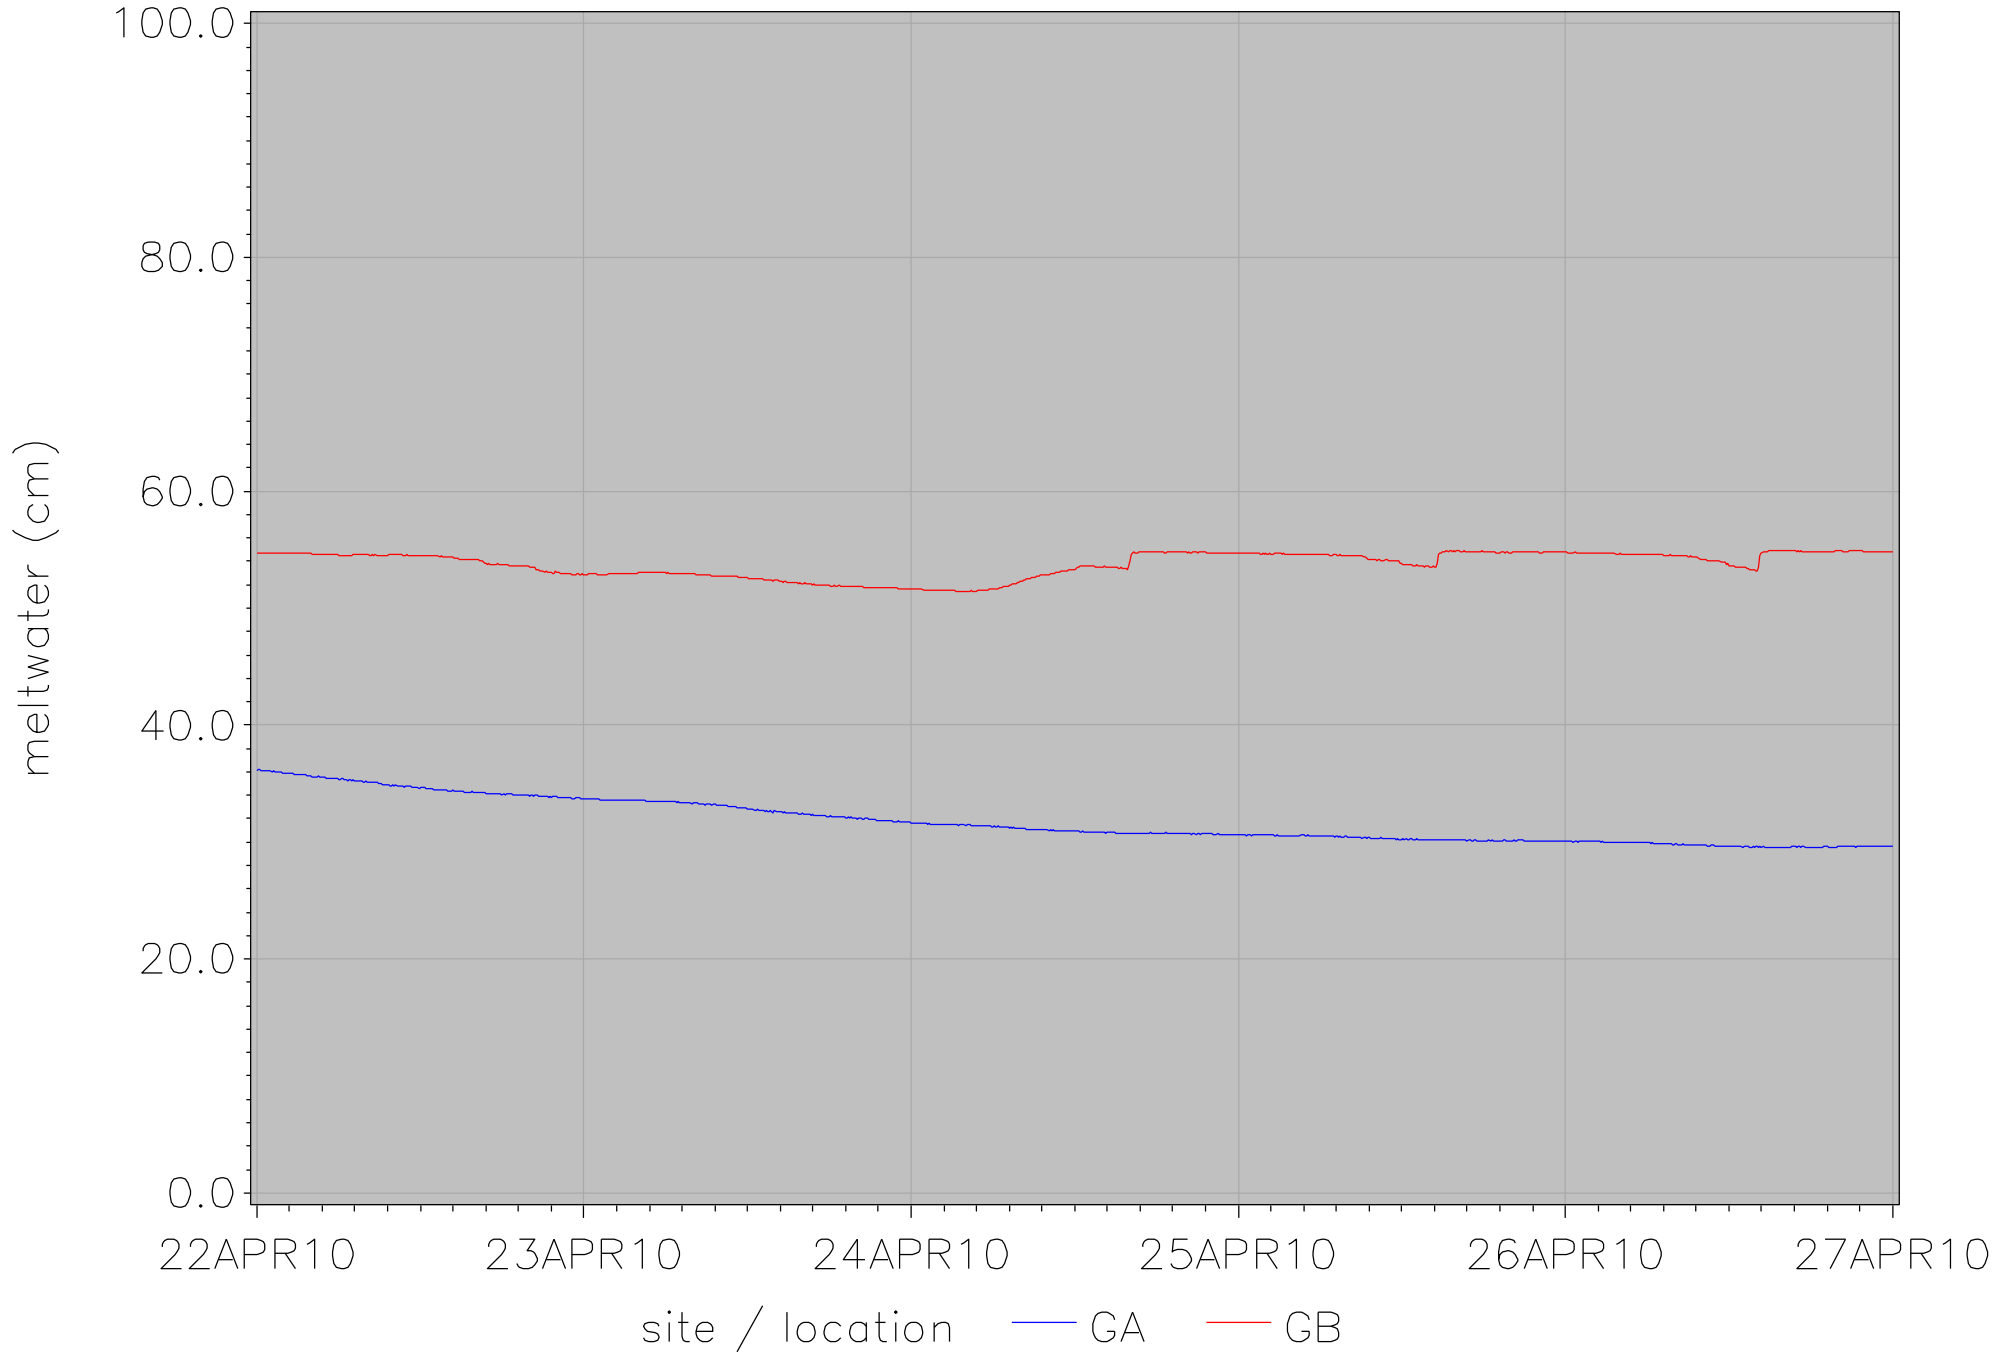

6 minute snow lysimeter readings at Grass_A & Grass B

last updated on 19APR2010 at 19:15

30 minute snow lysimeter readings at Snow Lysimeter

last updated on 19APR2010 at 19:15

30 minute snow lysimeter readings at Grass_C

transducers reading negative so I reversed the sign

last updated on 19APR2010 at 19:15