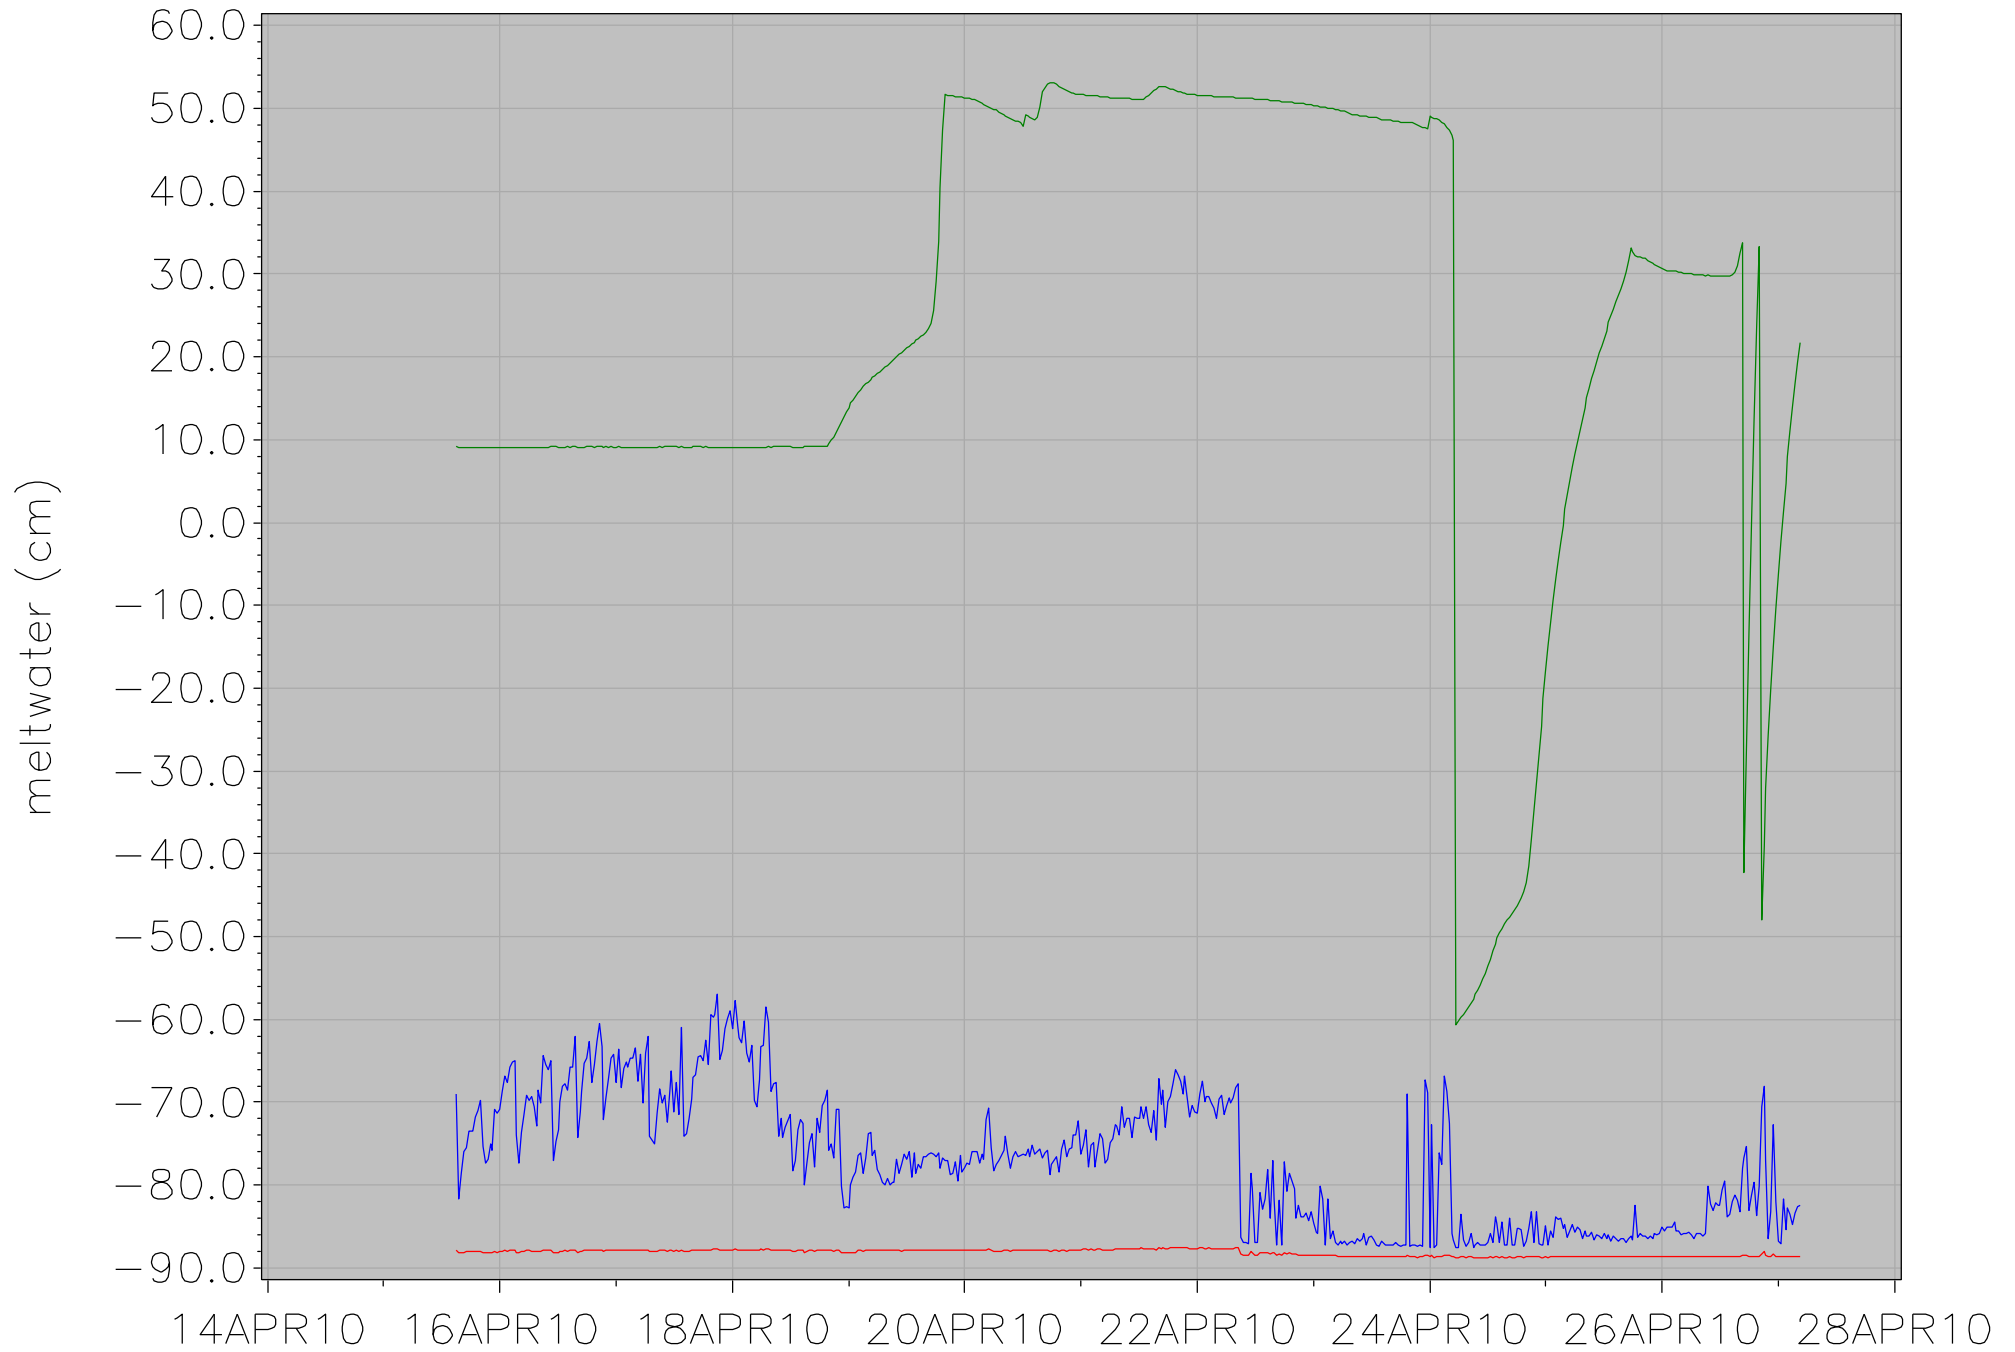

6 minute snow lysimeter readings at Grass_A & Grass B

last updated on 19APR2010 at 19:15

30 minute snow lysimeter readings at Snow Lysimeter

last updated on 19APR2010 at 19:15

30 minute snow lysimeter readings at Grass_C

transducers reading negative so I reversed the sign

last updated on 19APR2010 at 19:15