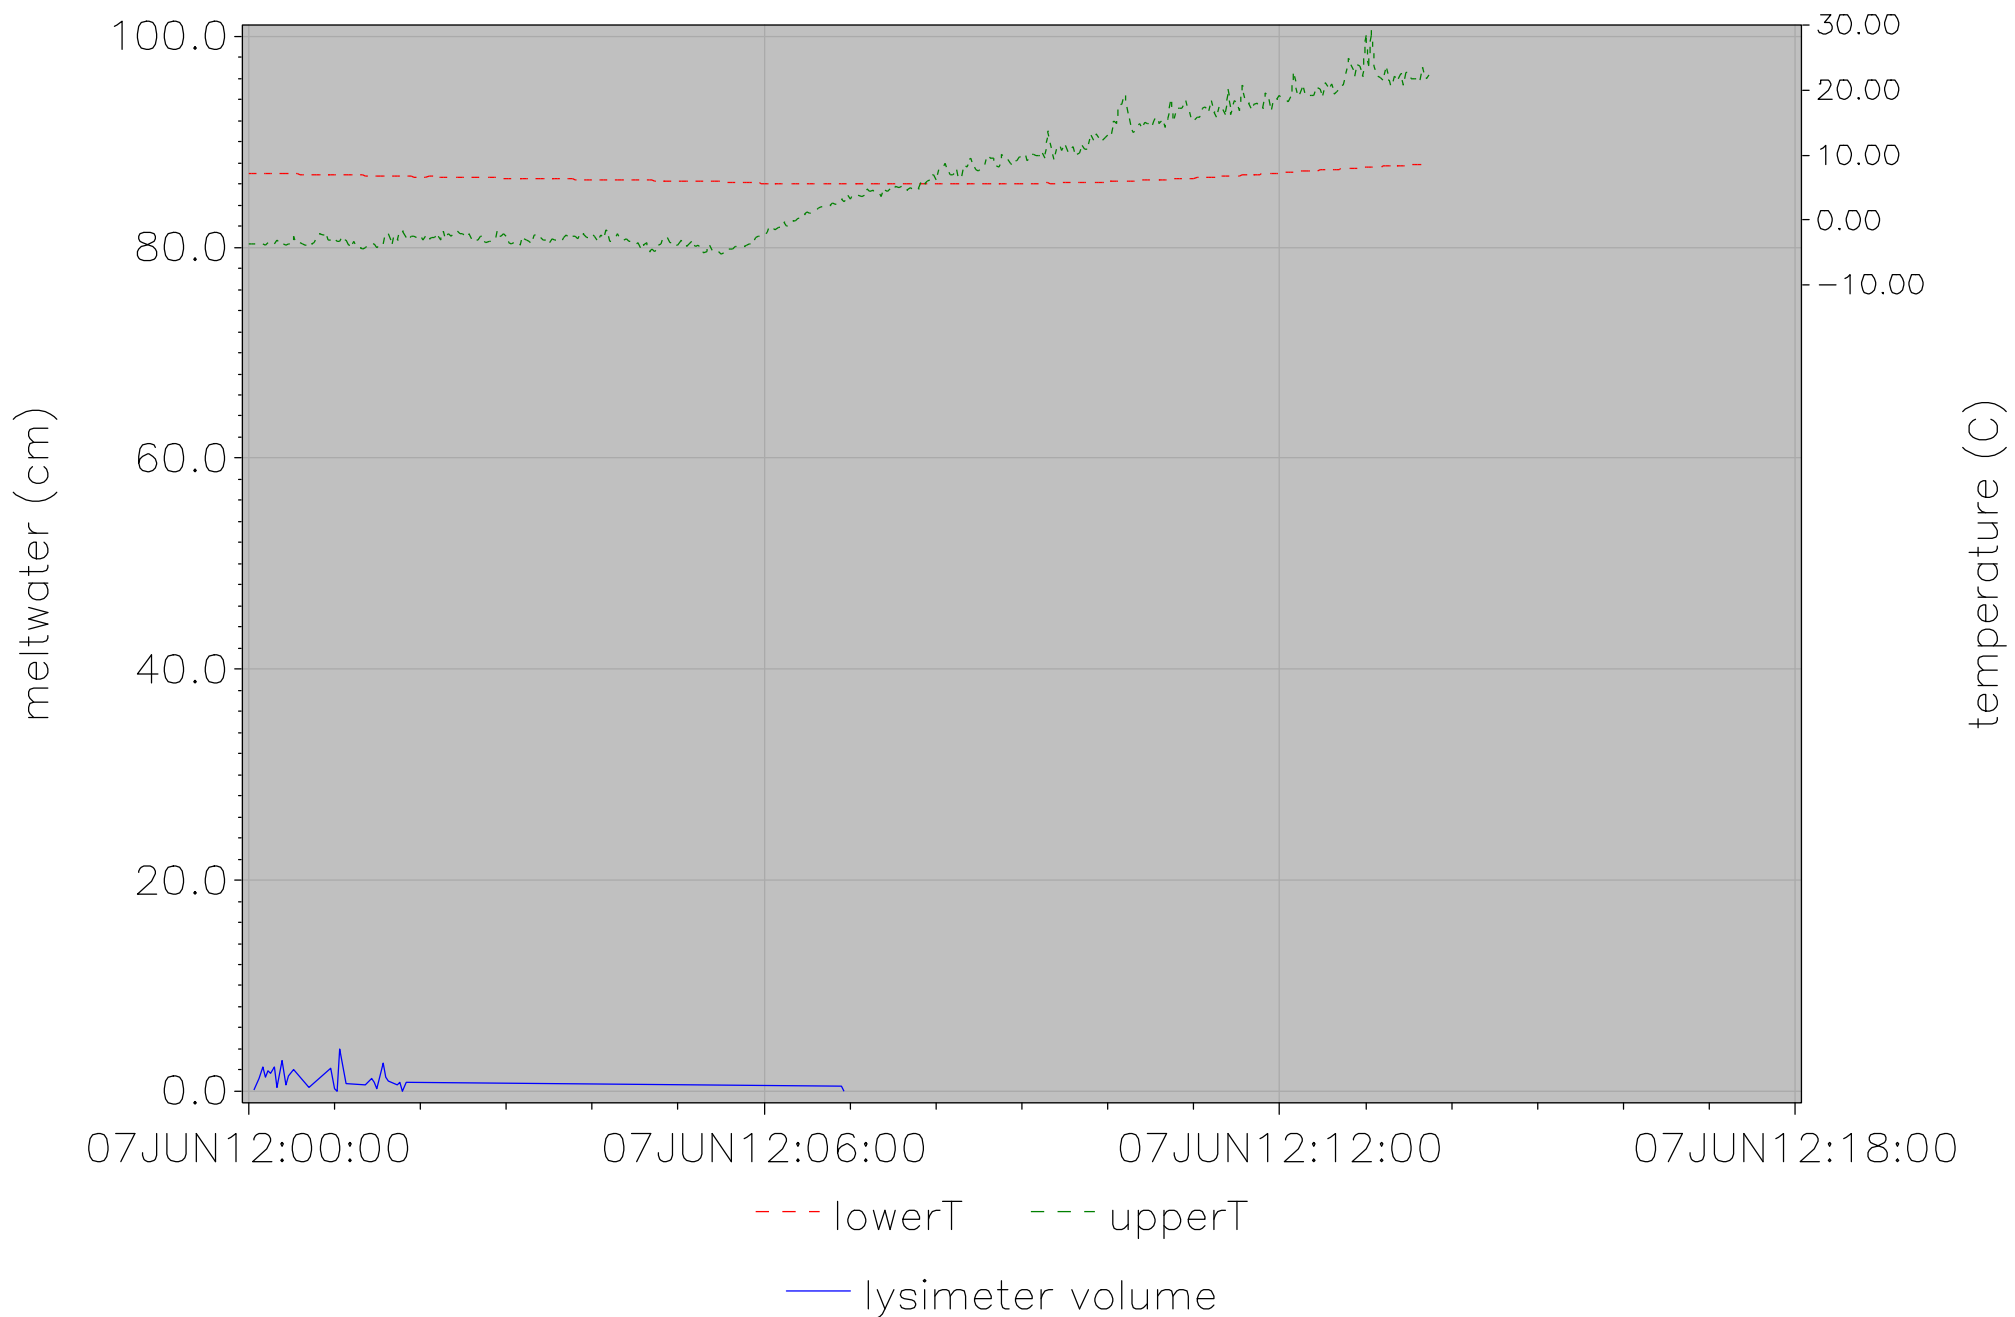

Weekly snow lysimeter readings at GASL (2 minute readings)

last updated on 13JUN2012 at 00:05

Weekly snow lysimeter readings at ACHPP (2 minute readings)

last updated on 13JUN2012 at 00:05