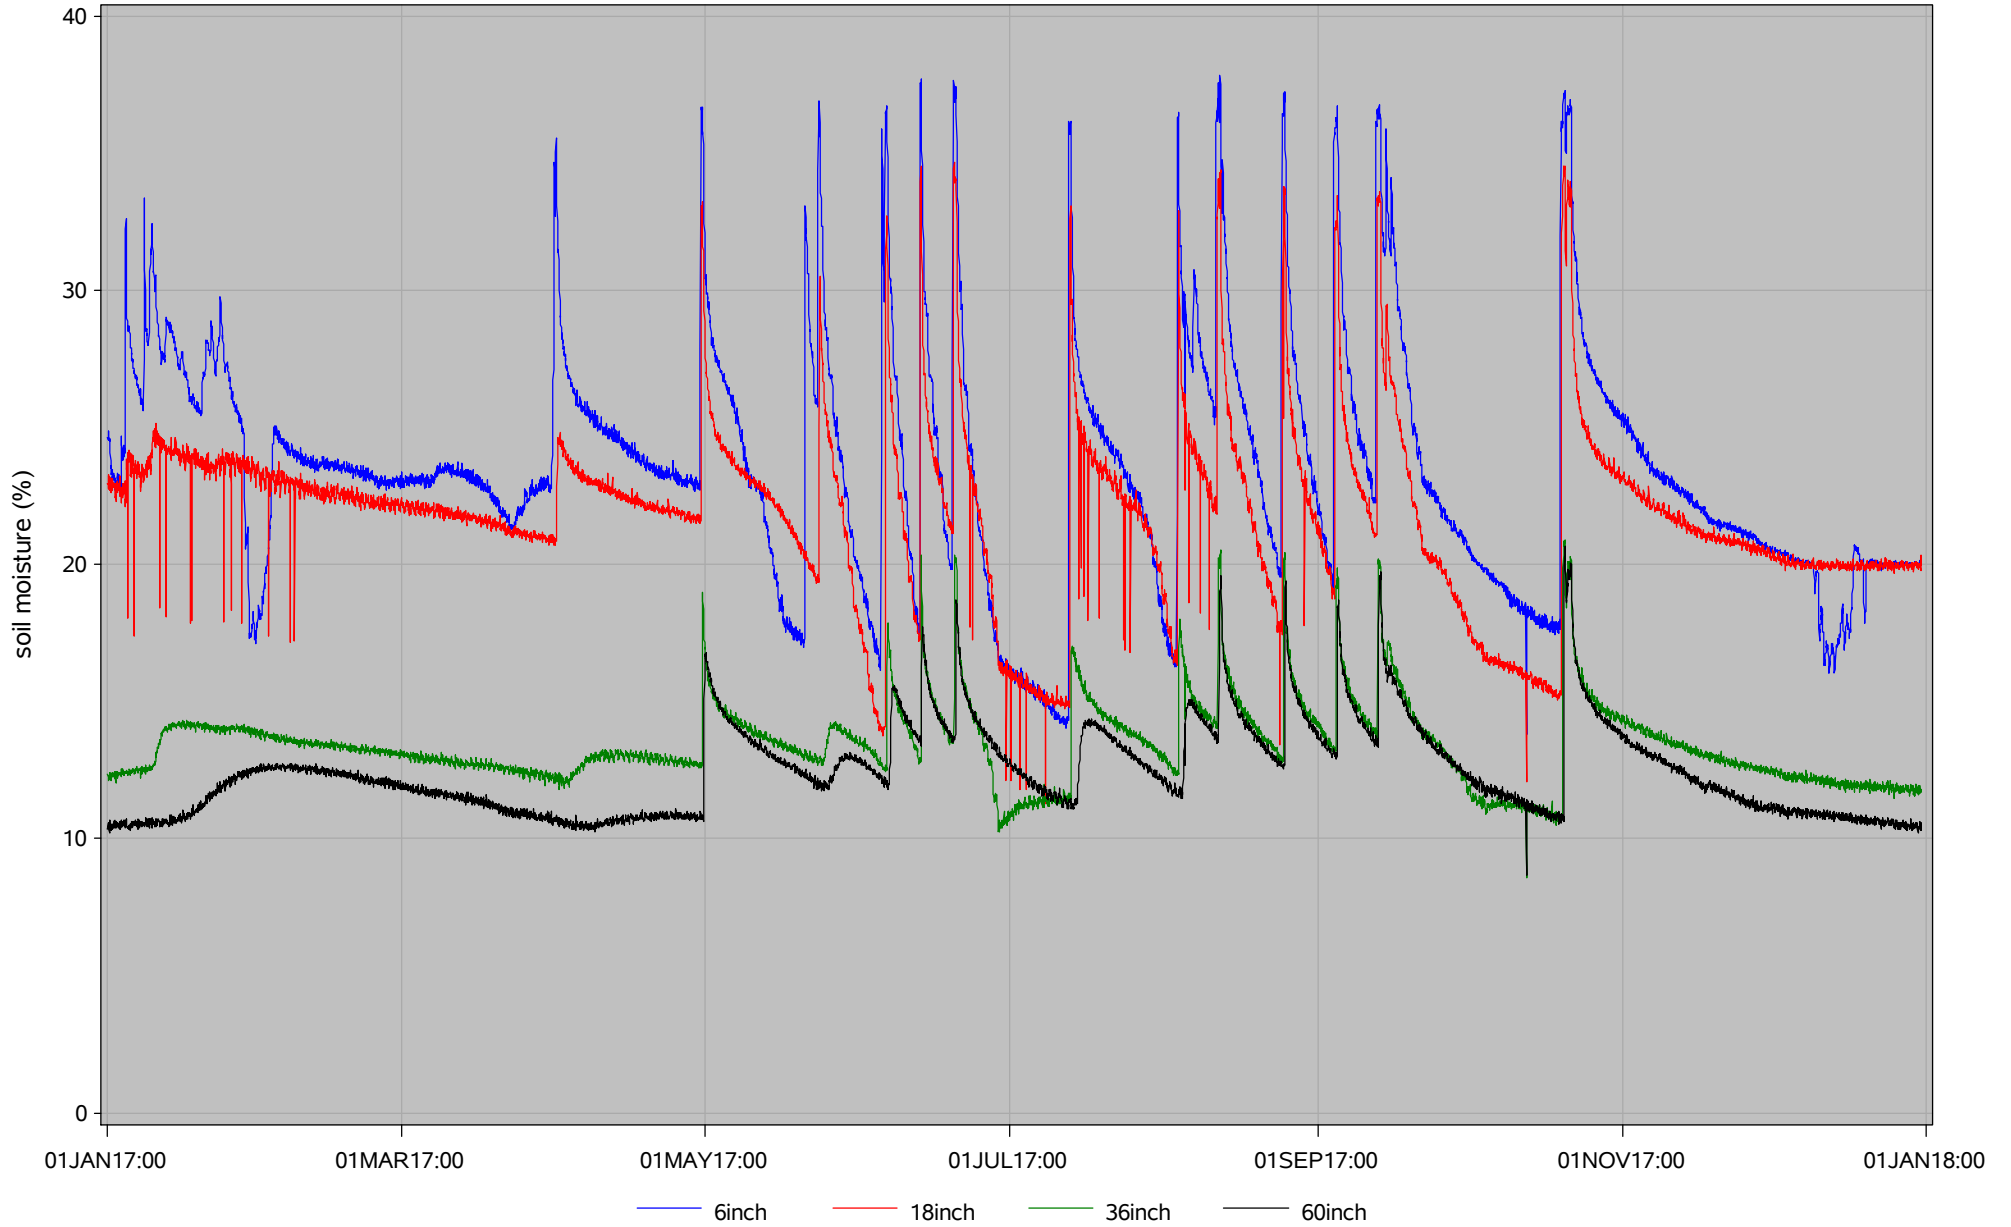

monroe soil status

Hourly Average Soil Moistures for the Year

location=east25

last updated on 07FEB2018 at 06:50

monroe soil status

Hourly Average Soil Temperatures for the Year

location=east25

last updated on 07FEB2018 at 06:50