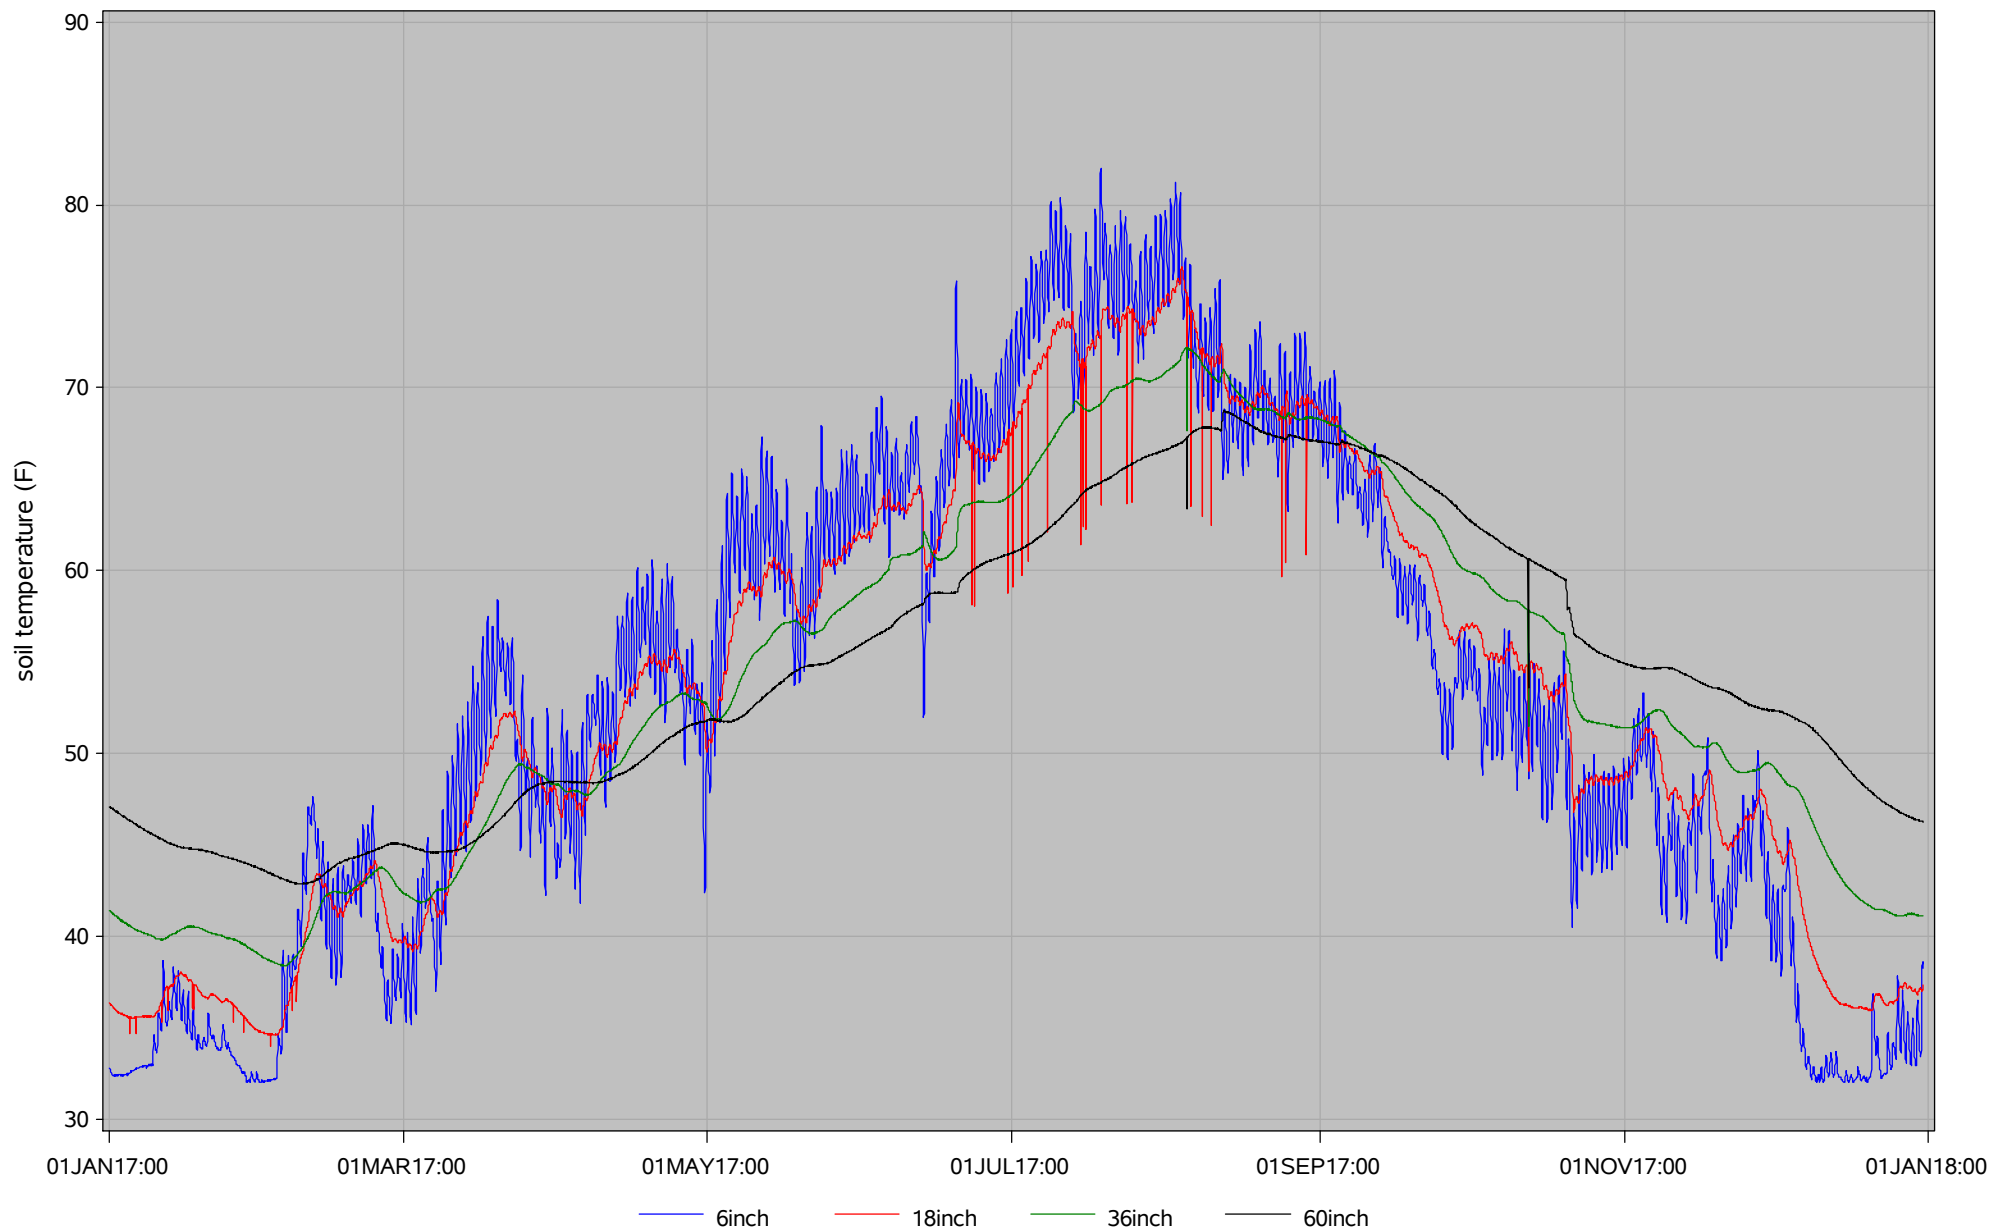

monroe soil status

Hourly Average Soil Moistures for the Year

location=east25

last updated on 07FEB2018 at 06:50

monroe soil status

Hourly Average Soil Temperatures for the Year

location=east25

last updated on 07FEB2018 at 06:50